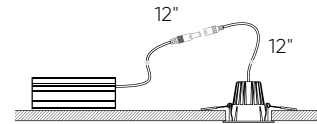


Smooth baffle, round

When choosing a recessed fixture, eliminating glare is a priority. The unique positioning of the LED module in this series of downlights will meet that important need.

Model	Size	Watts	Delivered lumens	LED lumens	CRI	Color °T	Voltage
RGR2-3K	2"	8 W	600 lm	750 lm	90	3000 K	120 V
RGR4-3K	4"	14 W	990 lm	1200 lm	90	3000 K	120 V

Finish

BK Black
SN Satin Nickel
WH White

Accessories

RFP-UNI
 Universal rough-in plate

Order example

RGR4-3K-BK
 Dimmable RGR4-3K 4" round regressed LED fixture in a black finish

RGR2-3K

Ø2 3/4"

Ø3 1/8" x 2 3/4"

4 13/16" x 2" x 2"

RGR4-3K

Ø4"

Ø4 1/2" x 2 3/4"

5 3/8" x 3" x 1 1/4"