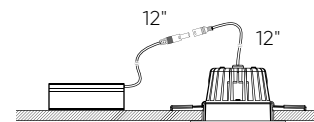

Finish

BK Black
SN Satin Nickel
WH White

Accessories

RFP-UNI
 Universal rough-in plate

Order example

RGR4-3K-BK
 Dimmable RGR4-3K 4" round regressed LED fixture in a black finish

RGR2-3K

Ø2 3/4"

Ø3 1/8" x 2 3/4"

4 13/16" x 2" x 2"

RGR4-3K

Ø4"

Ø4 1/2" x 2 3/4"

5 3/8" x 3" x 1 1/4"