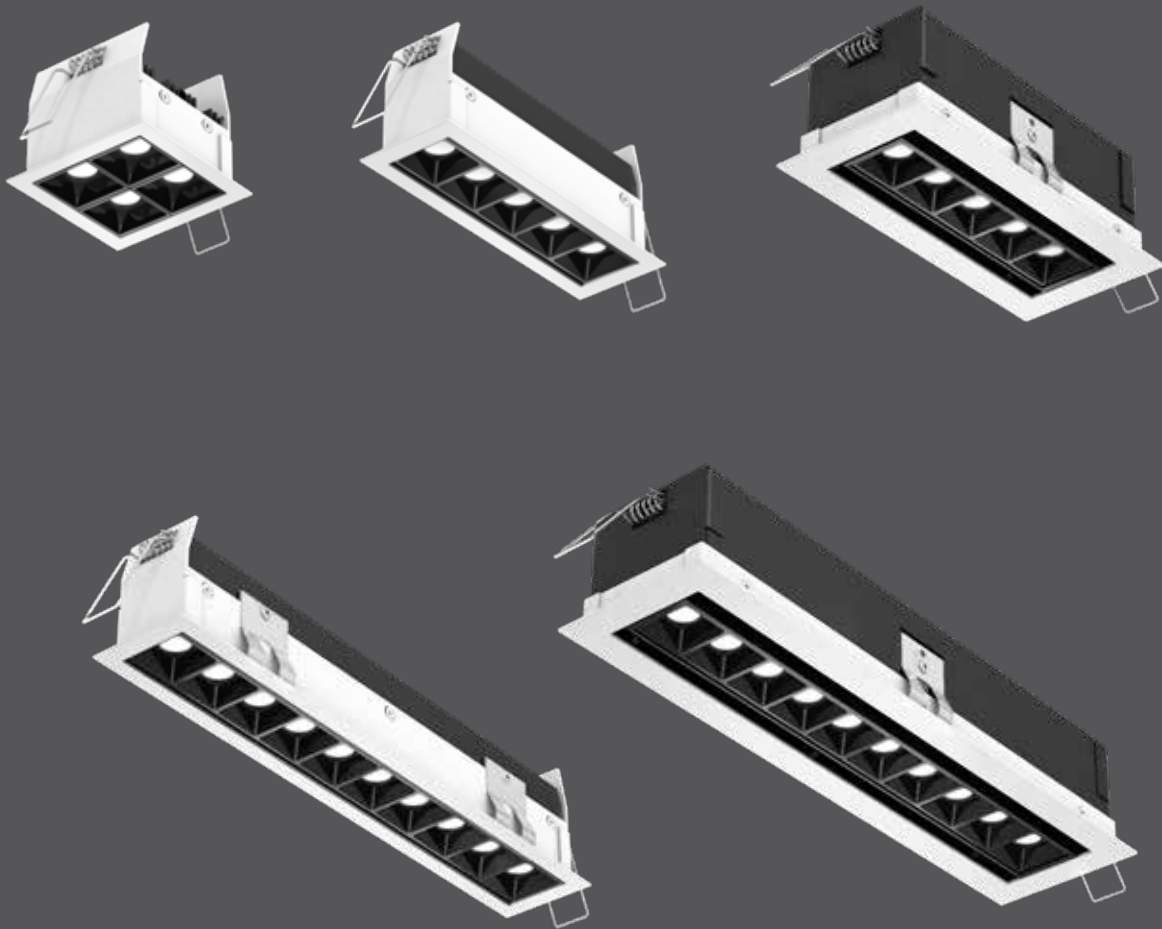

Recessed downlight

Providing a contemporary and functional style to any space, the MSL Recessed Series with a glossy piano-black reflector is available in various styles and features. Framed by a white, powder-coated finish, these high-output fixtures provide a crisp, low-glare emission. Available with pivoting multi-directional* optics or a traditional fixed downlight.

*Models MSL5G-3K and MSL10G-3K only

Model	Size	Watts	Delivered lumens	LED lumens	CRI	Color °T	Voltage
MSL4-3K	3"	11 W	860 lm	880 lm	90	3000 K	120 V
MSL5-3K	7"	13 W	1050 lm	1100 lm	90	3000 K	120 V
MSL5G-3K	7"	13 W	1050 lm	1100 lm	90	3000 K	120 V
MSL10-3K	13"	26 W	2190 lm	2200 lm	90	3000 K	120 V
MSL10G-3K	13"	26 W	2190 lm	2200 lm	90	3000 K	120 V

Specifications

Every fixture includes a junction box with integrated dimmable driver
 Can be daisy chained
 Superior LED performance and lifespan
 Regressed light source
 Minimal heat emission

Aluminum construction
 30 degree swivel (models MSL5G and MSL10G only)
 Low-glare

Finish

WH/BK White with piano black

Order example

MSL5G-3K

Dimmable MSL5G-3K 7" directional linear recessed downlight fixture in a white/piano black finish

MSL4-3K

MSL5G-3K

MSL10G-3K