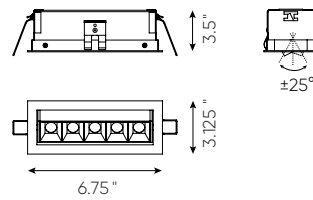

Finish

WH/BK White with piano black

Order example

MSL5G-3K

Dimmable MSL5G-3K 7" directional linear recessed downlight fixture in a white/piano black finish

MSL4-3K

MSL5G-3K

MSL10G-3K

MSL5-3K

MSL10-3K

- MSL4** 2-3/4" x 2-3/4"
- MSL5** 5-1/2" x 1-5/8"
- MSL5G** 6-3/8" x 2-3/4"
- MSL10** 10-3/4" x 1-5/8"
- MSL10G** 11-1/2" x 2-3/4"