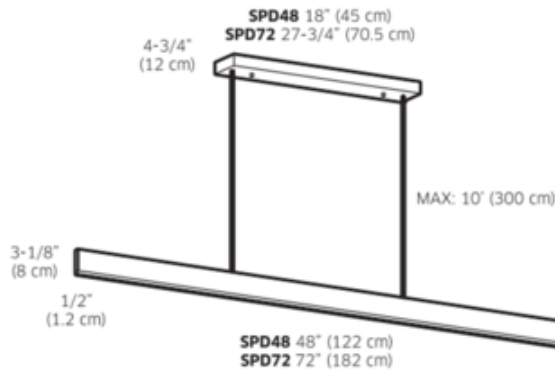

Fax: (773) 883-6131

Phone: 866-954-4489

Address: 1718 W. Fullerton Ave. Chicago IL 60614

www.Lightology.com

Product Number: DLS621106			
Company:		Fixture Type:	Date: Mar 11, 2019
Project:		Approved By: