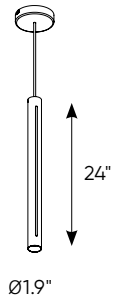

Model	Size	Watts	Delivered lumens	CRI	Color °T	Voltage
PDLED120-24	24"	30 W	300 lm	90	3000 K - 3500 K - 4000 K	120 V - 277 V
PDLED120-36	36"	30 W	300 lm	90	3000 K - 3500 K - 4000 K	120 V - 277 V
PDLED120-48	48"	30 W	300 lm	90	3000 K - 3500 K - 4000 K	120 V - 277 V
PDLED120-60	60"	30 W	300 lm	90	3000 K - 3500 K - 4000 K	120 V - 277 V

Specifications

Over 50,000 hours of service life
Adjustable height up to 10 feet
Switch-selectable CCT: 3000 K/3500 K/4000 K
Frosted reflector
Low power consumption
Superior color consistency

Integrated dimmable driver
Canopy mount on 4" octagon junction box
Compatible with TRIAC, ELV and 0-10 V dimmers
Suitable for damp locations

Finish

BK Black
WH White

Order example

PDLED120-36-WH
Dimmable PDLED120-36 36" cylindrical pendant in a white finish

PDLED120-24