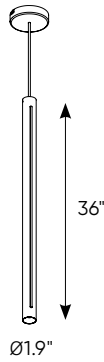

PDLED120-36