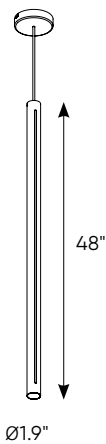

# Cylindrical pendant

These beautiful modern pendants with vertical light strips running along the side, create dramatic, sharp and tasteful accents to any interior design, whether in a cluster or standalone. Height adjustable 10-foot cables and flexible switch-selectable color temperatures make these decorative pendants an easy choice. Available in multiple sizes and finishes.

INDOOR

Model	Size	Watts	Delivered lumens	CRI	Color °T	Voltage
<b>PDLED120-24</b>	24"	30 W	300 lm	90	3000 K - 3500 K - 4000 K	120 V - 277 V
<b>PDLED120-36</b>	36"	30 W	300 lm	90	3000 K - 3500 K - 4000 K	120 V - 277 V
<b>PDLED120-48</b>	48"	30 W	300 lm	90	3000 K - 3500 K - 4000 K	120 V - 277 V
<b>PDLED120-60</b>	60"	30 W	300 lm	90	3000 K - 3500 K - 4000 K	120 V - 277 V

**Specifications**

Over 50,000 hours of service life  
 Adjustable height up to 10 feet  
 Switch-selectable CCT: 3000 K/3500 K/4000 K  
 Frosted reflector  
 Low power consumption  
 Superior color consistency

**PDLED120-36-WH**  
 Dimmable PDLED120-36 36" cylindrical pendant in a white finish

**PDLED120-24**

**PDLED120-36**

**PDLED120-48**

**PDLED120-60**