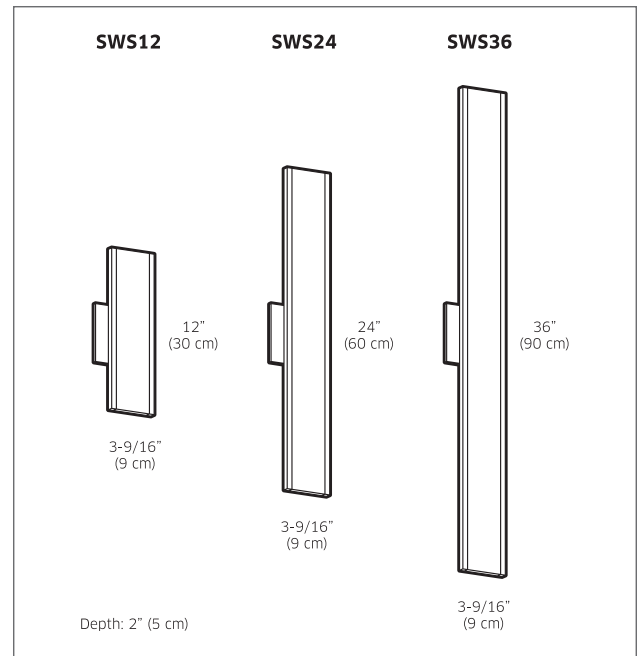

MODEL

1. **SWS12-3K** 12" slim LED wall sconce 12W, 3000K, 1400 Lumens
2. **SWS24-3K** 24" slim LED wall sconce, 24W, 3000K, 2640 Lumens
3. **SWS36-3K** 36" slim LED wall sconce, 36W, 3000K, 3960 Lumens

SPECIFICATIONS

- Over 50,000 hours of service life.
- Warm white light output.
- Bidirectional lighting.
- Low power consumption.
- 120V AC direct connection.
- 90 CRI.
- Superior color consistency.
- Integrated dimmable driver.
- ADA compliant.

INSTALLATION

- Fits on a standard 4" octagon junction box.
- Indoor application.
- Non-visible hardware.

FINISH

WH White

ORDERING EXAMPLE

SWS24-3K-WH
Would order a dimmable SWS24-3K 24" slim wall sconce in a white finish.