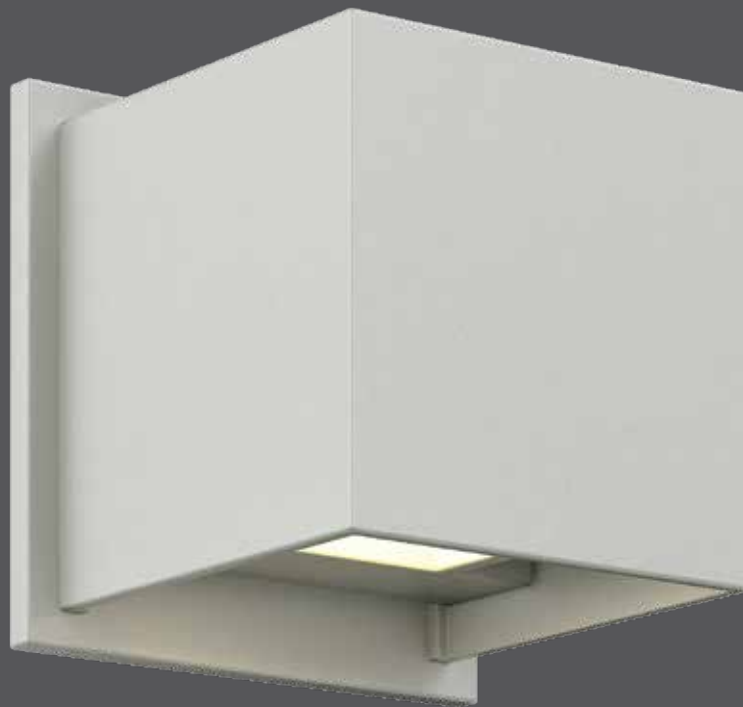

LED Wall mount

Imagine being able to manually control the amount of light spread coming out from both the top and bottom of your lighting fixture. This is now possible with our LED wall mount.

Model	Watts	Delivered lumens	LED lumens	CRI	Color °T	Voltage
LEDWALL001D	7 W	540 lm	600 lm	90	3000 K	120 V

Specifications

Over 50,000 hours of service life
 Warm white light output
 Up and down lighting
 Easily adjustable lighting angle from 0° to 92°
 Low power consumption
 120 V AC direct connection
 Superior color consistency
 Directional lighting
 Integrated dimmable driver

Finish

BK Black
BZ Bronze
SG Silver grey
WH White

Order example

LEDWALL001D-BK
 Dimmable LEDWALL001D wall mount in a black finish

LEDWALL001D