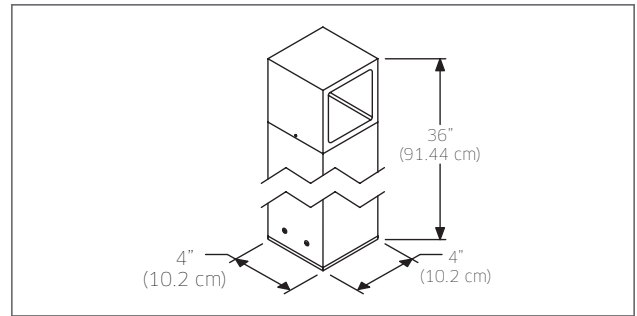

MODEL

LEDPATH004D-24 7W LED Bollard, 3000°K, 700 Lumens, height of 24"

LEDPATH004D-30 7W LED Bollard, 3000°K, 700 Lumens, height of 30"

LEDPATH004D-36 7W LED Bollard, 3000°K, 700 Lumens, height of 36"

SPECIFICATIONS

- Over 50,000 hours of service life.
- Warm white light output.
- Low power consumption.
- 120V AC direct connection.
- 90 CRI.
- Available in total height of: 24, 30 and 36 inches.
- Superior color consistency.
- Integrated dimmable driver.
- Quick and durable installation.
- Anchor bolts included.

INSTALLATION

- Can be installed in indoor and outdoor applications.
- Easily installed on a concrete or wooden base.
- See instruction sheet for anchoring pattern.

FINISH

BK Black
SG Silver grey

ORDERING EXAMPLE

LEDPATH004D-36-BK

Would order a dimmable LEDPATH004D LED Bollard with a total height of 36" in a black finish.