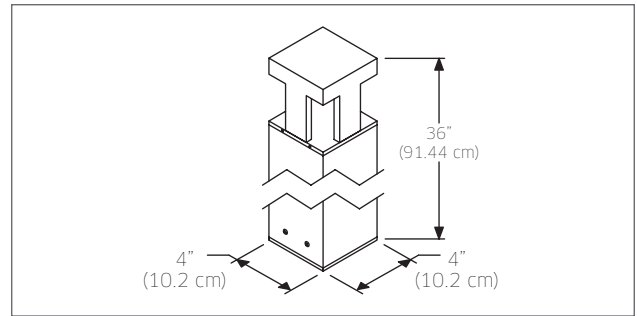

MODEL

LEDPATH003D-24 7W LED Bollard, 3000°K, 700 Lumens, height of 24"

LEDPATH003D-30 7W LED Bollard, 3000°K, 700 Lumens, height of 30"

LEDPATH003D-36 7W LED Bollard, 3000°K, 700 Lumens, height of 36"

SPECIFICATIONS

- Over 50,000 hours of service life.
- "X" shaped lighting pattern.
- Low power consumption.
- 120V AC direct connection.
- Available in total height of: 24, 30 and 36 inches.
- 90 CRI.
- Superior color consistency.
- Integrated dimmable driver.
- Anchor bolts included.

INSTALLATION

- Can be installed in indoor and outdoor applications.
- Easily installed on a concrete or wooden base.
- See instruction sheet for anchoring pattern.

FINISH

BK Black
BZ Bronze
SG Silver grey

ORDERING EXAMPLE

LEDPATH003D-36-BK
Would order a dimmable LEDPATH003D LED Bollard with a total height of 36" in a black finish.