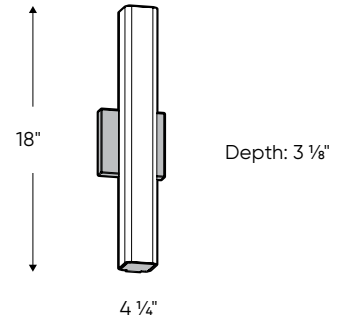

LED vanity

The flexibility of our LED vanity will give you many options to work with. It can be installed in a horizontal or vertical direction, and is available in 2 finishes.

Model	Size	Watts	Delivered lumens	LED lumens	CRI	Color °T	Voltage
LEDVAN001-18	18"	16 W	1190 lm	1670 lm	80	3000 K	120 V
LEDVAN001-24	24"	24 W	1830 lm	2440 lm	80	3000 K	120 V

Finish

- CH** Chrome
- SN** Satin nickel

Order example

LEDVAN001-24-SN
 LEDVAN001-24 24" square lens vanity fixture in a satin nickel finish

LEDVAN001-18

LEDVAN001-24