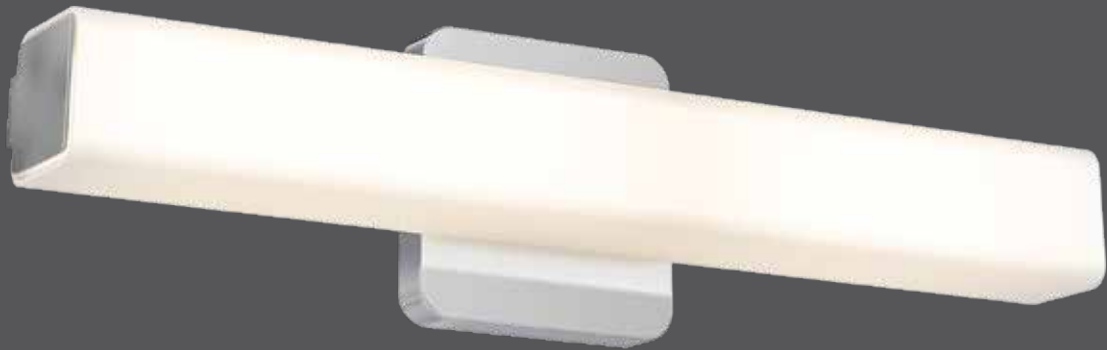

LED vanity

The flexibility of our LED vanity will give you many options to work with. It can be installed in a horizontal or vertical direction, and is available in 2 finishes.

Model	Size	Watts	Delivered lumens	LED lumens	CRI	Color °T	Voltage
LEDVAN001-18	18"	16 W	1190 lm	1670 lm	80	3000 K	120 V
LEDVAN001-24	24"	24 W	1830 lm	2440 lm	80	3000 K	120 V

Specifications

- Over 50,000 hours of service life
- Warm white light output
- Square frosted glass lens
- ADA compliant
- Low power consumption
- 120 V AC direct connection
- Excellent color rendering
- Superior color consistency
- Integrated dimmable direct-AC LED technology
- Suitable for damp locations

Finish

- CH** Chrome
- SN** Satin nickel

Order example

LEDVAN001-24-SN
 LEDVAN001-24 24" square lens vanity fixture in a satin nickel finish

LEDVAN001-18

LEDVAN001-24