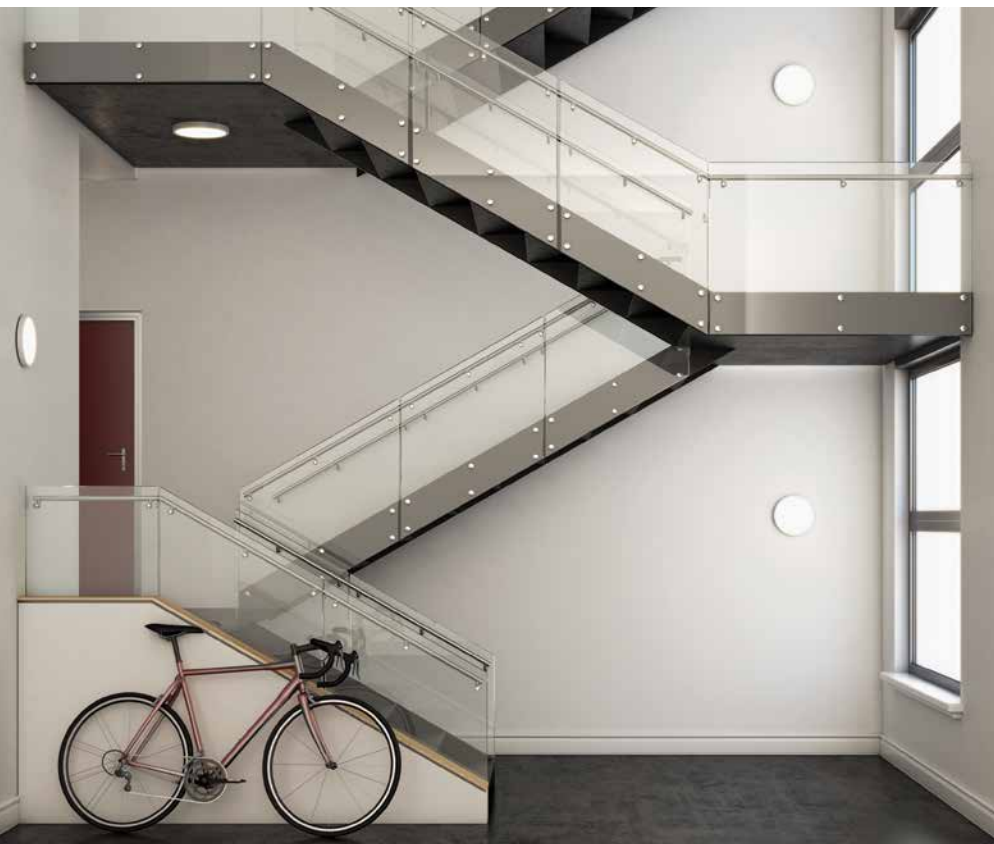


Round LED flush mount

Our LED flush mounts incorporate Edge-Lit technology, eliminating hot spots or glare. With 3 sizes to choose from, every application is covered.

Model	Size	Watts	Delivered lumens	LED lumens	CRI	Color °T	Voltage
CFLEDR06	6"	11 W	700 lm	750 lm	80	3000 K	120 V
CFLEDR06-4K	6"	11 W	700 lm	750 lm	80	4000 K	120 V
CFLEDR10	10"	17 W	880 lm	1000 lm	80	3000 K	120 V
CFLEDR10-4K	10"	17 W	880 lm	1000 lm	80	4000 K	120 V
CFLEDR14	14"	26 W	1600 lm	2100 lm	80	3000 K	120 V
CFLEDR14-4K	14"	26 W	1600 lm	2100 lm	80	4000 K	120 V

Specifications

120 V direct connection
 Integrated dimmable solution
 Over 50,000 hours of service life
 Excellent color rendering
 Superior LED performance and lifespan
 Smooth 360° wide spread
 Minimal heat emission
 Frosted lens
 Edge-lit technology
 Aluminum construction
 Low profile
 Suitable for wet locations

Finish

SN Satin nickel
WH White

Order example

CFLEDR06-SN
 CFLEDR06 6" round ceiling flush mount
 in a satin nickel finish

CFLEDR06

CFLEDR10

CFLEDR14