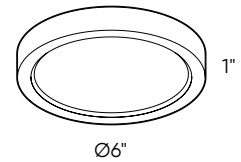

Specifications

120 V direct connection
 Integrated dimmable solution
 Over 50,000 hours of service life
 Excellent color rendering
 Superior LED performance and lifespan
 Smooth 360° wide spread
 Minimal heat emission
 Frosted lens
 Edge-lit technology
 Aluminum construction
 Low profile
 Suitable for wet locations

Finish

SN Satin nickel
WH White

Order example

CFLEDR06-SN
 CFLEDR06 6" round ceiling flush mount
 in a satin nickel finish

CFLEDR06

CFLEDR10

CFLEDR14