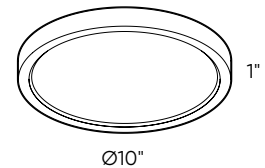


Round LED flush mount

Our LED flush mounts incorporate Edge-Lit technology, eliminating hot spots or glare. With 3 sizes to choose from, every application is covered.

Model	Size	Watts	Delivered lumens	LED lumens	CRI	Color °T	Voltage
CFLEDR06	6"	11 W	700 lm	750 lm	80	3000 K	120 V
CFLEDR06-4K	6"	11 W	700 lm	750 lm	80	4000 K	120 V
CFLEDR10	10"	17 W	880 lm	1000 lm	80	3000 K	120 V
CFLEDR10-4K	10"	17 W	880 lm	1000 lm	80	4000 K	120 V
CFLEDR14	14"	26 W	1600 lm	2100 lm	80	3000 K	120 V
CFLEDR14-4K	14"	26 W	1600 lm	2100 lm	80	4000 K	120 V

Specifications

120 V direct connection
 Integrated dimmable solution
 Over 50,000 hours of service life
 Excellent color rendering
 Superior LED performance and lifespan
 Smooth 360° wide spread
 Minimal heat emission
 Frosted lens
 Edge-lit technology
 Aluminum construction
 Low profile
 Suitable for wet locations

Finish

SN Satin nickel
WH White

Order example

CFLEDR06-SN
 CFLEDR06 6" round ceiling flush mount
 in a satin nickel finish

CFLEDR06

CFLEDR10

CFLEDR14