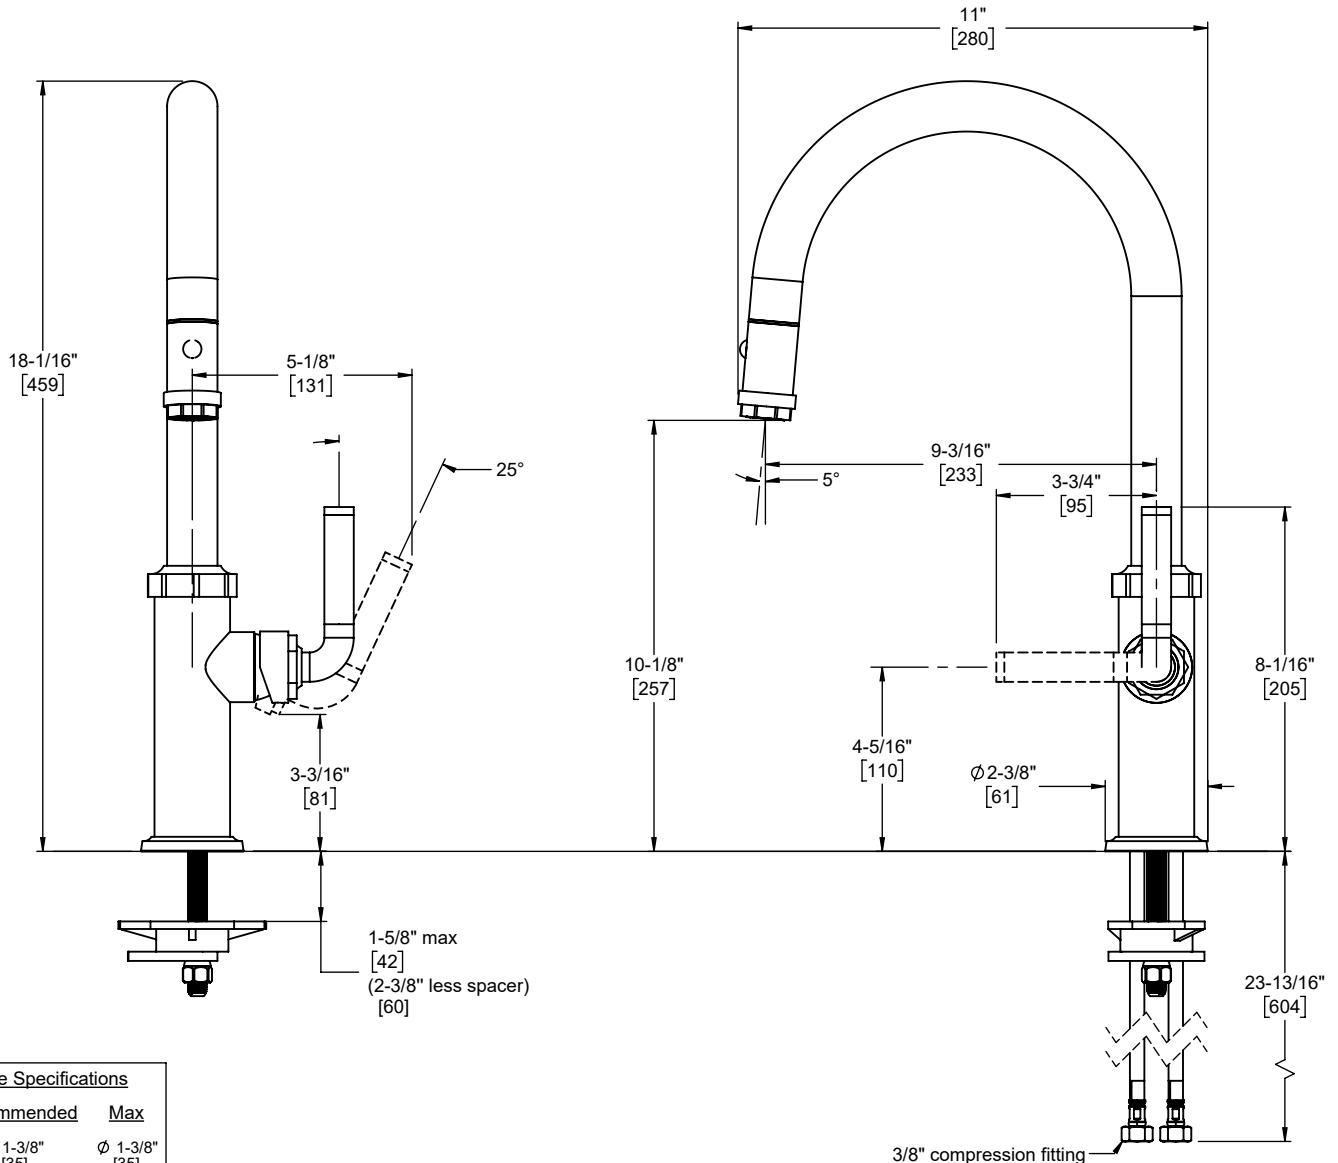

California Faucets®

**Descanso**®

**Pull-Down Kitchen Faucet - High Arc Spout**

**Features**

- 25+ artisan finishes including 12 PVD finishes
- All brass construction including sprayhead
- 360° rotating spout with magnetic sprayhead docking
- One button control for aerated or spray stream
- Spray jets have easy-to-clean surface
- Quiet polymer-braided hose with rotating joint
- Ceramic disc cartridge
- Max flow rate: 1.8 gpm (6.8 L/min)

**Codes/Standards Applicable**

Product meets or exceeds the following:

- ASME A112.18.1/CSA B125.1
- NSF 61, NSF 372, CEC, & DOE
- Commonwealth of MA
- ADA compliant

**K30-100-FL**  
**K30-100-KL**  
**K30-100-SL**  
**K30-100-TL**

K30-100-FL shown

Through-Hole Specifications		
Min	Recommended	Max
Ø 1-1/4" [32]	Ø 1-3/8" [35]	Ø 1-3/8" [35]

Specifications subject to change without notice

Dimensions are inches, rounded to 1/16"  
[Dimensions in brackets are mm, rounded to 1mm]