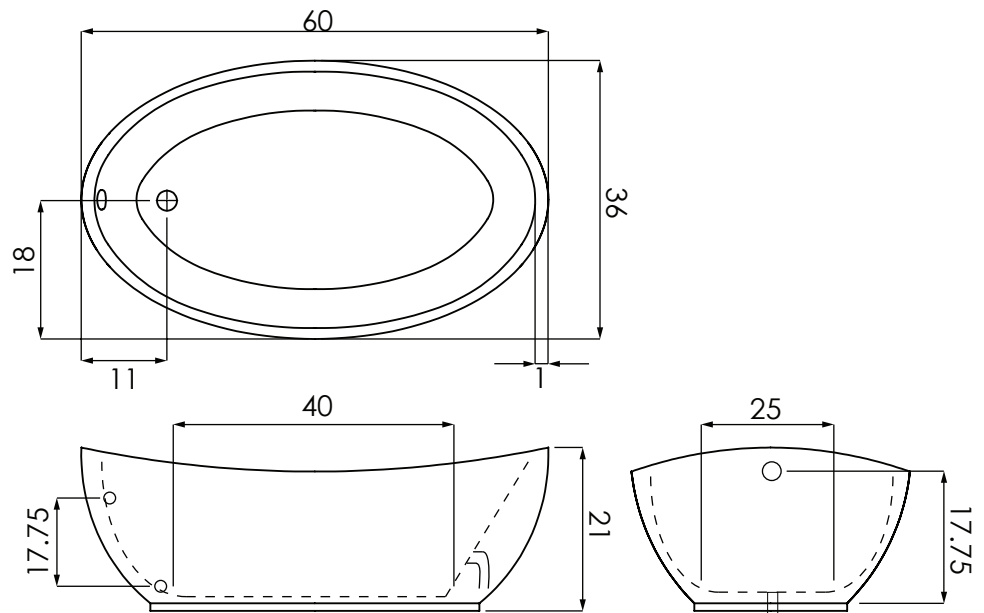

CODES AND COMPLIANCES

Massachusetts code File no: P1-0614-491