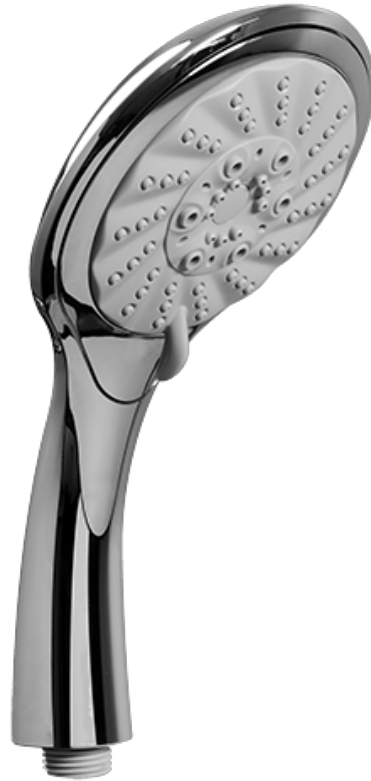

SHOWER
Contemporary Multi-function
Handshower
G-8684

GRAFF®

Information

- 5 spray patterns: massage, rain/massage, rain, jet/rain and jet
- Switch between 5 spray patterns
- Shower hose not included
- Handshower flow rate ≤ 1.5 max gpm
- Includes internal backflow preventer
- CALGreen

Finishes

Brushed
Nickel

Polished
Chrome

Steelnox®
(Satin Nickel)

G-8684

Contemporary Multifunction Handshower

Product Features

- Switch between 5 spray patterns
- Shower hose not included
- Handshower flow rate ≤ 1.5 max gpm

Available Finishes

- Polished Chrome
G-8684-PC
- Steelnox[®] (Satin Nickel)
G-8684-SN

Code Compliance

- CALGreen

Warranty

- Limited lifetime warranty

For complete warranty information go to: www.graff-faucets.com/en/info/faqs