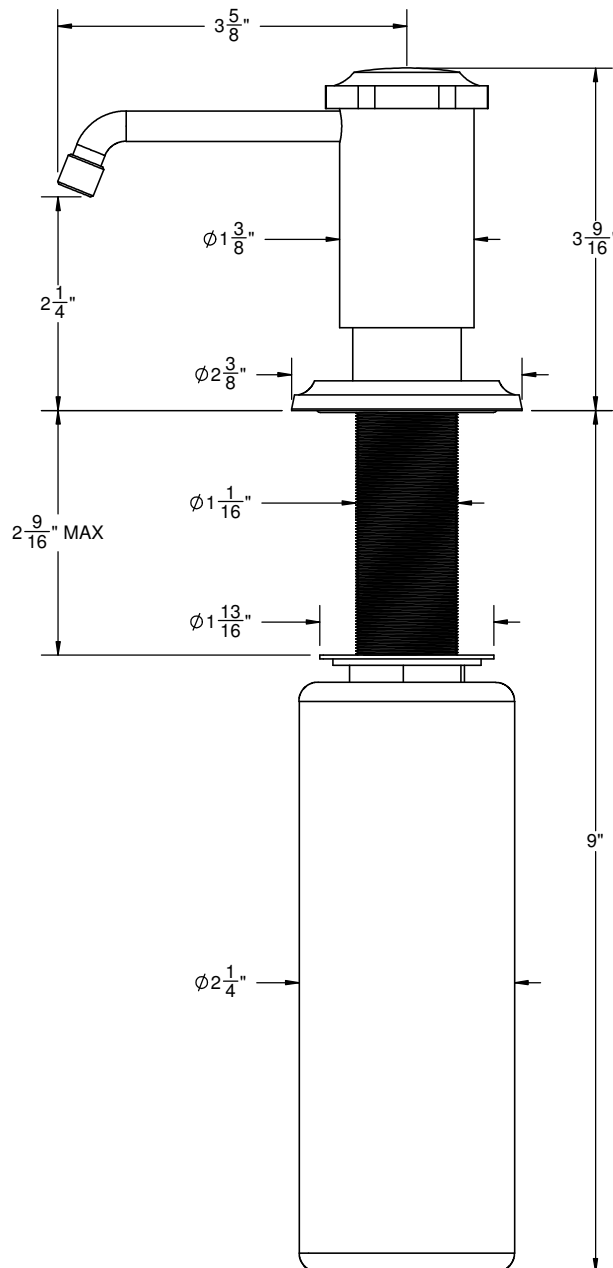

### 9631-K30

#### Features

- All brass construction
- Easy refill from top
- 12.5 ounce capacity bottle
- Over 30 finishes including 15 PVD finishes

#### THROUGH-HOLE SPECIFICATIONS

MIN	RECOMMENDED	MAX
Ø 1-1/16"	Ø 1-1/4"	Ø 1-1/2"