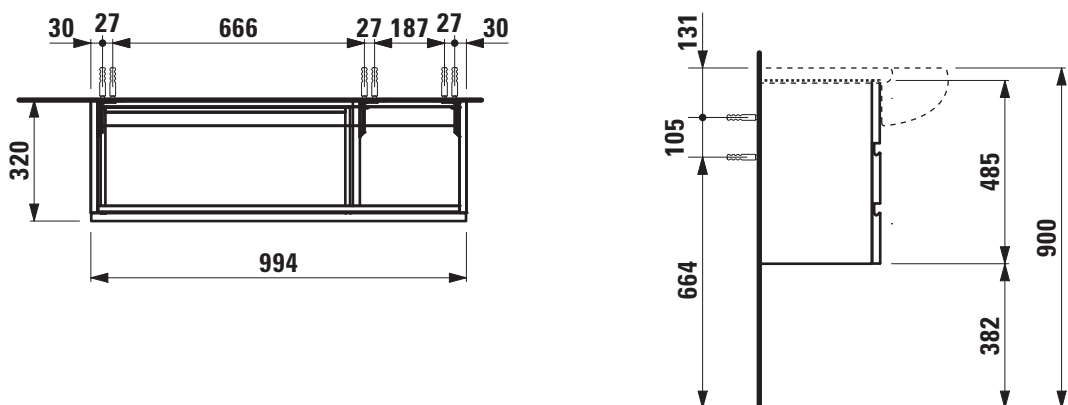

IL BAGNO ALESSI ONE FURNITURE

Countertop vanity unit

42450.0

TECHNICAL DATA

Order no.	42450.0 / 2 drawers	Mounting acc. incl.	Installation set, order no. 49260.5
Dimensions (WxHxD)	994 x 485 x 320 mm	Mounting information	The walls installed on must meet the requirements of the furniture in terms of weight and the supplied fastening elements. If this cannot be guaranteed another method of installation needs to be chosen.
Matching for	Washbasin, order no. 81497.4	Colours	630 – Noce canaletto, surface lacquered real wood veneer 631 – White, surface lacquered
Specification	Body/Front – Surface lacquered real wood veneer or lacquered white Integrated handle in the front		
Weight	630 – 27,5 kg 631 – 27,5 kg		

TECHNICAL DRAWINGS / S 1 : 20

IL BAGNO ALESSI ONE FURNITURE

Countertop vanity unit

42452.0

TECHNICAL DATA

Order no.	42452.0 / 2 drawers	Mounting acc. incl.	Installation set, order no. 49260.5
Dimensions (WxHxD)	994 x 485 x 320 mm	Mounting information	The walls installed on must meet the requirements of the furniture in terms of weight and the supplied fastening elements. If this cannot be guaranteed another method of installation needs to be chosen.
Matching for	Washbasin, order no. 81497.3	Colours	630 – Noce canaletto, surface lacquered real wood veneer 631 – White, surface lacquered
Specification	Body/Front – Surface lacquered real wood veneer or lacquered white Integrated handle in the front		
Weight	630 – 27,5 kg 631 – 27,5 kg		

TECHNICAL DRAWINGS / S 1 : 20