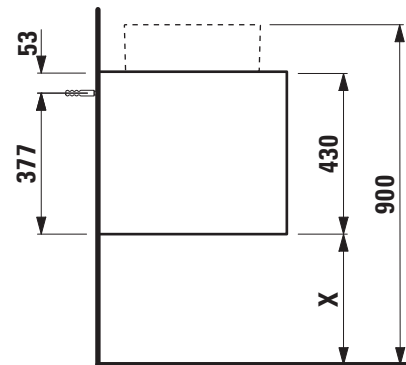

TECHNICAL DRAWINGS / S 1 : 20

B / mm	Ceramic
300	Kartell by Laufen 81333.2
375	Palomba 81680.1
397	Kartell by Laufen 81233.2 (with tap bank left)
450	Kartell by Laufen 81033.8 (possibility for asymmetric position on request)
496	Val 81228.2 (left)
510	Palomba 81680.2
525	Kartell by Laufen 81033.4 (possibility for asymmetric position on request)
550	Palomba 81680.3 Val 81228.1

B / mm	Ceramic	
600	Kartell by Laufen 81233.1, 81533.1 Living Square 81143.3, 81143.4 (only with wall mounted tap or asymmetric tap position) Living Square 81143.5 Ino 81230.0, 81230.2, 81730.1, 81730.2 (only with wall mounted tap or asymmetric tap position), 81630.0, 81630.2 Val 81628.0, 81628.2, 81628.3, 81628.4, 81628.5, 81628.7, 81728.1	
	675	Kartell by Laufen 81033.5 (possibility for asymmetric position on request)
	700	Val 81228.2 (right)
	750	Kartell by Laufen 81033.9 (possibility for asymmetric position on request)
802	Kartell by Laufen 81233.2 (with tap bank right)	

X = The exact height must be set during installation.