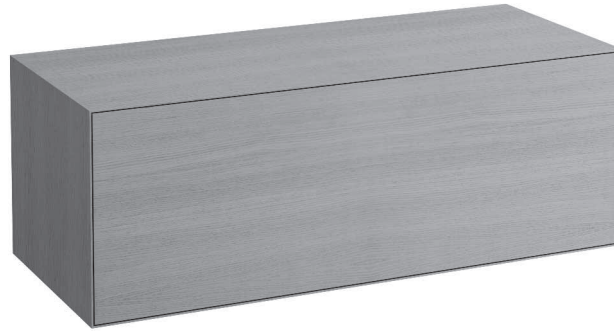

Vanity unit without / with cut out

40905.0

40905.3

TECHNICAL DATA

| | | | |
|------------------------|---|----------------------|---|
| Order no. | 40905.0 / without cut out 40905.3 / 1 cut out | Accessories excl. | Power socket (EU), IP44, order no. 49298.4 Power socket (CH), IP44, order no. 49298.5 Drawer separations (not recommended with shelf large, order no. 40920.1 |
| Dimensions (WxHxD) | 1200 x 430 x 500 mm | Mounting acc. incl. | Installation set for furniture, order no. 49120.6 Space saving siphon, order no. 89424.0 |
| Matching for washbasin | see table below | Mounting information | The walls installed on must meet the requirements of the furniture in terms of weight and the supplied fastening elements. If this cannot be guaranteed another method of installation needs to be chosen. For example with feet. |
| Specification | Body/Front – lacquered surface veneer with solid wood edges Slim front with a 4 mm rim 1 push and pull full extension drawer without or with cut out | Colours | 250 – Light oak 251 – Dark oak |
| Weight | 37,5 kg | | |
| Accessories excl. | Base, height 40 mm, order no. 40923.5 Shelf L shaped for drawer, with pre-drilled holes in the back for optional power socket, depth 90 mm, order no. 40924.5 depth 150 mm, order no. 40924.6 | | |

TECHNICAL DRAWINGS / S 1 : 20

| B / mm | Ceramic |
|--------|--|
| 300 | Kartell by Laufen 81333.2 |
| 375 | Palomba 81680.1 |
| 397 | Kartell by Laufen 81233.2 (with tap bank left) |
| 450 | Kartell by Laufen 81033.8 (possibility for asymmetric position on request) |
| 496 | Val 81228.2 (left) |
| 510 | Palomba 81680.2 |
| 525 | Kartell by Laufen 81033.4 (possibility for asymmetric position on request) |
| 550 | Palomba 81680.3 Val 81228.1 |

X = The exact height must be set during installation.

BOUTIQUE FURNITURE

Matrix for vanity units 900 mm / 1200 mm depth 500 mm

POSSIBLE COMBINATIONS WITH WASHBASINS INO, KARTELL BY LAUFEN, LIVING SQUARE, PALOMBA COLLECTION, VAL