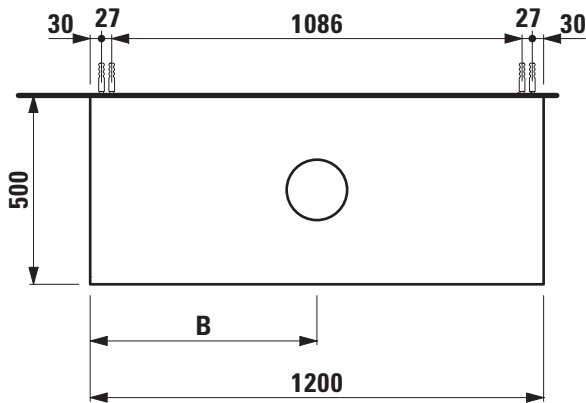

TECHNICAL DRAWINGS / S 1 : 20

B / mm	Ceramic
300	Kartell by Laufen 81333.2
375	Palomba 81680.1
397	Kartell by Laufen 81233.2 (with tap bank left)
450	Kartell by Laufen 81033.8 (possibility for asymmetric position on request)
496	Val 81228.2 (left)
510	Palomba 81680.2
525	Kartell by Laufen 81033.4 (possibility for asymmetric position on request)
550	Palomba 81680.3 Val 81228.1

B / mm	Ceramic	
600	Kartell by Laufen 81233.1, 81533.1 Living Square 81143.3, 81143.4 (only with wall mounted tap or asymmetric tap position) Living Square 81143.5 Ino 81230.0, 81230.2, 81730.1, 81730.2 (only with wall mounted tap or asymmetric tap position), 81630.0, 81630.2 Val 81628.0, 81628.2, 81628.3, 81628.4, 81628.5, 81628.7, 81728.1	
	675	Kartell by Laufen 81033.5 (possibility for asymmetric position on request)
	700	Val 81228.2 (right)
	750	Kartell by Laufen 81033.9 (possibility for asymmetric position on request)
802	Kartell by Laufen 81233.2 (with tap bank right)	

X = The exact height must be set during installation.