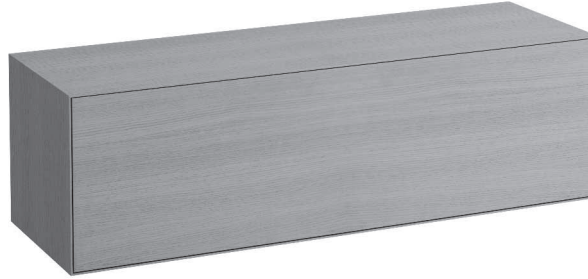

## Vanity unit without / with cut out

40903.0

40903.3

### TECHNICAL DATA

Order no.	40903.0 / without cut out 40903.3 / 1 cut out	Accessories excl.	Power socket (EU), IP44, order no. 49298.4 Power socket (CH), IP44, order no. 49298.5 Drawer separations (not recommended with shelf large, order no. 40920.1
Dimensions (WxHxD)	1200 x 360 x 380 mm	Mounting acc. incl.	Installation set for furniture, order no. 49120.6 Space saving siphon, order no. 89424.0
Matching for washbasin	see table below	Mounting information	The walls installed on must meet the requirements of the furniture in terms of weight and the supplied fastening elements. If this cannot be guaranteed another method of installation needs to be chosen. For example with feet.
Specification	Body/Front – lacquered surface veneer with solid wood edges Slim front with a 4 mm rim 1 push and pull full extension drawer without or with cut out	Colours	250 – Light oak 251 – Dark oak
Weight	28,0 kg		
Accessories excl.	Shelf L shaped for drawer, with pre-drilled holes in the back for optional power socket, depth 90 mm, order no. 40924.5 depth 150 mm, order no. 40924.6		

## Matrix for vanity units 900 mm / 1200 mm depth 380 mm