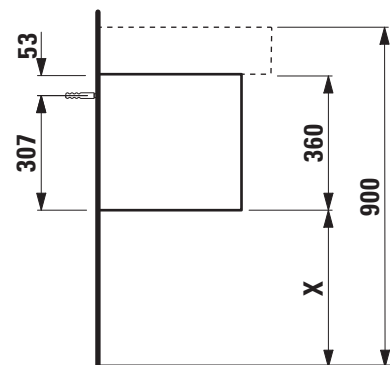

TECHNICAL DRAWINGS / S 1 : 20

B / mm	Ceramic
300	Kartell by Laufen 81333.2
450	Kartell by Laufen 81033.8 (possibility for asymmetric position on request)
525	Kartell by Laufen 81033.4 (possibility for asymmetric position on request)
600	Kartell by Laufen 81533.1 Ino 81630.0, 81630.2 Val 81628.0, 81628.2, 81628.3, 81628.4, 81628.5, 81628.7

B / mm	Ceramic
675	Kartell by Laufen 81033.5 (possibility for asymmetric position on request)
750	Kartell by Laufen 81033.9 (possibility for asymmetric position on request)

X = The exact height must be set during installation.