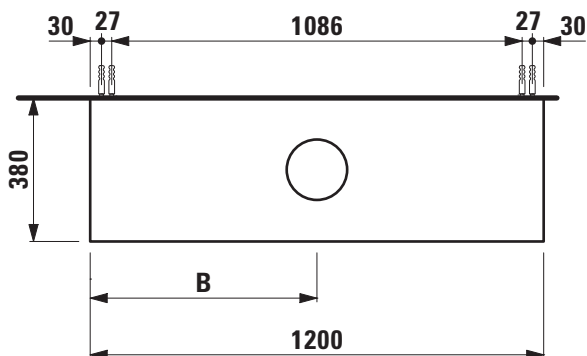

TECHNICAL DRAWINGS / S 1 : 20

B / mm	Ceramic
300	Kartell by Laufen 81333.2
450	Kartell by Laufen 81033.8 (possibility for asymmetric position on request)
525	Kartell by Laufen 81033.4 (possibility for asymmetric position on request)
600	Kartell by Laufen 81533.1 Ino 81630.0, 81630.2 Val 81628.0, 81628.2, 81628.3, 81628.4, 81628.5, 81628.7

B / mm	Ceramic
675	Kartell by Laufen 81033.5 (possibility for asymmetric position on request)
750	Kartell by Laufen 81033.9 (possibility for asymmetric position on request)

X = The exact height must be set during installation.