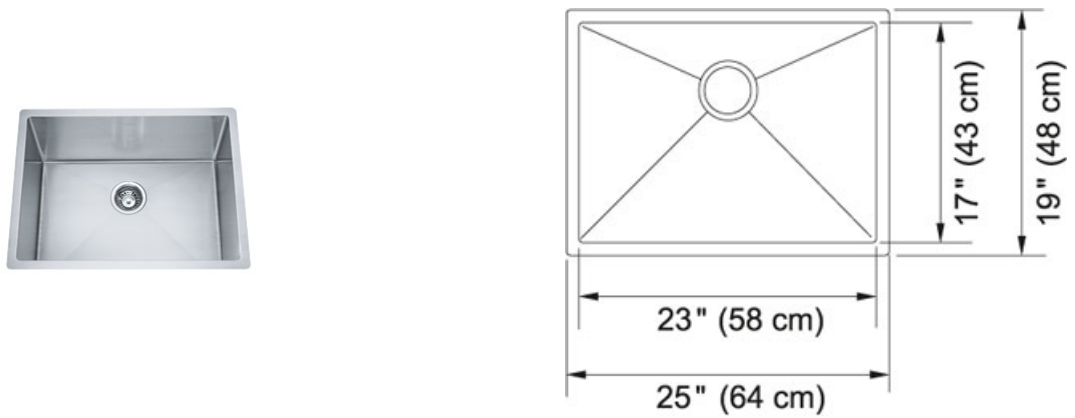

# Professional Series LRX110-2312-316 Stainless Steel |

122.0274.294

FAMILY : Sinks | SERIE : Professional Series | MODEL : LRX110-2312-316 | FINISH : Stainless Steel | INSTALLATION TYPE : Undermount

## TECHNICAL DATA

Gauge	16
Cabinet Size	30 5/16"
Length overall	25 3/16"
Width overall	19"
Length of large bowl	23"
Width of large bowl	17"
Depth of large bowl	12"
Number of Bowls	1

Professional Series LRX110-2312-316 Stainless Steel |  
122.0274.294