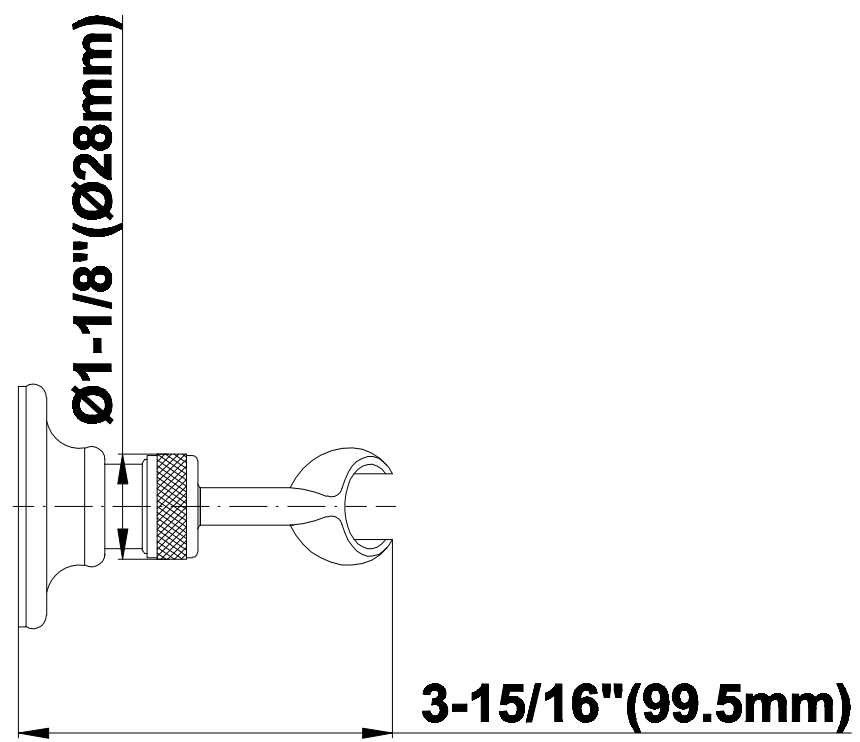

SHOWER
Canterbury Thermostatic Set
w/Body Sprays & Handshower
(Rough & Trim)
GA1.222B-LC1S

GRAFF®

Information

- 3/4" Thermostatic Valve
- 8" Showerhead with 11" Wall-Mount Arm & Flange
- Swivel Body Sprays (3 pieces)
- Handshower Set w/Wall Bracket and Wall Elbow
- Stop/Volume Control Valves (3 pieces)
- Showerhead Features No-Clog, Easy-Clean Spray Nozzles
- Optional Extension Kit
- 3/4" Thermostatic Rough Valve Flow Rate ~18 gpm @60 psi
- Flow Rates: showerhead ≤ 2.0 max gpm, handshower ≤ 1.5 max gpm

- Solid brass construction
- Swivel holder

Finishes

Olive Bronze

Polished
Chrome

Polished
Nickel

Steelnox®
(Satin Nickel)

G-8602

SHOWER
Traditional Wall Supply Elbow
G-8603