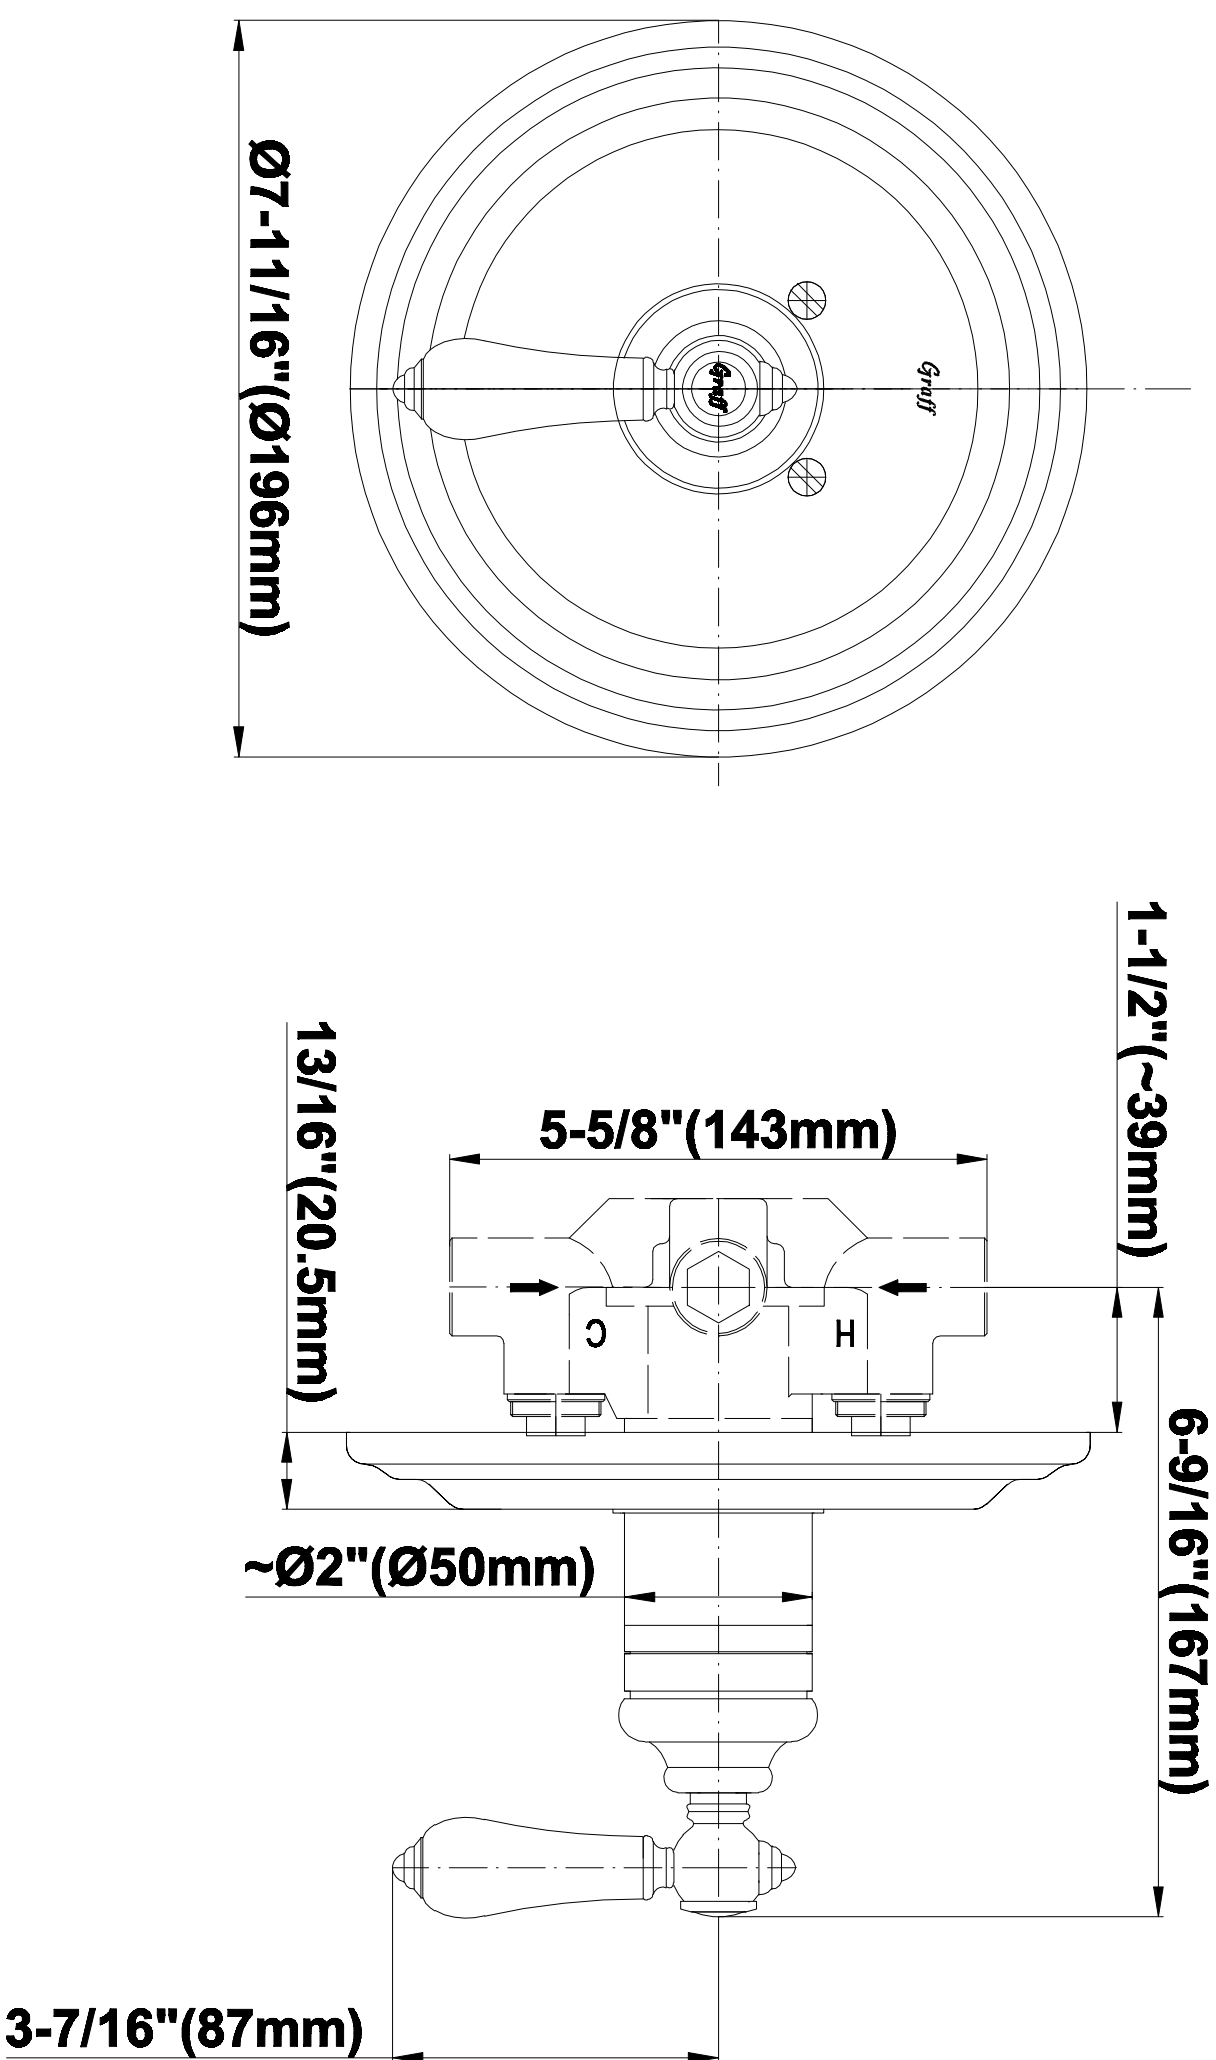

SHOWER
Canterbury Thermostatic Set
w/Body Sprays & Handshower
(Rough & Trim)
GA1.222B-LC1S

GRAFF®

Information

- 3/4" Thermostatic Valve
- 8" Showerhead with 11" Wall-Mount Arm & Flange
- Swivel Body Sprays (3 pieces)
- Handshower Set w/Wall Bracket and Wall Elbow
- Stop/Volume Control Valves (3 pieces)
- Showerhead Features No-Clog, Easy-Clean Spray Nozzles
- Optional Extension Kit
- 3/4" Thermostatic Rough Valve Flow Rate ~18 gpm @60 psi
- Flow Rates: showerhead ≤ 2.0 max gpm, handshower ≤ 1.5 max gpm

SHOWER
Rough
G-8005

GRAFF®

Information

- 18.4 gpm @ 60 psi
- 3/4" universal inlets/outlets with female threads
- Built-in service stops
- Complete serviceability from front of all units
- Supplied with protective plastic cover
- Thermostatic valve uses a paraffin wax cartridge

Steelnox®
(Satin Nickel)

G-8030

SHOWER
Rough
G-8075

GRAFF®

Information

- 3/4" universal inlets/outlets with female threads
- Supplied with protective plastic cover

Finishes

Olive Bronze

Information

- Sunflower shape
- 112 no-clog, easy-clean rubber spray nozzles
- Metal ball-joint allows for showerhead angle adjustment
- Showerhead flow rate ≤ 1.8 max gpm
- Recommend use with ceiling shower arm
- Recommended for use at no more than 10 degrees tilt
- CALGreen