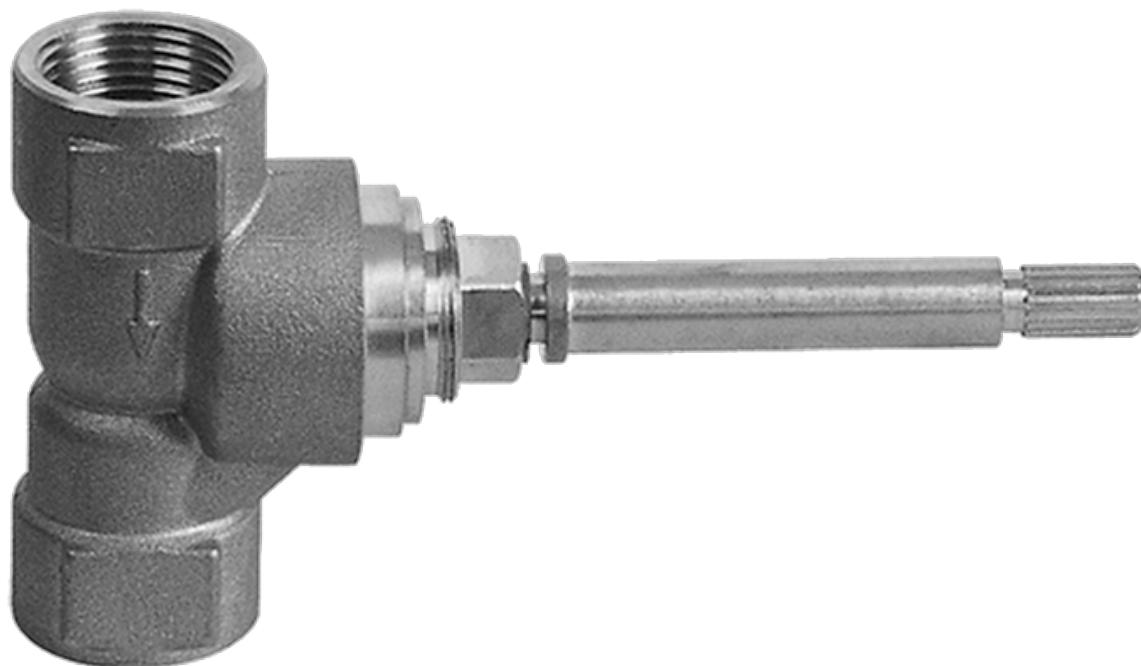

SHOWER
Rough
G-8075

GRAFF®

Information

- 3/4" universal inlets/outlets with female threads
- Supplied with protective plastic cover

Finishes