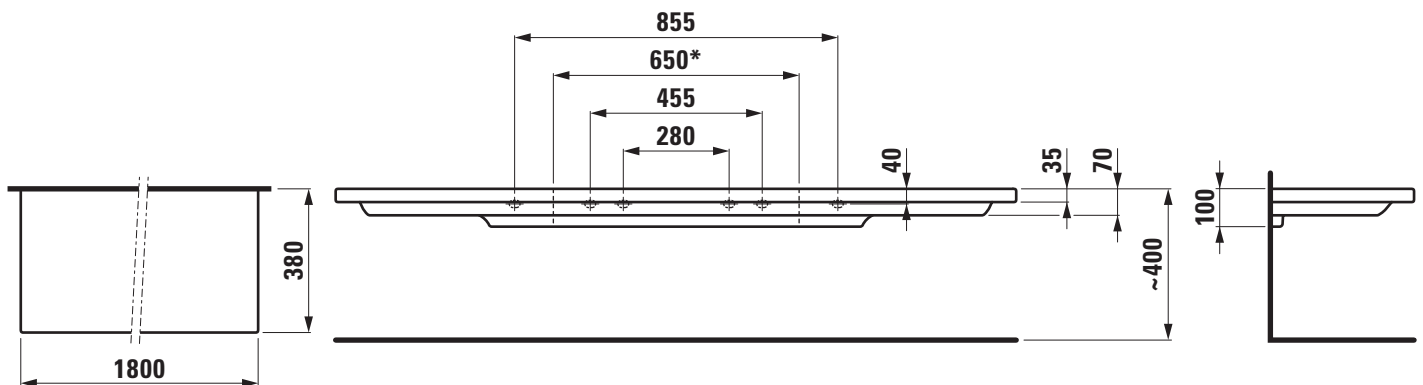

SET LIVING SQUARE / PALACE

Ceramic Shelf / cutable

87043.8

TECHNICAL DATA

Order no.	87043.8
Dimensions	1800 x 380 mm
Specification	max. load 50 kg Cuttable to 650 mm
Weight	32,0 kg
Mounting acc. excl.	3x Mounting set M10 x 140 mm, order no. 89988.2
Otherwise	When ordering the cut version use the order form for cutting
Colours	see colour table

SPECIFICATION TEXT

Cutable ceramic shelf Laufen-LIVING SQUARE / PALACE, sanitary ceramic
dimensions 1800 x 380 mm
max. load 50 kg
Special feature: cuttable to 650 mm
Order no. 87043.8

TECHNICAL DRAWINGS / S 1 : 20

* = minimum measure for cutting