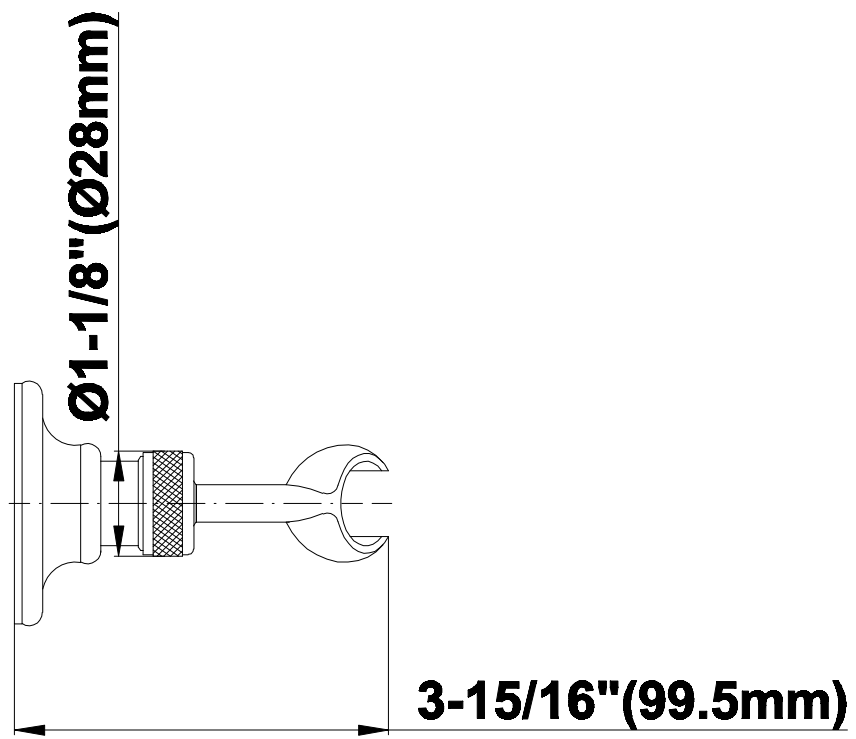

# G-8602

SHOWER  
Traditional Wall Supply Elbow  
**G-8603**

**GRAFF®**

---

**Information**

- 1/2" NPT female thread inlet

**Finishes**

24K Gold