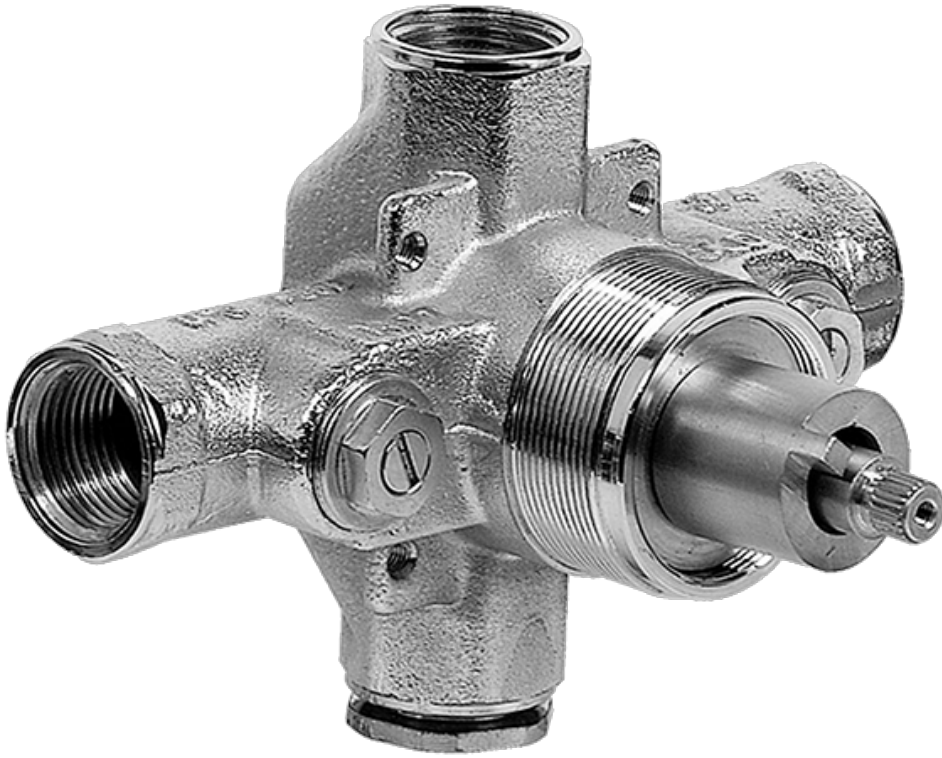

SHOWER  
Lauren Thermostatic Set w/Body  
Sprays & Handshower (Rough &  
Trim)

**GRAFF®**

**GA1.222B-LM22S**

---

## Information

- 3/4" Thermostatic Valve
- 8" Showerhead with 11" Wall-Mount Arm & Flange
- Swivel Body Sprays (3 pieces)
- Handshower Set w/Wall Bracket and Wall Elbow
- Stop/Volume Control Valves (3 pieces)
- Showerhead Features No-Clog, Easy-Clean Spray Nozzles
- Optional Extension Kit
- 3/4" Thermostatic Rough Valve Flow Rate ~18 gpm @60 psi
- Flow Rates: showerhead  $\leq 2.0$  max gpm, handshower  $\leq 1.5$  max gpm

SHOWER  
Rough  
**G-8005**

**GRAFF®**

## Information

- 18.4 gpm @ 60 psi
- 3/4" universal inlets/outlets with female threads
- Built-in service stops
- Complete serviceability from front of all units
- Supplied with protective plastic cover
- Thermostatic valve uses a paraffin wax cartridge