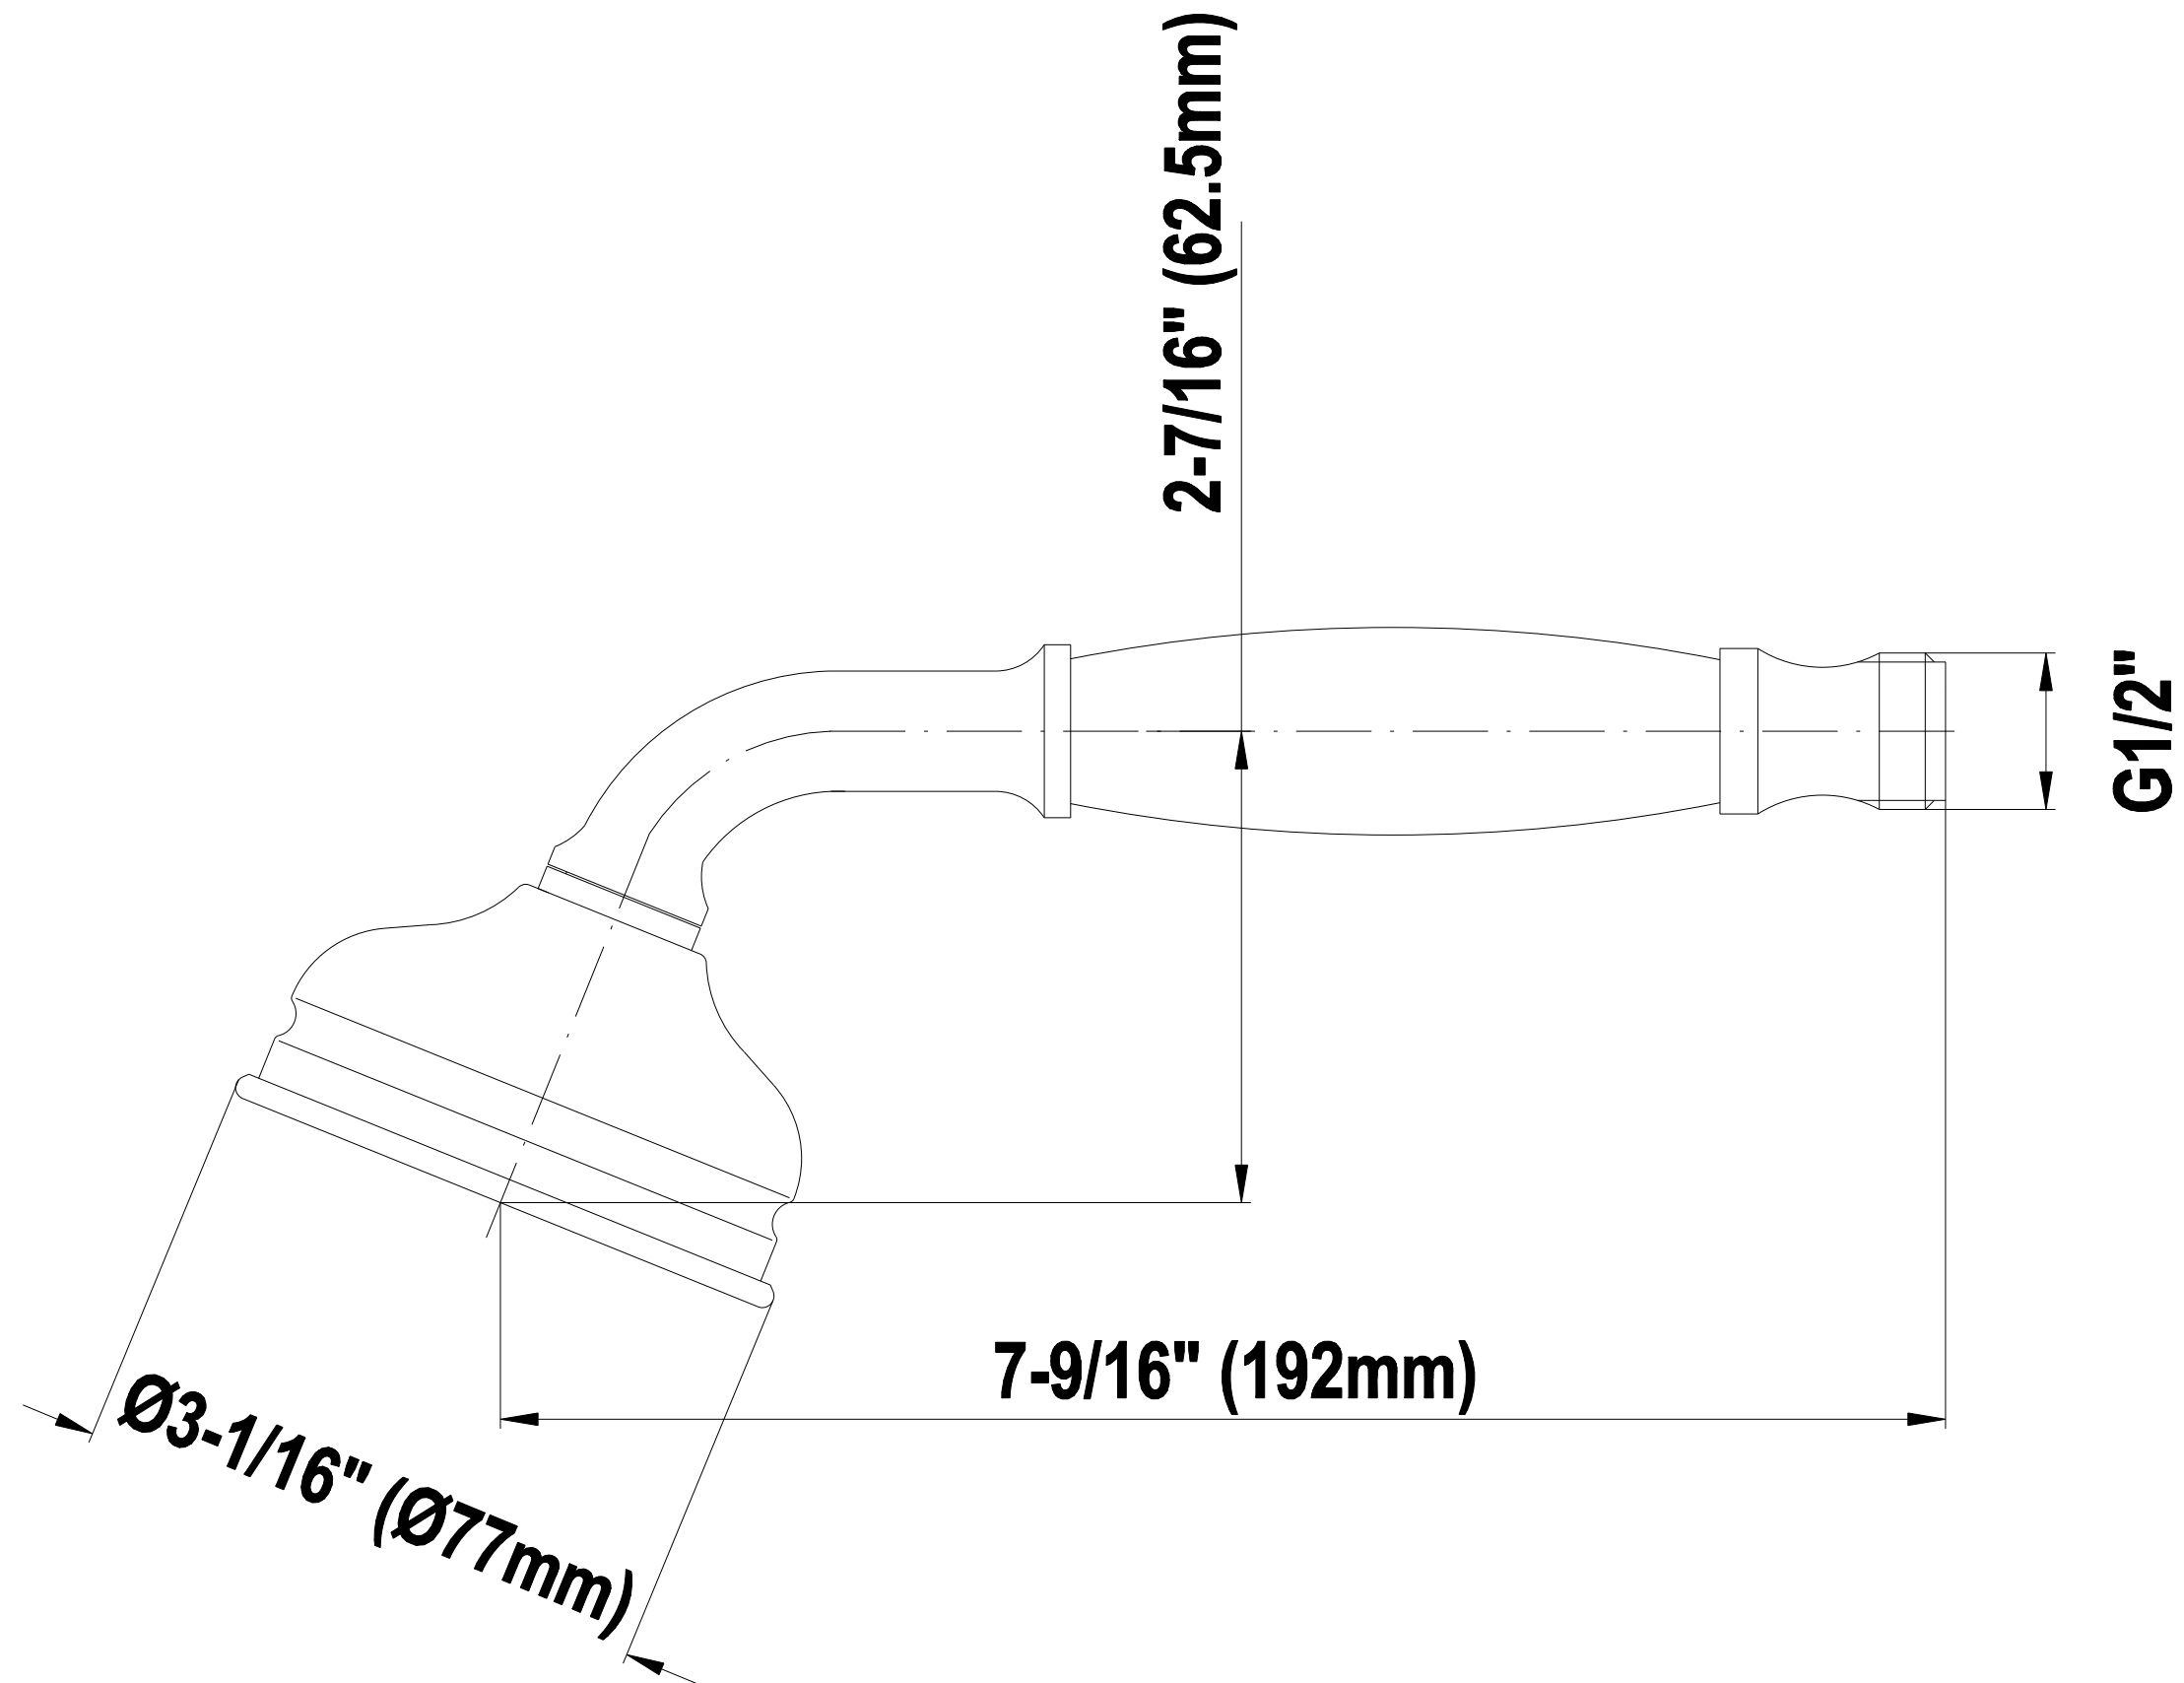

# Traditional Handshower G-8604

SHOWER  
59" Shower Hose  
**G-8605**

**GRAFF®**

---