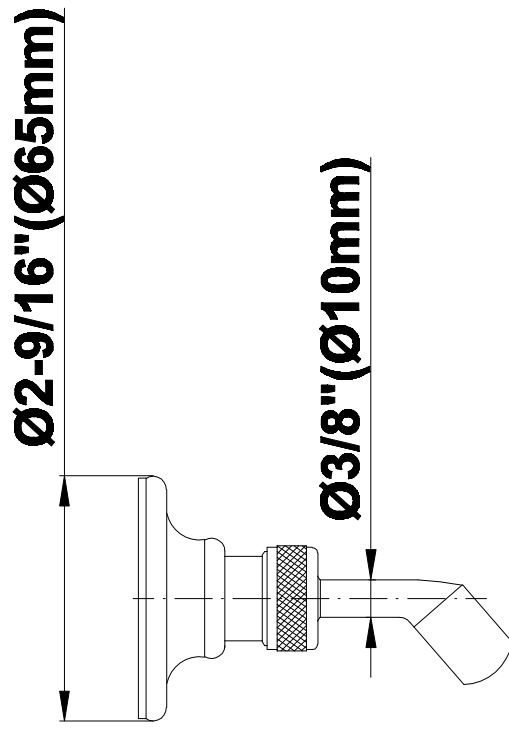

## Information

- 3/4" Thermostatic Valve
- 8" Showerhead with 11" Wall-Mount Arm & Flange
- Swivel Body Sprays (3 pieces)
- Handshower Set w/Wall Bracket and Wall Elbow
- Stop/Volume Control Valves (3 pieces)
- Showerhead Features No-Clog, Easy-Clean Spray Nozzles
- Optional Extension Kit
- 3/4" Thermostatic Rough Valve Flow Rate ~18 gpm @60 psi
- Flow Rates: showerhead  $\leq 2.0$  max gpm, handshower  $\leq 1.5$  max gpm

# G-8500

SHOWER  
Traditional Wall Bracket for  
Handshower  
**G-8602**

**GRAFF®**

**Information**

- Solid brass construction
- Swivel holder

**Finishes**

24K Gold

Olive Bronze

# G-8602

SHOWER  
Traditional Wall Supply Elbow  
**G-8603**

**GRAFF®**

---

**Information**

- 1/2" NPT female thread inlet

**Finishes**

24K Gold