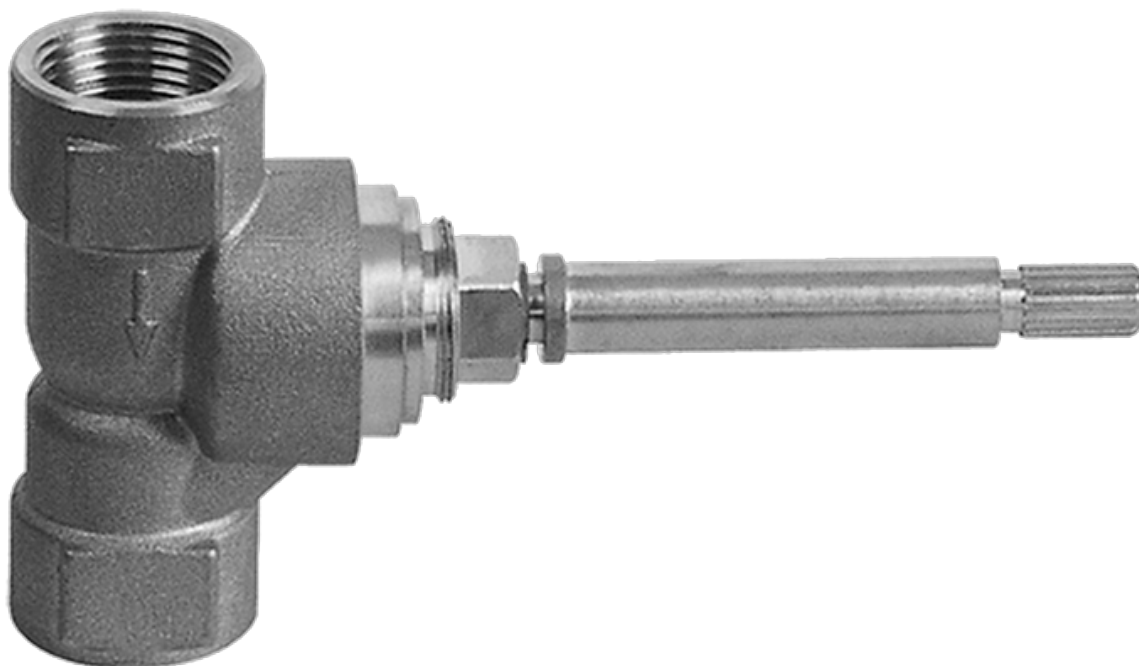

## Information

- 3/4" Thermostatic Valve
- 8" Showerhead with 11" Wall-Mount Arm & Flange
- Swivel Body Sprays (3 pieces)
- Handshower Set w/Wall Bracket and Wall Elbow
- Stop/Volume Control Valves (3 pieces)
- Showerhead Features No-Clog, Easy-Clean Spray Nozzles
- Optional Extension Kit
- 3/4" Thermostatic Rough Valve Flow Rate ~18 gpm @60 psi
- Flow Rates: showerhead  $\leq 2.0$  max gpm, handshower  $\leq 1.5$  max gpm

**Information**

- Single metal handle
- Decorative trim plate
- Use with G-8000 or G-8005 thermostatic rough valve
- To complete package, you must order rough valve
- ADA

**Finishes**

24K Gold

Olive Bronze

## Information

- 3/4" universal inlets/outlets with female threads
- Supplied with protective plastic cover