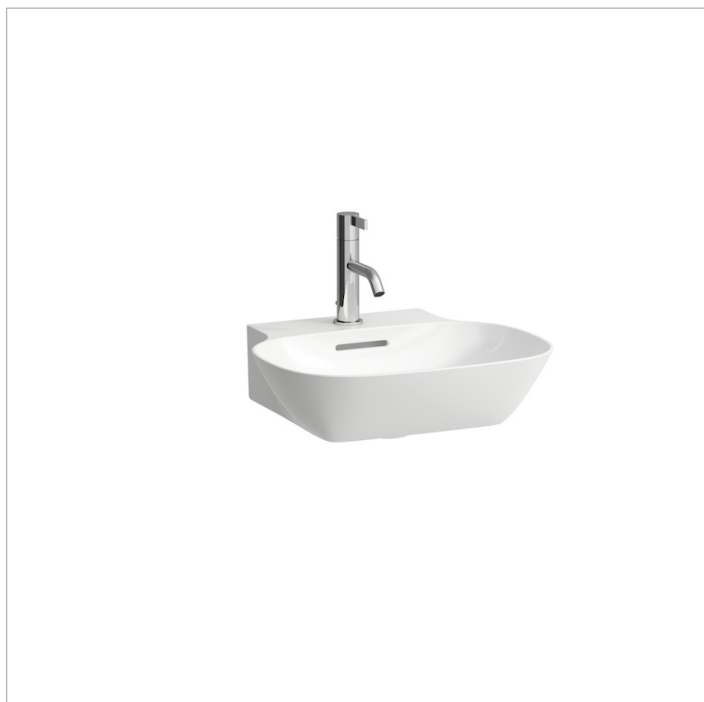

INO

815301

Small Washbasin

Dimensions

Length: 17 11/16 inch

Width: 16 2/16 inch

Height: 4 12/16 inch

Options	Weight (lb)
104 one tap hole, center	21
109 without tap hole	17

Mounting accesories excluded

Mounting set M6/16" x 5 8/16" (M10 x 140 mm), part nr. 899882

Related products

425301 Vanity Unit with one door left

425302 Vanity Unit with one door right

Specification text

Small Washbasin INO

SaphirKeramik (unique extra strong ceramic material)

Inside dimensions: 17 4/16" x 11 13/16"

Meets or exceeds the following:

ASME 112.19.2, cUPC/IAPMO listed

Features:

Wall mounted

Overflow channel glazed

Limited 5 year warranty