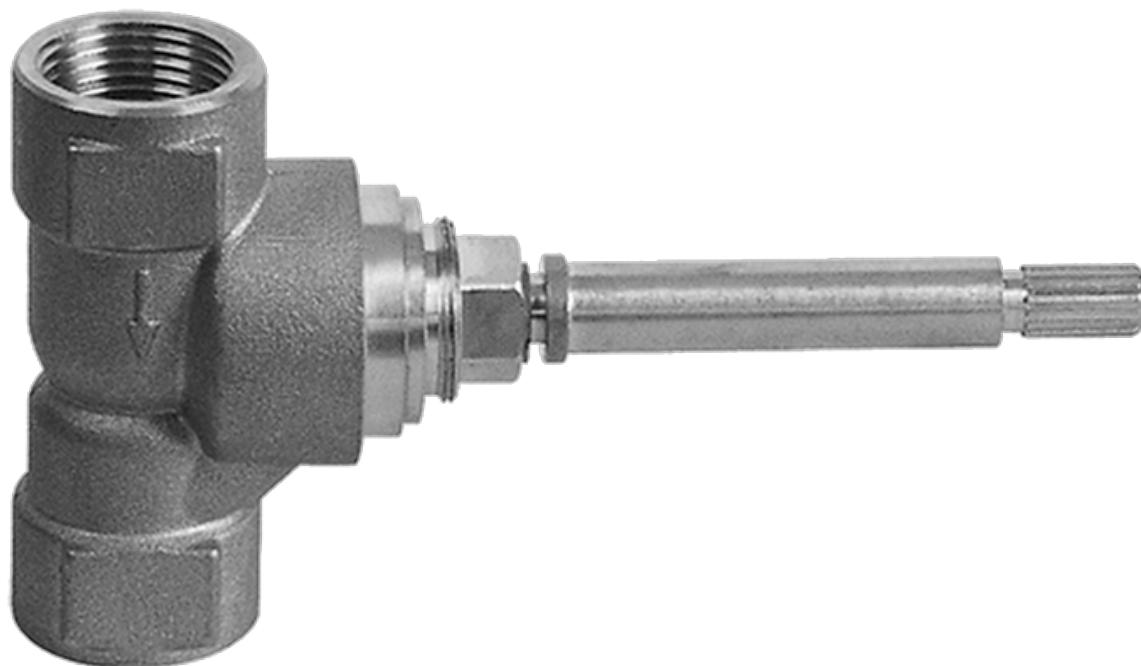

SHOWER
Canterbury Thermostatic Set
w/Body Sprays & Handshower
(Rough & Trim)
GA1.222B-LM15S

GRAFF®

Information

- 3/4" Thermostatic Valve
- 8" Showerhead with 11" Wall-Mount Arm & Flange
- Swivel Body Sprays (3 pieces)
- Handshower Set w/Wall Bracket and Wall Elbow
- Stop/Volume Control Valves (3 pieces)
- Showerhead Features No-Clog, Easy-Clean Spray Nozzles
- Optional Extension Kit
- 3/4" Thermostatic Rough Valve Flow Rate ~18 gpm @60 psi
- Flow Rates: showerhead ≤ 2.0 max gpm, handshower ≤ 1.5 max gpm

Information

- Single metal handle
- Decorative trim plate
- Use with G-8000 or G-8005 thermostatic rough valve
- To complete package, you must order rough valve
- ADA

Finishes

24K Gold

Olive Bronze

Polished
Chrome

Polished
Nickel

Steelnox[®]
(Satin Nickel)

G-8030

SHOWER
Rough
G-8075

GRAFF®

Information

- 3/4" universal inlets/outlets with female threads
- Supplied with protective plastic cover

Finishes

Polished
Chrome

Polished
Nickel

Steelnox®
(Satin Nickel)

G-8090

SHOWER
Traditional 8" Showerhead
G-8410

GRAFF®

Information

- Sunflower shape
- 112 no-clog, easy-clean rubber spray nozzles
- Metal ball-joint allows for showerhead angle adjustment
- Showerhead flow rate ≤ 1.8 max gpm
- Recommend use with ceiling shower arm
- Recommended for use at no more than 10 degrees tilt
- CALGreen