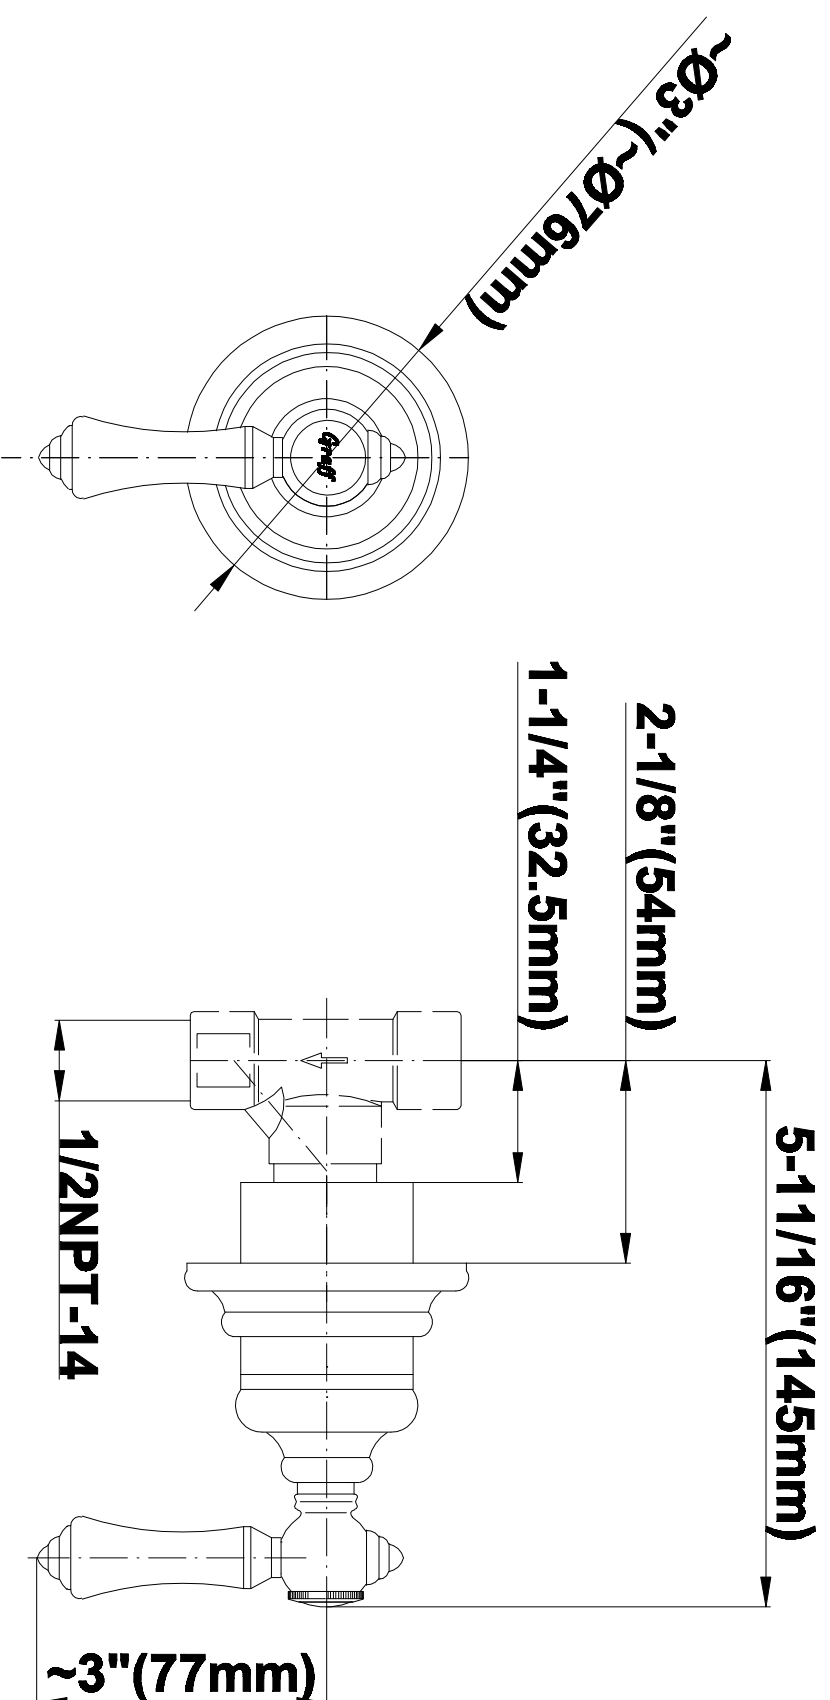

SHOWER
Canterbury Thermostatic Set
w/Body Sprays & Handshower
(Rough & Trim)
GA1.222B-LM15S

GRAFF®

Information

- 3/4" Thermostatic Valve
- 8" Showerhead with 11" Wall-Mount Arm & Flange
- Swivel Body Sprays (3 pieces)
- Handshower Set w/Wall Bracket and Wall Elbow
- Stop/Volume Control Valves (3 pieces)
- Showerhead Features No-Clog, Easy-Clean Spray Nozzles
- Optional Extension Kit
- 3/4" Thermostatic Rough Valve Flow Rate ~18 gpm @60 psi
- Flow Rates: showerhead ≤ 2.0 max gpm, handshower ≤ 1.5 max gpm

SHOWER
Rough
G-8005

GRAFF®

Information

- 18.4 gpm @ 60 psi
- 3/4" universal inlets/outlets with female threads
- Built-in service stops
- Complete serviceability from front of all units
- Supplied with protective plastic cover
- Thermostatic valve uses a paraffin wax cartridge

Polished
Chrome

Polished
Nickel

Steelnox®
(Satin Nickel)

G-8090

SHOWER
Traditional 8" Showerhead
G-8410

GRAFF®

Information

- Sunflower shape
- 112 no-clog, easy-clean rubber spray nozzles
- Metal ball-joint allows for showerhead angle adjustment
- Showerhead flow rate ≤ 1.8 max gpm
- Recommend use with ceiling shower arm
- Recommended for use at no more than 10 degrees tilt
- CALGreen