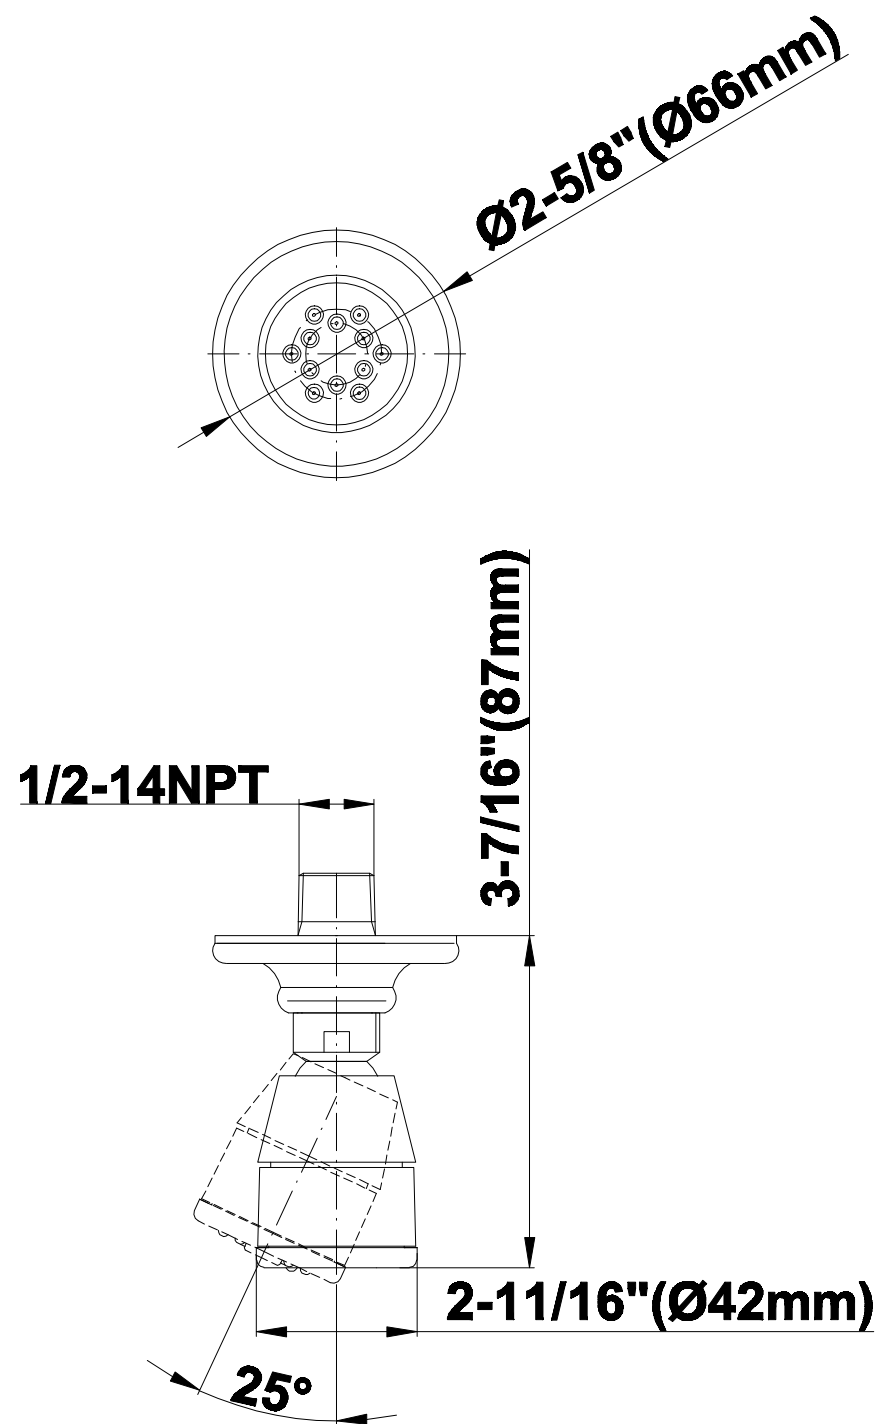

SHOWER
Canterbury Thermostatic Set
w/Body Sprays & Handshower
(Rough & Trim)
GA1.222B-LM15S

GRAFF®

Information

- 3/4" Thermostatic Valve
- 8" Showerhead with 11" Wall-Mount Arm & Flange
- Swivel Body Sprays (3 pieces)
- Handshower Set w/Wall Bracket and Wall Elbow
- Stop/Volume Control Valves (3 pieces)
- Showerhead Features No-Clog, Easy-Clean Spray Nozzles
- Optional Extension Kit
- 3/4" Thermostatic Rough Valve Flow Rate ~18 gpm @60 psi
- Flow Rates: showerhead ≤ 2.0 max gpm, handshower ≤ 1.5 max gpm

SHOWER
Rough
G-8005

GRAFF®

Information

- 18.4 gpm @ 60 psi
- 3/4" universal inlets/outlets with female threads
- Built-in service stops
- Complete serviceability from front of all units
- Supplied with protective plastic cover
- Thermostatic valve uses a paraffin wax cartridge

Polished
Chrome

Polished
Nickel

Steelnox®
(Satin Nickel)

G-8480

SHOWER
Transitional 11" Shower Arm
G-8500

GRAFF®

Information

- Includes arm and flange
- 1/2" NPT male thread inlet
- For use with all showerheads