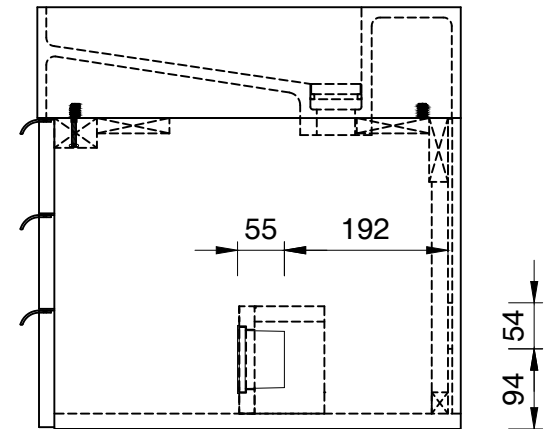

1496mm

Item Number :

- 389-V59-AGR-A
- 389-V59-CFO-A
- 389-V59-GW-A
- 389-V59-LTO-A

Mercer Island 1496mm Cabinet

Diagrams with Dimensions
page 03 of 03

NOTE ONE: Married Countertop is standard for this cabinet.
NOTE TWO: This vanity does not have a Backsplash.

59"

Item Number:

- 389-V59-AGR-A
- 389-V59-CFO-A
- 389-V59-GW-A
- 389-V59-LTO-A

JAMES MARTIN

VANITIES™

Mercer Island 59" Cabinet

Diagrams with Dimensions
page 01 of 01

1496mm

Item Number:

- 389-V59-AGR-A
- 389-V59-CFO-A
- 389-V59-GW-A
- 389-V59-LTO-A

JAMES MARTIN

VANITIES™

Mercer Island 1496mm Cabinet

Diagrams with Dimensions
page 01 of 01

59"

Item Number:
SS-368-MW
SS-368-GW
SS-368-DGG

59" Vanity Top
Diagrams with Dimensions
page 01 of 01

1497mm

Item Number:
SS-368-MW
SS-368-GW
SS-368-DGG

JAMES MARTIN

VANITIES™

1497mm Vanity Top
Diagrams with Dimensions
page 01 of 01