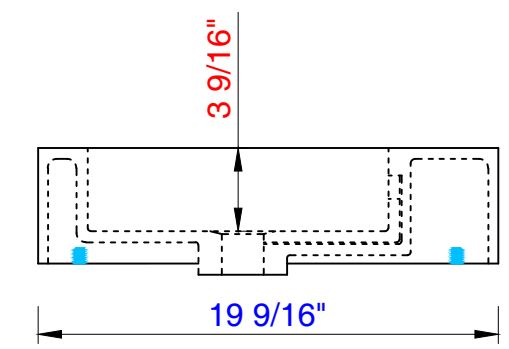

1496mm

Item Number :

- 389-V59-AGR-A
- 389-V59-CFO-A
- 389-V59-GW-A
- 389-V59-LTO-A

Mercer Island 1496mm Cabinet

Diagrams with Dimensions
page 03 of 03

NOTE ONE: Married Countertop is standard for this cabinet.
NOTE TWO: This vanity does not have a Backsplash.

59"

Item Number:

- 389-V59-AGR-A
- 389-V59-CFO-A
- 389-V59-GW-A
- 389-V59-LTO-A

JAMES MARTIN

VANITIES™

Mercer Island 59" Cabinet

Diagrams with Dimensions
page 01 of 01

1496mm

Item Number:

- 389-V59-AGR-A
- 389-V59-CFO-A
- 389-V59-GW-A
- 389-V59-LTO-A

JAMES MARTIN

VANITIES™

Mercer Island 1496mm Cabinet

Diagrams with Dimensions
page 01 of 01

59"

Item Number:
SS-368-MW
SS-368-GW
SS-368-DGG

59" Vanity Top
Diagrams with Dimensions
page 01 of 01

1497mm

Item Number:
SS-368-MW
SS-368-GW
SS-368-DGG

JAMES MARTIN

VANITIES™

1497mm Vanity Top
Diagrams with Dimensions
page 01 of 01