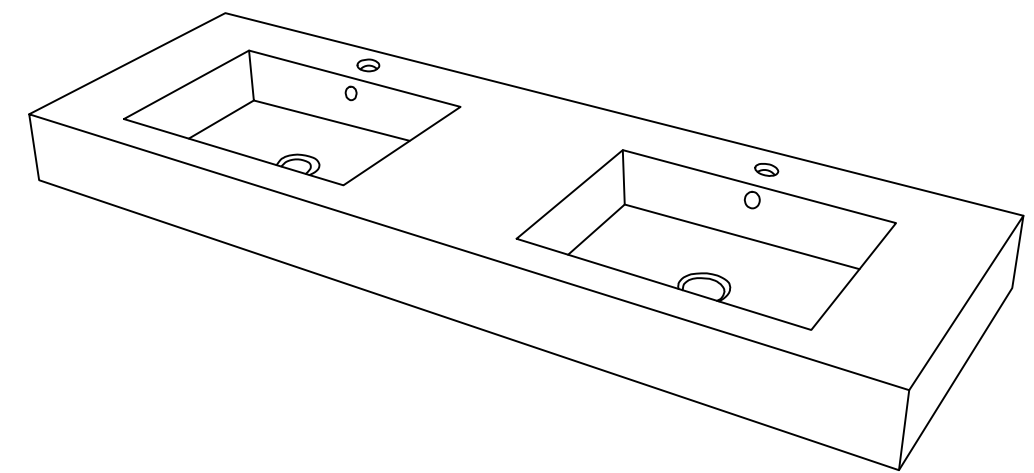

59"

Item Number:

- 389-V59-AGR-A
- 389-V59-CFO-A
- 389-V59-GW-A
- 389-V59-LTO-A

JAMES MARTIN

VANITIES™

Mercer Island 59" Cabinet

Diagrams with Dimensions
page 01 of 01

1496mm

Item Number:

- 389-V59-AGR-A
- 389-V59-CFO-A
- 389-V59-GW-A
- 389-V59-LTO-A

JAMES MARTIN

VANITIES™

Mercer Island 1496mm Cabinet

Diagrams with Dimensions
page 01 of 01

59"

Item Number:
SS-368-MW
SS-368-GW
SS-368-DGG

59" Vanity Top
Diagrams with Dimensions
page 01 of 01

1497mm

Item Number:
SS-368-MW
SS-368-GW
SS-368-DGG

JAMES MARTIN

VANITIES™

1497mm Vanity Top
Diagrams with Dimensions
page 01 of 01