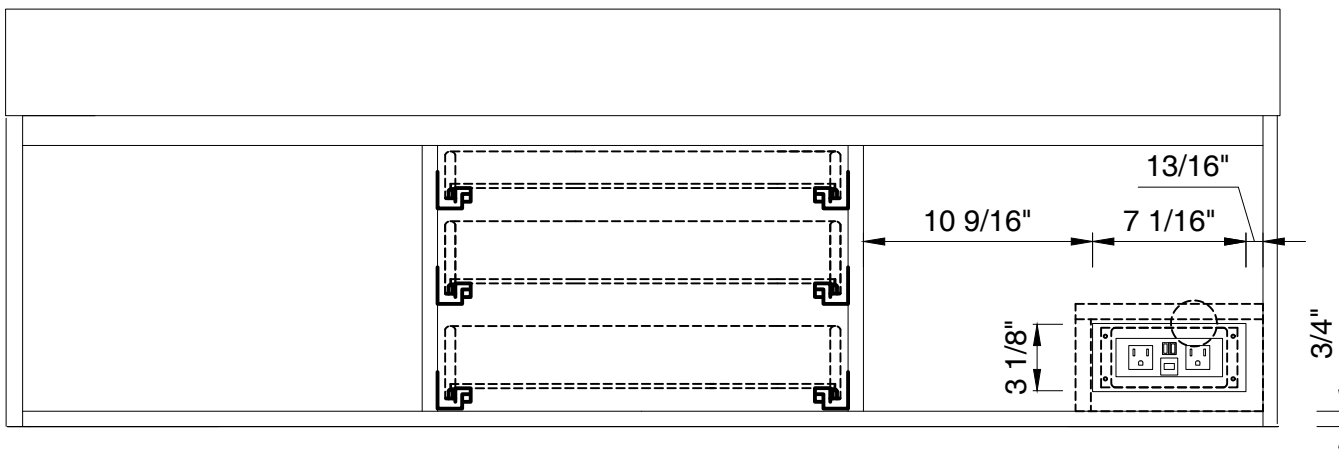

1496mm

Item Number :

- 389-V59-AGR-A
- 389-V59-CFO-A
- 389-V59-GW-A
- 389-V59-LTO-A

Mercer Island 1496mm Cabinet

Diagrams with Dimensions
page 03 of 03

NOTE ONE: Married Countertop is standard for this cabinet.
NOTE TWO: This vanity does not have a Backsplash.

59"

Item Number:

- 389-V59-AGR-A
- 389-V59-CFO-A
- 389-V59-GW-A
- 389-V59-LTO-A

JAMES MARTIN

VANITIES™

Mercer Island 59" Cabinet

Diagrams with Dimensions
page 01 of 01

1496mm

Item Number:

- 389-V59-AGR-A
- 389-V59-CFO-A
- 389-V59-GW-A
- 389-V59-LTO-A

JAMES MARTIN

VANITIES™

Mercer Island 1496mm Cabinet

Diagrams with Dimensions
page 01 of 01

59"

Item Number:
SS-368-MW
SS-368-GW
SS-368-DGG

59" Vanity Top
Diagrams with Dimensions
page 01 of 01

1497mm

Item Number:
SS-368-MW
SS-368-GW
SS-368-DGG

JAMES MARTIN

VANITIES™

1497mm Vanity Top
Diagrams with Dimensions
page 01 of 01