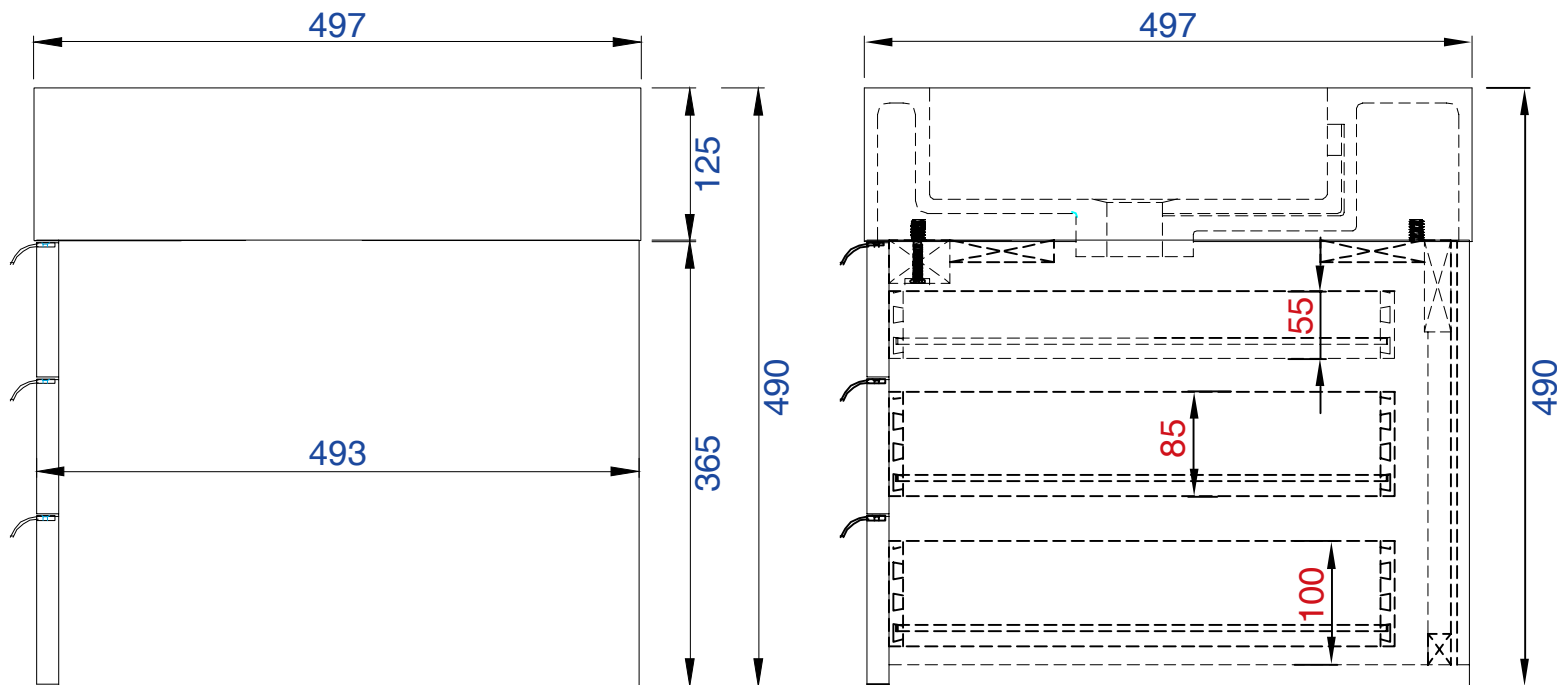

1496mm

Item Number:

- 389-V59-AGR-A
- 389-V59-CFO-A
- 389-V59-GW-A
- 389-V59-LTO-A

Mercer Island 1496mm Cabinet

Diagrams with Dimensions
page 02 of 03

NOTE ONE: Married Countertop is standard for this cabinet.

1496mm

Item Number :

- 389-V59-AGR-A
- 389-V59-CFO-A
- 389-V59-GW-A
- 389-V59-LTO-A

Mercer Island 1496mm Cabinet

Diagrams with Dimensions
page 03 of 03

NOTE ONE: Married Countertop is standard for this cabinet.
NOTE TWO: This vanity does not have a Backsplash.

59"

Item Number:

- 389-V59-AGR-A
- 389-V59-CFO-A
- 389-V59-GW-A
- 389-V59-LTO-A

JAMES MARTIN

VANITIES™

Mercer Island 59" Cabinet

Diagrams with Dimensions
page 01 of 01

1496mm

59" Vanity Top
Diagrams with Dimensions
page 01 of 01

1497mm

Item Number:
SS-368-MW
SS-368-GW
SS-368-DGG

JAMES MARTIN

VANITIES™

1497mm Vanity Top
Diagrams with Dimensions
page 01 of 01