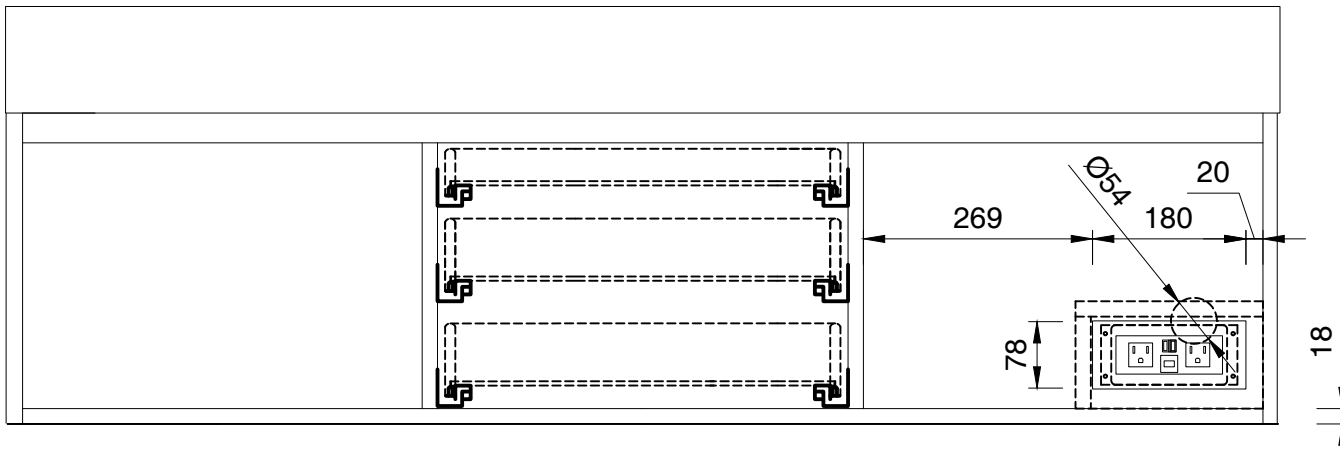

59"

Item Number:

- 389-V59-AGR-A
- 389-V59-CFO-A
- 389-V59-GW-A
- 389-V59-LTO-A

JAMES MARTIN

VANITIES™

Mercer Island 59" Cabinet

Diagrams with Dimensions
page 01 of 01

1496mm

Item Number:

- 389-V59-AGR-A
- 389-V59-CFO-A
- 389-V59-GW-A
- 389-V59-LTO-A

JAMES MARTIN

VANITIES™

Mercer Island 1496mm Cabinet

Diagrams with Dimensions
page 01 of 01

59"

Item Number:
SS-368-MW
SS-368-GW
SS-368-DGG

59" Vanity Top
Diagrams with Dimensions
page 01 of 01

1497mm

Item Number:
SS-368-MW
SS-368-GW
SS-368-DGG

JAMES MARTIN

VANITIES™

1497mm Vanity Top
Diagrams with Dimensions
page 01 of 01