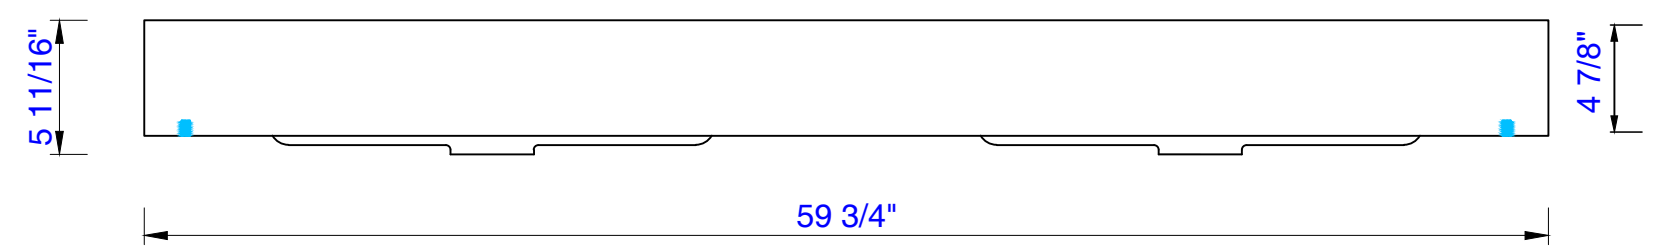

59"

Item Number:

- 389-V59-AGR-A
- 389-V59-CFO-A
- 389-V59-GW-A
- 389-V59-LTO-A

JAMES MARTIN

VANITIES™

Mercer Island 59" Cabinet

Diagrams with Dimensions
page 01 of 01

1496mm

Item Number:

- 389-V59-AGR-A
- 389-V59-CFO-A
- 389-V59-GW-A
- 389-V59-LTO-A

JAMES MARTIN

VANITIES™

Mercer Island 1496mm Cabinet

Diagrams with Dimensions
page 01 of 01

59"

Item Number:
SS-368-MW
SS-368-GW
SS-368-DGG

59" Vanity Top
Diagrams with Dimensions
page 01 of 01

1497mm

Item Number:
SS-368-MW
SS-368-GW
SS-368-DGG

JAMES MARTIN

VANITIES™

1497mm Vanity Top
Diagrams with Dimensions
page 01 of 01