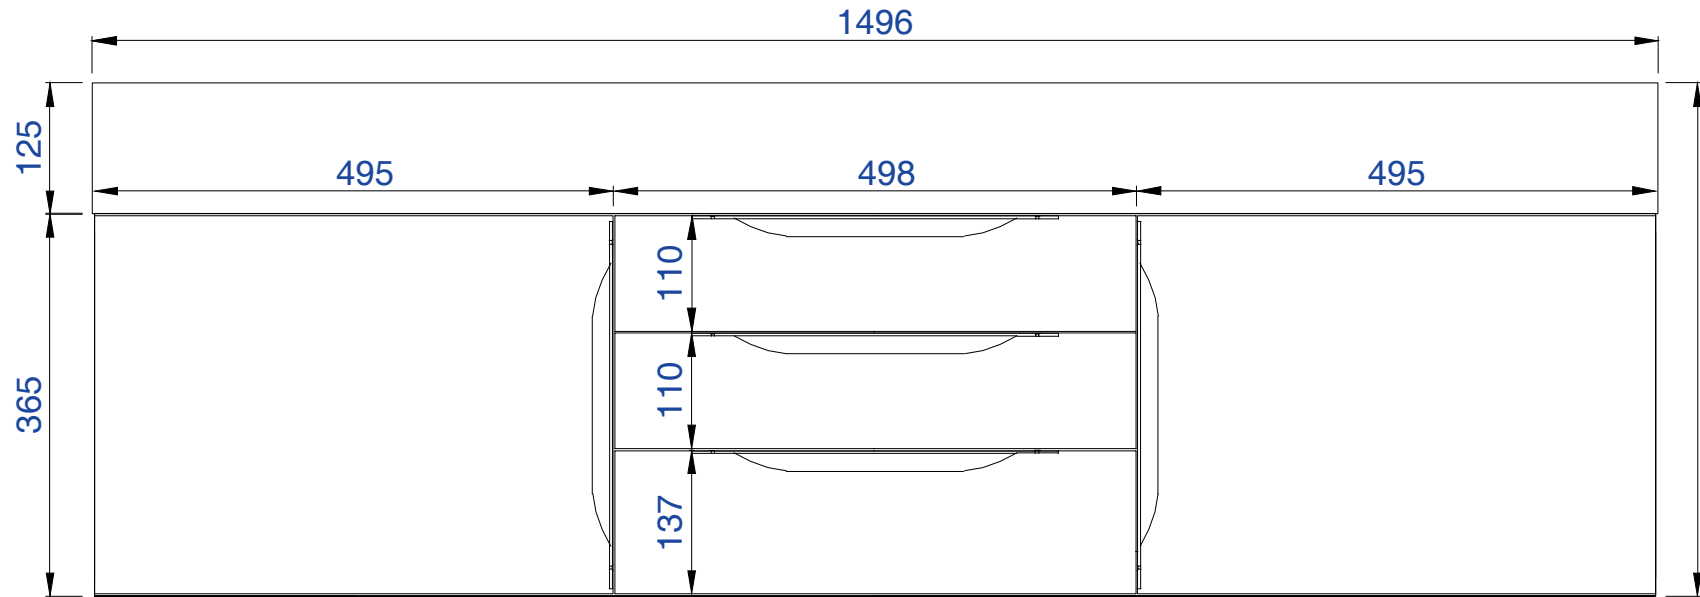

59"

Item Number:

- 389-V59-AGR-A
- 389-V59-CFO-A
- 389-V59-GW-A
- 389-V59-LTO-A

Mercer Island 59" Cabinet

Diagrams with Dimensions
page 02 of 03

NOTE ONE: Married Countertop is standard for this cabinet.

59"

1496mm

Item Number:

- 389-V59-AGR-A
- 389-V59-CFO-A
- 389-V59-GW-A
- 389-V59-LTO-A

Mercer Island 1496mm Cabinet

Diagrams with Dimensions
page 01 of 03

NOTE ONE: Married Countertop is standard for this cabinet.
NOTE TWO: This vanity does not have a Backsplash.

1496mm

Item Number:

- 389-V59-AGR-A
- 389-V59-CFO-A
- 389-V59-GW-A
- 389-V59-LTO-A

Mercer Island 1496mm Cabinet

Diagrams with Dimensions
page 02 of 03

NOTE ONE: Married Countertop is standard for this cabinet.

59" Vanity Top
Diagrams with Dimensions
page 01 of 01

1497mm

Item Number:
SS-368-MW
SS-368-GW
SS-368-DGG

JAMES MARTIN

VANITIES™

1497mm Vanity Top
Diagrams with Dimensions
page 01 of 01