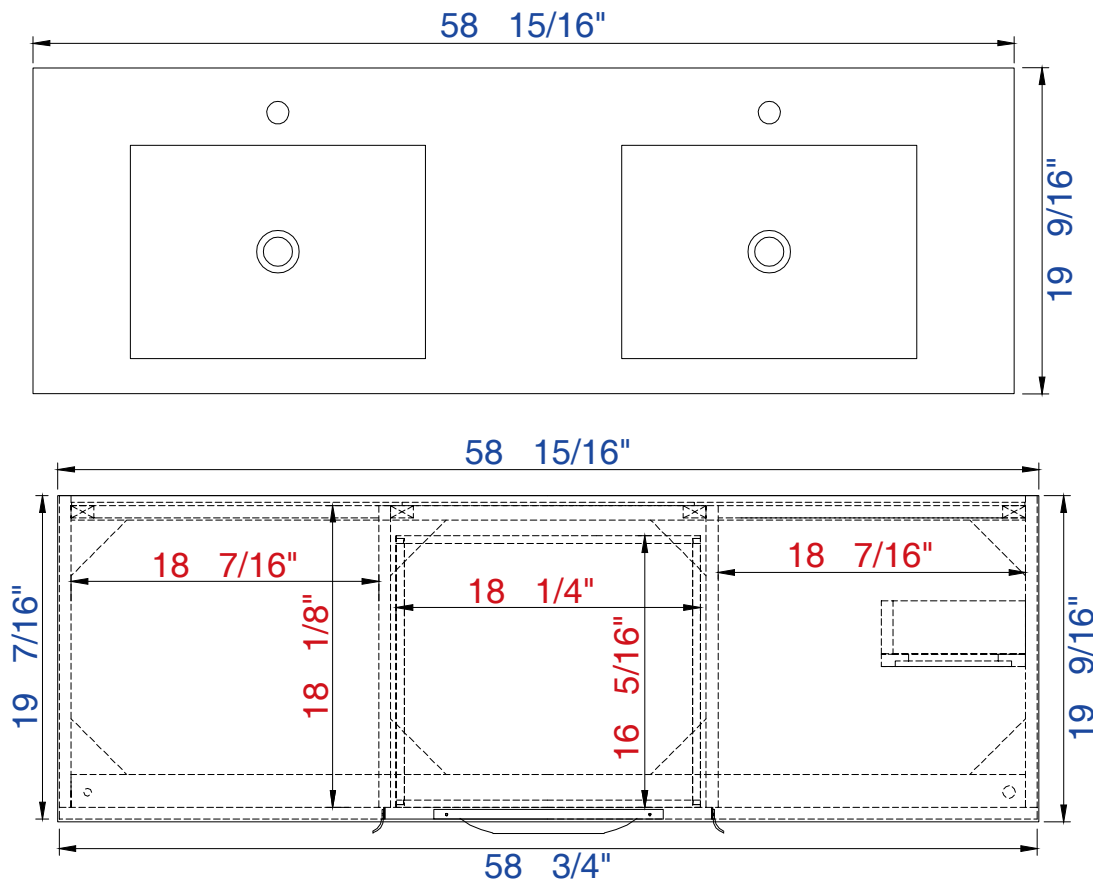

59"

Item Number :

- 389-V59-AGR-A
- 389-V59-CFO-A
- 389-V59-GW-A
- 389-V59-LTO-A

Mercer Island 59" Cabinet

Diagrams with Dimensions
page 01 of 03

NOTE ONE: Married Countertop is standard for this cabinet.
NOTE TWO: This vanity does not have a Backsplash.

59"

Item Number:

- 389-V59-AGR-A
- 389-V59-CFO-A
- 389-V59-GW-A
- 389-V59-LTO-A

Mercer Island 59" Cabinet

Diagrams with Dimensions
page 02 of 03

NOTE ONE: Married Countertop is standard for this cabinet.

59"

1496mm

Item Number:

- 389-V59-AGR-A
- 389-V59-CFO-A
- 389-V59-GW-A
- 389-V59-LTO-A

Mercer Island 1496mm Cabinet

Diagrams with Dimensions
page 01 of 03

NOTE ONE: Married Countertop is standard for this cabinet.
NOTE TWO: This vanity does not have a Backsplash.

59" Vanity Top
Diagrams with Dimensions
page 01 of 01

1497mm

Item Number:
SS-368-MW
SS-368-GW
SS-368-DGG

JAMES MARTIN

VANITIES™

1497mm Vanity Top
Diagrams with Dimensions
page 01 of 01