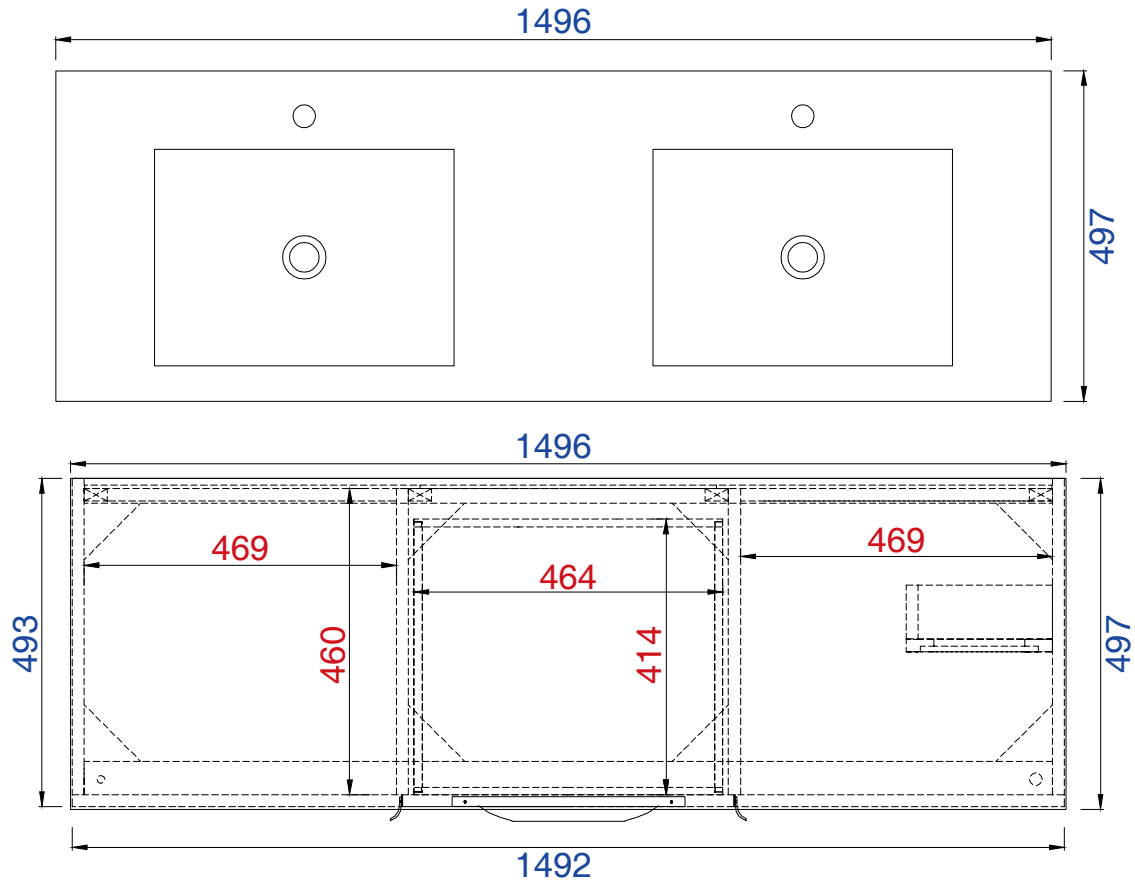

1496mm

Item Number:

- 389-V59-AGR-A
- 389-V59-CFO-A
- 389-V59-GW-A
- 389-V59-LTO-A

Mercer Island 1496mm Cabinet

Diagrams with Dimensions
page 01 of 03

NOTE ONE: Married Countertop is standard for this cabinet.
NOTE TWO: This vanity does not have a Backsplash.

1496mm

Item Number:

- 389-V59-AGR-A
- 389-V59-CFO-A
- 389-V59-GW-A
- 389-V59-LTO-A

Mercer Island 1496mm Cabinet

Diagrams with Dimensions
page 02 of 03

NOTE ONE: Married Countertop is standard for this cabinet.

1496mm

Item Number :

- 389-V59-AGR-A
- 389-V59-CFO-A
- 389-V59-GW-A
- 389-V59-LTO-A

Mercer Island 1496mm Cabinet

Diagrams with Dimensions
page 03 of 03

NOTE ONE: Married Countertop is standard for this cabinet.
NOTE TWO: This vanity does not have a Backsplash.

59" Vanity Top
Diagrams with Dimensions
page 01 of 01

1497mm

Item Number:
SS-368-MW
SS-368-GW
SS-368-DGG

JAMES MARTIN

VANITIES™

1497mm Vanity Top
Diagrams with Dimensions
page 01 of 01