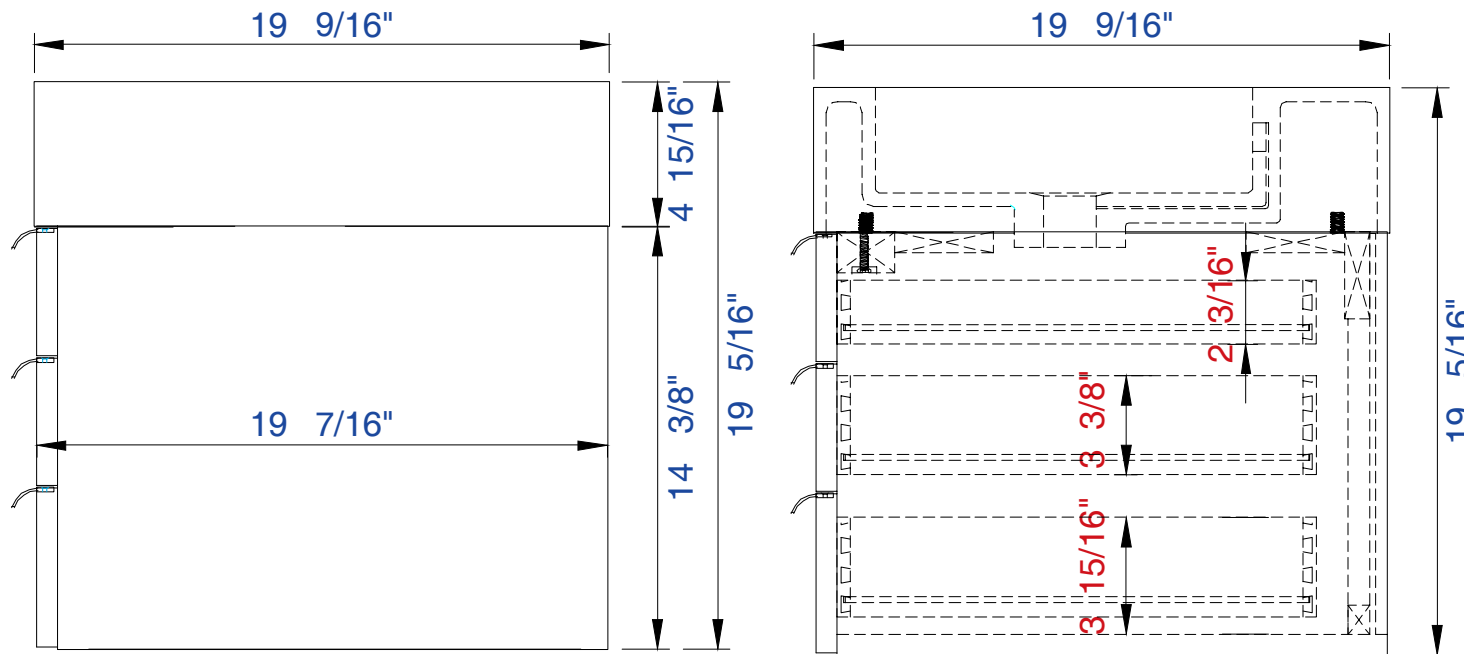

59"

Item Number :

- 389-V59-AGR-A
- 389-V59-CFO-A
- 389-V59-GW-A
- 389-V59-LTO-A

Mercer Island 59" Cabinet

Diagrams with Dimensions
page 01 of 03

NOTE ONE: Married Countertop is standard for this cabinet.
NOTE TWO: This vanity does not have a Backsplash.

59"

Item Number:

- 389-V59-AGR-A
- 389-V59-CFO-A
- 389-V59-GW-A
- 389-V59-LTO-A

Mercer Island 59" Cabinet

Diagrams with Dimensions
page 02 of 03

NOTE ONE: Married Countertop is standard for this cabinet.

59"

Item Number :

- 389-V59-AGR-A
- 389-V59-CFO-A
- 389-V59-GW-A
- 389-V59-LTO-A

Mercer Island 59" Cabinet

Diagrams with Dimensions
page 03 of 03

NOTE ONE: Married Countertop is standard for this cabinet.
NOTE TWO: This vanity does not have a Backsplash.

59" Vanity Top
Diagrams with Dimensions
page 01 of 01

1497mm

Item Number:
SS-368-MW
SS-368-GW
SS-368-DGG

JAMES MARTIN

VANITIES™

1497mm Vanity Top
Diagrams with Dimensions
page 01 of 01