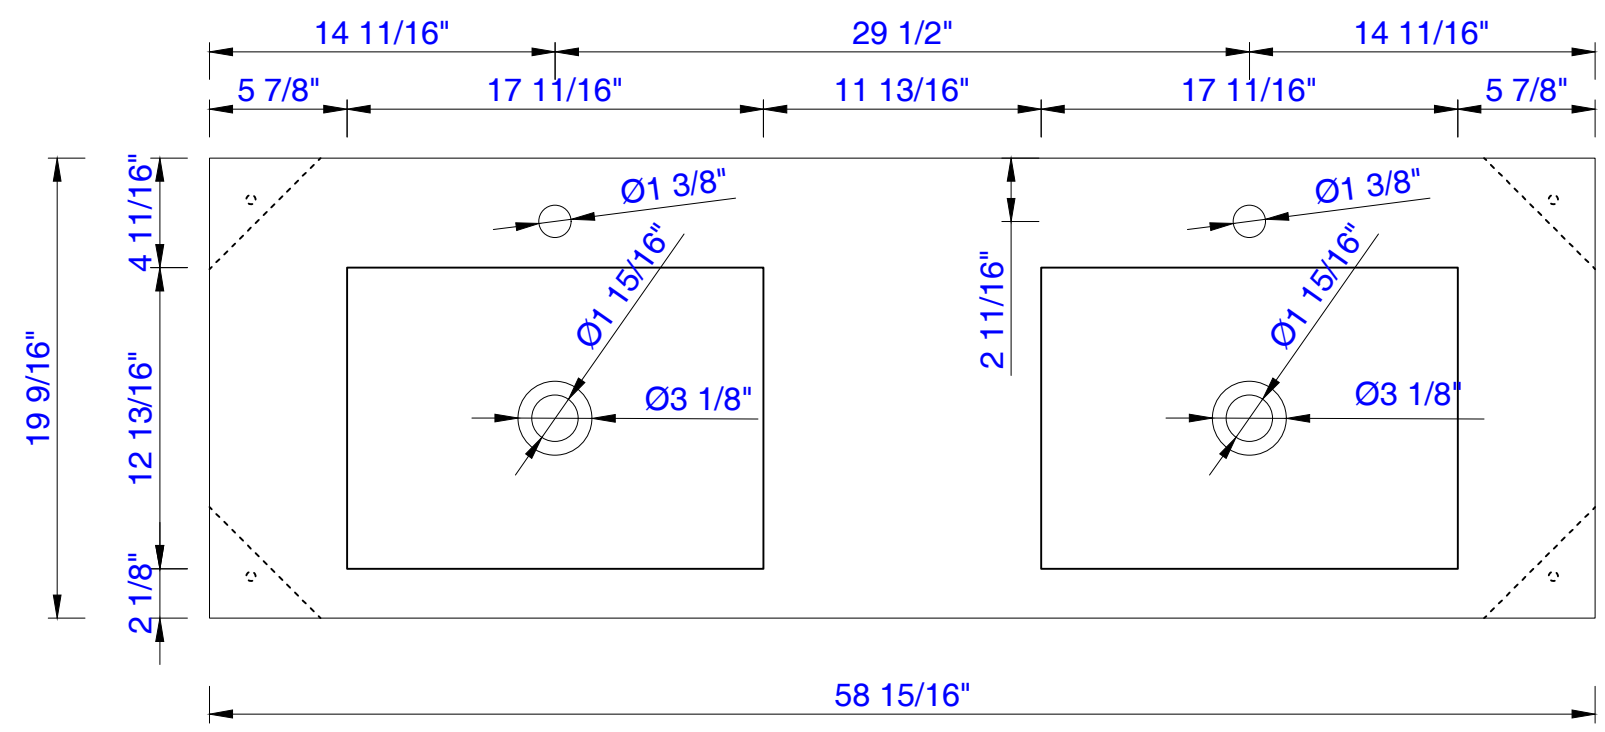

1496mm

Item Number :

- 389-V59-AGR-A
- 389-V59-CFO-A
- 389-V59-GW-A
- 389-V59-LTO-A

Mercer Island 1496mm Cabinet

Diagrams with Dimensions
page 03 of 03

NOTE ONE: Married Countertop is standard for this cabinet.
NOTE TWO: This vanity does not have a Backsplash.

59"

Item Number:

- 389-V59-AGR-A
- 389-V59-CFO-A
- 389-V59-GW-A
- 389-V59-LTO-A

JAMES MARTIN

VANITIES™

Mercer Island 59" Cabinet

Diagrams with Dimensions
page 01 of 01

1496mm

Item Number:

- 389-V59-AGR-A
- 389-V59-CFO-A
- 389-V59-GW-A
- 389-V59-LTO-A

JAMES MARTIN

VANITIES™

Mercer Island 1496mm Cabinet

Diagrams with Dimensions
page 01 of 01

59"

Item Number:
SS-368-MW
SS-368-GW
SS-368-DGG

59" Vanity Top
Diagrams with Dimensions
page 01 of 01

1497mm

Item Number:
SS-368-MW
SS-368-GW
SS-368-DGG

JAMES MARTIN

VANITIES™

1497mm Vanity Top
Diagrams with Dimensions
page 01 of 01