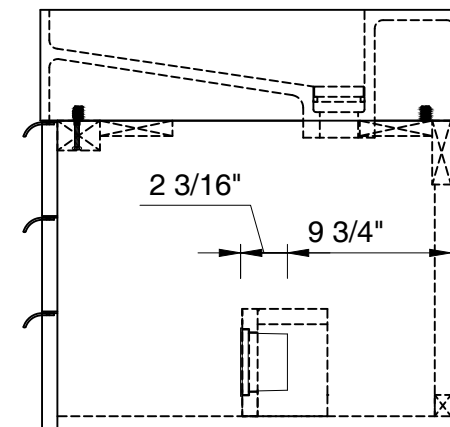

1496mm

Item Number :

- 389-V59-AGR-A
- 389-V59-CFO-A
- 389-V59-GW-A
- 389-V59-LTO-A

Mercer Island 1496mm Cabinet

Diagrams with Dimensions
page 03 of 03

NOTE ONE: Married Countertop is standard for this cabinet.
NOTE TWO: This vanity does not have a Backsplash.

59"

Item Number:

- 389-V59-AGR-A
- 389-V59-CFO-A
- 389-V59-GW-A
- 389-V59-LTO-A

JAMES MARTIN

VANITIES™

Mercer Island 59" Cabinet

Diagrams with Dimensions
page 01 of 01

1496mm

Item Number:

- 389-V59-AGR-A
- 389-V59-CFO-A
- 389-V59-GW-A
- 389-V59-LTO-A

JAMES MARTIN

VANITIES™

Mercer Island 1496mm Cabinet

Diagrams with Dimensions
page 01 of 01

59"

Item Number:
SS-368-MW
SS-368-GW
SS-368-DGG

59" Vanity Top
Diagrams with Dimensions
page 01 of 01

1497mm

Item Number:
SS-368-MW
SS-368-GW
SS-368-DGG

JAMES MARTIN

VANITIES™

1497mm Vanity Top
Diagrams with Dimensions
page 01 of 01