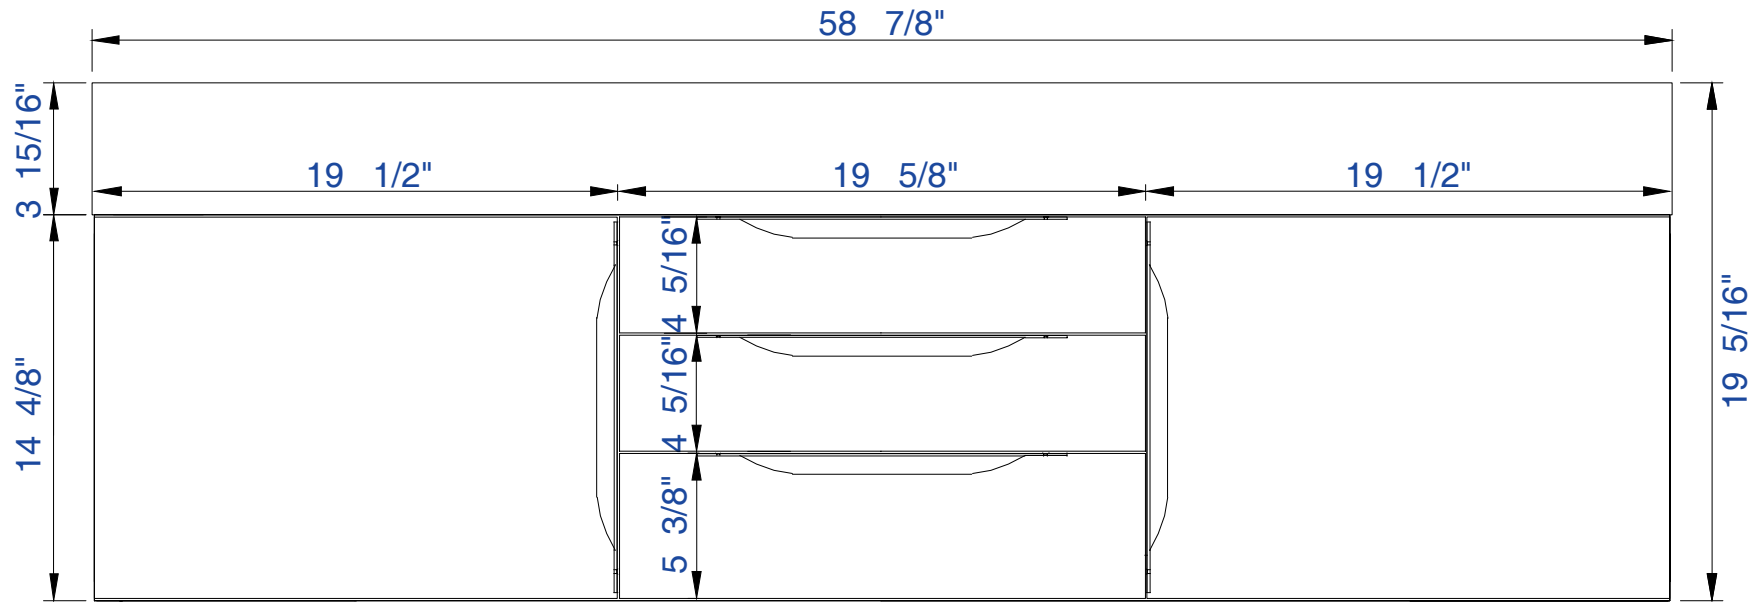

59"

Item Number :

- 389-V59-AGR-A
- 389-V59-CFO-A
- 389-V59-GW-A
- 389-V59-LTO-A

Mercer Island 59" Cabinet

Diagrams with Dimensions
page 01 of 03

NOTE ONE: Married Countertop is standard for this cabinet.
NOTE TWO: This vanity does not have a Backsplash.

59"

Item Number:

- 389-V59-AGR-A
- 389-V59-CFO-A
- 389-V59-GW-A
- 389-V59-LTO-A

Mercer Island 59" Cabinet

Diagrams with Dimensions
page 02 of 03

NOTE ONE: Married Countertop is standard for this cabinet.

59"

1496mm

Item Number:

- 389-V59-AGR-A
- 389-V59-CFO-A
- 389-V59-GW-A
- 389-V59-LTO-A

Mercer Island 1496mm Cabinet

Diagrams with Dimensions
page 01 of 03

NOTE ONE: Married Countertop is standard for this cabinet.
NOTE TWO: This vanity does not have a Backsplash.

59" Vanity Top
Diagrams with Dimensions
page 01 of 01

1497mm

Item Number:
SS-368-MW
SS-368-GW
SS-368-DGG

JAMES MARTIN

VANITIES™

1497mm Vanity Top
Diagrams with Dimensions
page 01 of 01