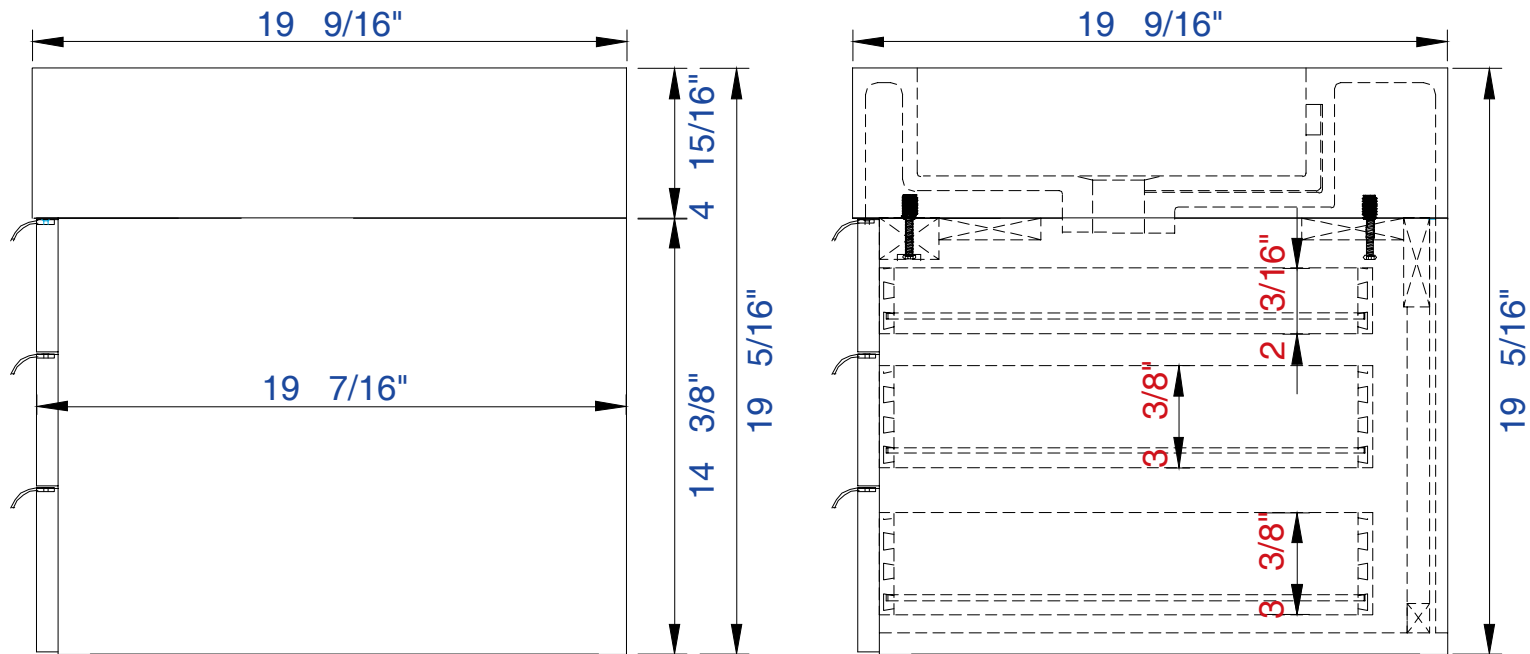

Mercer Island 48" Cabinet

Diagrams with Dimensions
page 03 of 03

NOTE ONE: Married Countertop is standard for this cabinet.
NOTE TWO: This vanity does not have a Backsplash.