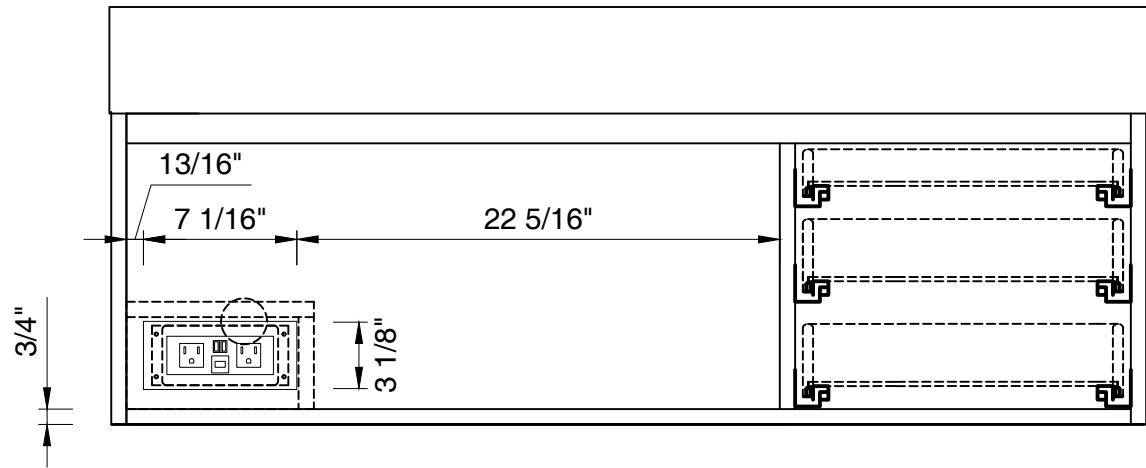

1219mm

Item Number :

- 389-V48-AGR-A
- 389-V48-CFO-A
- 389-V48-GW-A
- 389-V48-LTO-A

Mercer Island 1219mm Cabinet

Diagrams with Dimensions
page 03 of 03

NOTE ONE: Married Countertop is standard for this cabinet.
NOTE TWO: This vanity does not have a Backsplash.

48"

Item Number:

- 389-V48-AGR-A
- 389-V48-CFO-A
- 389-V48-GW-A
- 389-V48-LTO-A

JAMES MARTIN

VANITIES™

Mercer Island 48" Cabinet

Diagrams with Dimensions
page 01 of 01

1219mm

Item Number:

- 389-V48-AGR-A
- 389-V48-CFO-A
- 389-V48-GW-A
- 389-V48-LTO-A

JAMES MARTIN

VANITIES™

Mercer Island 1219mm Cabinet

Diagrams with Dimensions
page 01 of 01

48"

Item Number:
SS-348-MW
SS-348-GW
SS-348-DGG

JAMES MARTIN

VANITIES™

48" Vanity Top
Diagrams with Dimensions
page 01 of 01

1219mm

Item Number:
SS-348-MW
SS-348-GW
SS-348-DGG

JAMES MARTIN

VANITIES™

1219mm Vanity Top
Diagrams with Dimensions
page 01 of 01