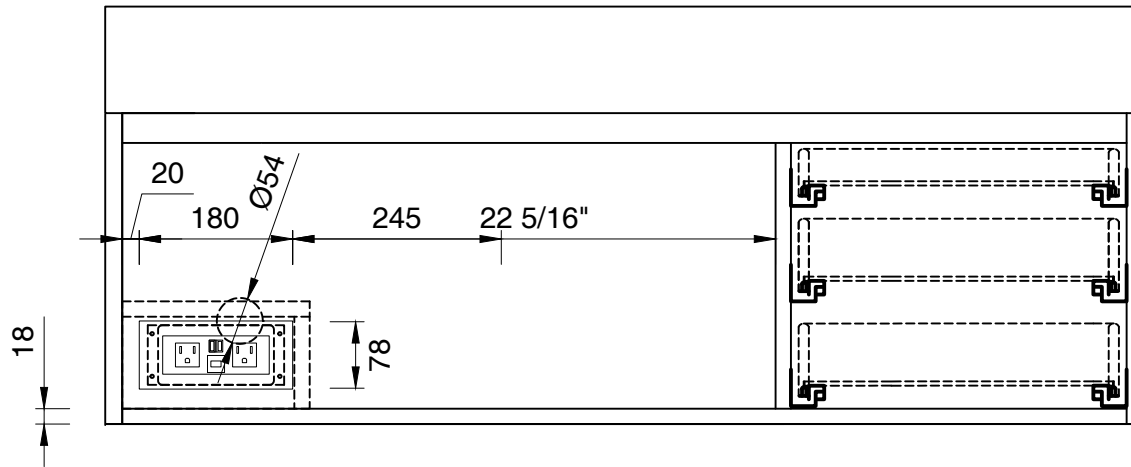

48"

Item Number:

- 389-V48-AGR-A
- 389-V48-CFO-A
- 389-V48-GW-A
- 389-V48-LTO-A

JAMES MARTIN

VANITIES™

Mercer Island 48" Cabinet

Diagrams with Dimensions
page 01 of 01

1219mm

Item Number:

- 389-V48-AGR-A
- 389-V48-CFO-A
- 389-V48-GW-A
- 389-V48-LTO-A

JAMES MARTIN

VANITIES™

Mercer Island 1219mm Cabinet

Diagrams with Dimensions
page 01 of 01

48"

Item Number:
SS-348-MW
SS-348-GW
SS-348-DGG

JAMES MARTIN

VANITIES™

48" Vanity Top
Diagrams with Dimensions
page 01 of 01

1219mm

Item Number:
SS-348-MW
SS-348-GW
SS-348-DGG

JAMES MARTIN

VANITIES™

1219mm Vanity Top
Diagrams with Dimensions
page 01 of 01