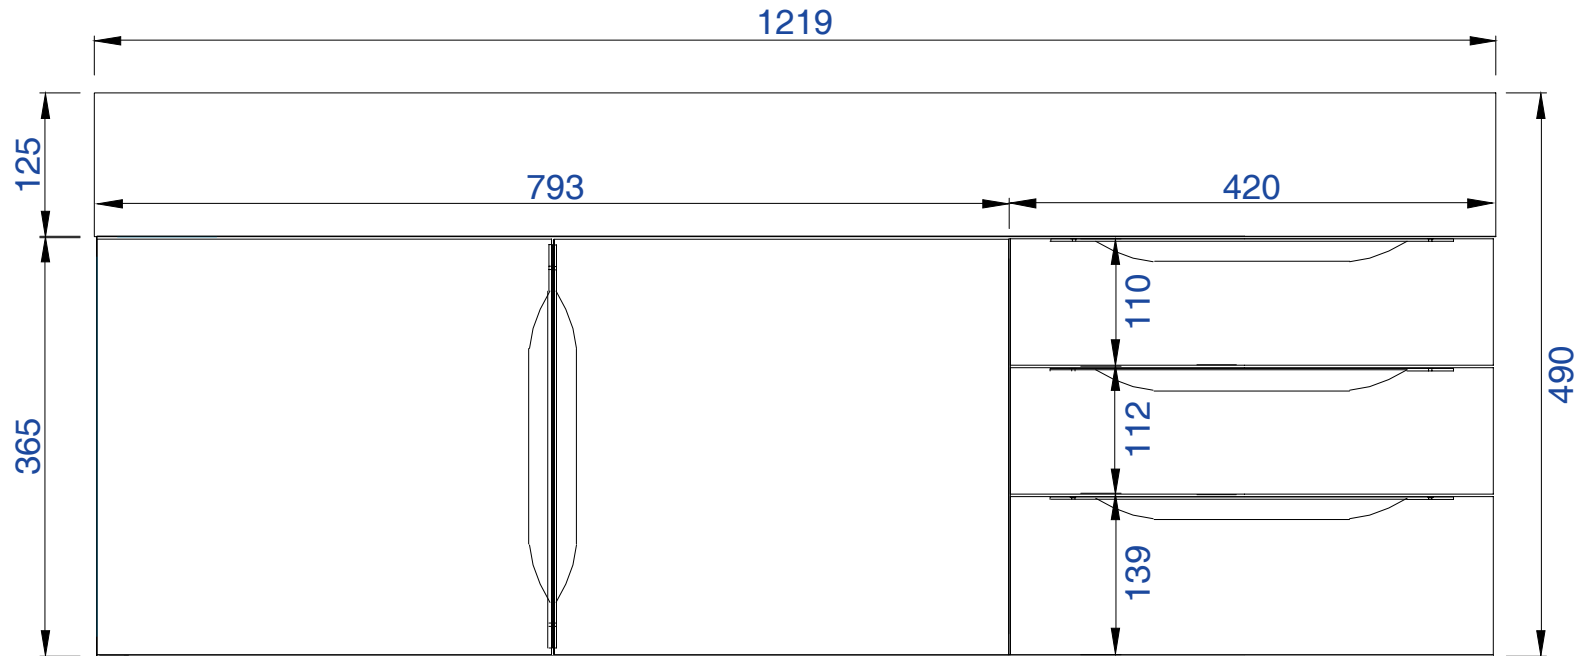

48"

Item Number:

- 389-V48-AGR-A
- 389-V48-CFO-A
- 389-V48-GW-A
- 389-V48-LTO-A

Mercer Island 48" Cabinet

Diagrams with Dimensions
page 02 of 03

NOTE ONE: Married Countertop is standard for this cabinet.

48"

1219mm

Item Number:

- 389-V48-AGR-A
- 389-V48-CFO-A
- 389-V48-GW-A
- 389-V48-LTO-A

Mercer Island 1219mm Cabinet

Diagrams with Dimensions
page 01 of 03

NOTE ONE: Married Countertop is standard for this cabinet.
NOTE TWO: This vanity does not have a Backsplash.

1219mm

Item Number:

- 389-V48-AGR-A
- 389-V48-CFO-A
- 389-V48-GW-A
- 389-V48-LTO-A

Mercer Island 1219mm Cabinet

Diagrams with Dimensions
page 02 of 03

NOTE ONE: Married Countertop is standard for this cabinet.

JAMES MARTIN

VANITIES™

48" Vanity Top
Diagrams with Dimensions
page 01 of 01

1219mm

Item Number:
SS-348-MW
SS-348-GW
SS-348-DGG

JAMES MARTIN

VANITIES™

1219mm Vanity Top
Diagrams with Dimensions
page 01 of 01