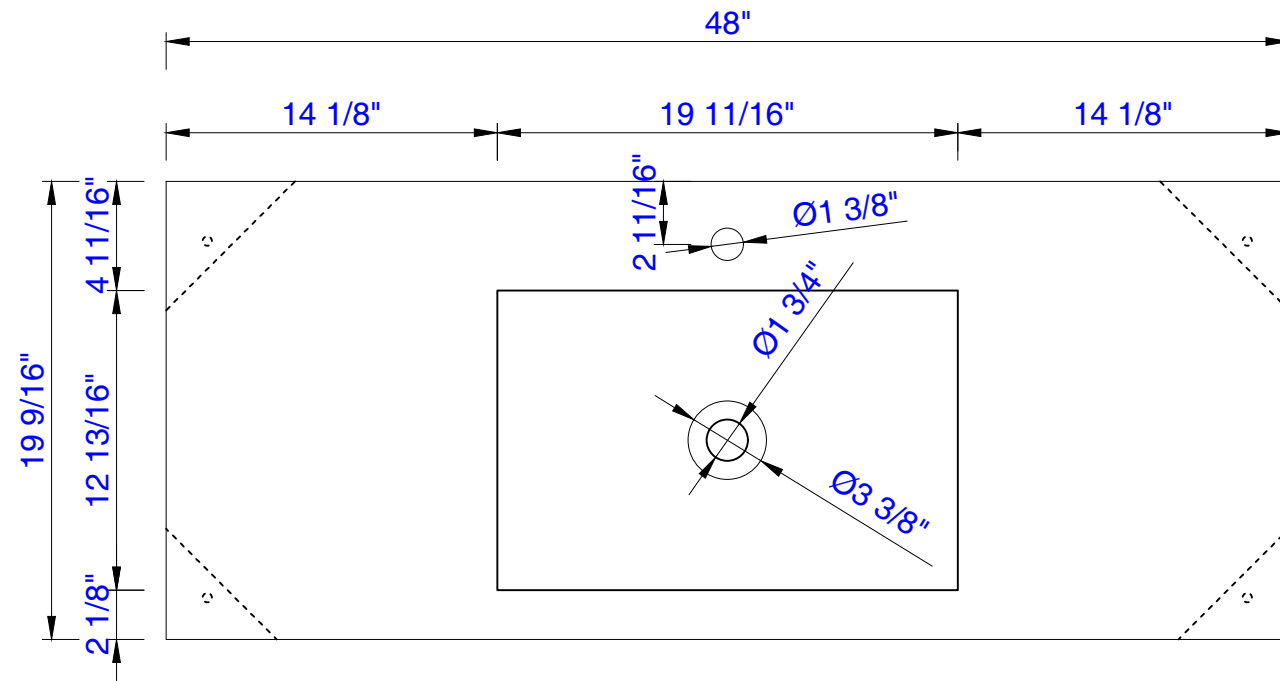

1219mm

Item Number :

- 389-V48-AGR-A
- 389-V48-CFO-A
- 389-V48-GW-A
- 389-V48-LTO-A

Mercer Island 1219mm Cabinet

Diagrams with Dimensions
page 03 of 03

NOTE ONE: Married Countertop is standard for this cabinet.
NOTE TWO: This vanity does not have a Backsplash.

48"

Item Number:

- 389-V48-AGR-A
- 389-V48-CFO-A
- 389-V48-GW-A
- 389-V48-LTO-A

JAMES MARTIN

VANITIES™

Mercer Island 48" Cabinet

Diagrams with Dimensions
page 01 of 01

1219mm

Item Number:

- 389-V48-AGR-A
- 389-V48-CFO-A
- 389-V48-GW-A
- 389-V48-LTO-A

JAMES MARTIN

VANITIES™

Mercer Island 1219mm Cabinet

Diagrams with Dimensions
page 01 of 01

48"

Item Number:
SS-348-MW
SS-348-GW
SS-348-DGG

JAMES MARTIN

VANITIES™

48" Vanity Top
Diagrams with Dimensions
page 01 of 01

1219mm

Item Number:
SS-348-MW
SS-348-GW
SS-348-DGG

JAMES MARTIN

VANITIES™

1219mm Vanity Top
Diagrams with Dimensions
page 01 of 01