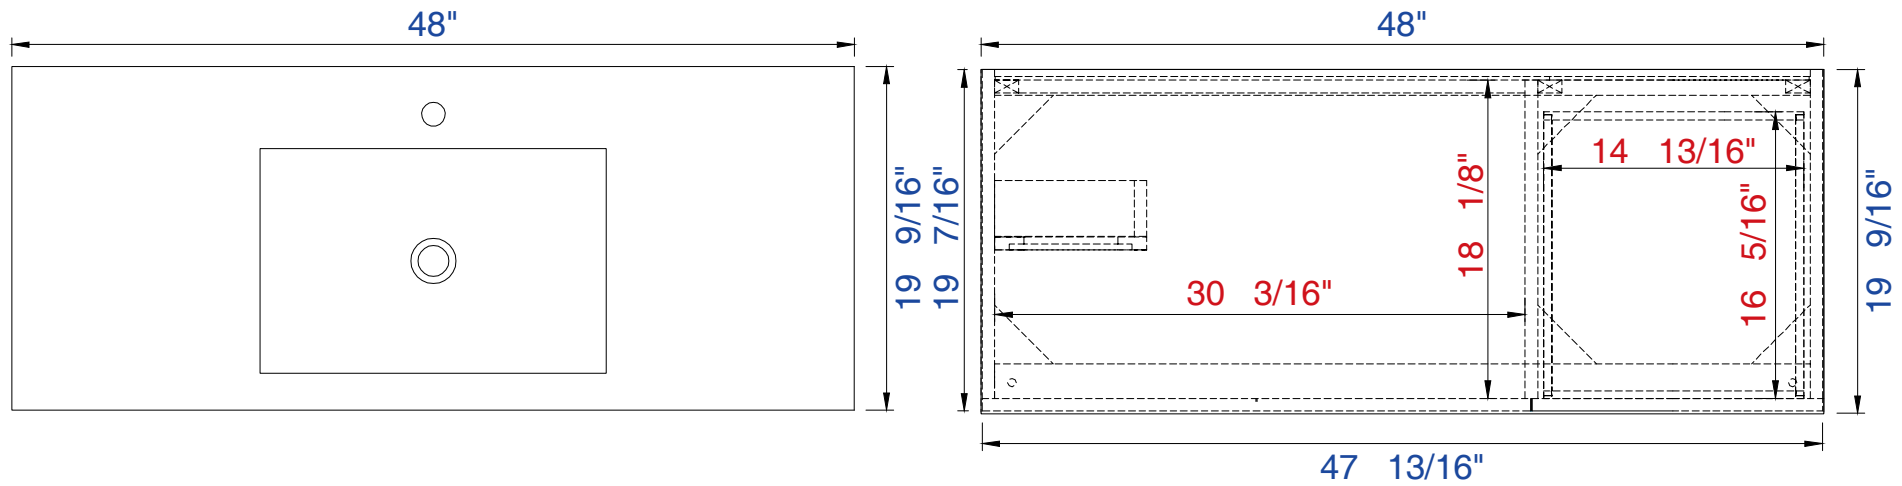

48"

Item Number :

- 389-V48-AGR-A
- 389-V48-CFO-A
- 389-V48-GW-A
- 389-V48-LTO-A

Mercer Island 48" Cabinet

Diagrams with Dimensions
page 01 of 03

NOTE ONE: Married Countertop is standard for this cabinet.
NOTE TWO: This vanity does not have a Backsplash.

48"

Item Number:

- 389-V48-AGR-A
- 389-V48-CFO-A
- 389-V48-GW-A
- 389-V48-LTO-A

Mercer Island 48" Cabinet

Diagrams with Dimensions
page 02 of 03

NOTE ONE: Married Countertop is standard for this cabinet.

48"

1219mm

Item Number:

- 389-V48-AGR-A
- 389-V48-CFO-A
- 389-V48-GW-A
- 389-V48-LTO-A

Mercer Island 1219mm Cabinet

Diagrams with Dimensions
page 01 of 03

NOTE ONE: Married Countertop is standard for this cabinet.
NOTE TWO: This vanity does not have a Backsplash.

JAMES MARTIN

VANITIES™

48" Vanity Top
Diagrams with Dimensions
page 01 of 01

1219mm

Item Number:
SS-348-MW
SS-348-GW
SS-348-DGG

JAMES MARTIN

VANITIES™

1219mm Vanity Top
Diagrams with Dimensions
page 01 of 01