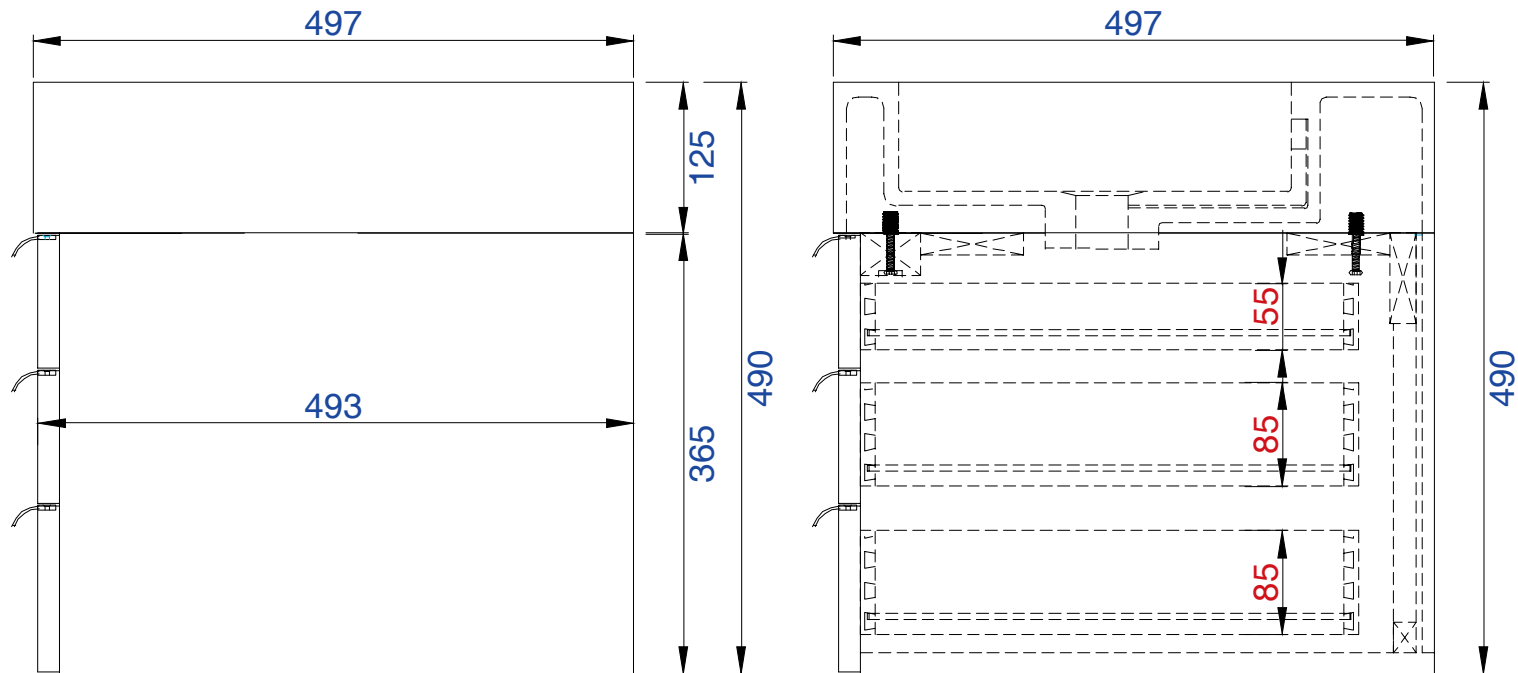

1219mm

Item Number:

- 389-V48-AGR-A
- 389-V48-CFO-A
- 389-V48-GW-A
- 389-V48-LTO-A

Mercer Island 1219mm Cabinet

Diagrams with Dimensions
page 02 of 03

NOTE ONE: Married Countertop is standard for this cabinet.

1219mm

Item Number :

- 389-V48-AGR-A
- 389-V48-CFO-A
- 389-V48-GW-A
- 389-V48-LTO-A

Mercer Island 1219mm Cabinet

Diagrams with Dimensions
page 03 of 03

NOTE ONE: Married Countertop is standard for this cabinet.
NOTE TWO: This vanity does not have a Backsplash.

48"

Item Number:

- 389-V48-AGR-A
- 389-V48-CFO-A
- 389-V48-GW-A
- 389-V48-LTO-A

JAMES MARTIN

VANITIES™

Mercer Island 48" Cabinet

Diagrams with Dimensions
page 01 of 01

1219mm

JAMES MARTIN

VANITIES™

48" Vanity Top
Diagrams with Dimensions
page 01 of 01

1219mm

Item Number:
SS-348-MW
SS-348-GW
SS-348-DGG

JAMES MARTIN

VANITIES™

1219mm Vanity Top
Diagrams with Dimensions
page 01 of 01