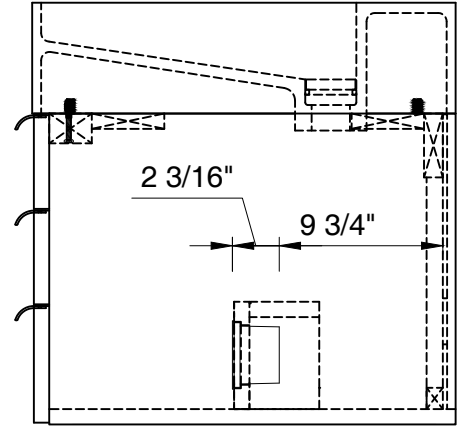

1219mm

Item Number :

- 389-V48-AGR-A
- 389-V48-CFO-A
- 389-V48-GW-A
- 389-V48-LTO-A

Mercer Island 1219mm Cabinet

Diagrams with Dimensions
page 03 of 03

NOTE ONE: Married Countertop is standard for this cabinet.
NOTE TWO: This vanity does not have a Backsplash.

48"

Item Number:

- 389-V48-AGR-A
- 389-V48-CFO-A
- 389-V48-GW-A
- 389-V48-LTO-A

JAMES MARTIN

VANITIES™

Mercer Island 48" Cabinet

Diagrams with Dimensions
page 01 of 01

1219mm

Item Number:

- 389-V48-AGR-A
- 389-V48-CFO-A
- 389-V48-GW-A
- 389-V48-LTO-A

JAMES MARTIN

VANITIES™

Mercer Island 1219mm Cabinet

Diagrams with Dimensions
page 01 of 01

48"

Item Number:
SS-348-MW
SS-348-GW
SS-348-DGG

JAMES MARTIN

VANITIES™

48" Vanity Top
Diagrams with Dimensions
page 01 of 01

1219mm

Item Number:
SS-348-MW
SS-348-GW
SS-348-DGG

JAMES MARTIN

VANITIES™

1219mm Vanity Top
Diagrams with Dimensions
page 01 of 01