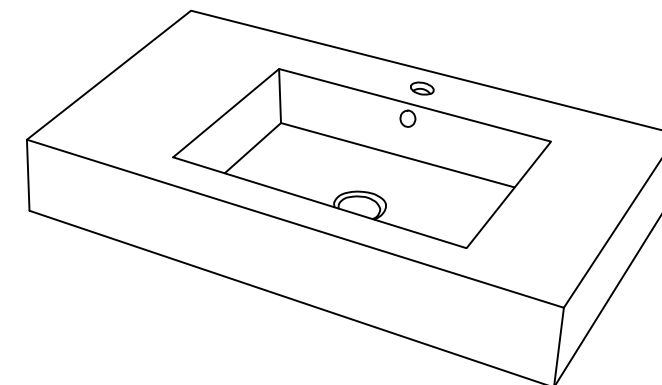

48"

Item Number:

- 389-V48-AGR-A
- 389-V48-CFO-A
- 389-V48-GW-A
- 389-V48-LTO-A

JAMES MARTIN

VANITIES™

Mercer Island 48" Cabinet

Diagrams with Dimensions
page 01 of 01

1219mm

Item Number:

- 389-V48-AGR-A
- 389-V48-CFO-A
- 389-V48-GW-A
- 389-V48-LTO-A

JAMES MARTIN

VANITIES™

Mercer Island 1219mm Cabinet

Diagrams with Dimensions
page 01 of 01

48"

Item Number:
SS-348-MW
SS-348-GW
SS-348-DGG

JAMES MARTIN

VANITIES™

48" Vanity Top
Diagrams with Dimensions
page 01 of 01

1219mm

Item Number:
SS-348-MW
SS-348-GW
SS-348-DGG

JAMES MARTIN

VANITIES™

1219mm Vanity Top
Diagrams with Dimensions
page 01 of 01