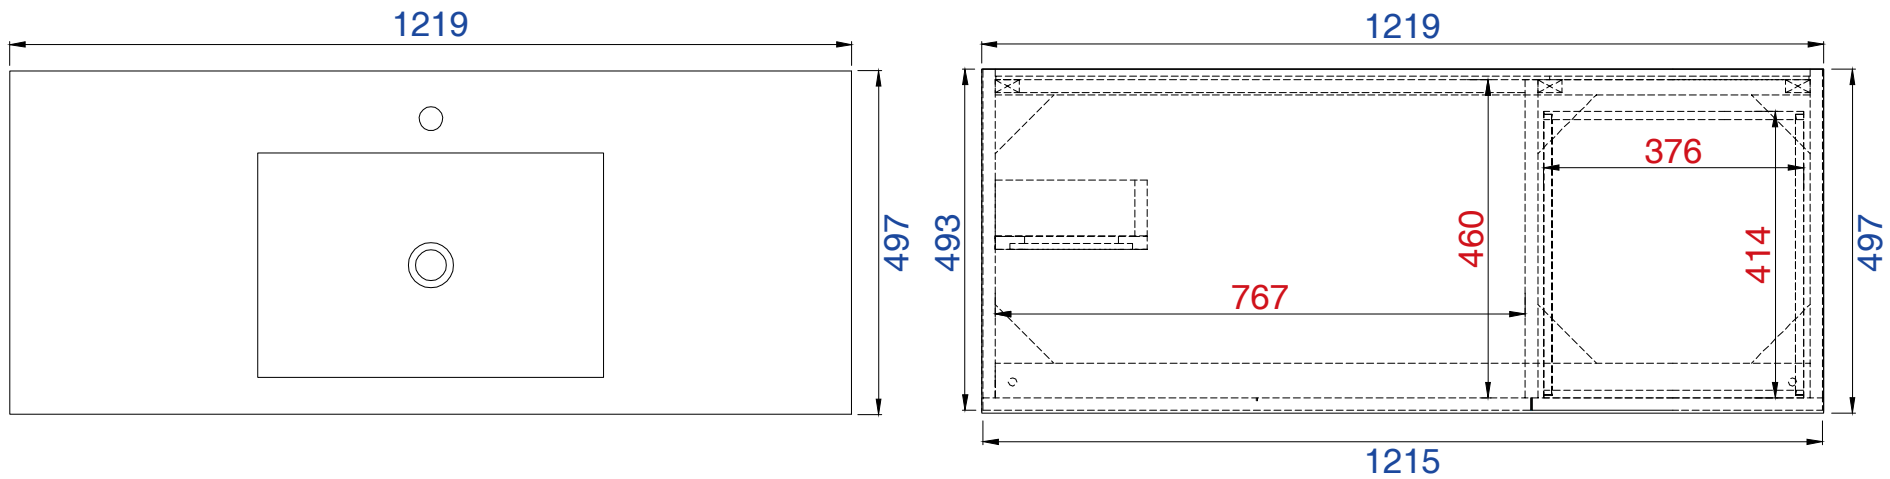

1219mm

Item Number:

- 389-V48-AGR-A
- 389-V48-CFO-A
- 389-V48-GW-A
- 389-V48-LTO-A

Mercer Island 1219mm Cabinet

Diagrams with Dimensions
page 02 of 03

NOTE ONE: Married Countertop is standard for this cabinet.

1219mm

Item Number :

- 389-V48-AGR-A
- 389-V48-CFO-A
- 389-V48-GW-A
- 389-V48-LTO-A

Mercer Island 1219mm Cabinet

Diagrams with Dimensions
page 03 of 03

NOTE ONE: Married Countertop is standard for this cabinet.
NOTE TWO: This vanity does not have a Backsplash.

48"

Item Number:

- 389-V48-AGR-A
- 389-V48-CFO-A
- 389-V48-GW-A
- 389-V48-LTO-A

JAMES MARTIN

VANITIES™

Mercer Island 48" Cabinet

Diagrams with Dimensions
page 01 of 01

1219mm

JAMES MARTIN

VANITIES™

48" Vanity Top
Diagrams with Dimensions
page 01 of 01

1219mm

Item Number:
SS-348-MW
SS-348-GW
SS-348-DGG

JAMES MARTIN

VANITIES™

1219mm Vanity Top
Diagrams with Dimensions
page 01 of 01