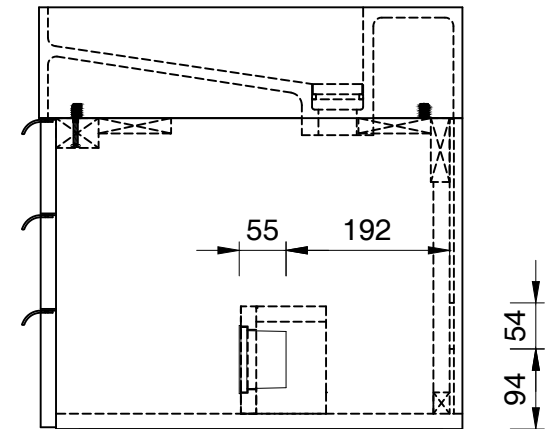

1219mm

Item Number :

- 389-V48-AGR-A
- 389-V48-CFO-A
- 389-V48-GW-A
- 389-V48-LTO-A

Mercer Island 1219mm Cabinet

Diagrams with Dimensions
page 03 of 03

NOTE ONE: Married Countertop is standard for this cabinet.
NOTE TWO: This vanity does not have a Backsplash.

48"

Item Number:

- 389-V48-AGR-A
- 389-V48-CFO-A
- 389-V48-GW-A
- 389-V48-LTO-A

JAMES MARTIN

VANITIES™

Mercer Island 48" Cabinet

Diagrams with Dimensions
page 01 of 01

1219mm

Item Number:

- 389-V48-AGR-A
- 389-V48-CFO-A
- 389-V48-GW-A
- 389-V48-LTO-A

JAMES MARTIN

VANITIES™

Mercer Island 1219mm Cabinet

Diagrams with Dimensions
page 01 of 01

48"

Item Number:
SS-348-MW
SS-348-GW
SS-348-DGG

JAMES MARTIN

VANITIES™

48" Vanity Top
Diagrams with Dimensions
page 01 of 01

1219mm

Item Number:
SS-348-MW
SS-348-GW
SS-348-DGG

JAMES MARTIN

VANITIES™

1219mm Vanity Top
Diagrams with Dimensions
page 01 of 01