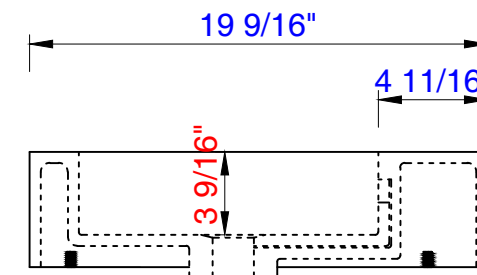

1219mm

Item Number :

- 389-V48-AGR-A
- 389-V48-CFO-A
- 389-V48-GW-A
- 389-V48-LTO-A

Mercer Island 1219mm Cabinet

Diagrams with Dimensions
page 03 of 03

NOTE ONE: Married Countertop is standard for this cabinet.
NOTE TWO: This vanity does not have a Backsplash.

48"

Item Number:

- 389-V48-AGR-A
- 389-V48-CFO-A
- 389-V48-GW-A
- 389-V48-LTO-A

JAMES MARTIN

VANITIES™

Mercer Island 48" Cabinet

Diagrams with Dimensions
page 01 of 01

1219mm

Item Number:

- 389-V48-AGR-A
- 389-V48-CFO-A
- 389-V48-GW-A
- 389-V48-LTO-A

JAMES MARTIN

VANITIES™

Mercer Island 1219mm Cabinet

Diagrams with Dimensions
page 01 of 01

48"

Item Number:
SS-348-MW
SS-348-GW
SS-348-DGG

JAMES MARTIN

VANITIES™

48" Vanity Top
Diagrams with Dimensions
page 01 of 01

1219mm

Item Number:
SS-348-MW
SS-348-GW
SS-348-DGG

JAMES MARTIN

VANITIES™

1219mm Vanity Top
Diagrams with Dimensions
page 01 of 01