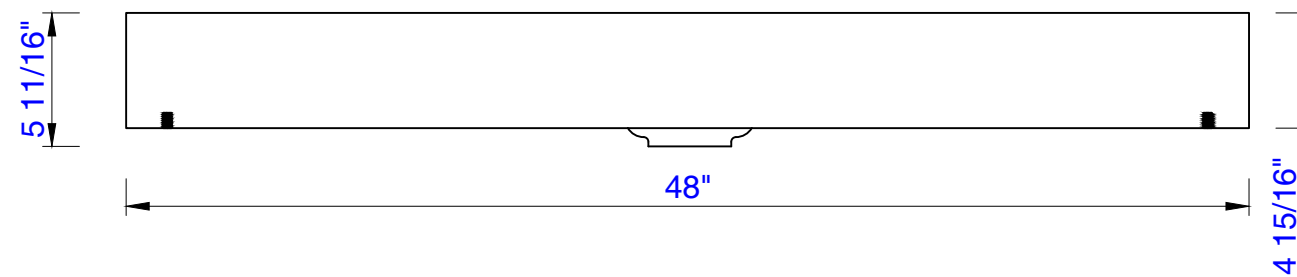

48"

Item Number:

- 389-V48-AGR-A
- 389-V48-CFO-A
- 389-V48-GW-A
- 389-V48-LTO-A

JAMES MARTIN

VANITIES™

Mercer Island 48" Cabinet

Diagrams with Dimensions
page 01 of 01

1219mm

Item Number:

- 389-V48-AGR-A
- 389-V48-CFO-A
- 389-V48-GW-A
- 389-V48-LTO-A

JAMES MARTIN

VANITIES™

Mercer Island 1219mm Cabinet

Diagrams with Dimensions
page 01 of 01

48"

Item Number:
SS-348-MW
SS-348-GW
SS-348-DGG

JAMES MARTIN

VANITIES™

48" Vanity Top
Diagrams with Dimensions
page 01 of 01

1219mm

Item Number:
SS-348-MW
SS-348-GW
SS-348-DGG

JAMES MARTIN

VANITIES™

1219mm Vanity Top
Diagrams with Dimensions
page 01 of 01