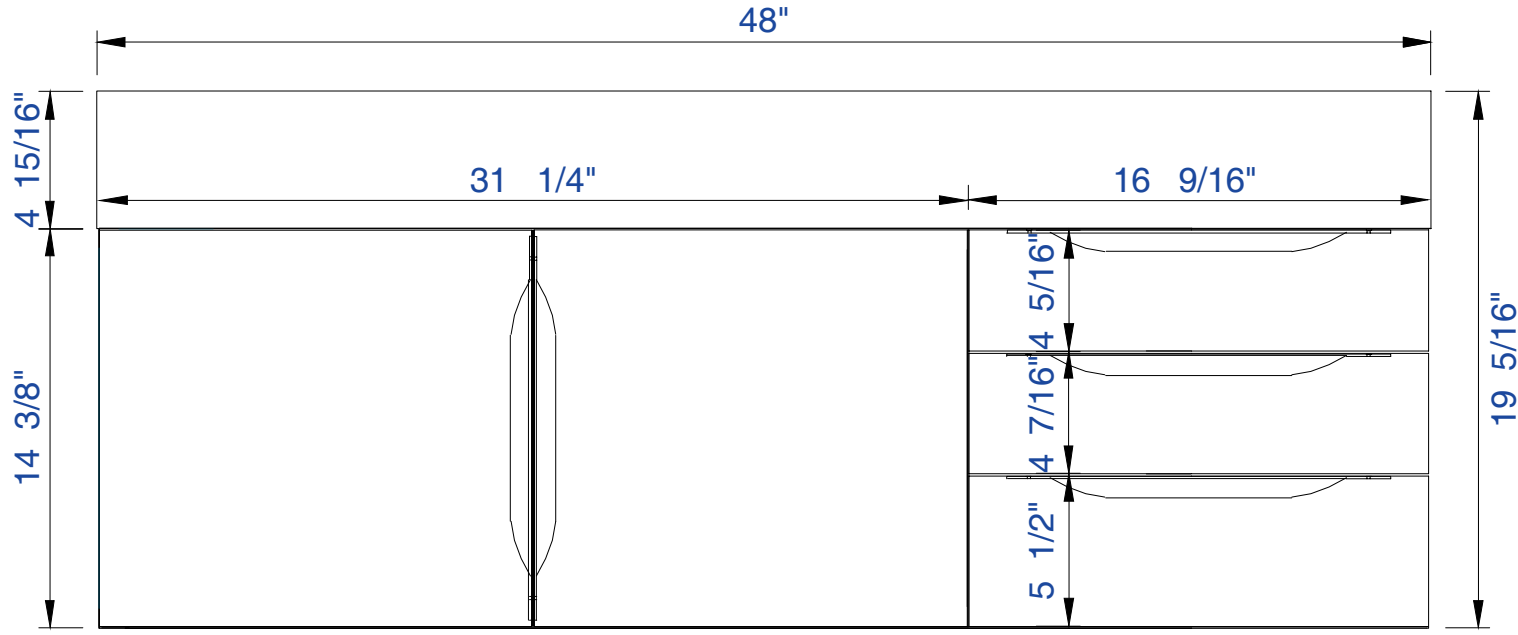

48"

Item Number :

- 389-V48-AGR-A
- 389-V48-CFO-A
- 389-V48-GW-A
- 389-V48-LTO-A

Mercer Island 48" Cabinet

Diagrams with Dimensions
page 01 of 03

NOTE ONE: Married Countertop is standard for this cabinet.
NOTE TWO: This vanity does not have a Backsplash.

48"

Item Number:

- 389-V48-AGR-A
- 389-V48-CFO-A
- 389-V48-GW-A
- 389-V48-LTO-A

Mercer Island 48" Cabinet

Diagrams with Dimensions
page 02 of 03

NOTE ONE: Married Countertop is standard for this cabinet.

48"

1219mm

Item Number:

- 389-V48-AGR-A
- 389-V48-CFO-A
- 389-V48-GW-A
- 389-V48-LTO-A

Mercer Island 1219mm Cabinet

Diagrams with Dimensions
page 01 of 03

NOTE ONE: Married Countertop is standard for this cabinet.
NOTE TWO: This vanity does not have a Backsplash.

JAMES MARTIN

VANITIES™

48" Vanity Top
Diagrams with Dimensions
page 01 of 01

1219mm

Item Number:
SS-348-MW
SS-348-GW
SS-348-DGG

JAMES MARTIN

VANITIES™

1219mm Vanity Top
Diagrams with Dimensions
page 01 of 01