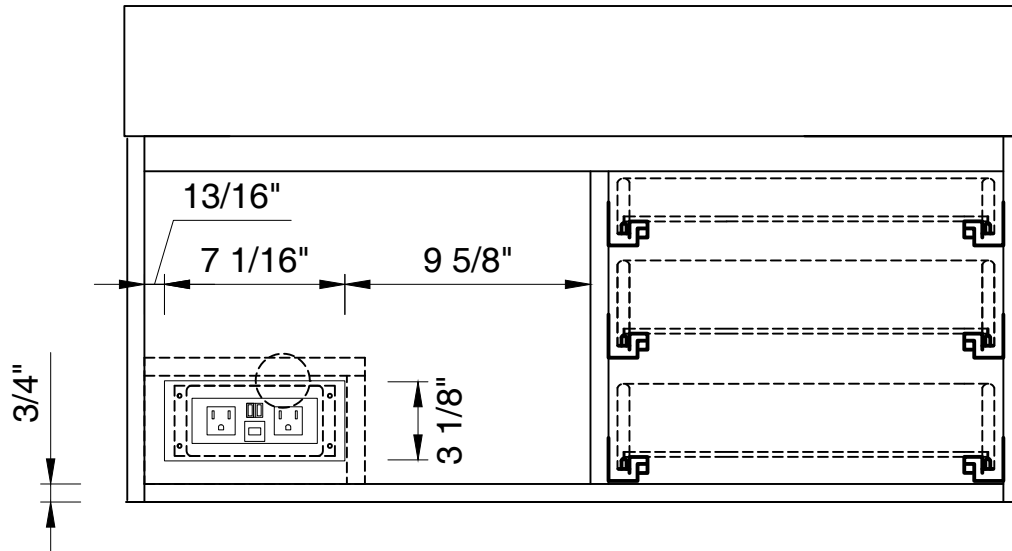

897mm

Item Number :

- 389-V36-AGR-A
- 389-V36-CFO-A
- 389-V36-GW-A
- 389-V36-LTO-A

Mercer Island 897mm Cabinet

Diagrams with Dimensions
page 03 of 03

NOTE ONE: Married Countertop is standard for this cabinet.
NOTE TWO: This vanity does not have a Backsplash.

36"

Item Number:

- 389-V36-AGR-A
- 389-V36-CFO-A
- 389-V36-GW-A
- 389-V36-LTO-A

JAMES MARTIN

VANITIES™

Mercer Island 36" Cabinet

Diagrams with Dimensions
page 01 of 01

897mm

Item Number:

- 389-V36-AGR-A
- 389-V36-CFO-A
- 389-V36-GW-A
- 389-V36-LTO-A

JAMES MARTIN

VANITIES™

Mercer Island 897mm Cabinet

Diagrams with Dimensions
page 01 of 01

35.4"

Item Number:
SS-366-MW
SS-366-GW
SS-366-DGG

JAMES MARTIN

VANITIES™

35.4" Vanity Top
Diagrams with Dimensions
page 01 of 01

897mm

Item Number:
SS-366-MW
SS-366-GW
SS-366-DGG

JAMES MARTIN

VANITIES™

897mm Vanity Top
Diagrams with Dimensions
page 01 of 01