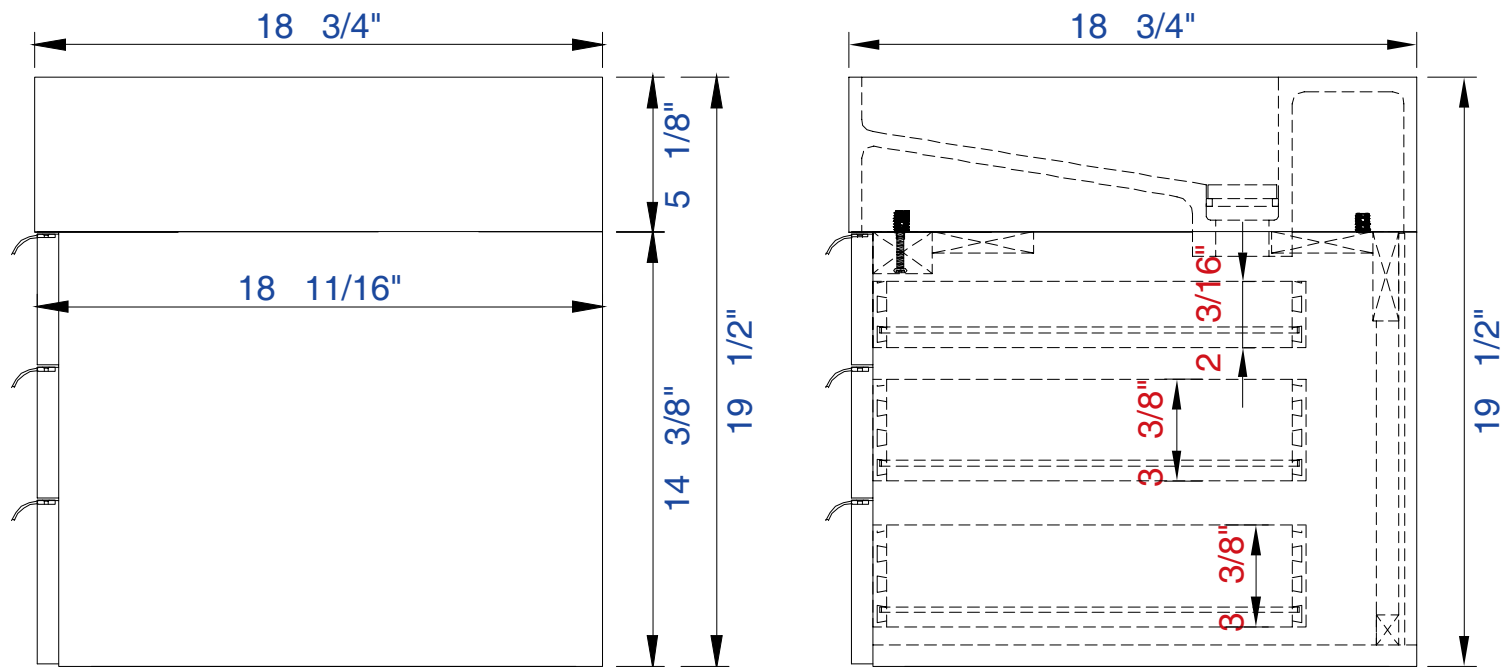

Mercer Island 36" Cabinet

Diagrams with Dimensions
page 03 of 03

NOTE ONE: Married Countertop is standard for this cabinet.
NOTE TWO: This vanity does not have a Backsplash.