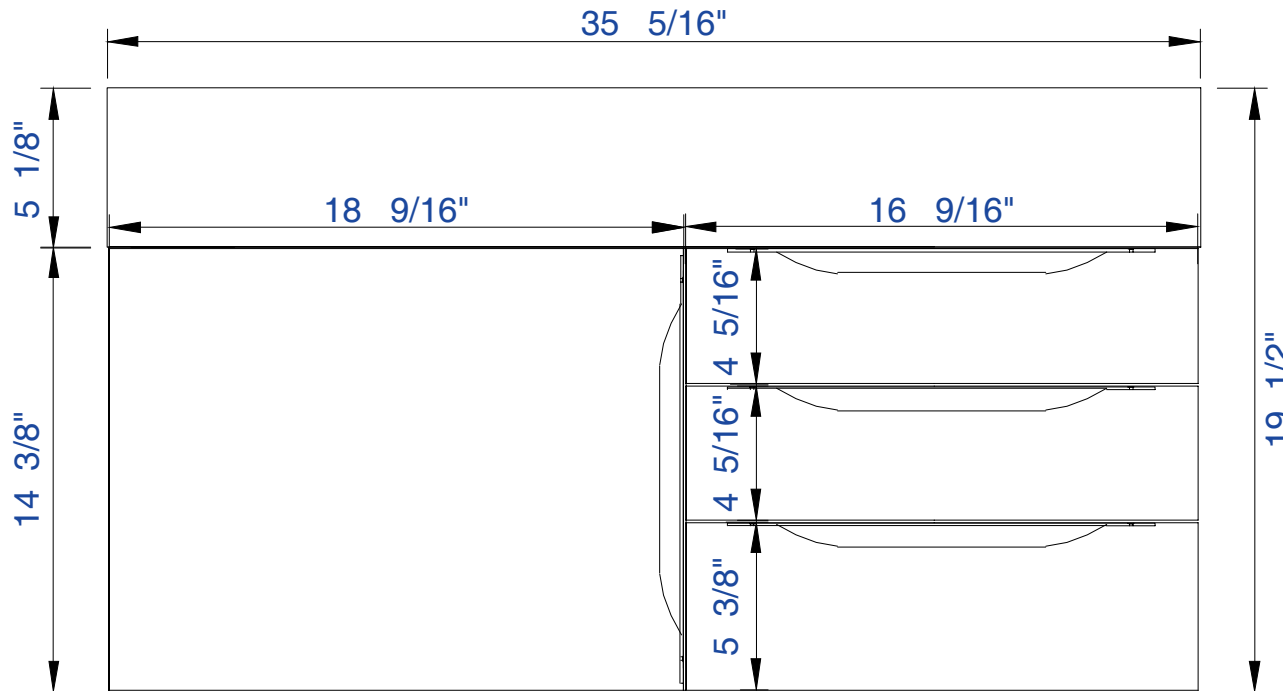

36"

Item Number :

- 389-V36-AGR-A
- 389-V36-CFO-A
- 389-V36-GW-A
- 389-V36-LTO-A

Mercer Island 36" Cabinet

Diagrams with Dimensions
page 01 of 03

NOTE ONE: Married Countertop is standard for this cabinet.
NOTE TWO: This vanity does not have a Backsplash.

36"

Item Number:

- 389-V36-AGR-A
- 389-V36-CFO-A
- 389-V36-GW-A
- 389-V36-LTO-A

Mercer Island 36" Cabinet

Diagrams with Dimensions
page 02 of 03

NOTE ONE: Married Countertop is standard for this cabinet.

36"

897mm

Item Number :

- 389-V36-AGR-A
- 389-V36-CFO-A
- 389-V36-GW-A
- 389-V36-LTO-A

Mercer Island 897mm Cabinet

Diagrams with Dimensions
page 01 of 03

NOTE ONE: Married Countertop is standard for this cabinet.
NOTE TWO: This vanity does not have a Backsplash.

JAMES MARTIN

VANITIES™

35.4" Vanity Top
Diagrams with Dimensions
page 01 of 01

897mm

Item Number:
SS-366-MW
SS-366-GW
SS-366-DGG

JAMES MARTIN

VANITIES™

897mm Vanity Top
Diagrams with Dimensions
page 01 of 01