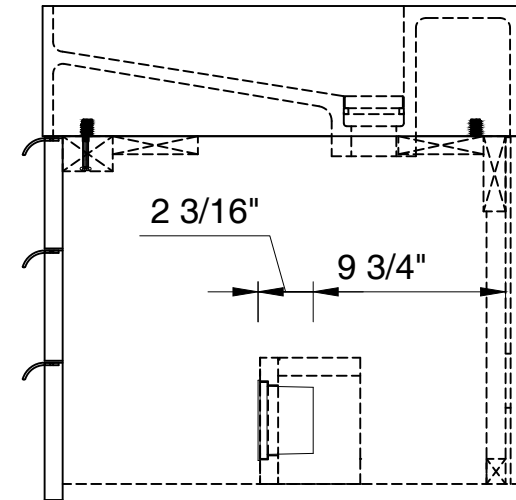

897mm

Item Number :

- 389-V36-AGR-A
- 389-V36-CFO-A
- 389-V36-GW-A
- 389-V36-LTO-A

Mercer Island 897mm Cabinet

Diagrams with Dimensions
page 03 of 03

NOTE ONE: Married Countertop is standard for this cabinet.
NOTE TWO: This vanity does not have a Backsplash.

36"

Item Number:

- 389-V36-AGR-A
- 389-V36-CFO-A
- 389-V36-GW-A
- 389-V36-LTO-A

JAMES MARTIN

VANITIES™

Mercer Island 36" Cabinet

Diagrams with Dimensions
page 01 of 01

897mm

Item Number:

- 389-V36-AGR-A
- 389-V36-CFO-A
- 389-V36-GW-A
- 389-V36-LTO-A

JAMES MARTIN

VANITIES™

Mercer Island 897mm Cabinet

Diagrams with Dimensions
page 01 of 01

35.4"

Item Number:
SS-366-MW
SS-366-GW
SS-366-DGG

JAMES MARTIN

VANITIES™

35.4" Vanity Top
Diagrams with Dimensions
page 01 of 01

897mm

Item Number:
SS-366-MW
SS-366-GW
SS-366-DGG

JAMES MARTIN

VANITIES™

897mm Vanity Top
Diagrams with Dimensions
page 01 of 01