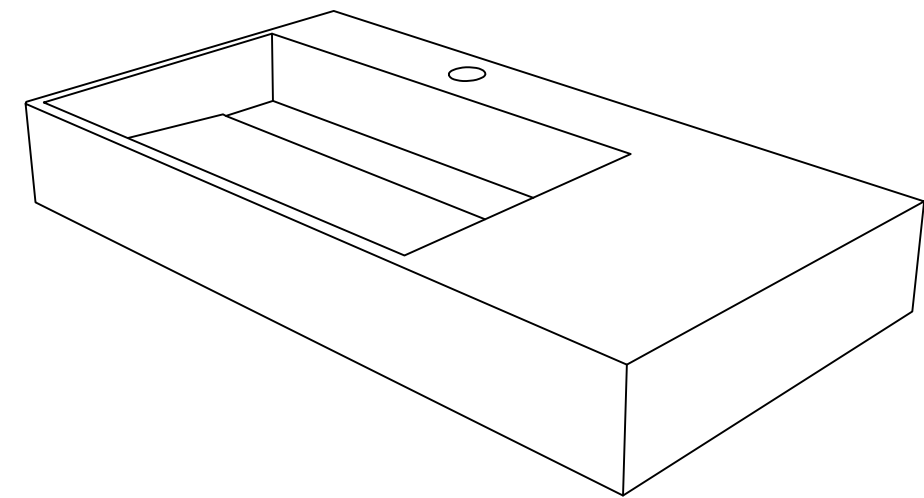

36"

Item Number:

- 389-V36-AGR-A
- 389-V36-CFO-A
- 389-V36-GW-A
- 389-V36-LTO-A

JAMES MARTIN

VANITIES™

Mercer Island 36" Cabinet

Diagrams with Dimensions
page 01 of 01

897mm

Item Number:

- 389-V36-AGR-A
- 389-V36-CFO-A
- 389-V36-GW-A
- 389-V36-LTO-A

JAMES MARTIN

VANITIES™

Mercer Island 897mm Cabinet

Diagrams with Dimensions
page 01 of 01

35.4"

Item Number:
SS-366-MW
SS-366-GW
SS-366-DGG

JAMES MARTIN

VANITIES™

35.4" Vanity Top
Diagrams with Dimensions
page 01 of 01

897mm

Item Number:
SS-366-MW
SS-366-GW
SS-366-DGG

JAMES MARTIN

VANITIES™

897mm Vanity Top
Diagrams with Dimensions
page 01 of 01