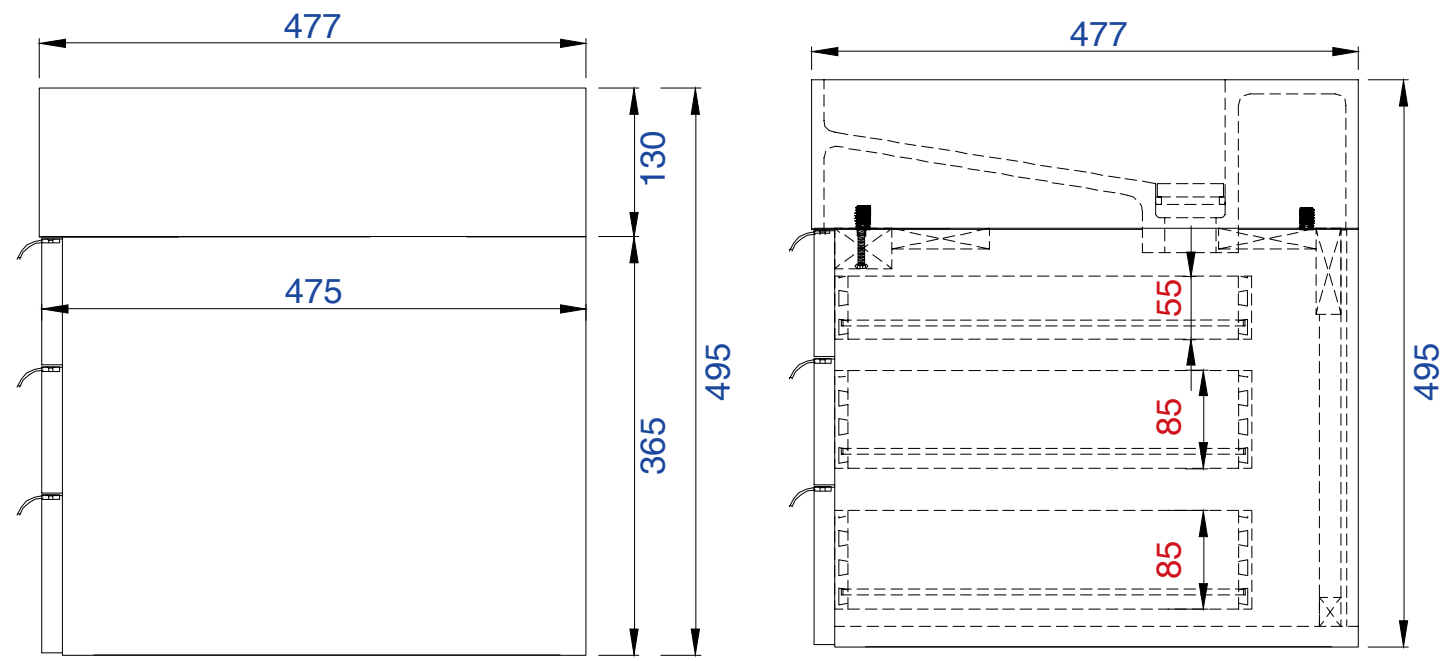

897mm

Item Number:

- 389-V36-AGR-A
- 389-V36-CFO-A
- 389-V36-GW-A
- 389-V36-LTO-A

Mercer Island 897mm Cabinet

Diagrams with Dimensions
page 02 of 03

NOTE ONE: Married Countertop is standard for this cabinet.

897mm

Item Number :

- 389-V36-AGR-A
- 389-V36-CFO-A
- 389-V36-GW-A
- 389-V36-LTO-A

Mercer Island 897mm Cabinet

Diagrams with Dimensions
page 03 of 03

NOTE ONE: Married Countertop is standard for this cabinet.
NOTE TWO: This vanity does not have a Backsplash.

36"

Item Number:

- 389-V36-AGR-A
- 389-V36-CFO-A
- 389-V36-GW-A
- 389-V36-LTO-A

JAMES MARTIN

VANITIES™

Mercer Island 36" Cabinet

Diagrams with Dimensions
page 01 of 01

897mm

JAMES MARTIN

VANITIES™

35.4" Vanity Top
Diagrams with Dimensions
page 01 of 01

897mm

Item Number:
SS-366-MW
SS-366-GW
SS-366-DGG

JAMES MARTIN

VANITIES™

897mm Vanity Top
Diagrams with Dimensions
page 01 of 01