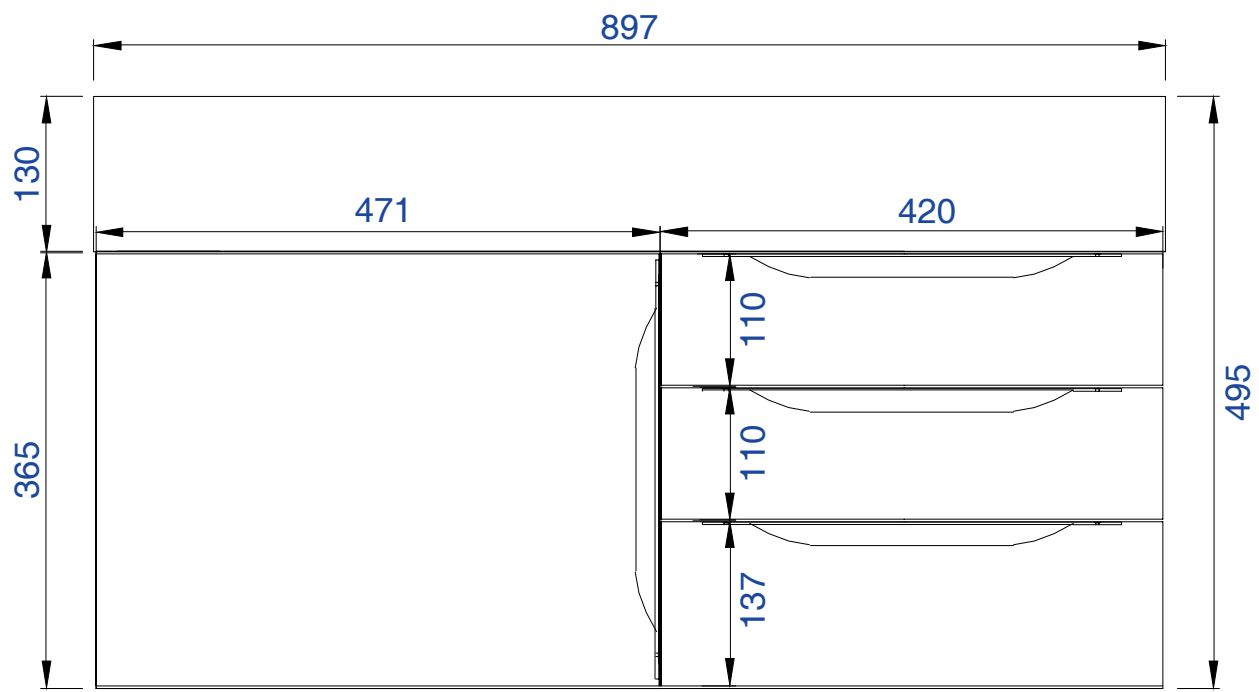

36"

Item Number:

- 389-V36-AGR-A
- 389-V36-CFO-A
- 389-V36-GW-A
- 389-V36-LTO-A

Mercer Island 36" Cabinet

Diagrams with Dimensions
page 02 of 03

NOTE ONE: Married Countertop is standard for this cabinet.

36"

897mm

Item Number :

- 389-V36-AGR-A
- 389-V36-CFO-A
- 389-V36-GW-A
- 389-V36-LTO-A

Mercer Island 897mm Cabinet

Diagrams with Dimensions
page 01 of 03

NOTE ONE: Married Countertop is standard for this cabinet.
NOTE TWO: This vanity does not have a Backsplash.

897mm

Item Number:

- 389-V36-AGR-A
- 389-V36-CFO-A
- 389-V36-GW-A
- 389-V36-LTO-A

Mercer Island 897mm Cabinet

Diagrams with Dimensions
page 02 of 03

NOTE ONE: Married Countertop is standard for this cabinet.

JAMES MARTIN

VANITIES™

35.4" Vanity Top
Diagrams with Dimensions
page 01 of 01

897mm

Item Number:
SS-366-MW
SS-366-GW
SS-366-DGG

JAMES MARTIN

VANITIES™

897mm Vanity Top
Diagrams with Dimensions
page 01 of 01