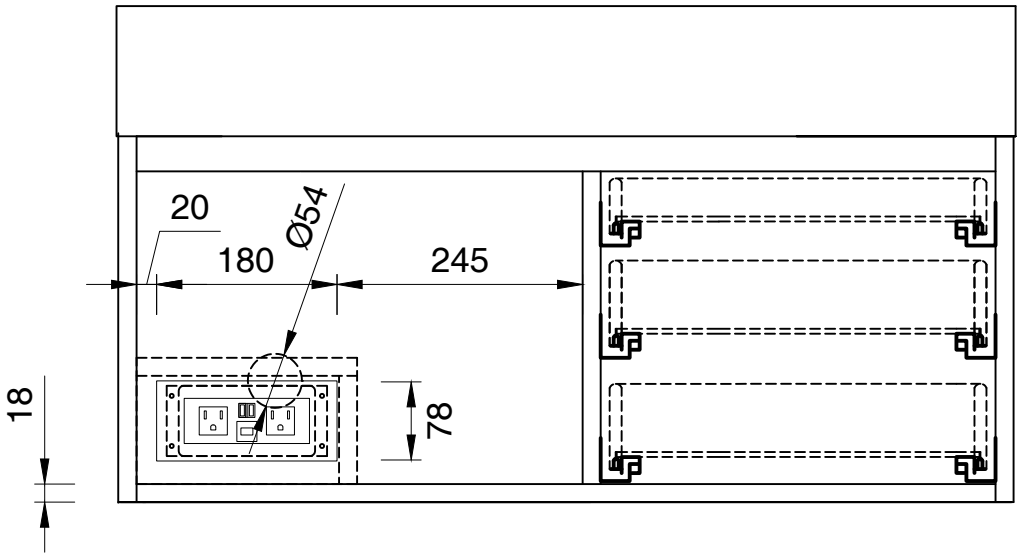

897mm

Item Number :

- 389-V36-AGR-A
- 389-V36-CFO-A
- 389-V36-GW-A
- 389-V36-LTO-A

Mercer Island 897mm Cabinet

Diagrams with Dimensions
page 03 of 03

NOTE ONE: Married Countertop is standard for this cabinet.
NOTE TWO: This vanity does not have a Backsplash.

36"

Item Number:

- 389-V36-AGR-A
- 389-V36-CFO-A
- 389-V36-GW-A
- 389-V36-LTO-A

JAMES MARTIN

VANITIES™

Mercer Island 36" Cabinet

Diagrams with Dimensions
page 01 of 01

897mm

Item Number:

- 389-V36-AGR-A
- 389-V36-CFO-A
- 389-V36-GW-A
- 389-V36-LTO-A

JAMES MARTIN

VANITIES™

Mercer Island 897mm Cabinet

Diagrams with Dimensions
page 01 of 01

35.4"

Item Number:
SS-366-MW
SS-366-GW
SS-366-DGG

JAMES MARTIN

VANITIES™

35.4" Vanity Top
Diagrams with Dimensions
page 01 of 01

897mm

Item Number:
SS-366-MW
SS-366-GW
SS-366-DGG

JAMES MARTIN

VANITIES™

897mm Vanity Top
Diagrams with Dimensions
page 01 of 01