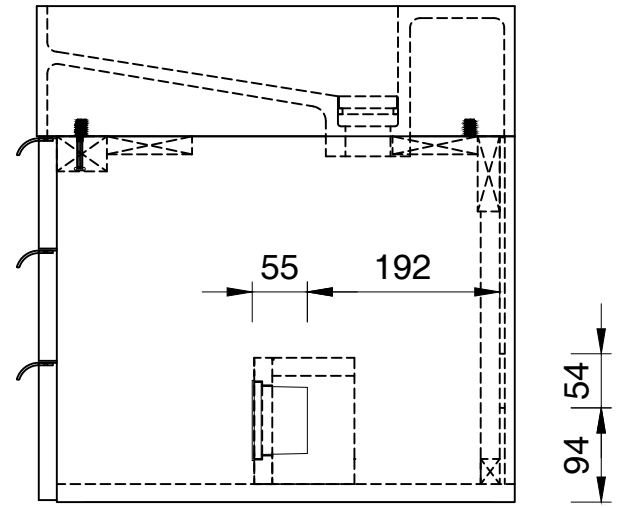

897mm

Item Number :

- 389-V36-AGR-A
- 389-V36-CFO-A
- 389-V36-GW-A
- 389-V36-LTO-A

Mercer Island 897mm Cabinet

Diagrams with Dimensions
page 03 of 03

NOTE ONE: Married Countertop is standard for this cabinet.
NOTE TWO: This vanity does not have a Backsplash.

36"

Item Number:

- 389-V36-AGR-A
- 389-V36-CFO-A
- 389-V36-GW-A
- 389-V36-LTO-A

JAMES MARTIN

VANITIES™

Mercer Island 36" Cabinet

Diagrams with Dimensions
page 01 of 01

897mm

Item Number:

- 389-V36-AGR-A
- 389-V36-CFO-A
- 389-V36-GW-A
- 389-V36-LTO-A

JAMES MARTIN

VANITIES™

Mercer Island 897mm Cabinet

Diagrams with Dimensions
page 01 of 01

35.4"

Item Number:
SS-366-MW
SS-366-GW
SS-366-DGG

JAMES MARTIN

VANITIES™

35.4" Vanity Top
Diagrams with Dimensions
page 01 of 01

897mm

Item Number:
SS-366-MW
SS-366-GW
SS-366-DGG

JAMES MARTIN

VANITIES™

897mm Vanity Top
Diagrams with Dimensions
page 01 of 01