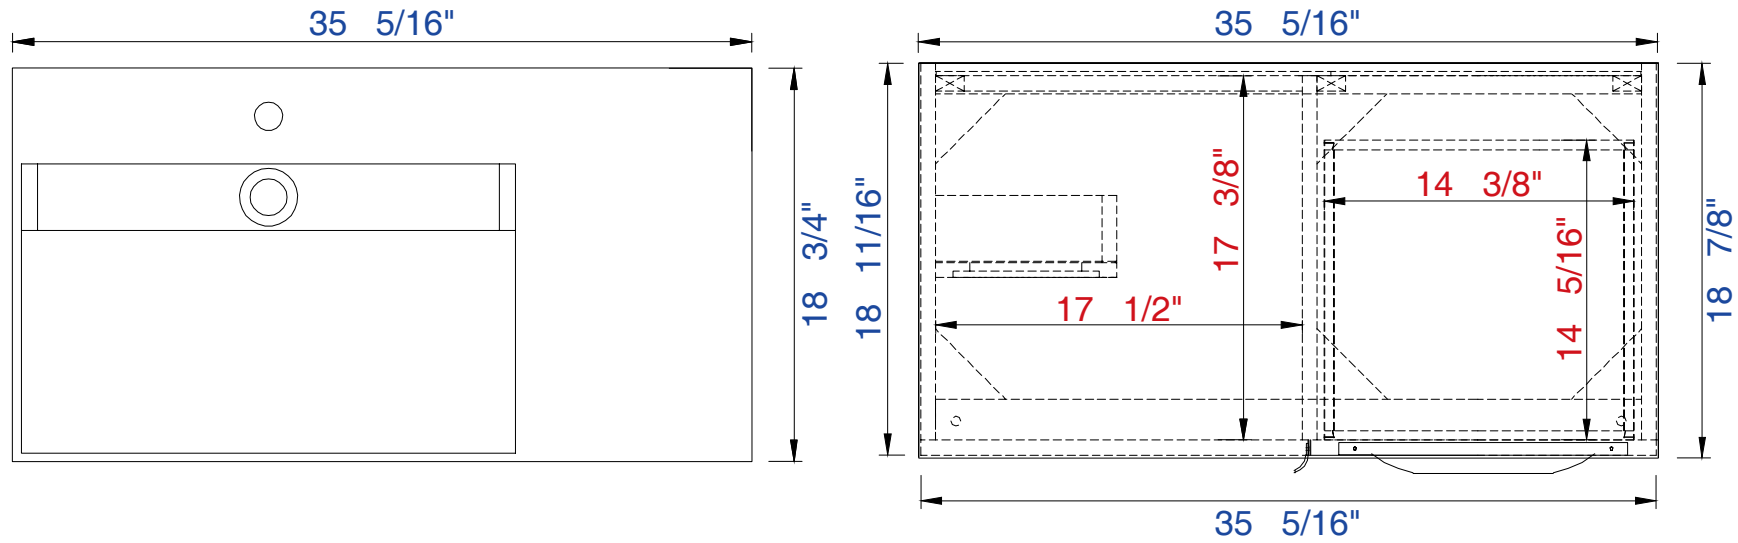

36"

Item Number :

- 389-V36-AGR-A
- 389-V36-CFO-A
- 389-V36-GW-A
- 389-V36-LTO-A

Mercer Island 36" Cabinet

Diagrams with Dimensions
page 01 of 03

NOTE ONE: Married Countertop is standard for this cabinet.
NOTE TWO: This vanity does not have a Backsplash.

36"

Item Number:

- 389-V36-AGR-A
- 389-V36-CFO-A
- 389-V36-GW-A
- 389-V36-LTO-A

Mercer Island 36" Cabinet

Diagrams with Dimensions
page 02 of 03

NOTE ONE: Married Countertop is standard for this cabinet.

36"

897mm

Item Number :

- 389-V36-AGR-A
- 389-V36-CFO-A
- 389-V36-GW-A
- 389-V36-LTO-A

Mercer Island 897mm Cabinet

Diagrams with Dimensions
page 01 of 03

NOTE ONE: Married Countertop is standard for this cabinet.
NOTE TWO: This vanity does not have a Backsplash.

JAMES MARTIN

VANITIES™

35.4" Vanity Top
Diagrams with Dimensions
page 01 of 01

897mm

Item Number:
SS-366-MW
SS-366-GW
SS-366-DGG

JAMES MARTIN

VANITIES™

897mm Vanity Top
Diagrams with Dimensions
page 01 of 01