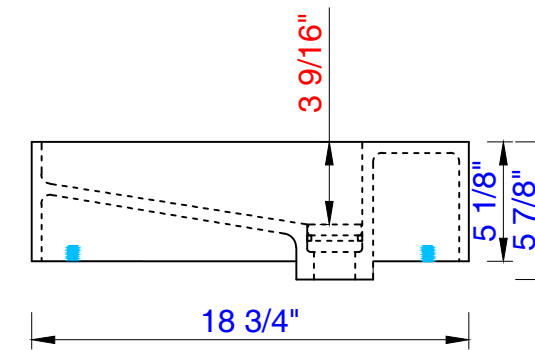

897mm

Item Number :

- 389-V36-AGR-A
- 389-V36-CFO-A
- 389-V36-GW-A
- 389-V36-LTO-A

Mercer Island 897mm Cabinet

Diagrams with Dimensions
page 03 of 03

NOTE ONE: Married Countertop is standard for this cabinet.
NOTE TWO: This vanity does not have a Backsplash.

36"

Item Number:

- 389-V36-AGR-A
- 389-V36-CFO-A
- 389-V36-GW-A
- 389-V36-LTO-A

JAMES MARTIN

VANITIES™

Mercer Island 36" Cabinet

Diagrams with Dimensions
page 01 of 01

897mm

Item Number:

- 389-V36-AGR-A
- 389-V36-CFO-A
- 389-V36-GW-A
- 389-V36-LTO-A

JAMES MARTIN

VANITIES™

Mercer Island 897mm Cabinet

Diagrams with Dimensions
page 01 of 01

35.4"

Item Number:
SS-366-MW
SS-366-GW
SS-366-DGG

JAMES MARTIN

VANITIES™

35.4" Vanity Top
Diagrams with Dimensions
page 01 of 01

897mm

Item Number:
SS-366-MW
SS-366-GW
SS-366-DGG

JAMES MARTIN

VANITIES™

897mm Vanity Top
Diagrams with Dimensions
page 01 of 01