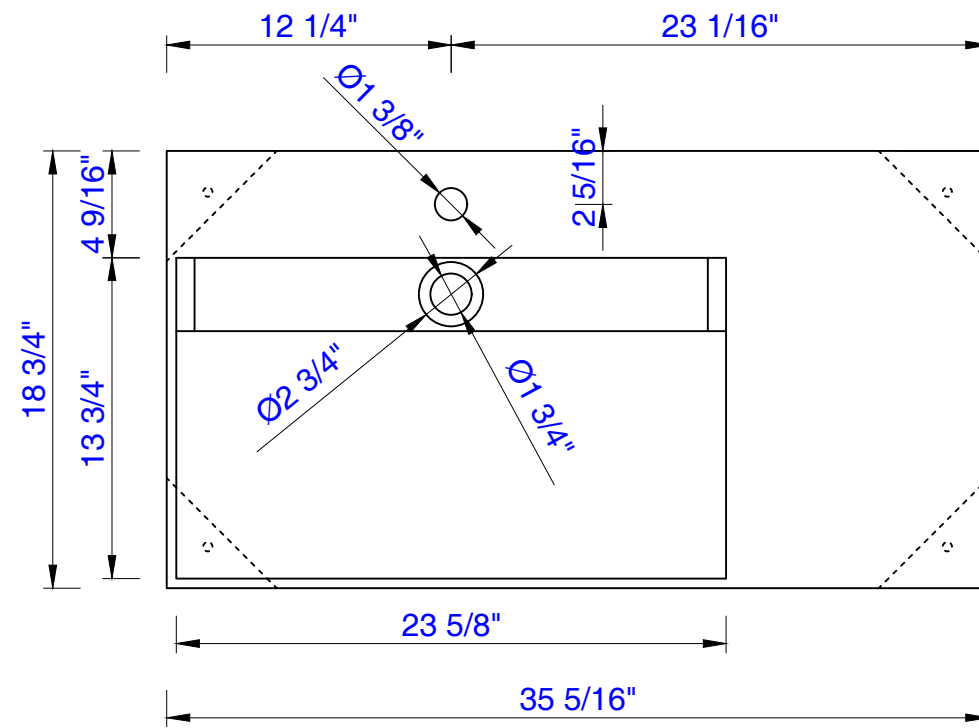

897mm

Item Number :

- 389-V36-AGR-A
- 389-V36-CFO-A
- 389-V36-GW-A
- 389-V36-LTO-A

Mercer Island 897mm Cabinet

Diagrams with Dimensions
page 03 of 03

NOTE ONE: Married Countertop is standard for this cabinet.
NOTE TWO: This vanity does not have a Backsplash.

36"

Item Number:

- 389-V36-AGR-A
- 389-V36-CFO-A
- 389-V36-GW-A
- 389-V36-LTO-A

JAMES MARTIN

VANITIES™

Mercer Island 36" Cabinet

Diagrams with Dimensions
page 01 of 01

897mm

Item Number:

- 389-V36-AGR-A
- 389-V36-CFO-A
- 389-V36-GW-A
- 389-V36-LTO-A

JAMES MARTIN

VANITIES™

Mercer Island 897mm Cabinet

Diagrams with Dimensions
page 01 of 01

35.4"

Item Number:
SS-366-MW
SS-366-GW
SS-366-DGG

JAMES MARTIN

VANITIES™

35.4" Vanity Top
Diagrams with Dimensions
page 01 of 01

897mm

Item Number:
SS-366-MW
SS-366-GW
SS-366-DGG

JAMES MARTIN

VANITIES™

897mm Vanity Top
Diagrams with Dimensions
page 01 of 01