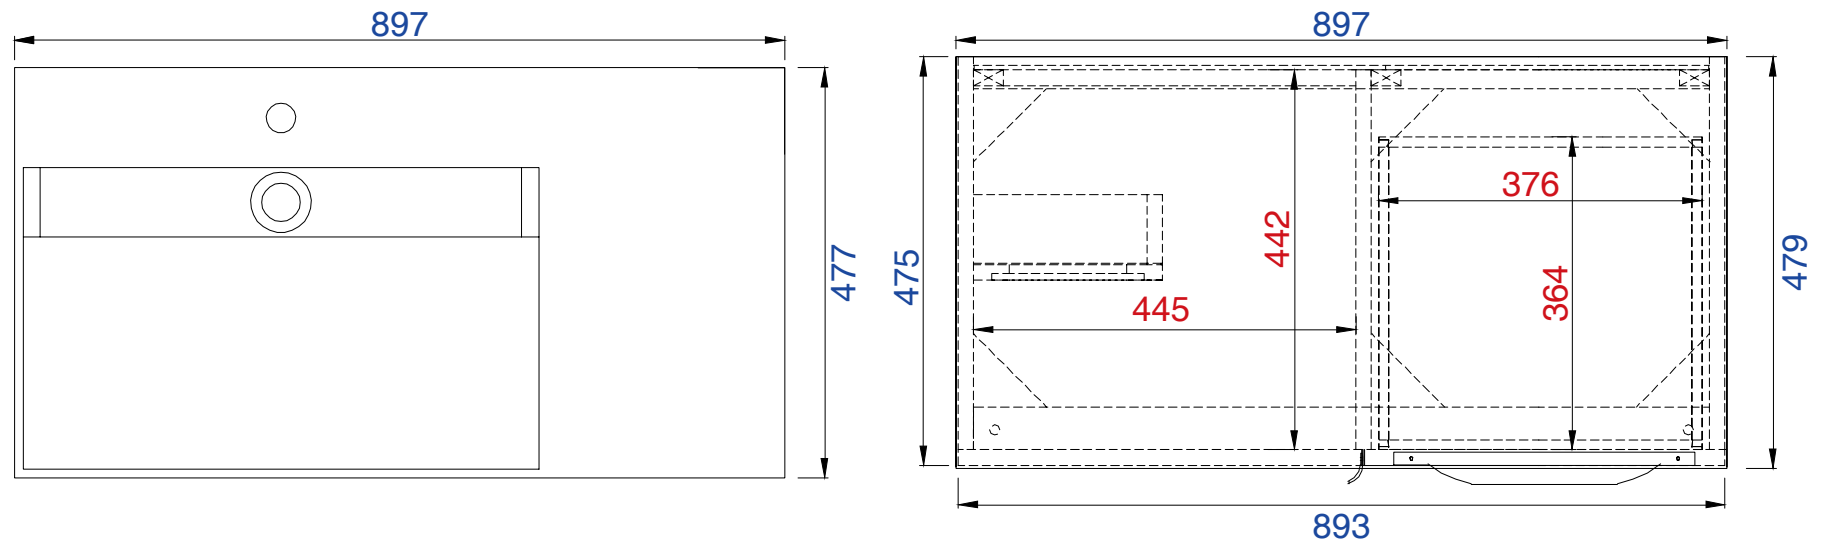

897mm

Item Number :

- 389-V36-AGR-A
- 389-V36-CFO-A
- 389-V36-GW-A
- 389-V36-LTO-A

Mercer Island 897mm Cabinet

Diagrams with Dimensions
page 01 of 03

NOTE ONE: Married Countertop is standard for this cabinet.
NOTE TWO: This vanity does not have a Backsplash.

897mm

Item Number:

- 389-V36-AGR-A
- 389-V36-CFO-A
- 389-V36-GW-A
- 389-V36-LTO-A

Mercer Island 897mm Cabinet

Diagrams with Dimensions
page 02 of 03

NOTE ONE: Married Countertop is standard for this cabinet.

897mm

Item Number :

- 389-V36-AGR-A
- 389-V36-CFO-A
- 389-V36-GW-A
- 389-V36-LTO-A

Mercer Island 897mm Cabinet

Diagrams with Dimensions
page 03 of 03

NOTE ONE: Married Countertop is standard for this cabinet.
NOTE TWO: This vanity does not have a Backsplash.

JAMES MARTIN

VANITIES™

35.4" Vanity Top
Diagrams with Dimensions
page 01 of 01

897mm

Item Number:
SS-366-MW
SS-366-GW
SS-366-DGG

JAMES MARTIN

VANITIES™

897mm Vanity Top
Diagrams with Dimensions
page 01 of 01