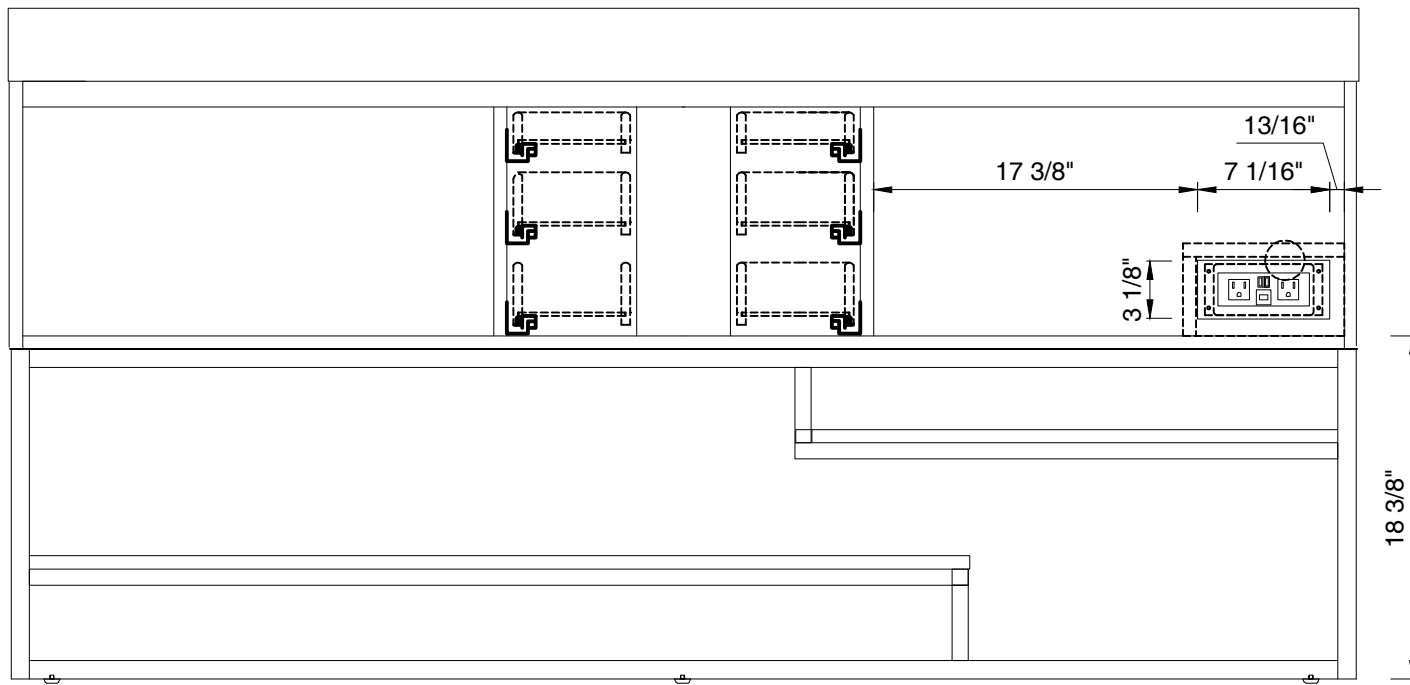

1829mm

Item Number:

- 388-V72-AGR-A
- 388-V72-CFO-A
- 388-V72-GW-A
- 388-V72-LTO-A

JAMES MARTIN

VANITIES

Columbia 1829mm Cabinet

Diagrams with Dimensions  
page 03 of 03

NOTE ONE: Married Countertop is standard for this cabinet  
NOTE TWO: This vanity does not have a Backsplash.

72"

Item Number:

- 388-V72-AGR-A
- 388-V72-CFO-A
- 388-V72-GW-A
- 388-V72-LTO-A

JAMES MARTIN

VANITIES™

Columbia 72" Cabinet

Diagrams with Dimensions  
page 01 of 01

1829mm

Item Number:

- 388-V72-AGR-A
- 388-V72-CFO-A
- 388-V72-GW-A
- 388-V72-LTO-A

JAMES MARTIN

VANITIES™

Columbia 1829mm Cabinet

Diagrams with Dimensions  
page 01 of 01

72.5"

Item Number:  
SS-378S-MW  
SS-378S-GW  
SS-378S-DGG

JAMES MARTIN

VANITIES™

**72.5" Vanity Top**  
Diagrams with Dimensions  
page 01 of 01

1842mm

Item Number:  
SS-378S-MW  
SS-378S-GW  
SS-378S-DGG

JAMES MARTIN

VANITIES™

**1842mm Vanity Top**  
Diagrams with Dimensions  
page 01 of 01