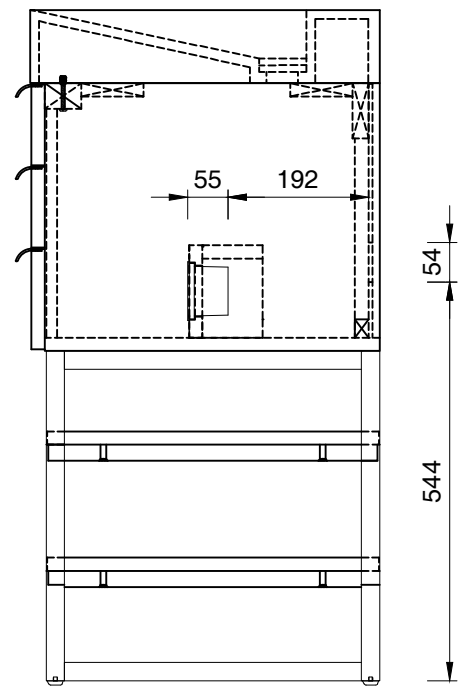

1829mm

Item Number:

- 388-V72-AGR-A
- 388-V72-CFO-A
- 388-V72-GW-A
- 388-V72-LTO-A

JAMES MARTIN

VANITIES

Columbia 1829mm Cabinet

Diagrams with Dimensions  
page 03 of 03

NOTE ONE: Married Countertop is standard for this cabinet  
NOTE TWO: This vanity does not have a Backsplash.

72"

Item Number:

- 388-V72-AGR-A
- 388-V72-CFO-A
- 388-V72-GW-A
- 388-V72-LTO-A

JAMES MARTIN

VANITIES™

Columbia 72" Cabinet

Diagrams with Dimensions  
page 01 of 01

1829mm

Item Number:

- 388-V72-AGR-A
- 388-V72-CFO-A
- 388-V72-GW-A
- 388-V72-LTO-A

JAMES MARTIN

VANITIES™

Columbia 1829mm Cabinet

Diagrams with Dimensions  
page 01 of 01

72.5"

Item Number:  
SS-378S-MW  
SS-378S-GW  
SS-378S-DGG

JAMES MARTIN

VANITIES™

**72.5" Vanity Top**  
Diagrams with Dimensions  
page 01 of 01

1842mm

Item Number:  
SS-378S-MW  
SS-378S-GW  
SS-378S-DGG

JAMES MARTIN

VANITIES™

**1842mm Vanity Top**  
Diagrams with Dimensions  
page 01 of 01