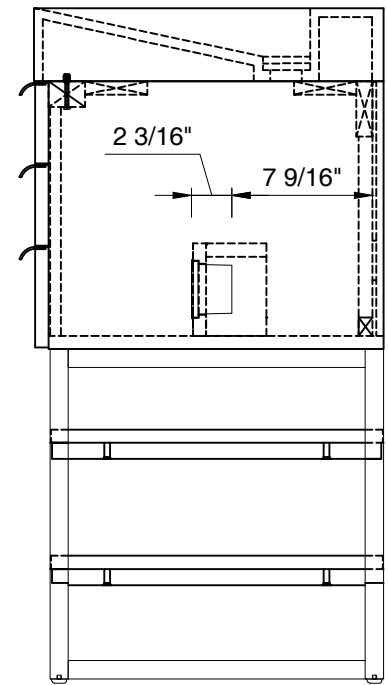

1829mm

Item Number:

- 388-V72-AGR-A
- 388-V72-CFO-A
- 388-V72-GW-A
- 388-V72-LTO-A

JAMES MARTIN

VANITIES

Columbia 1829mm Cabinet

Diagrams with Dimensions  
page 03 of 03

NOTE ONE: Married Countertop is standard for this cabinet  
NOTE TWO: This vanity does not have a Backsplash.

72"

Item Number:

- 388-V72-AGR-A
- 388-V72-CFO-A
- 388-V72-GW-A
- 388-V72-LTO-A

JAMES MARTIN

VANITIES™

Columbia 72" Cabinet

Diagrams with Dimensions  
page 01 of 01

1829mm

Item Number:

- 388-V72-AGR-A
- 388-V72-CFO-A
- 388-V72-GW-A
- 388-V72-LTO-A

JAMES MARTIN

VANITIES™

Columbia 1829mm Cabinet

Diagrams with Dimensions  
page 01 of 01

72.5"

Item Number:  
SS-378S-MW  
SS-378S-GW  
SS-378S-DGG

JAMES MARTIN

VANITIES™

**72.5" Vanity Top**  
Diagrams with Dimensions  
page 01 of 01

1842mm

Item Number:  
SS-378S-MW  
SS-378S-GW  
SS-378S-DGG

JAMES MARTIN

VANITIES™

**1842mm Vanity Top**  
Diagrams with Dimensions  
page 01 of 01