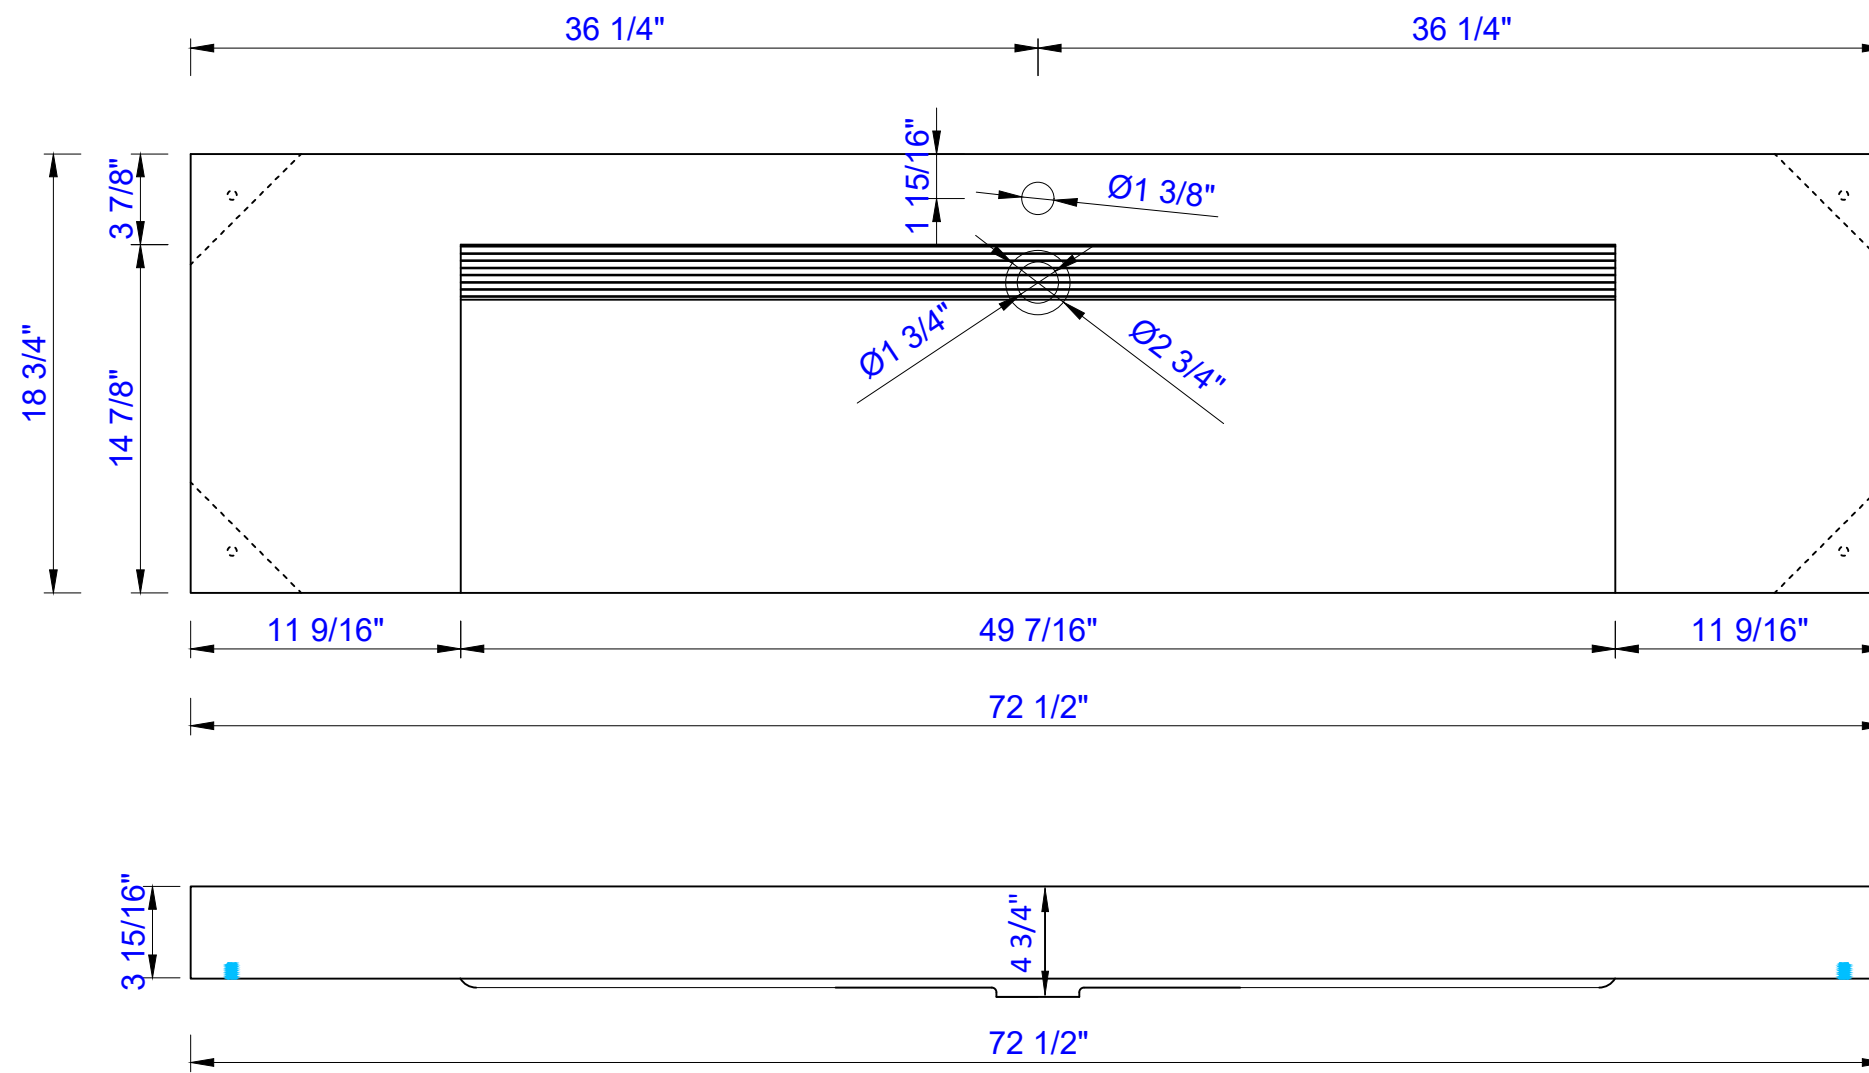

1829mm

Item Number:

- 388-V72-AGR-A
- 388-V72-CFO-A
- 388-V72-GW-A
- 388-V72-LTO-A

JAMES MARTIN

VANITIES

Columbia 1829mm Cabinet

Diagrams with Dimensions  
page 01 of 03

NOTE ONE: Married Countertop is standard for this cabinet  
NOTE TWO: This vanity does not have a Backsplash.

1829mm

Item Number:

- 388-V72-AGR-A
- 388-V72-CFO-A
- 388-V72-GW-A
- 388-V72-LTO-A

JAMES MARTIN

VANITIES

Columbia 1829mm Cabinet

Diagrams with Dimensions  
page 03 of 03

NOTE ONE: Married Countertop is standard for this cabinet  
NOTE TWO: This vanity does not have a Backsplash.

Item Number:

- 388-V72-AGR-A
- 388-V72-CFO-A
- 388-V72-GW-A
- 388-V72-LTO-A

JAMES MARTIN

VANITIES™

Columbia 1829mm Cabinet

Diagrams with Dimensions  
page 01 of 01

72.5"

Item Number:  
SS-378S-MW  
SS-378S-GW  
SS-378S-DGG

JAMES MARTIN

VANITIES™

**72.5" Vanity Top**  
Diagrams with Dimensions  
page 01 of 01

1842mm

Item Number:  
SS-378S-MW  
SS-378S-GW  
SS-378S-DGG

JAMES MARTIN

VANITIES™

**1842mm Vanity Top**  
Diagrams with Dimensions  
page 01 of 01