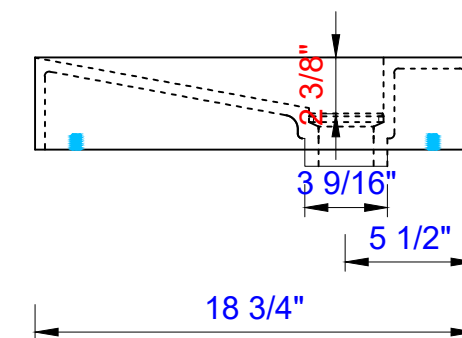

1829mm

Item Number:

- 388-V72-AGR-A
- 388-V72-CFO-A
- 388-V72-GW-A
- 388-V72-LTO-A

JAMES MARTIN

VANITIES

Columbia 1829mm Cabinet

Diagrams with Dimensions  
page 03 of 03

NOTE ONE: Married Countertop is standard for this cabinet  
NOTE TWO: This vanity does not have a Backsplash.

72"

Item Number:

- 388-V72-AGR-A
- 388-V72-CFO-A
- 388-V72-GW-A
- 388-V72-LTO-A

JAMES MARTIN

VANITIES™

Columbia 72" Cabinet

Diagrams with Dimensions  
page 01 of 01

1829mm

Item Number:

- 388-V72-AGR-A
- 388-V72-CFO-A
- 388-V72-GW-A
- 388-V72-LTO-A

JAMES MARTIN

VANITIES™

Columbia 1829mm Cabinet

Diagrams with Dimensions  
page 01 of 01

72.5"

Item Number:  
SS-378S-MW  
SS-378S-GW  
SS-378S-DGG

JAMES MARTIN

VANITIES™

**72.5" Vanity Top**  
Diagrams with Dimensions  
page 01 of 01

1842mm

Item Number:  
SS-378S-MW  
SS-378S-GW  
SS-378S-DGG

JAMES MARTIN

VANITIES™

**1842mm Vanity Top**  
Diagrams with Dimensions  
page 01 of 01