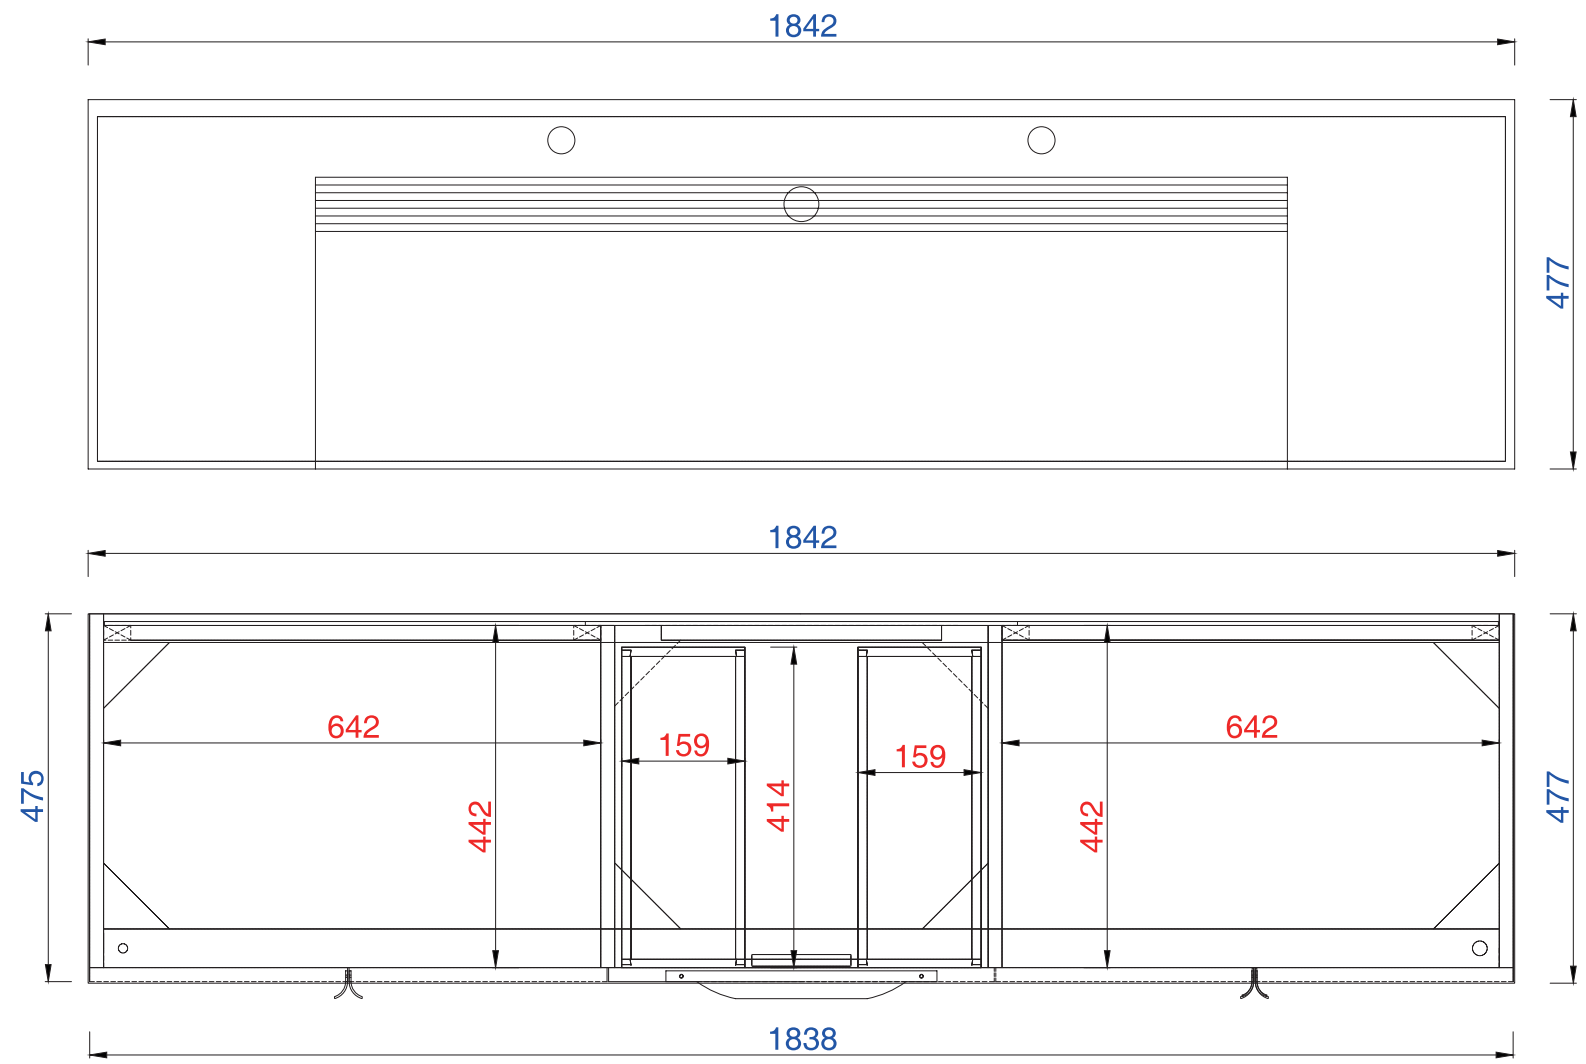

1829mm

Item Number:

- 388-V72-AGR-A
- 388-V72-CFO-A
- 388-V72-GW-A
- 388-V72-LTO-A

JAMES MARTIN

VANITIES

Columbia 1829mm Cabinet

Diagrams with Dimensions  
page 01 of 03

NOTE ONE: Married Countertop is standard for this cabinet  
NOTE TWO: This vanity does not have a Backsplash.

1829mm

Item Number:

- 388-V72-AGR-A
- 388-V72-CFO-A
- 388-V72-GW-A
- 388-V72-LTO-A

JAMES MARTIN

VANITIES

Columbia 1829mm Cabinet

Diagrams with Dimensions  
page 02 of 03

NOTE ONE: Married Countertop is standard for this cabinet

1829mm

Item Number:

- 388-V72-AGR-A
- 388-V72-CFO-A
- 388-V72-GW-A
- 388-V72-LTO-A

JAMES MARTIN

VANITIES

Columbia 1829mm Cabinet

Diagrams with Dimensions  
page 03 of 03

NOTE ONE: Married Countertop is standard for this cabinet  
NOTE TWO: This vanity does not have a Backsplash.

JAMES MARTIN

VANITIES™

**72.5" Vanity Top**  
Diagrams with Dimensions  
page 01 of 01

1842mm

Item Number:  
SS-378S-MW  
SS-378S-GW  
SS-378S-DGG

JAMES MARTIN

VANITIES™

**1842mm Vanity Top**  
Diagrams with Dimensions  
page 01 of 01