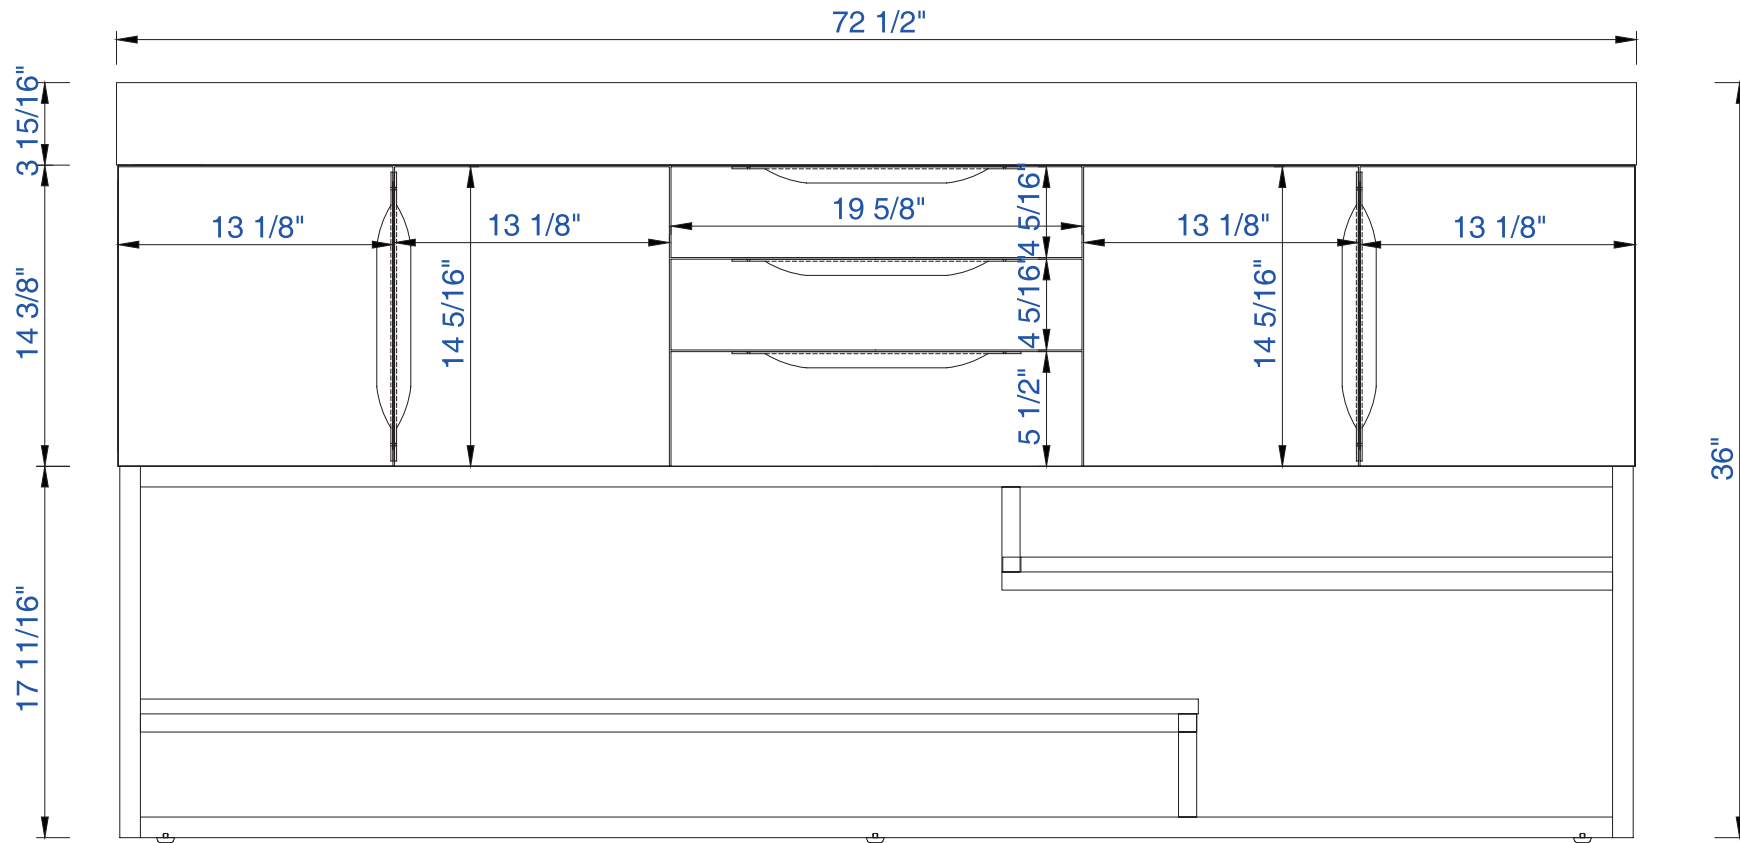

72"

Item Number:

- 388-V72-AGR-A
- 388-V72-CFO-A
- 388-V72-GW-A
- 388-V72-LTO-A

JAMES MARTIN

VANITIES

Columbia 72" Cabinet

Diagrams with Dimensions  
page 01 of 03

NOTE ONE: Married Countertop is standard for this cabinet  
NOTE TWO: This vanity does not have a Backsplash.

72"

Item Number:

- 388-V72-AGR-A
- 388-V72-CFO-A
- 388-V72-GW-A
- 388-V72-LTO-A

JAMES MARTIN

VANITIES

Columbia 72" Cabinet

Diagrams with Dimensions  
page 02 of 03

NOTE ONE: Married Countertop is standard for this cabinet

1829mm

Item Number:

- 388-V72-AGR-A
- 388-V72-CFO-A
- 388-V72-GW-A
- 388-V72-LTO-A

JAMES MARTIN

VANITIES

Columbia 1829mm Cabinet

Diagrams with Dimensions  
page 01 of 03

NOTE ONE: Married Countertop is standard for this cabinet  
NOTE TWO: This vanity does not have a Backsplash.

JAMES MARTIN

VANITIES™

**72.5" Vanity Top**  
Diagrams with Dimensions  
page 01 of 01

1842mm

Item Number:  
SS-378S-MW  
SS-378S-GW  
SS-378S-DGG

JAMES MARTIN

VANITIES™

**1842mm Vanity Top**  
Diagrams with Dimensions  
page 01 of 01