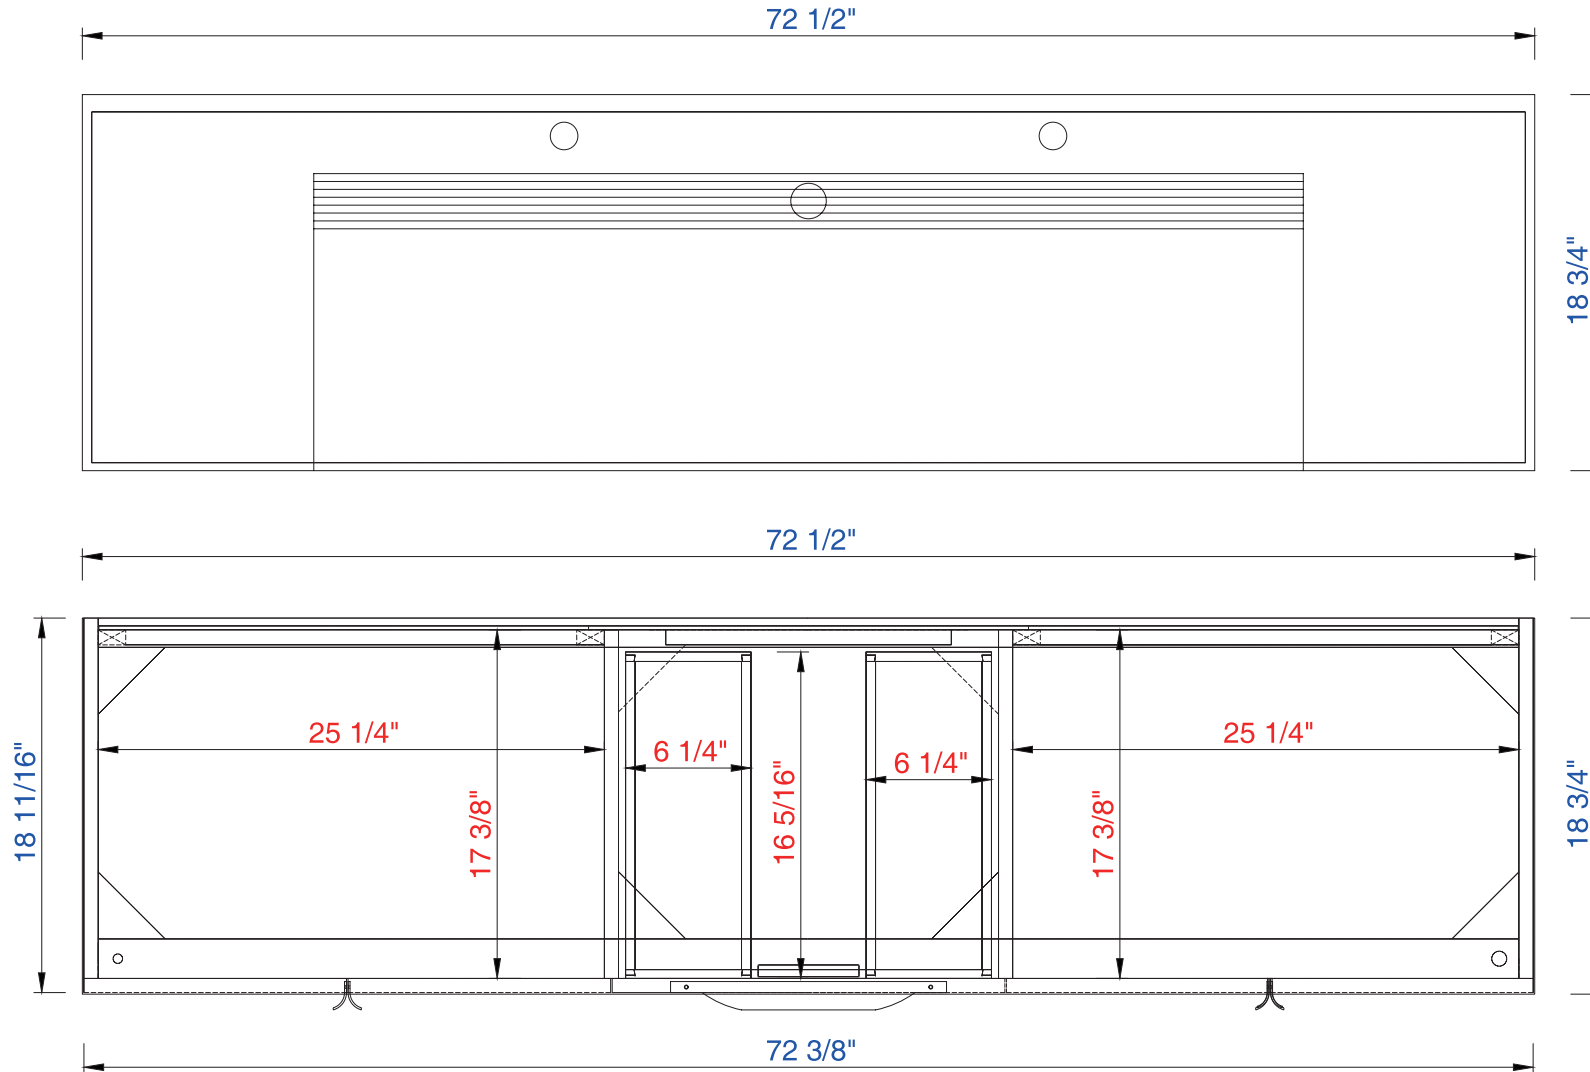

72"

Item Number:

- 388-V72-AGR-A
- 388-V72-CFO-A
- 388-V72-GW-A
- 388-V72-LTO-A

JAMES MARTIN

VANITIES

Columbia 72" Cabinet

Diagrams with Dimensions  
page 01 of 03

NOTE ONE: Married Countertop is standard for this cabinet  
NOTE TWO: This vanity does not have a Backsplash.

72"

Item Number:

- 388-V72-AGR-A
- 388-V72-CFO-A
- 388-V72-GW-A
- 388-V72-LTO-A

JAMES MARTIN

VANITIES

Columbia 72" Cabinet

Diagrams with Dimensions  
page 02 of 03

NOTE ONE: Married Countertop is standard for this cabinet

72"

Item Number:

- 388-V72-AGR-A
- 388-V72-CFO-A
- 388-V72-GW-A
- 388-V72-LTO-A

JAMES MARTIN

VANITIES

Columbia 72" Cabinet

Diagrams with Dimensions  
page 03 of 03

NOTE ONE: Married Countertop is standard for this cabinet  
NOTE TWO: This vanity does not have a Backsplash.

JAMES MARTIN

VANITIES™

**72.5" Vanity Top**  
Diagrams with Dimensions  
page 01 of 01

1842mm

Item Number:  
SS-378S-MW  
SS-378S-GW  
SS-378S-DGG

JAMES MARTIN

VANITIES™

**1842mm Vanity Top**  
Diagrams with Dimensions  
page 01 of 01