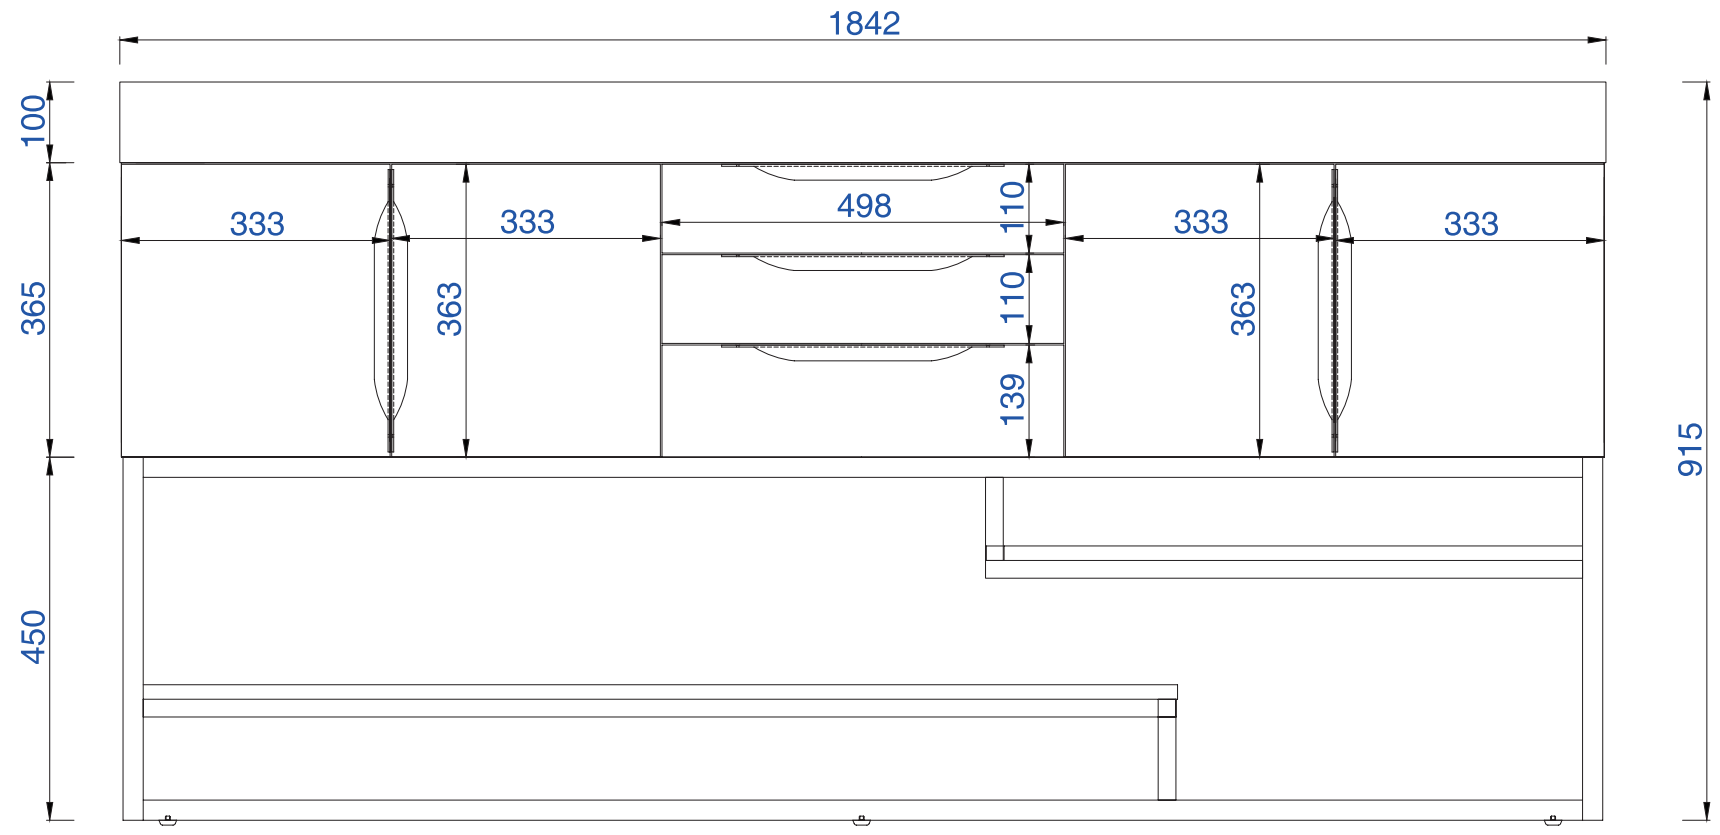

1829mm

Item Number:

- 388-V72-AGR-A
- 388-V72-CFO-A
- 388-V72-GW-A
- 388-V72-LTO-A

JAMES MARTIN

VANITIES

Columbia 1829mm Cabinet

Diagrams with Dimensions  
page 01 of 03

NOTE ONE: Married Countertop is standard for this cabinet  
NOTE TWO: This vanity does not have a Backsplash.

1829mm

Item Number:

- 388-V72-AGR-A
- 388-V72-CFO-A
- 388-V72-GW-A
- 388-V72-LTO-A

JAMES MARTIN

VANITIES

Columbia 1829mm Cabinet

Diagrams with Dimensions  
page 02 of 03

NOTE ONE: Married Countertop is standard for this cabinet

1829mm

Item Number:

- 388-V72-AGR-A
- 388-V72-CFO-A
- 388-V72-GW-A
- 388-V72-LTO-A

JAMES MARTIN

VANITIES

Columbia 1829mm Cabinet

Diagrams with Dimensions  
page 03 of 03

NOTE ONE: Married Countertop is standard for this cabinet  
NOTE TWO: This vanity does not have a Backsplash.

JAMES MARTIN

VANITIES™

**72.5" Vanity Top**  
Diagrams with Dimensions  
page 01 of 01

1842mm

Item Number:  
SS-378S-MW  
SS-378S-GW  
SS-378S-DGG

JAMES MARTIN

VANITIES™

**1842mm Vanity Top**  
Diagrams with Dimensions  
page 01 of 01