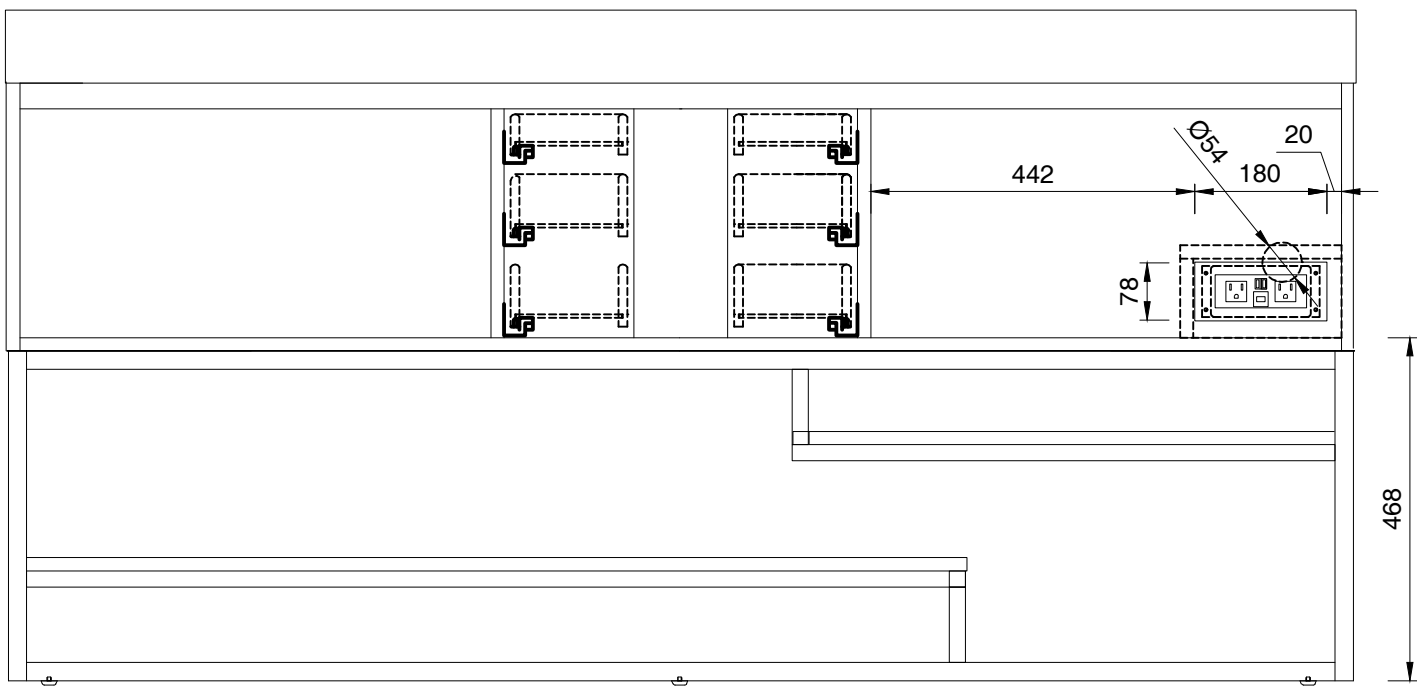

1829mm

Item Number:

- 388-V72-AGR-A
- 388-V72-CFO-A
- 388-V72-GW-A
- 388-V72-LTO-A

JAMES MARTIN

VANITIES

Columbia 1829mm Cabinet

Diagrams with Dimensions  
page 03 of 03

NOTE ONE: Married Countertop is standard for this cabinet  
NOTE TWO: This vanity does not have a Backsplash.

72"

Item Number:

- 388-V72-AGR-A
- 388-V72-CFO-A
- 388-V72-GW-A
- 388-V72-LTO-A

JAMES MARTIN

VANITIES™

Columbia 72" Cabinet

Diagrams with Dimensions  
page 01 of 01

1829mm

Item Number:

- 388-V72-AGR-A
- 388-V72-CFO-A
- 388-V72-GW-A
- 388-V72-LTO-A

JAMES MARTIN

VANITIES™

Columbia 1829mm Cabinet

Diagrams with Dimensions  
page 01 of 01

72.5"

Item Number:  
SS-378S-MW  
SS-378S-GW  
SS-378S-DGG

JAMES MARTIN

VANITIES™

**72.5" Vanity Top**  
Diagrams with Dimensions  
page 01 of 01

1842mm

Item Number:  
SS-378S-MW  
SS-378S-GW  
SS-378S-DGG

JAMES MARTIN

VANITIES™

**1842mm Vanity Top**  
Diagrams with Dimensions  
page 01 of 01