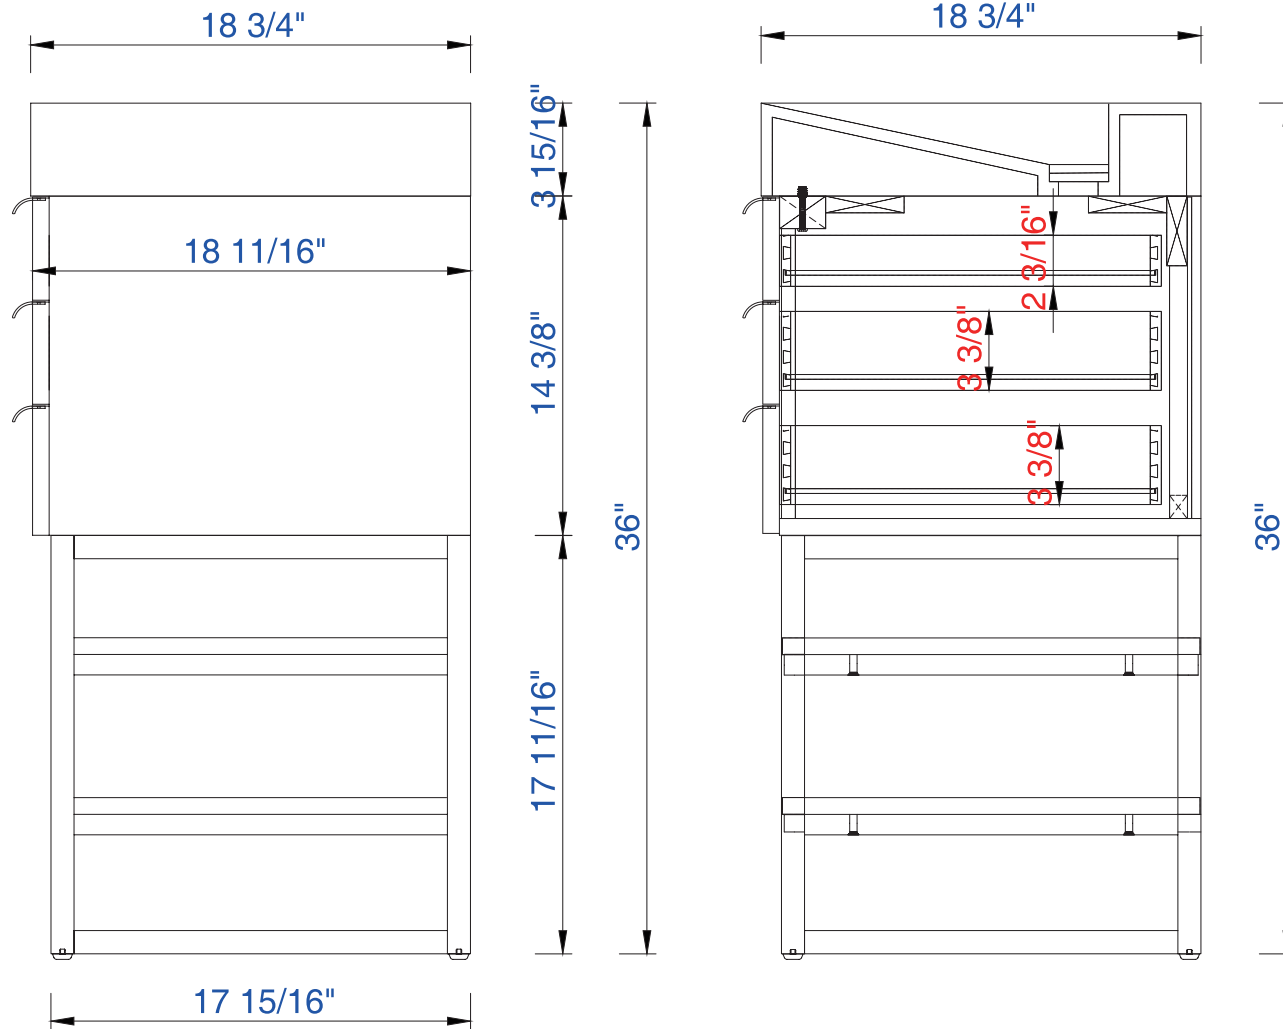

72"

Item Number:

- 388-V72-AGR-A
- 388-V72-CFO-A
- 388-V72-GW-A
- 388-V72-LTO-A

JAMES MARTIN

VANITIES

Columbia 72" Cabinet

Diagrams with Dimensions  
page 03 of 03

NOTE ONE: Married Countertop is standard for this cabinet  
NOTE TWO: This vanity does not have a Backsplash.

1829mm

Item Number:

- 388-V72-AGR-A
- 388-V72-CFO-A
- 388-V72-GW-A
- 388-V72-LTO-A

JAMES MARTIN

VANITIES

Columbia 1829mm Cabinet

Diagrams with Dimensions  
page 01 of 03

NOTE ONE: Married Countertop is standard for this cabinet  
NOTE TWO: This vanity does not have a Backsplash.

1829mm

Item Number:

- 388-V72-AGR-A
- 388-V72-CFO-A
- 388-V72-GW-A
- 388-V72-LTO-A

JAMES MARTIN

VANITIES

Columbia 1829mm Cabinet

Diagrams with Dimensions  
page 02 of 03

NOTE ONE: Married Countertop is standard for this cabinet

JAMES MARTIN

VANITIES™

**72.5" Vanity Top**  
Diagrams with Dimensions  
page 01 of 01

1842mm

Item Number:  
SS-378S-MW  
SS-378S-GW  
SS-378S-DGG

JAMES MARTIN

VANITIES™

**1842mm Vanity Top**  
Diagrams with Dimensions  
page 01 of 01