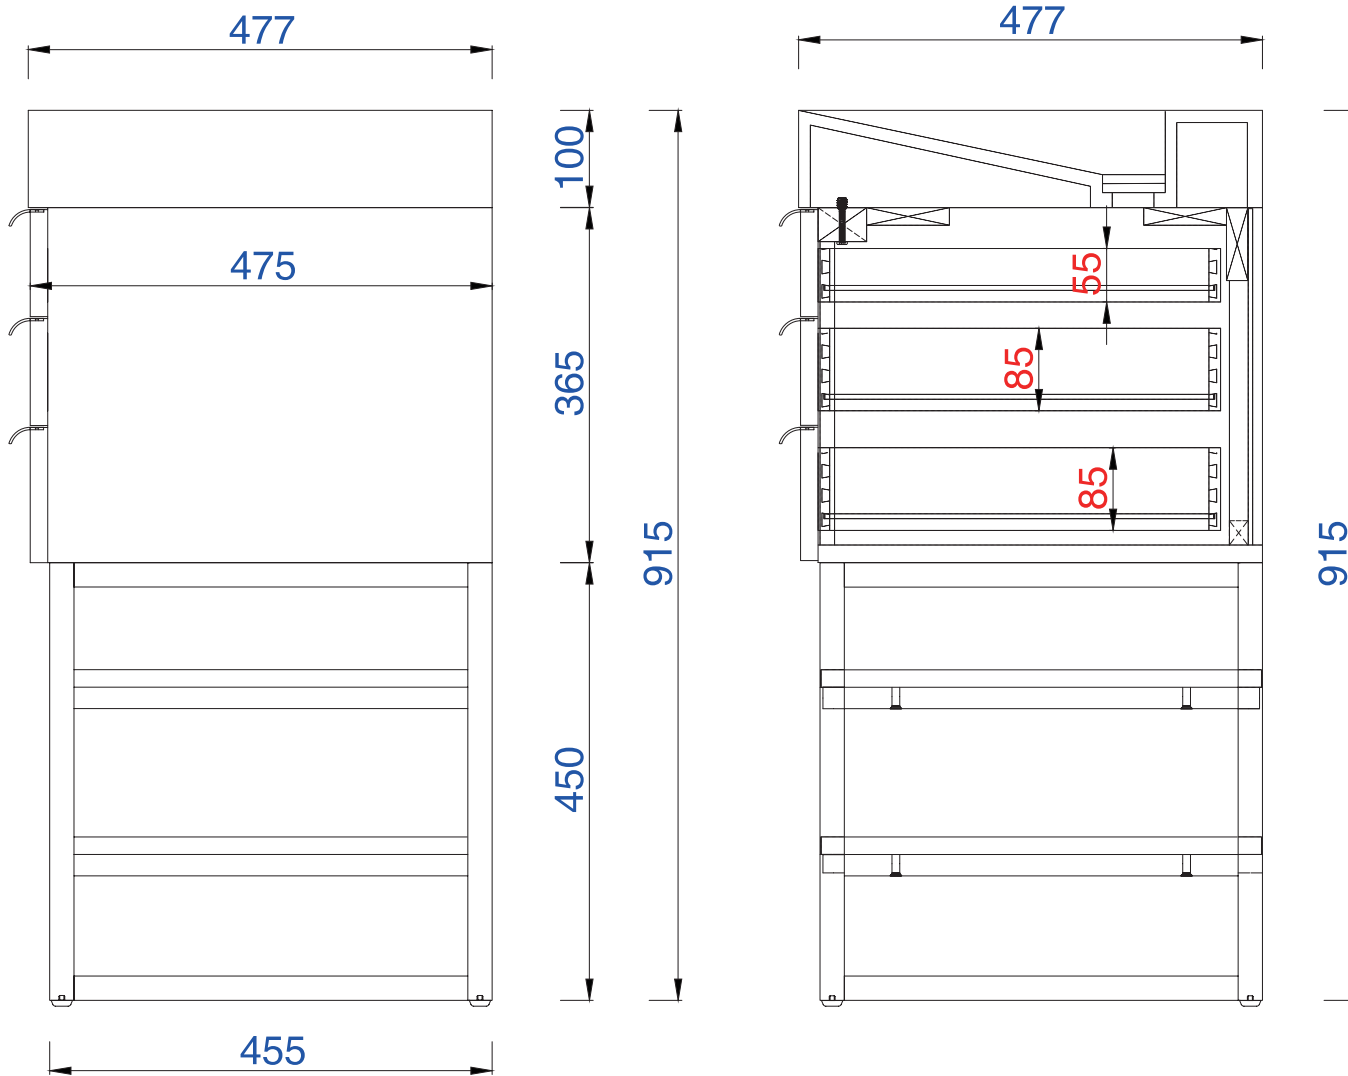

1829mm

Item Number:

- 388-V72-AGR-A
- 388-V72-CFO-A
- 388-V72-GW-A
- 388-V72-LTO-A

JAMES MARTIN

VANITIES

Columbia 1829mm Cabinet

Diagrams with Dimensions  
page 03 of 03

NOTE ONE: Married Countertop is standard for this cabinet  
NOTE TWO: This vanity does not have a Backsplash.

72"

Item Number:

- 388-V72-AGR-A
- 388-V72-CFO-A
- 388-V72-GW-A
- 388-V72-LTO-A

JAMES MARTIN

VANITIES™

Columbia 72" Cabinet

Diagrams with Dimensions  
page 01 of 01

1829mm

Item Number:

- 388-V72-AGR-A
- 388-V72-CFO-A
- 388-V72-GW-A
- 388-V72-LTO-A

JAMES MARTIN

VANITIES™

Columbia 1829mm Cabinet

Diagrams with Dimensions  
page 01 of 01

72.5"

Item Number:  
SS-378S-MW  
SS-378S-GW  
SS-378S-DGG

JAMES MARTIN

VANITIES™

**72.5" Vanity Top**  
Diagrams with Dimensions  
page 01 of 01

1842mm

Item Number:  
SS-378S-MW  
SS-378S-GW  
SS-378S-DGG

JAMES MARTIN

VANITIES™

**1842mm Vanity Top**  
Diagrams with Dimensions  
page 01 of 01