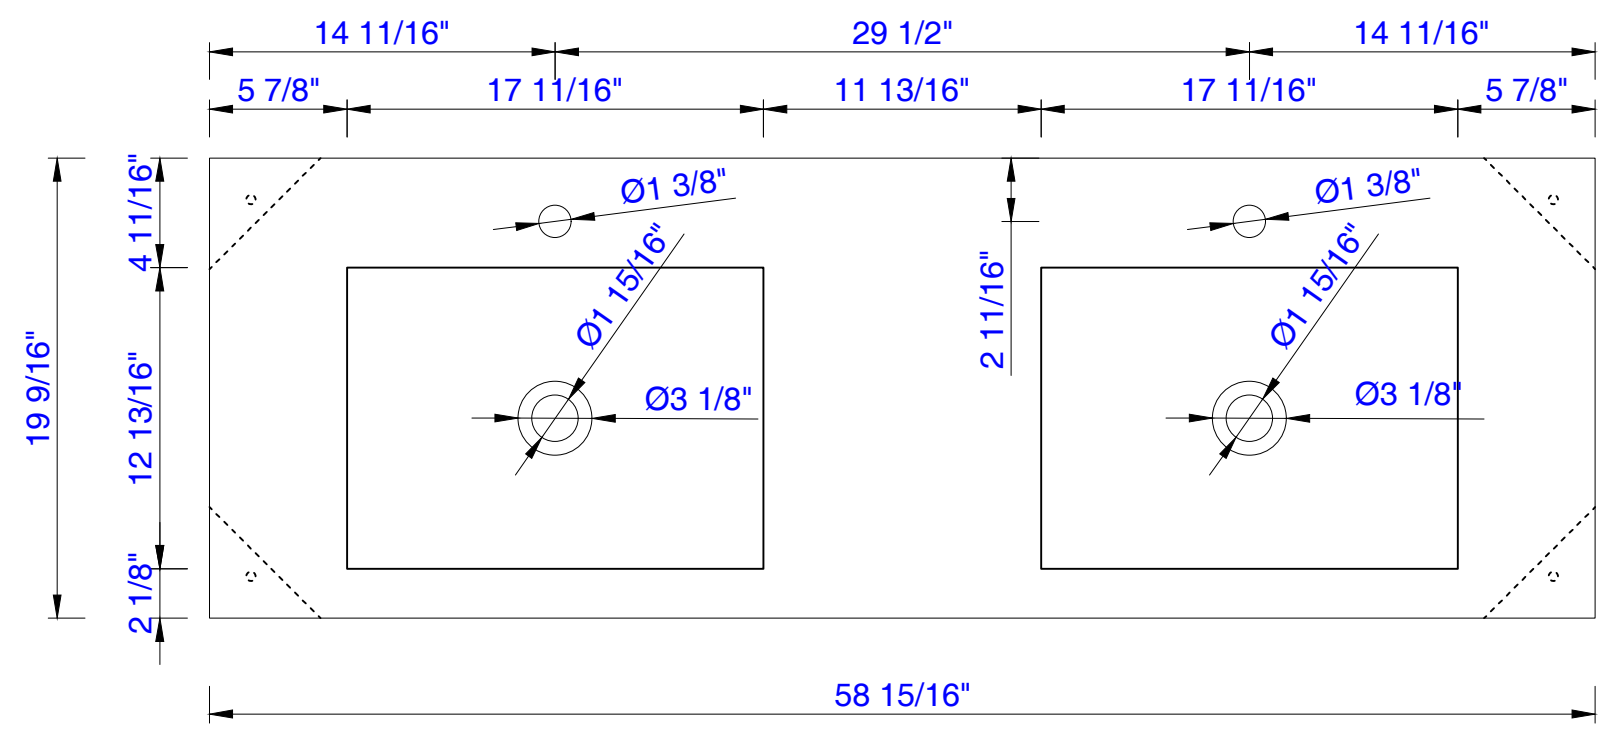

### Columbia 1496mm Cabinet

Diagrams with Dimensions  
page 02 of 03

NOTE ONE: Married Countertop is standard for this cabinet.

1496mm

Item Number:

- 388-V59D-AGR-A
- 388-V59D-CFO-A
- 388-V59D-GW-A
- 388-V59D-LTO-A

JAMES MARTIN

VANITIES™

Columbia 59" Cabinet

Diagrams with Dimensions  
page 01 of 01

1496mm

Item Number:

- 388-V59D-AGR-A
- 388-V59D-CFO-A
- 388-V59D-GW-A
- 388-V59D-LTO-A

JAMES MARTIN

VANITIES™

Columbia 1496mm Cabinet

Diagrams with Dimensions  
page 01 of 01

59"

Item Number:  
SS-368-MW  
SS-368-GW  
SS-368-DGG

JAMES MARTIN

VANITIES™

**59" Vanity Top**  
Diagrams with Dimensions  
page 01 of 01

1497mm

Item Number:  
SS-368-MW  
SS-368-GW  
SS-368-DGG

JAMES MARTIN

VANITIES™

**1497mm Vanity Top**  
Diagrams with Dimensions  
page 01 of 01