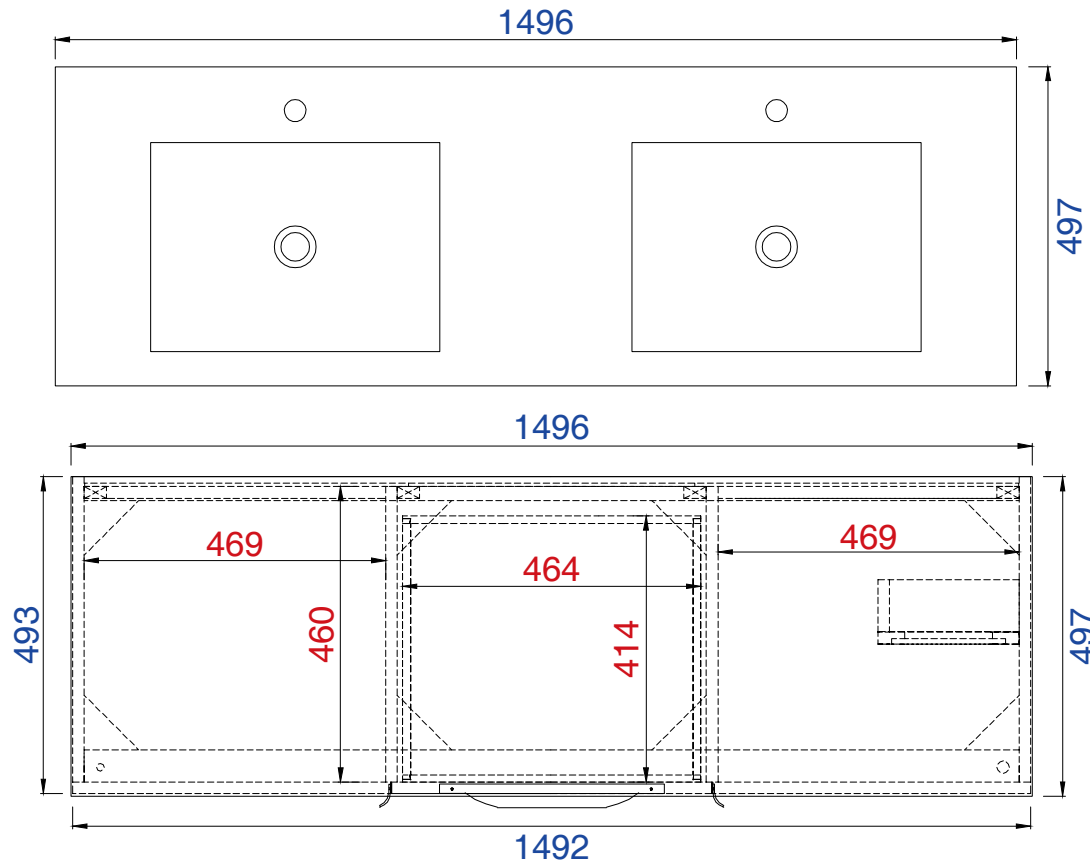

### Columbia 59" Cabinet

Diagrams with Dimensions  
page 02 of 03

NOTE ONE: Married Countertop is standard for this cabinet.

59"

Item Number:

- 388-V59D-AGR-A
- 388-V59D-CFO-A
- 388-V59D-GW-A
- 388-V59D-LTO-A

### Columbia 1496mm Cabinet

Diagrams with Dimensions  
page 01 of 03

NOTE ONE: Married Countertop is standard for this cabinet.  
NOTE TWO: This vanity does not have a Backsplash.

1496mm

Item Number:

- 388-V59D-AGR-A
- 388-V59D-CFO-A
- 388-V59D-GW-A
- 388-V59D-LTO-A

### Columbia 1496mm Cabinet

Diagrams with Dimensions  
page 02 of 03

NOTE ONE: Married Countertop is standard for this cabinet.

1496mm

Item Number:

- 388-V59D-AGR-A
- 388-V59D-CFO-A
- 388-V59D-GW-A
- 388-V59D-LTO-A

1497mm

Item Number:  
SS-368-MW  
SS-368-GW  
SS-368-DGG

JAMES MARTIN

VANITIES™

**1497mm Vanity Top**  
Diagrams with Dimensions  
page 01 of 01