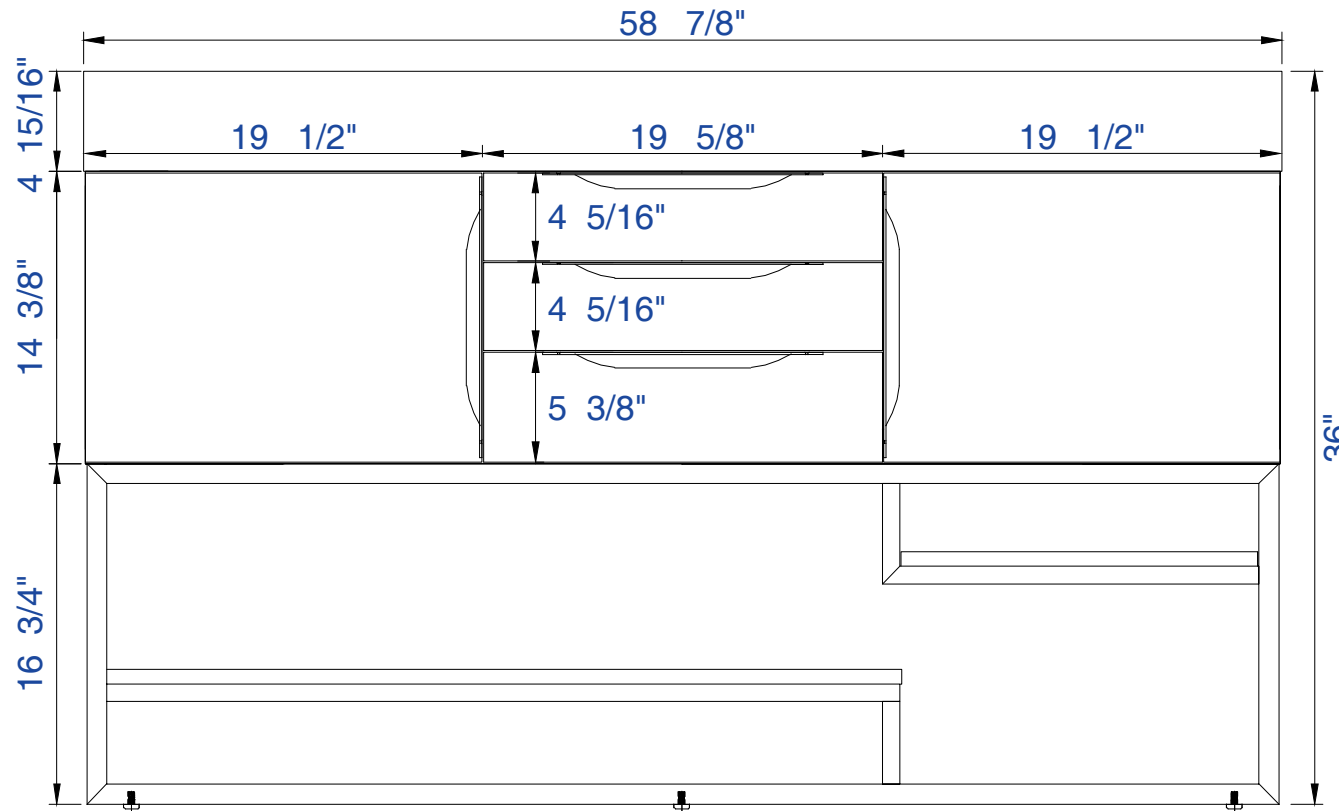

### Columbia 59" Cabinet

Diagrams with Dimensions  
page 01 of 03

NOTE ONE: Married Countertop is standard for this cabinet.  
NOTE TWO: This vanity does not have a Backsplash.

59"

Item Number:

- 388-V59D-AGR-A
- 388-V59D-CFO-A
- 388-V59D-GW-A
- 388-V59D-LTO-A

### Columbia 59" Cabinet

Diagrams with Dimensions  
page 02 of 03

NOTE ONE: Married Countertop is standard for this cabinet.

59"

Item Number:

- 388-V59D-AGR-A
- 388-V59D-CFO-A
- 388-V59D-GW-A
- 388-V59D-LTO-A

### Columbia 1496mm Cabinet

Diagrams with Dimensions  
page 02 of 03

NOTE ONE: Married Countertop is standard for this cabinet.

1496mm

Item Number:

- 388-V59D-AGR-A
- 388-V59D-CFO-A
- 388-V59D-GW-A
- 388-V59D-LTO-A

1497mm

Item Number:  
SS-368-MW  
SS-368-GW  
SS-368-DGG

JAMES MARTIN

VANITIES™

**1497mm Vanity Top**  
Diagrams with Dimensions  
page 01 of 01