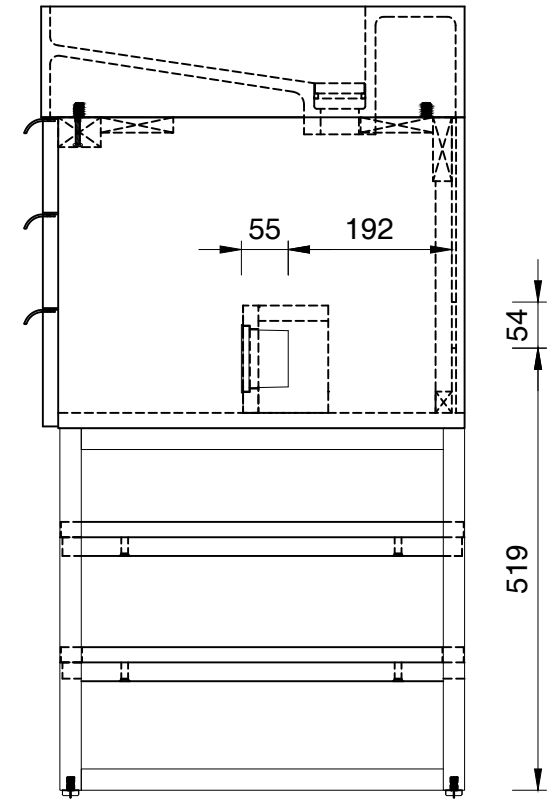

### Columbia 1496mm Cabinet

Diagrams with Dimensions  
page 02 of 03

NOTE ONE: Married Countertop is standard for this cabinet.

1496mm

Item Number:

- 388-V59D-AGR-A
- 388-V59D-CFO-A
- 388-V59D-GW-A
- 388-V59D-LTO-A

JAMES MARTIN

VANITIES™

Columbia 59" Cabinet

Diagrams with Dimensions  
page 01 of 01

1496mm

Item Number:

- 388-V59D-AGR-A
- 388-V59D-CFO-A
- 388-V59D-GW-A
- 388-V59D-LTO-A

JAMES MARTIN

VANITIES™

Columbia 1496mm Cabinet

Diagrams with Dimensions  
page 01 of 01

59"

Item Number:  
SS-368-MW  
SS-368-GW  
SS-368-DGG

JAMES MARTIN

VANITIES™

**59" Vanity Top**  
Diagrams with Dimensions  
page 01 of 01

1497mm

Item Number:  
SS-368-MW  
SS-368-GW  
SS-368-DGG

JAMES MARTIN

VANITIES™

**1497mm Vanity Top**  
Diagrams with Dimensions  
page 01 of 01