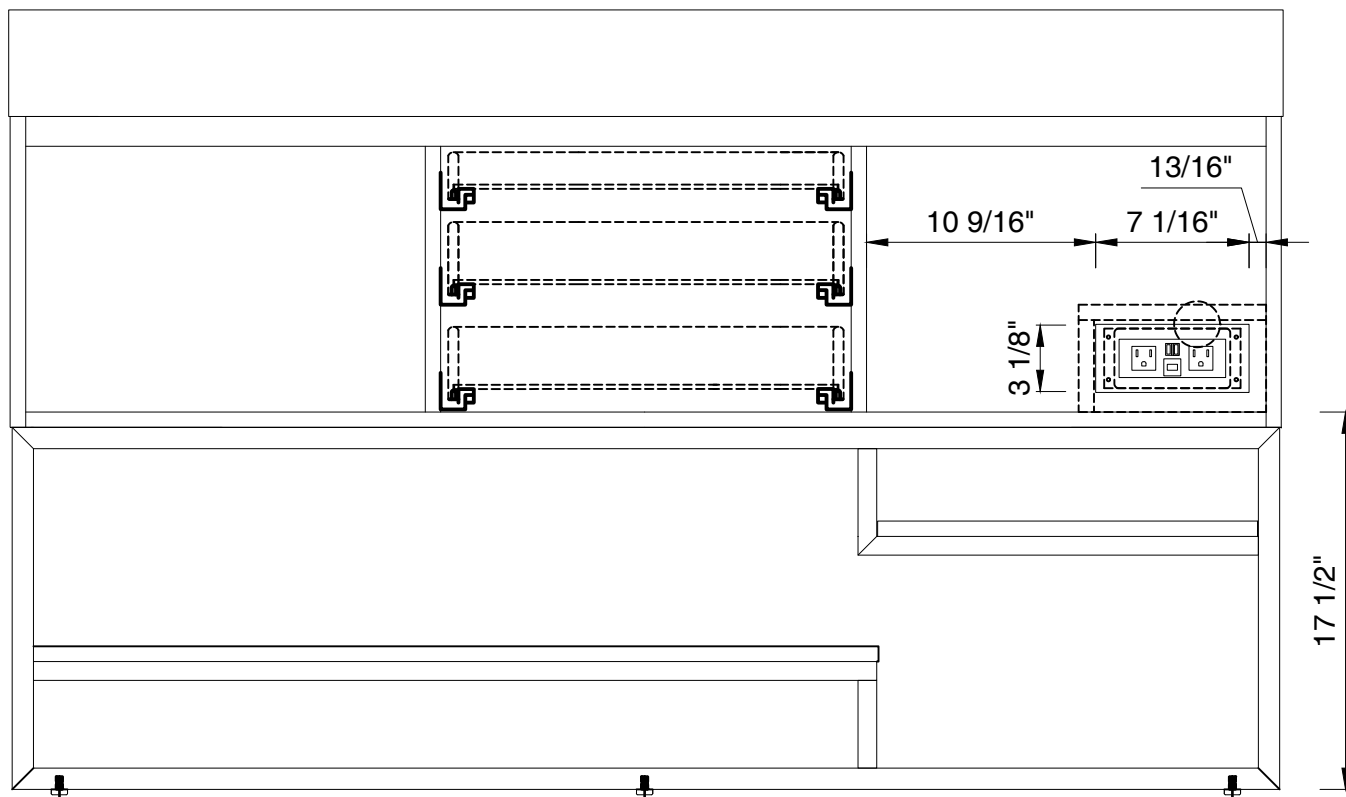

### Columbia 1496mm Cabinet

Diagrams with Dimensions  
page 03 of 03

NOTE ONE: Married Countertop is standard for this cabinet.  
NOTE TWO: This vanity does not have a Backsplash.

59"

Item Number:

- 388-V59D-AGR-A
- 388-V59D-CFO-A
- 388-V59D-GW-A
- 388-V59D-LTO-A

JAMES MARTIN

VANITIES™

Columbia 59" Cabinet

Diagrams with Dimensions  
page 01 of 01

1496mm

Item Number:

- 388-V59D-AGR-A
- 388-V59D-CFO-A
- 388-V59D-GW-A
- 388-V59D-LTO-A

JAMES MARTIN

VANITIES™

Columbia 1496mm Cabinet

Diagrams with Dimensions  
page 01 of 01

59"

Item Number:  
SS-368-MW  
SS-368-GW  
SS-368-DGG

JAMES MARTIN

VANITIES™

**59" Vanity Top**  
Diagrams with Dimensions  
page 01 of 01

1497mm

Item Number:  
SS-368-MW  
SS-368-GW  
SS-368-DGG

JAMES MARTIN

VANITIES™

**1497mm Vanity Top**  
Diagrams with Dimensions  
page 01 of 01