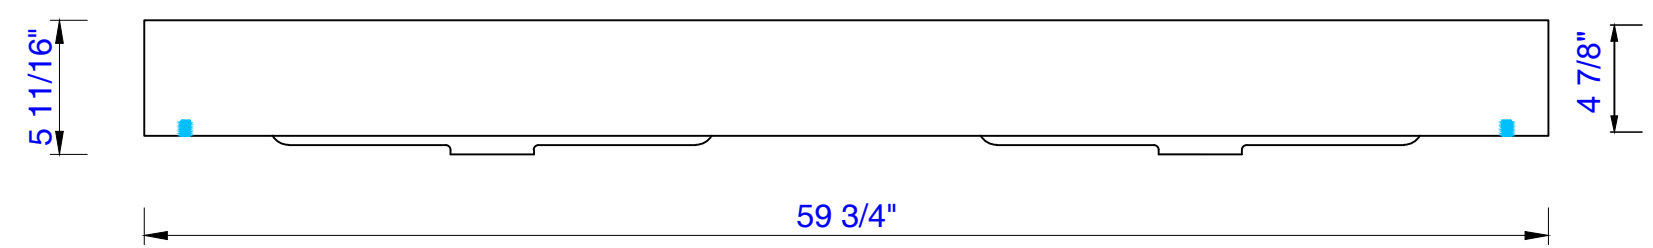

JAMES MARTIN

VANITIES™

Columbia 59" Cabinet

Diagrams with Dimensions  
page 01 of 01

1496mm

Item Number:

- 388-V59D-AGR-A
- 388-V59D-CFO-A
- 388-V59D-GW-A
- 388-V59D-LTO-A

JAMES MARTIN

VANITIES™

Columbia 1496mm Cabinet

Diagrams with Dimensions  
page 01 of 01

59"

Item Number:  
SS-368-MW  
SS-368-GW  
SS-368-DGG

JAMES MARTIN

VANITIES™

**59" Vanity Top**  
Diagrams with Dimensions  
page 01 of 01

1497mm

Item Number:  
SS-368-MW  
SS-368-GW  
SS-368-DGG

JAMES MARTIN

VANITIES™

**1497mm Vanity Top**  
Diagrams with Dimensions  
page 01 of 01