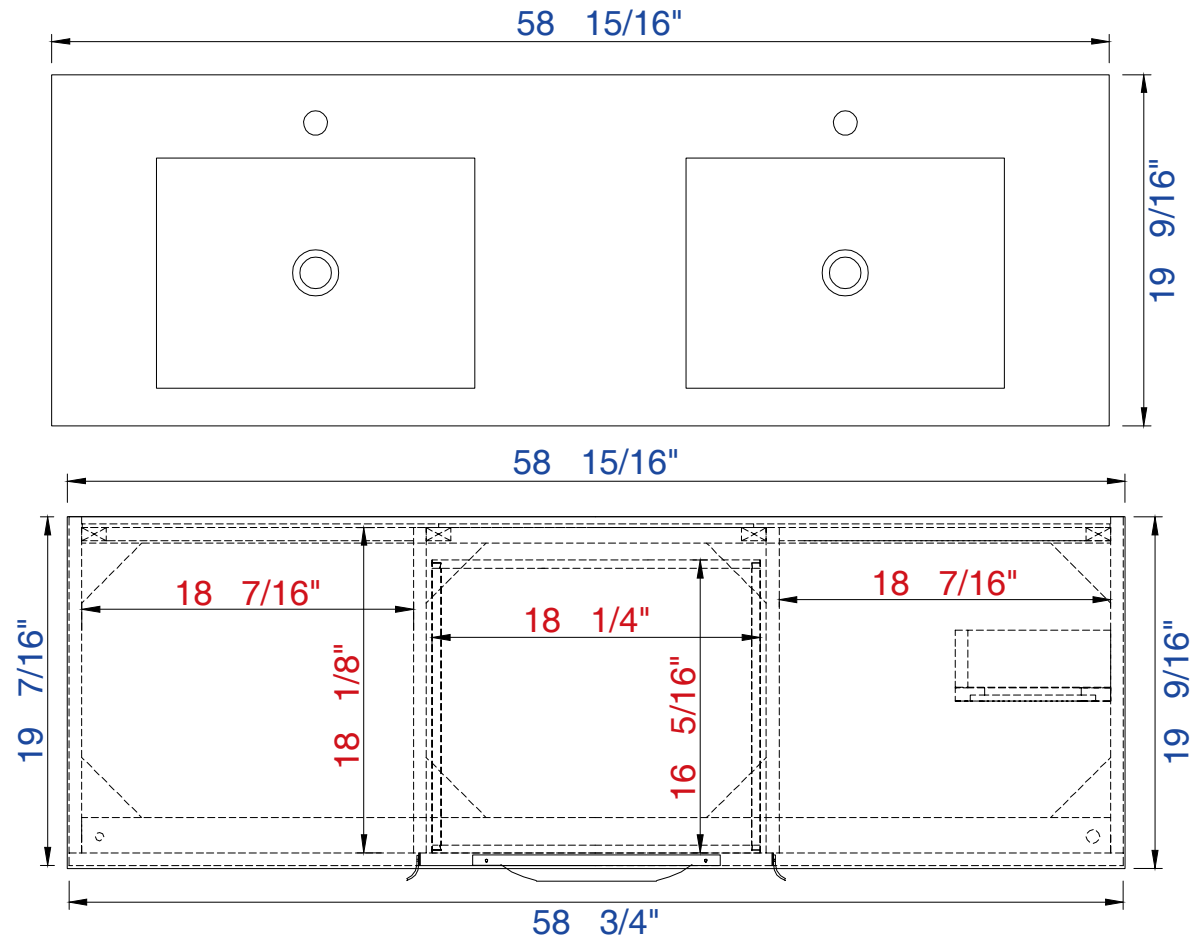

### Columbia 59" Cabinet

Diagrams with Dimensions  
page 01 of 03

NOTE ONE: Married Countertop is standard for this cabinet.  
NOTE TWO: This vanity does not have a Backsplash.

59"

Item Number:

- 388-V59D-AGR-A
- 388-V59D-CFO-A
- 388-V59D-GW-A
- 388-V59D-LTO-A

### Columbia 59" Cabinet

Diagrams with Dimensions  
page 02 of 03

NOTE ONE: Married Countertop is standard for this cabinet.

59"

Item Number:

- 388-V59D-AGR-A
- 388-V59D-CFO-A
- 388-V59D-GW-A
- 388-V59D-LTO-A

### Columbia 59" Cabinet

Diagrams with Dimensions  
page 03 of 03

NOTE ONE: Married Countertop is standard for this cabinet.  
NOTE TWO: This vanity does not have a Backsplash.

1496mm

Item Number:

- 388-V59D-AGR-A
- 388-V59D-CFO-A
- 388-V59D-GW-A
- 388-V59D-LTO-A

1497mm

Item Number:  
SS-368-MW  
SS-368-GW  
SS-368-DGG

JAMES MARTIN

VANITIES™

**1497mm Vanity Top**  
Diagrams with Dimensions  
page 01 of 01