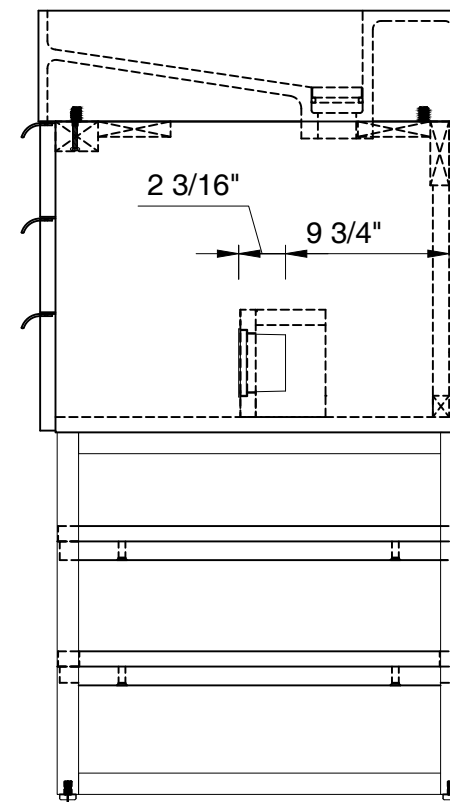

### Columbia 1496mm Cabinet

Diagrams with Dimensions  
page 03 of 03

NOTE ONE: Married Countertop is standard for this cabinet.  
NOTE TWO: This vanity does not have a Backsplash.

59"

Item Number:

- 388-V59D-AGR-A
- 388-V59D-CFO-A
- 388-V59D-GW-A
- 388-V59D-LTO-A

JAMES MARTIN

VANITIES™

Columbia 59" Cabinet

Diagrams with Dimensions  
page 01 of 01

1496mm

Item Number:

- 388-V59D-AGR-A
- 388-V59D-CFO-A
- 388-V59D-GW-A
- 388-V59D-LTO-A

JAMES MARTIN

VANITIES™

Columbia 1496mm Cabinet

Diagrams with Dimensions  
page 01 of 01

59"

Item Number:  
SS-368-MW  
SS-368-GW  
SS-368-DGG

JAMES MARTIN

VANITIES™

**59" Vanity Top**  
Diagrams with Dimensions  
page 01 of 01

1497mm

Item Number:  
SS-368-MW  
SS-368-GW  
SS-368-DGG

JAMES MARTIN

VANITIES™

**1497mm Vanity Top**  
Diagrams with Dimensions  
page 01 of 01