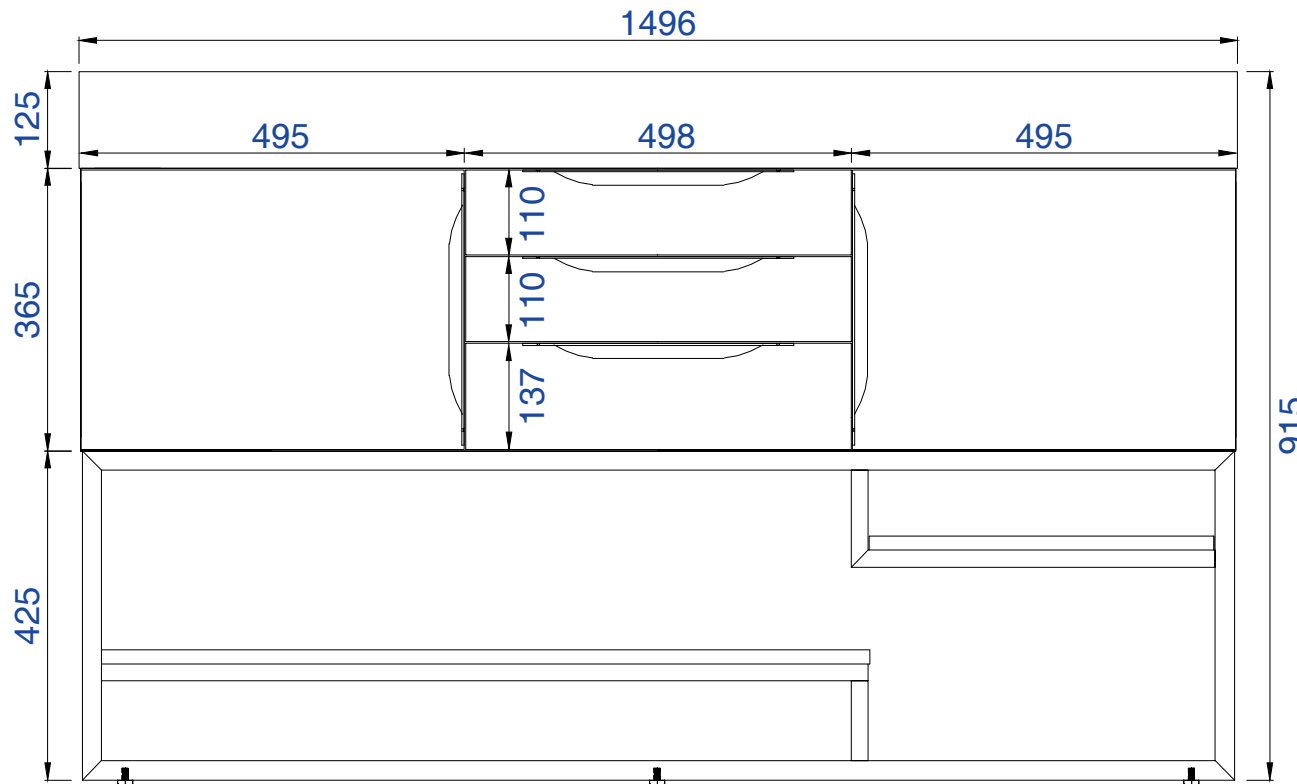

Columbia 1496mm Cabinet

Diagrams with Dimensions
page 01 of 03

NOTE ONE: Married Countertop is standard for this cabinet.
NOTE TWO: This vanity does not have a Backsplash.