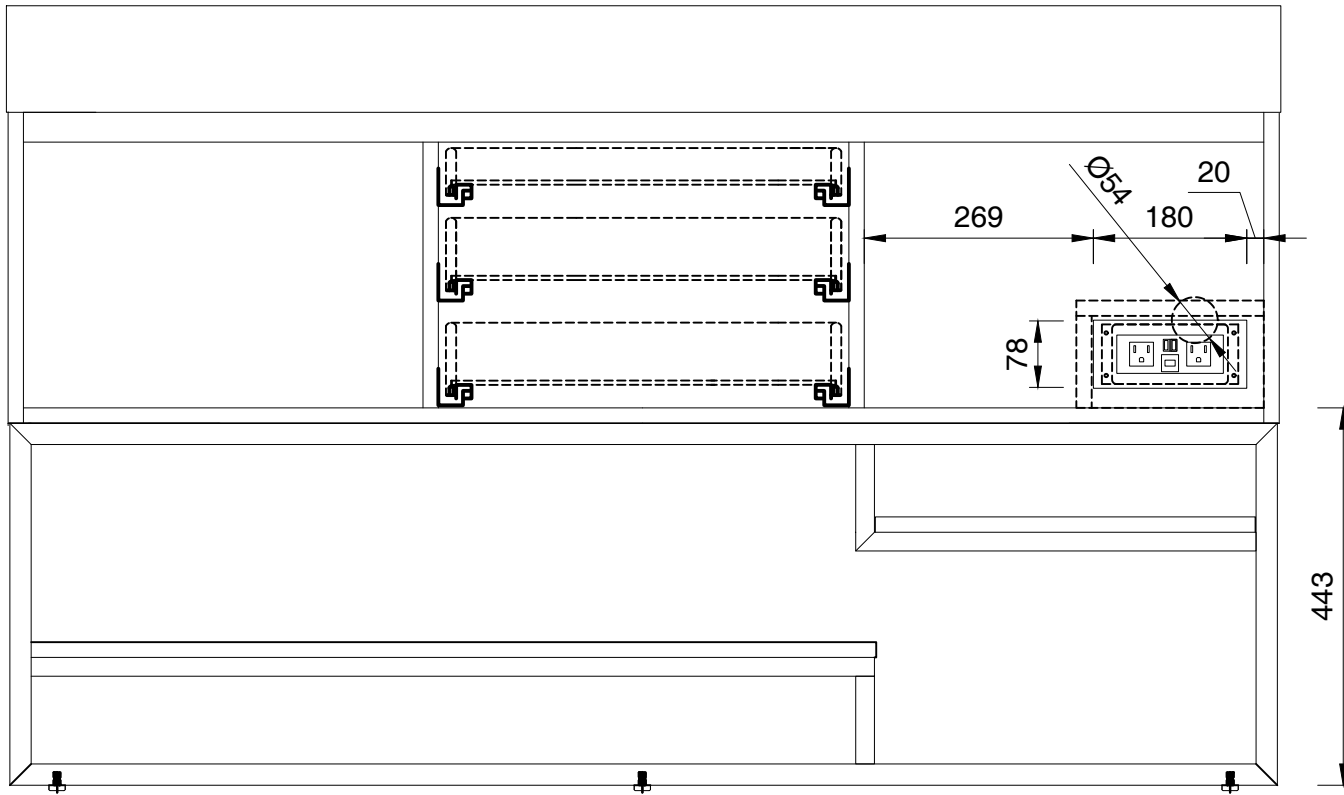

### Columbia 1496mm Cabinet

Diagrams with Dimensions  
page 02 of 03

NOTE ONE: Married Countertop is standard for this cabinet.

1496mm

Item Number:

- 388-V59D-AGR-A
- 388-V59D-CFO-A
- 388-V59D-GW-A
- 388-V59D-LTO-A

JAMES MARTIN

VANITIES™

Columbia 59" Cabinet

Diagrams with Dimensions  
page 01 of 01

1496mm

Item Number:

- 388-V59D-AGR-A
- 388-V59D-CFO-A
- 388-V59D-GW-A
- 388-V59D-LTO-A

JAMES MARTIN

VANITIES™

Columbia 1496mm Cabinet

Diagrams with Dimensions  
page 01 of 01

59"

Item Number:  
SS-368-MW  
SS-368-GW  
SS-368-DGG

JAMES MARTIN

VANITIES™

**59" Vanity Top**  
Diagrams with Dimensions  
page 01 of 01

1497mm

Item Number:  
SS-368-MW  
SS-368-GW  
SS-368-DGG

JAMES MARTIN

VANITIES™

**1497mm Vanity Top**  
Diagrams with Dimensions  
page 01 of 01