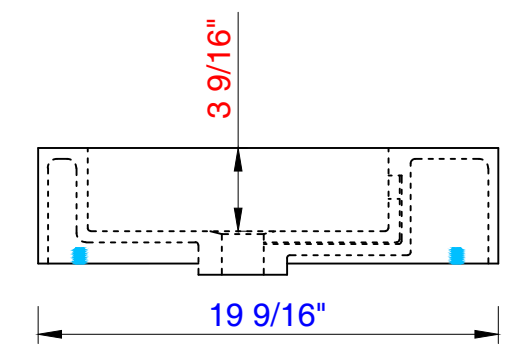

### Columbia 1496mm Cabinet

Diagrams with Dimensions  
page 02 of 03

NOTE ONE: Married Countertop is standard for this cabinet.

1496mm

Item Number:

- 388-V59D-AGR-A
- 388-V59D-CFO-A
- 388-V59D-GW-A
- 388-V59D-LTO-A

JAMES MARTIN

VANITIES™

Columbia 59" Cabinet

Diagrams with Dimensions  
page 01 of 01

1496mm

Item Number:

- 388-V59D-AGR-A
- 388-V59D-CFO-A
- 388-V59D-GW-A
- 388-V59D-LTO-A

JAMES MARTIN

VANITIES™

Columbia 1496mm Cabinet

Diagrams with Dimensions  
page 01 of 01

59"

Item Number:  
SS-368-MW  
SS-368-GW  
SS-368-DGG

JAMES MARTIN

VANITIES™

**59" Vanity Top**  
Diagrams with Dimensions  
page 01 of 01

1497mm

Item Number:  
SS-368-MW  
SS-368-GW  
SS-368-DGG

JAMES MARTIN

VANITIES™

**1497mm Vanity Top**  
Diagrams with Dimensions  
page 01 of 01