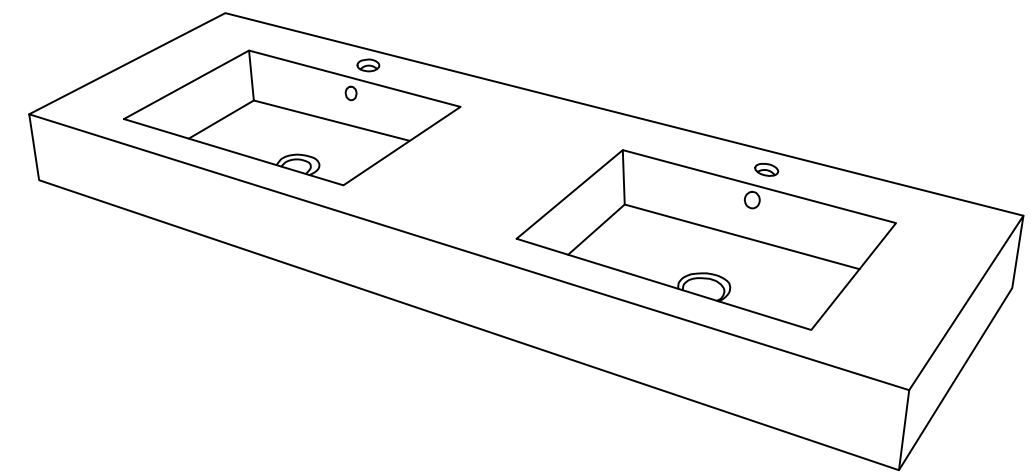

JAMES MARTIN

VANITIES™

Columbia 59" Cabinet

Diagrams with Dimensions  
page 01 of 01

1496mm

Item Number:

- 388-V59D-AGR-A
- 388-V59D-CFO-A
- 388-V59D-GW-A
- 388-V59D-LTO-A

JAMES MARTIN

VANITIES™

Columbia 1496mm Cabinet

Diagrams with Dimensions  
page 01 of 01

59"

Item Number:  
SS-368-MW  
SS-368-GW  
SS-368-DGG

JAMES MARTIN

VANITIES™

**59" Vanity Top**  
Diagrams with Dimensions  
page 01 of 01

1497mm

Item Number:  
SS-368-MW  
SS-368-GW  
SS-368-DGG

JAMES MARTIN

VANITIES™

**1497mm Vanity Top**  
Diagrams with Dimensions  
page 01 of 01