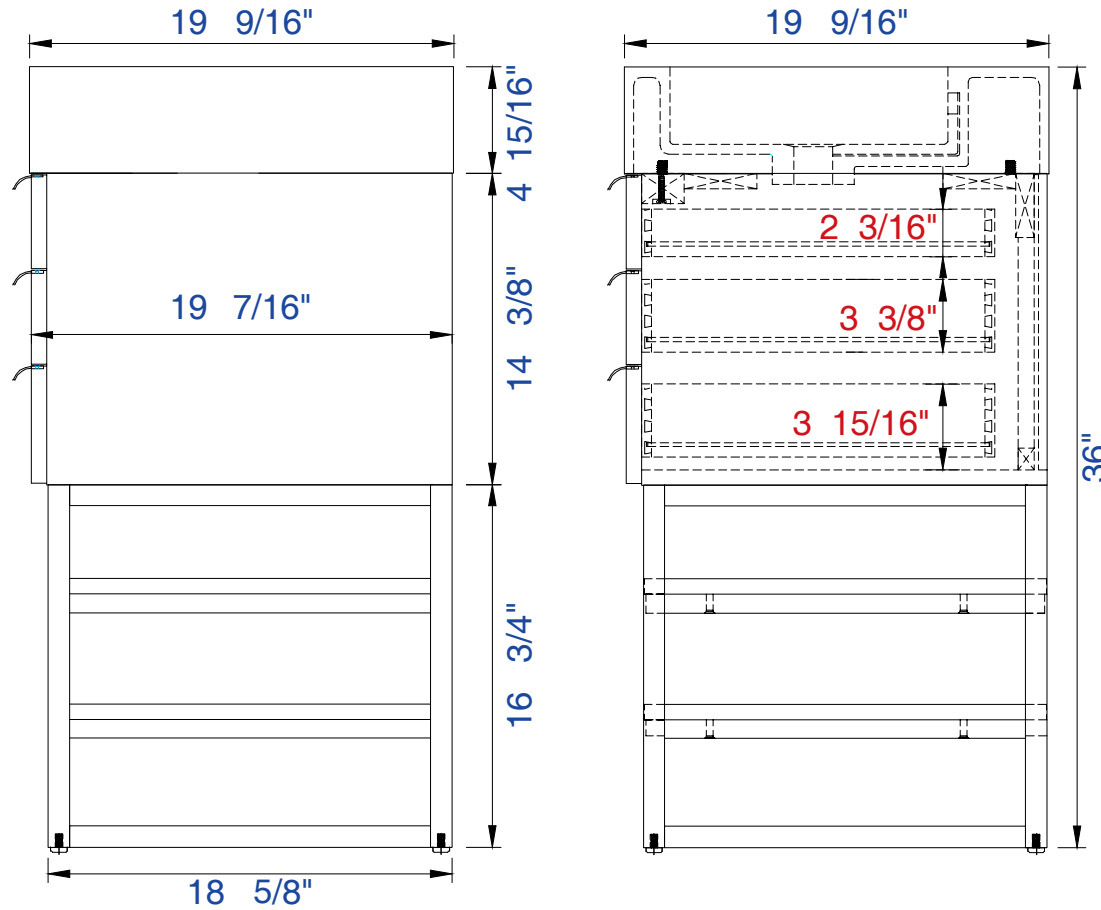

### Columbia 59" Cabinet

Diagrams with Dimensions  
page 01 of 03

NOTE ONE: Married Countertop is standard for this cabinet.  
NOTE TWO: This vanity does not have a Backsplash.

59"

Item Number:

- 388-V59D-AGR-A
- 388-V59D-CFO-A
- 388-V59D-GW-A
- 388-V59D-LTO-A

### Columbia 59" Cabinet

Diagrams with Dimensions  
page 02 of 03

NOTE ONE: Married Countertop is standard for this cabinet.

59"

Item Number:

- 388-V59D-AGR-A
- 388-V59D-CFO-A
- 388-V59D-GW-A
- 388-V59D-LTO-A

### Columbia 59" Cabinet

Diagrams with Dimensions  
page 03 of 03

NOTE ONE: Married Countertop is standard for this cabinet.  
NOTE TWO: This vanity does not have a Backsplash.

1496mm

Item Number:

- 388-V59D-AGR-A
- 388-V59D-CFO-A
- 388-V59D-GW-A
- 388-V59D-LTO-A

1497mm

Item Number:  
SS-368-MW  
SS-368-GW  
SS-368-DGG

JAMES MARTIN

VANITIES™

**1497mm Vanity Top**  
Diagrams with Dimensions  
page 01 of 01