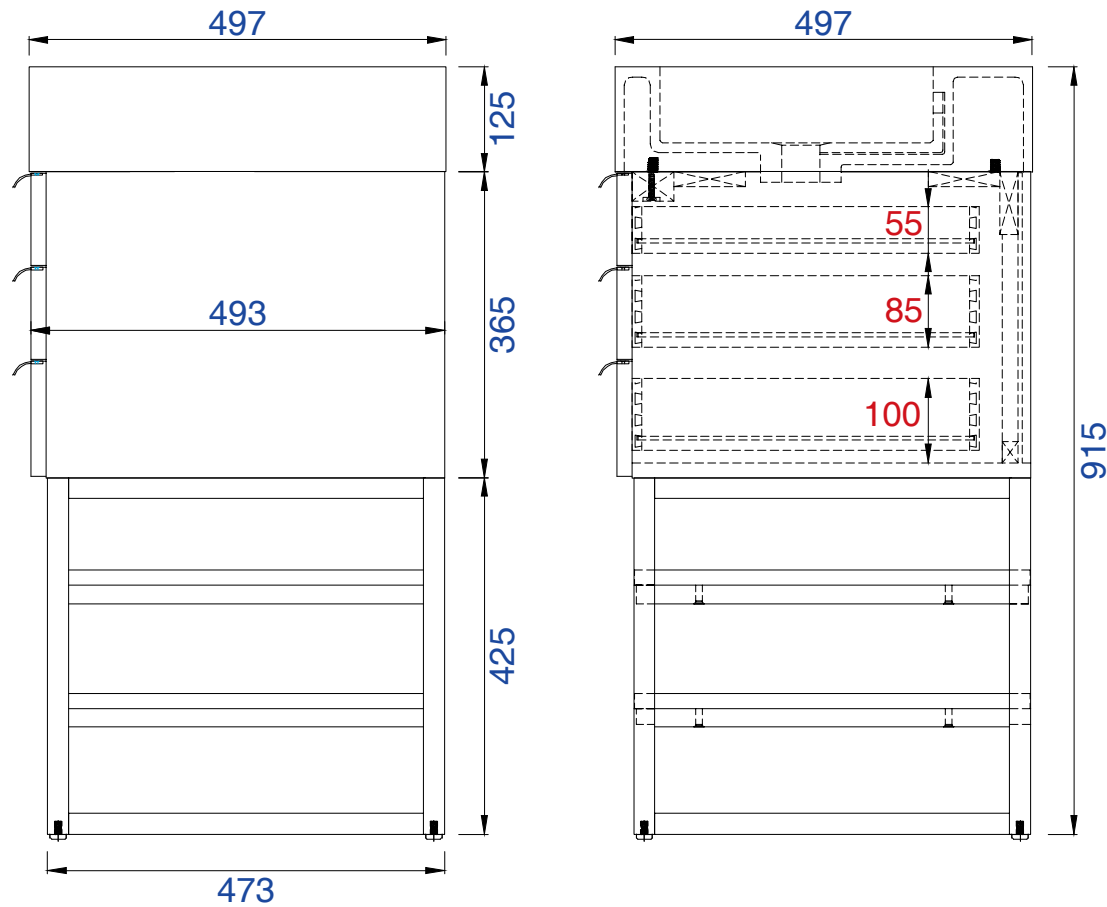

Columbia 1496mm Cabinet

Diagrams with Dimensions
page 03 of 03

NOTE ONE: Married Countertop is standard for this cabinet.
NOTE TWO: This vanity does not have a Backsplash.