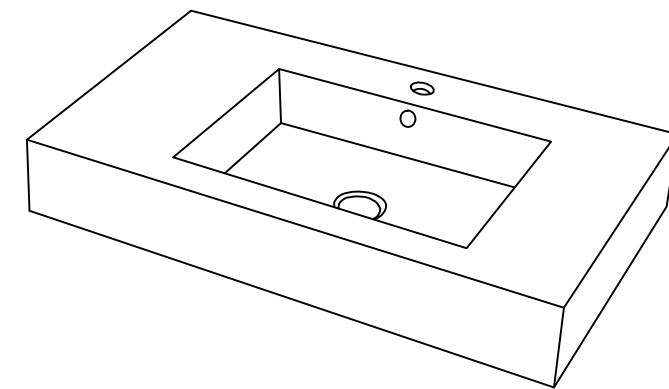

JAMES MARTIN

VANITIES™

Columbia 48" Cabinet

Diagrams with Dimensions  
page 01 of 01

1219mm

Item Number:

- 388-V48-AGR-A
- 388-V48-CFO-A
- 388-V48-GW-A
- 388-V48-LTO-A

JAMES MARTIN

### Columbia 1219mm Cabinet

Diagrams with Dimensions  
page 01 of 01

48"

Item Number:  
SS-348-MW  
SS-348-GW  
SS-348-DGG

JAMES MARTIN

VANITIES™

**48" Vanity Top**  
Diagrams with Dimensions  
page 01 of 01

1219mm

Item Number:  
SS-348-MW  
SS-348-GW  
SS-348-DGG

JAMES MARTIN

VANITIES™

**1219mm Vanity Top**  
Diagrams with Dimensions  
page 01 of 01