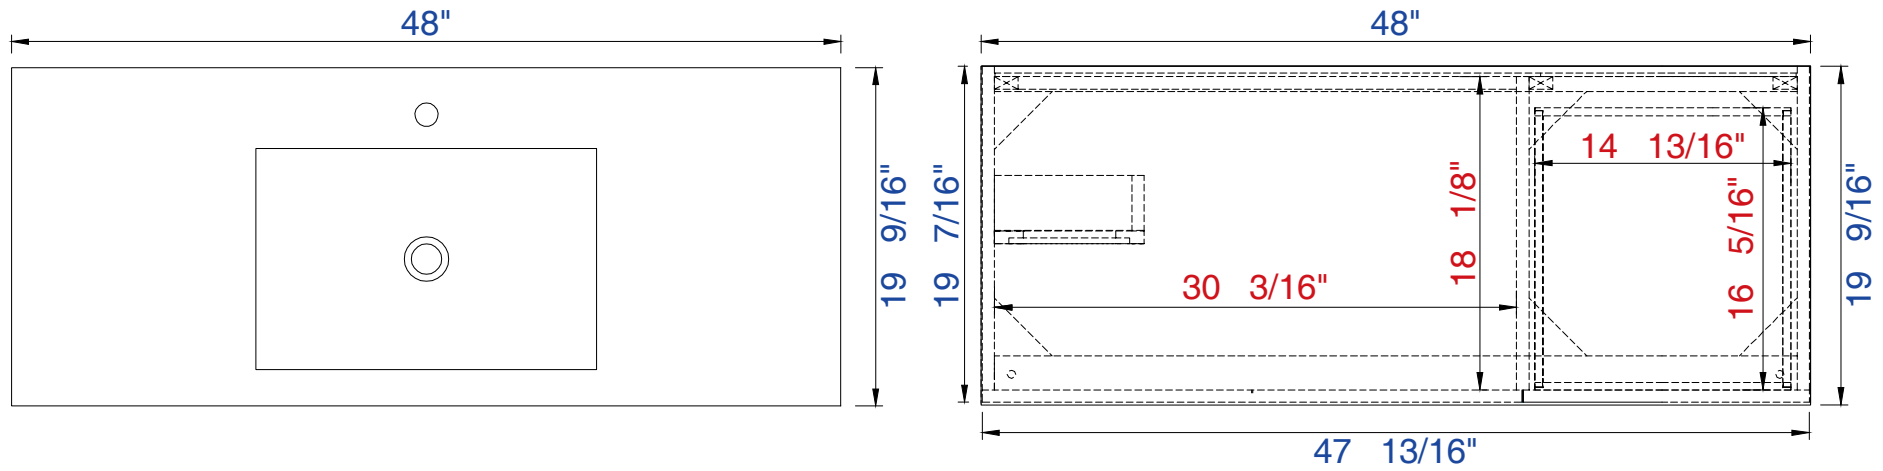

### Columbia 48" Cabinet

Diagrams with Dimensions  
page 01 of 03

NOTE ONE: Married Countertop is standard for this cabinet.  
NOTE TWO: This vanity does not have a Backsplash.

48"

Item Number:

- 388-V48-AGR-A
- 388-V48-CFO-A
- 388-V48-GW-A
- 388-V48-LTO-A

### Columbia 48" Cabinet

Diagrams with Dimensions  
page 02 of 03

NOTE ONE: Married Countertop is standard for this cabinet.

48"

Item Number:

- 388-V48-AGR-A
- 388-V48-CFO-A
- 388-V48-GW-A
- 388-V48-LTO-A

### Columbia 1219mm Cabinet

Diagrams with Dimensions  
page 01 of 01

48"

Item Number:  
SS-348-MW  
SS-348-GW  
SS-348-DGG

JAMES MARTIN

VANITIES™

**48" Vanity Top**  
Diagrams with Dimensions  
page 01 of 01

1219mm

Item Number:  
SS-348-MW  
SS-348-GW  
SS-348-DGG

JAMES MARTIN

VANITIES™

**1219mm Vanity Top**  
Diagrams with Dimensions  
page 01 of 01