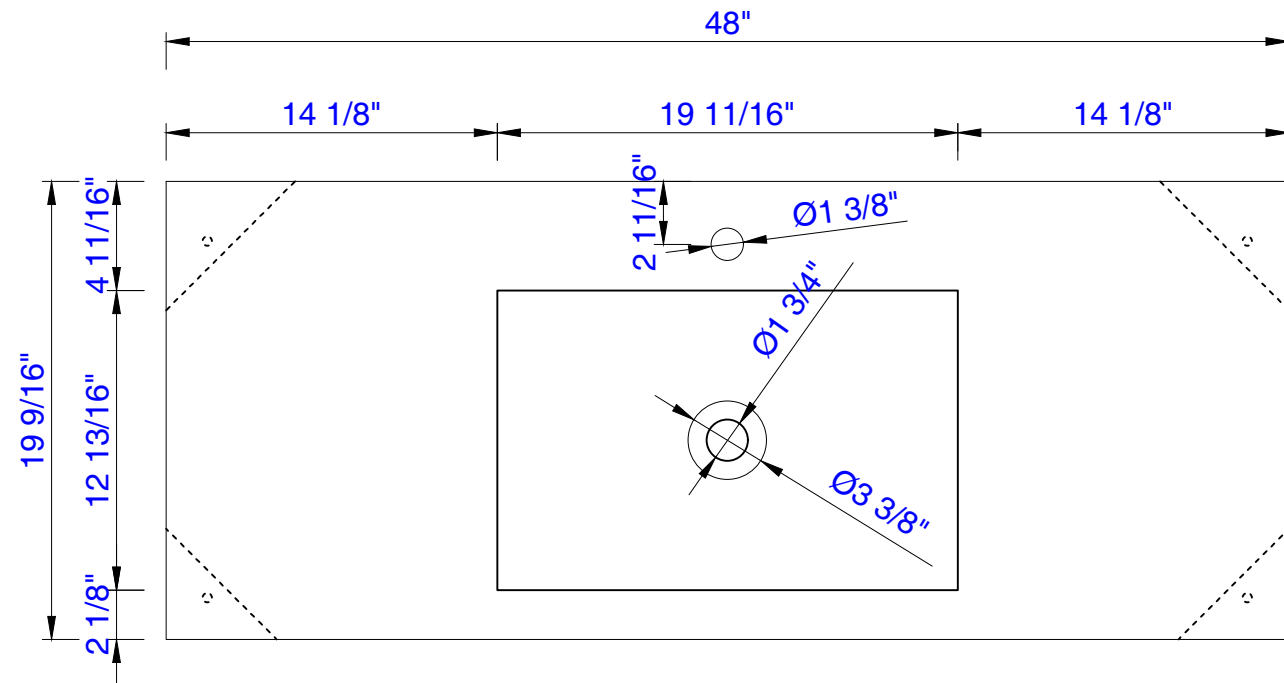

### Columbia 1219mm Cabinet

Diagrams with Dimensions  
page 02 of 03

NOTE ONE: Married Countertop is standard for this cabinet.

1219mm

Item Number:

- 388-V48-AGR-A
- 388-V48-CFO-A
- 388-V48-GW-A
- 388-V48-LTO-A

JAMES MARTIN

VANITIES™

Columbia 48" Cabinet

Diagrams with Dimensions  
page 01 of 01

1219mm

Item Number:

- 388-V48-AGR-A
- 388-V48-CFO-A
- 388-V48-GW-A
- 388-V48-LTO-A

JAMES MARTIN

### Columbia 1219mm Cabinet

Diagrams with Dimensions  
page 01 of 01

48"

Item Number:  
SS-348-MW  
SS-348-GW  
SS-348-DGG

JAMES MARTIN

VANITIES™

**48" Vanity Top**  
Diagrams with Dimensions  
page 01 of 01

1219mm

Item Number:  
SS-348-MW  
SS-348-GW  
SS-348-DGG

JAMES MARTIN

VANITIES™

**1219mm Vanity Top**  
Diagrams with Dimensions  
page 01 of 01