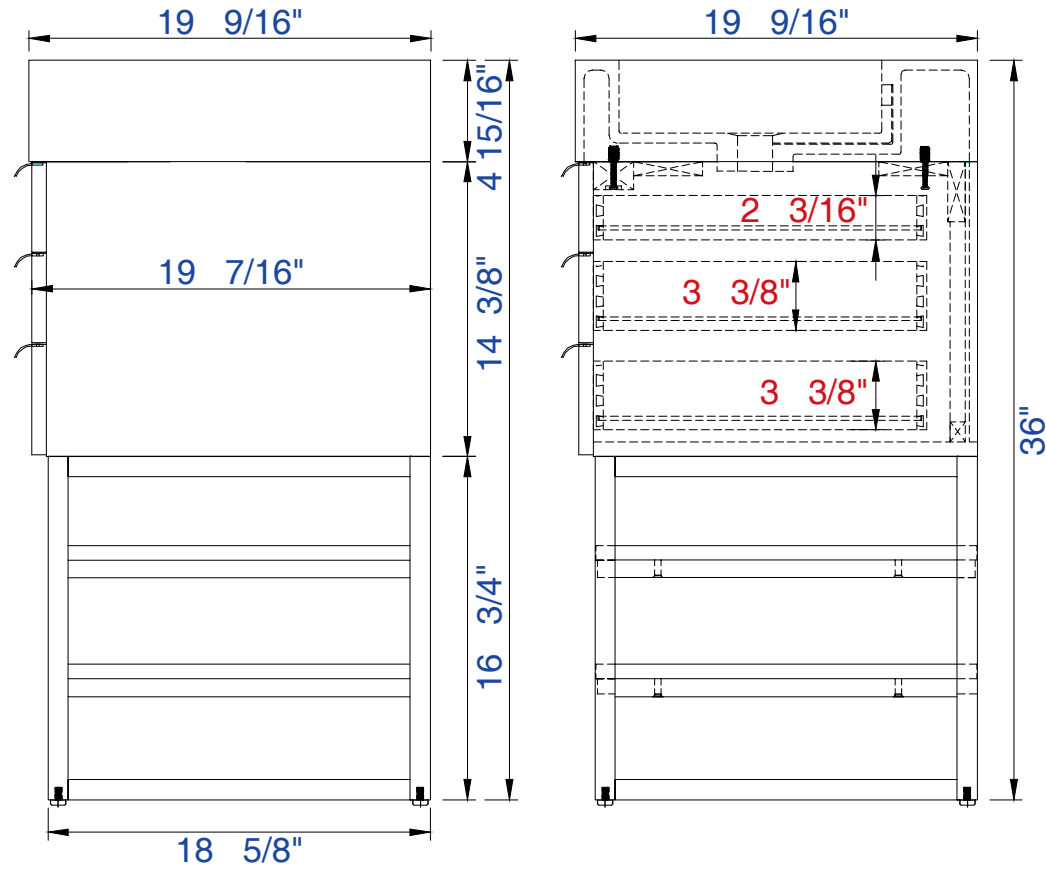

Columbia 48" Cabinet

Diagrams with Dimensions
page 03 of 03

NOTE ONE: Married Countertop is standard for this cabinet.
NOTE TWO: This vanity does not have a Backsplash.