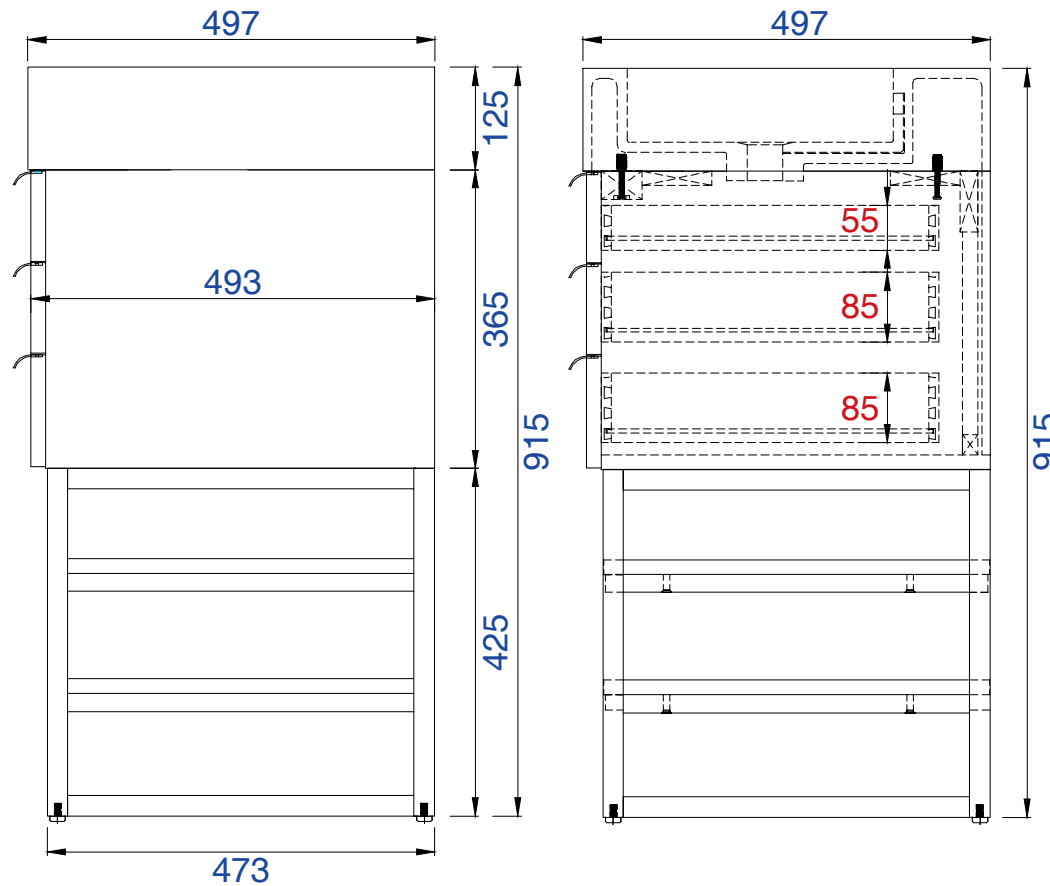

Columbia 1219mm Cabinet

Diagrams with Dimensions
page 03 of 03

NOTE ONE: Married Countertop is standard for this cabinet.
NOTE TWO: This vanity does not have a Backsplash.