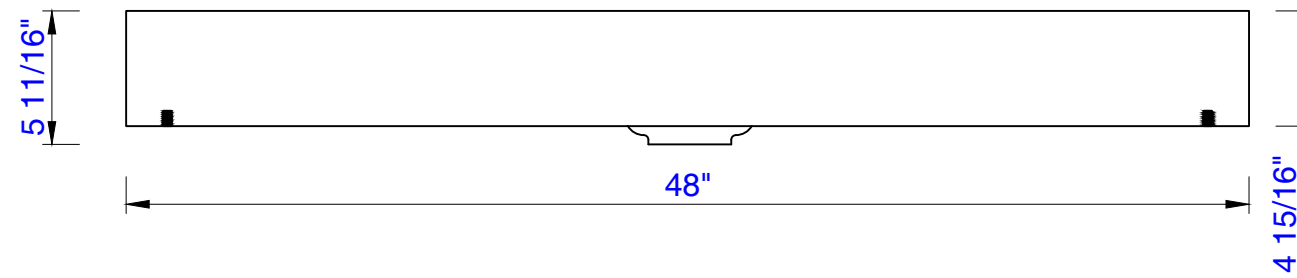

JAMES MARTIN

VANITIES™

Columbia 48" Cabinet

Diagrams with Dimensions  
page 01 of 01

1219mm

Item Number:

- 388-V48-AGR-A
- 388-V48-CFO-A
- 388-V48-GW-A
- 388-V48-LTO-A

JAMES MARTIN

### Columbia 1219mm Cabinet

Diagrams with Dimensions  
page 01 of 01

48"

Item Number:  
SS-348-MW  
SS-348-GW  
SS-348-DGG

JAMES MARTIN

VANITIES™

**48" Vanity Top**  
Diagrams with Dimensions  
page 01 of 01

1219mm

Item Number:  
SS-348-MW  
SS-348-GW  
SS-348-DGG

JAMES MARTIN

VANITIES™

**1219mm Vanity Top**  
Diagrams with Dimensions  
page 01 of 01