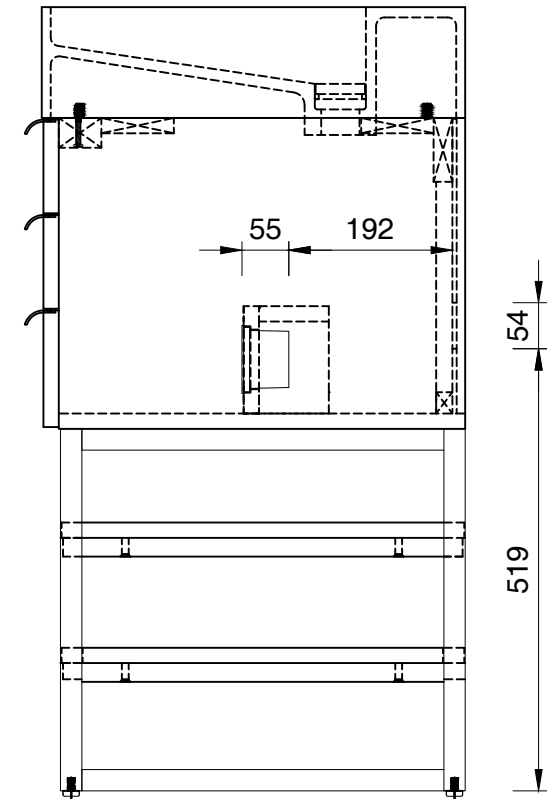

### Columbia 1219mm Cabinet

Diagrams with Dimensions  
page 02 of 03

NOTE ONE: Married Countertop is standard for this cabinet.

1219mm

Item Number:

- 388-V48-AGR-A
- 388-V48-CFO-A
- 388-V48-GW-A
- 388-V48-LTO-A

JAMES MARTIN

VANITIES™

Columbia 48" Cabinet

Diagrams with Dimensions  
page 01 of 01

1219mm

Item Number:

- 388-V48-AGR-A
- 388-V48-CFO-A
- 388-V48-GW-A
- 388-V48-LTO-A

JAMES MARTIN

### Columbia 1219mm Cabinet

Diagrams with Dimensions  
page 01 of 01

48"

Item Number:  
SS-348-MW  
SS-348-GW  
SS-348-DGG

JAMES MARTIN

VANITIES™

**48" Vanity Top**  
Diagrams with Dimensions  
page 01 of 01

1219mm

Item Number:  
SS-348-MW  
SS-348-GW  
SS-348-DGG

JAMES MARTIN

VANITIES™

**1219mm Vanity Top**  
Diagrams with Dimensions  
page 01 of 01