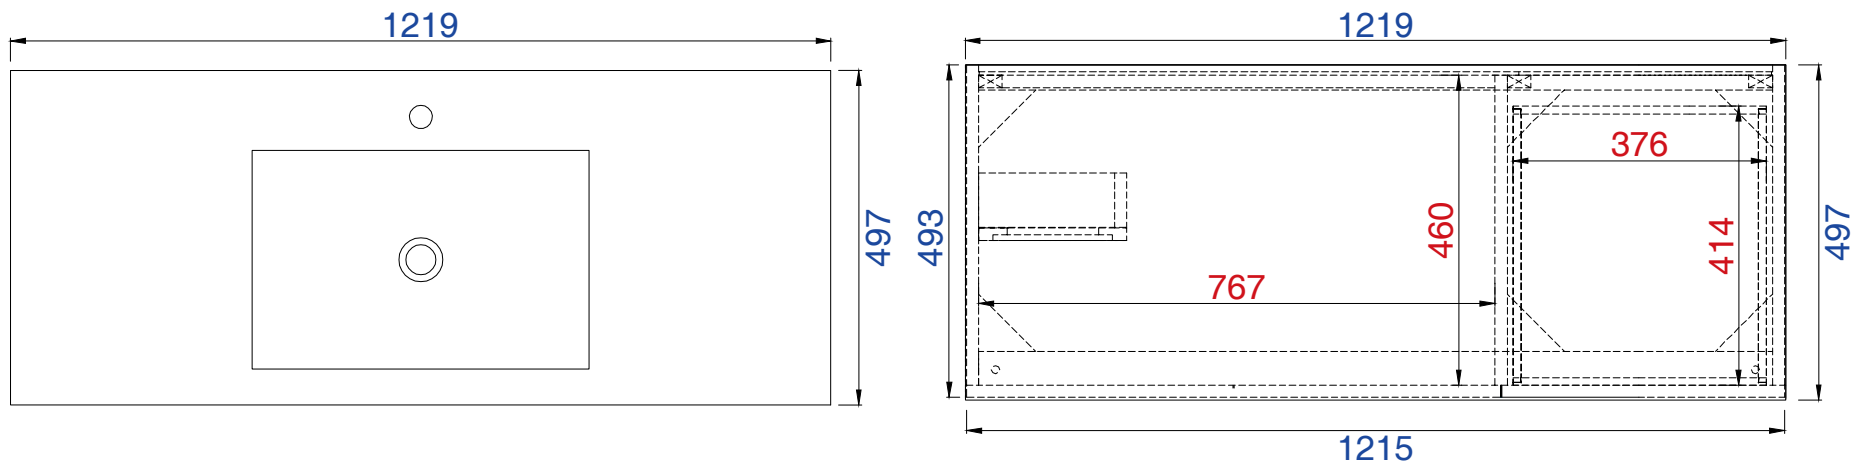

### Columbia 48" Cabinet

Diagrams with Dimensions  
page 02 of 03

NOTE ONE: Married Countertop is standard for this cabinet.

48"

Item Number:

- 388-V48-AGR-A
- 388-V48-CFO-A
- 388-V48-GW-A
- 388-V48-LTO-A

### Columbia 1219mm Cabinet

Diagrams with Dimensions  
page 01 of 03

NOTE ONE: Married Countertop is standard for this cabinet.  
NOTE TWO: This vanity does not have a Backsplash.

1219mm

Item Number:

- 388-V48-AGR-A
- 388-V48-CFO-A
- 388-V48-GW-A
- 388-V48-LTO-A

### Columbia 1219mm Cabinet

Diagrams with Dimensions  
page 02 of 03

NOTE ONE: Married Countertop is standard for this cabinet.

1219mm

Item Number:

- 388-V48-AGR-A
- 388-V48-CFO-A
- 388-V48-GW-A
- 388-V48-LTO-A

1219mm

Item Number:  
SS-348-MW  
SS-348-GW  
SS-348-DGG

JAMES MARTIN

VANITIES™

**1219mm Vanity Top**  
Diagrams with Dimensions  
page 01 of 01