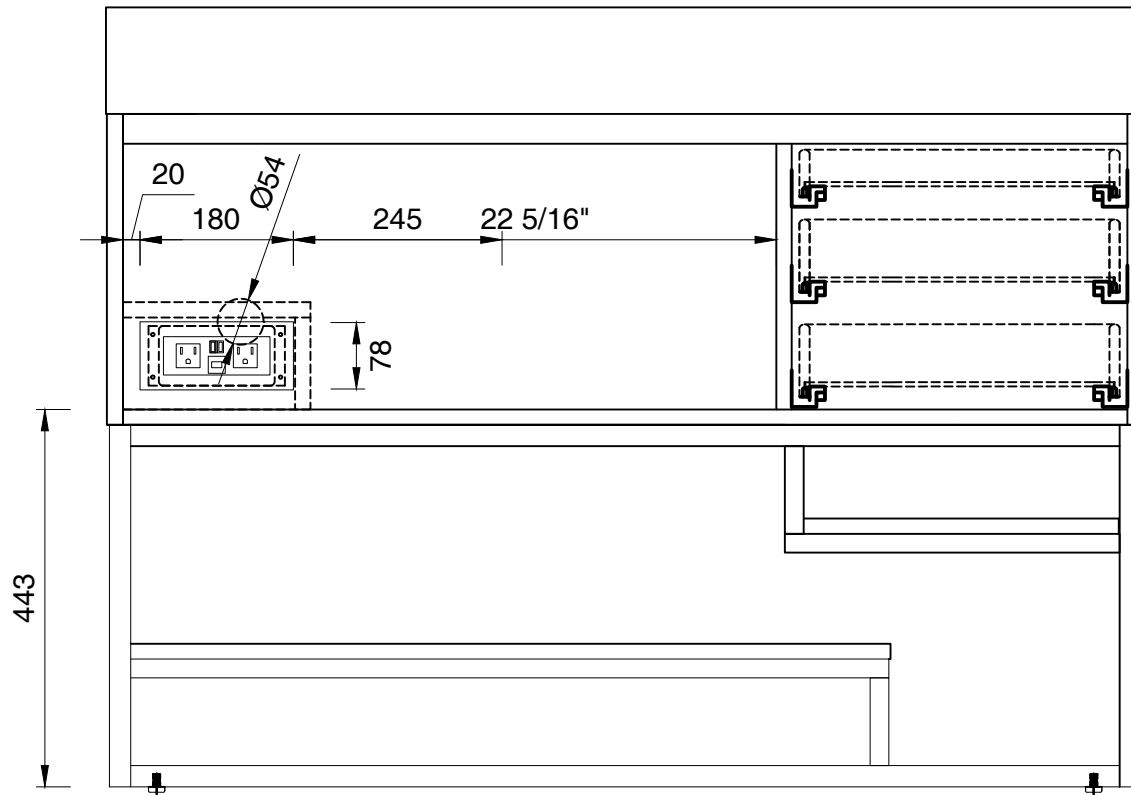

### Columbia 1219mm Cabinet

Diagrams with Dimensions  
page 02 of 03

NOTE ONE: Married Countertop is standard for this cabinet.

1219mm

Item Number:

- 388-V48-AGR-A
- 388-V48-CFO-A
- 388-V48-GW-A
- 388-V48-LTO-A

JAMES MARTIN

VANITIES™

Columbia 48" Cabinet

Diagrams with Dimensions  
page 01 of 01

1219mm

Item Number:

- 388-V48-AGR-A
- 388-V48-CFO-A
- 388-V48-GW-A
- 388-V48-LTO-A

JAMES MARTIN

### Columbia 1219mm Cabinet

Diagrams with Dimensions  
page 01 of 01

48"

Item Number:  
SS-348-MW  
SS-348-GW  
SS-348-DGG

JAMES MARTIN

VANITIES™

**48" Vanity Top**  
Diagrams with Dimensions  
page 01 of 01

1219mm

Item Number:  
SS-348-MW  
SS-348-GW  
SS-348-DGG

JAMES MARTIN

VANITIES™

**1219mm Vanity Top**  
Diagrams with Dimensions  
page 01 of 01