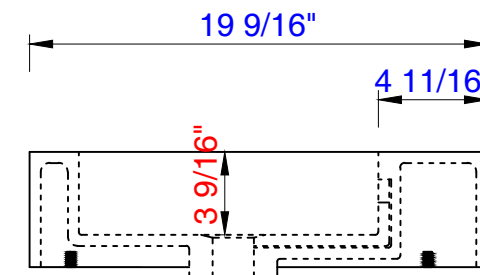

JAMES MARTIN

VANITIES™

Columbia 48" Cabinet

Diagrams with Dimensions  
page 01 of 01

1219mm

Item Number:

- 388-V48-AGR-A
- 388-V48-CFO-A
- 388-V48-GW-A
- 388-V48-LTO-A

JAMES MARTIN

### Columbia 1219mm Cabinet

Diagrams with Dimensions  
page 01 of 01

48"

Item Number:  
SS-348-MW  
SS-348-GW  
SS-348-DGG

JAMES MARTIN

VANITIES™

**48" Vanity Top**  
Diagrams with Dimensions  
page 01 of 01

1219mm

Item Number:  
SS-348-MW  
SS-348-GW  
SS-348-DGG

JAMES MARTIN

VANITIES™

**1219mm Vanity Top**  
Diagrams with Dimensions  
page 01 of 01