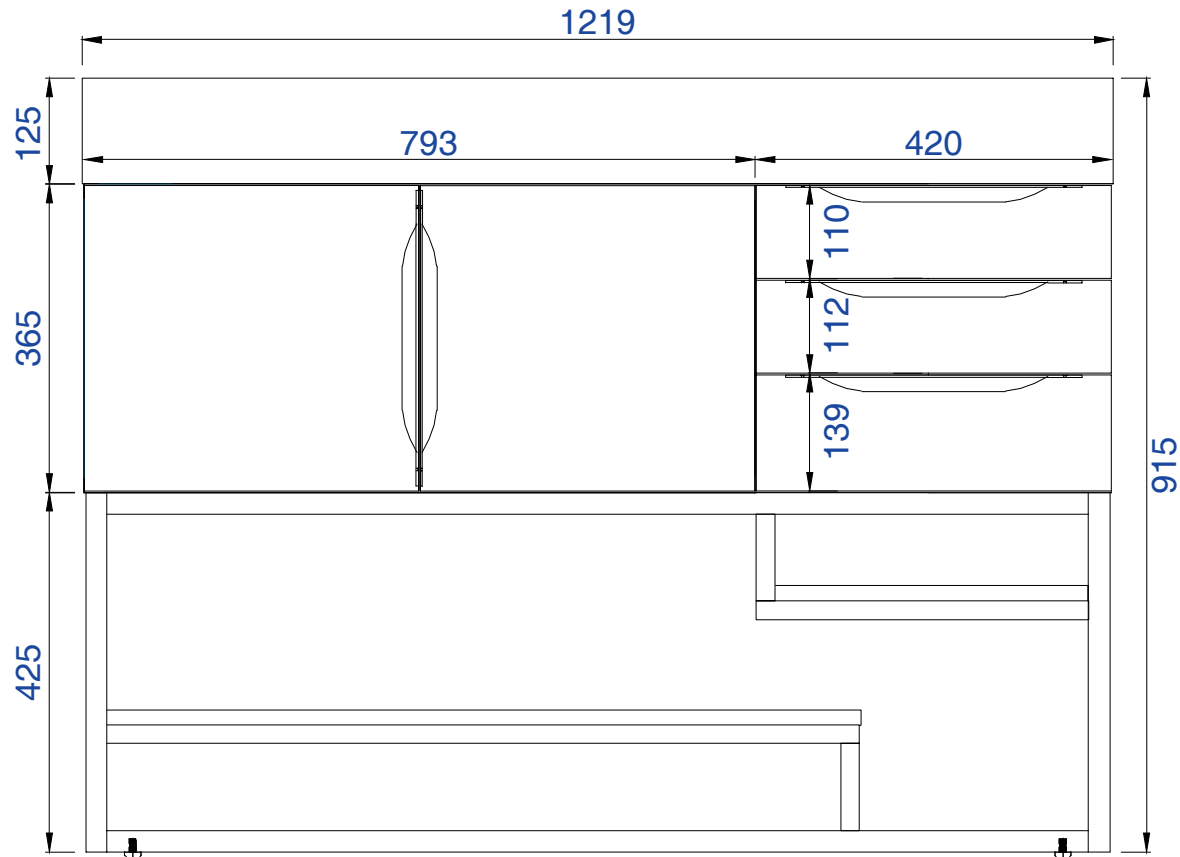

Columbia 1219mm Cabinet

Diagrams with Dimensions
page 01 of 03

NOTE ONE: Married Countertop is standard for this cabinet.
NOTE TWO: This vanity does not have a Backsplash.