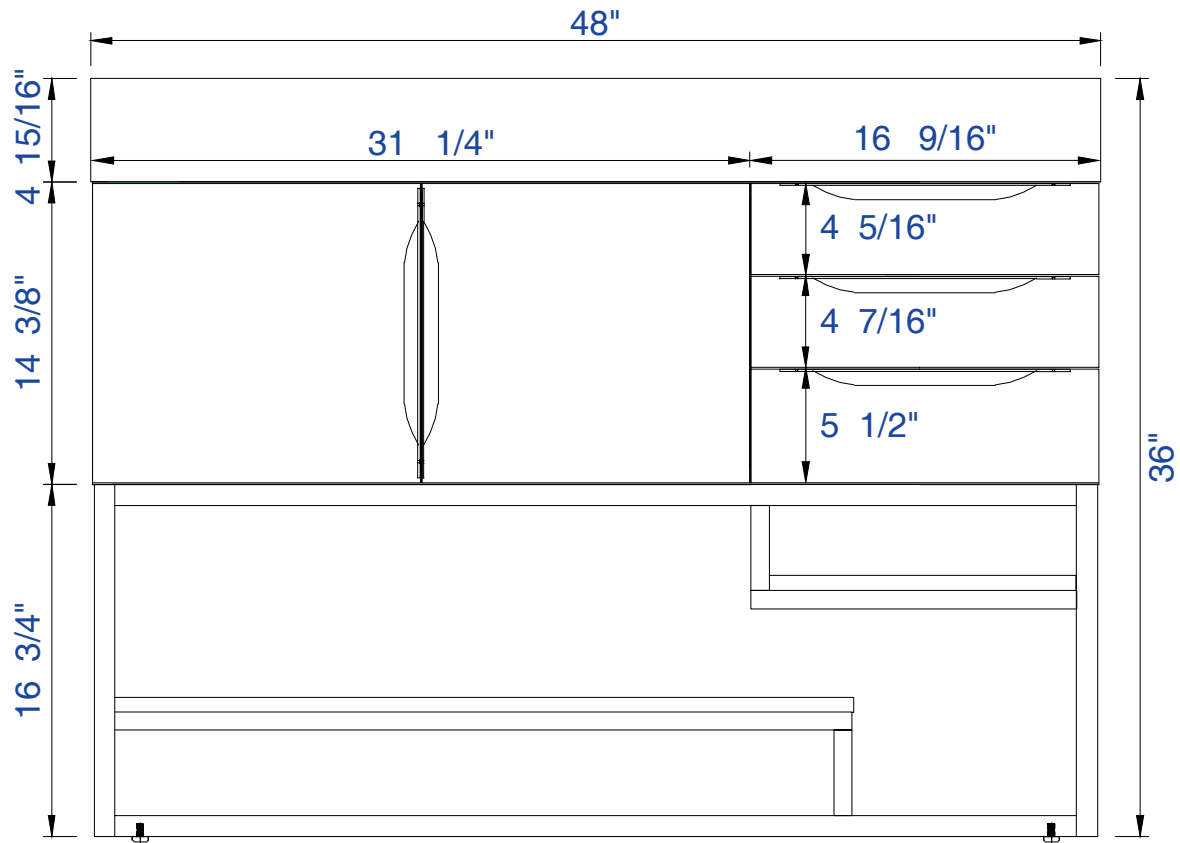

### Columbia 48" Cabinet

Diagrams with Dimensions  
page 01 of 03

NOTE ONE: Married Countertop is standard for this cabinet.  
NOTE TWO: This vanity does not have a Backsplash.

48"

Item Number:

- 388-V48-AGR-A
- 388-V48-CFO-A
- 388-V48-GW-A
- 388-V48-LTO-A

### Columbia 48" Cabinet

Diagrams with Dimensions  
page 02 of 03

NOTE ONE: Married Countertop is standard for this cabinet.

48"

Item Number:

- 388-V48-AGR-A
- 388-V48-CFO-A
- 388-V48-GW-A
- 388-V48-LTO-A

### Columbia 1219mm Cabinet

Diagrams with Dimensions  
page 01 of 01

48"

Item Number:  
SS-348-MW  
SS-348-GW  
SS-348-DGG

JAMES MARTIN

VANITIES™

**48" Vanity Top**  
Diagrams with Dimensions  
page 01 of 01

1219mm

Item Number:  
SS-348-MW  
SS-348-GW  
SS-348-DGG

JAMES MARTIN

VANITIES™

**1219mm Vanity Top**  
Diagrams with Dimensions  
page 01 of 01