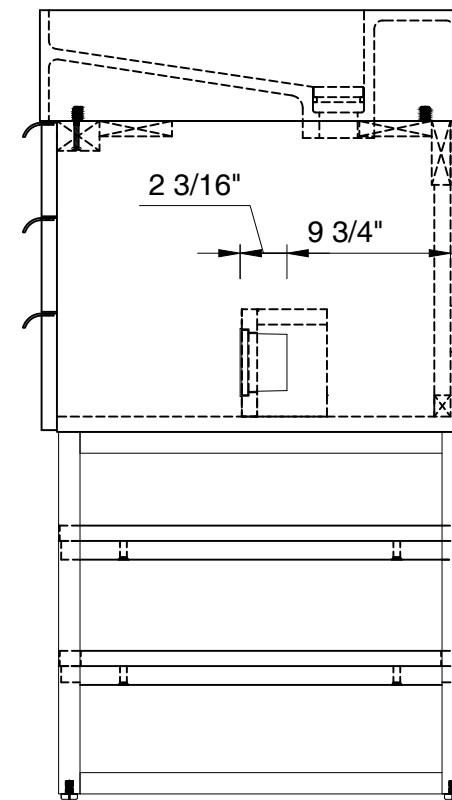

## Columbia 1219mm Cabinet

Diagrams with Dimensions  
page 03 of 03

NOTE ONE: Married Countertop is standard for this cabinet.  
NOTE TWO: This vanity does not have a Backsplash.

48"

Item Number:

- 388-V48-AGR-A
- 388-V48-CFO-A
- 388-V48-GW-A
- 388-V48-LTO-A

JAMES MARTIN

VANITIES™

Columbia 48" Cabinet

Diagrams with Dimensions  
page 01 of 01

1219mm

Item Number:

- 388-V48-AGR-A
- 388-V48-CFO-A
- 388-V48-GW-A
- 388-V48-LTO-A

JAMES MARTIN

### Columbia 1219mm Cabinet

Diagrams with Dimensions  
page 01 of 01

48"

Item Number:  
SS-348-MW  
SS-348-GW  
SS-348-DGG

JAMES MARTIN

VANITIES™

**48" Vanity Top**  
Diagrams with Dimensions  
page 01 of 01

1219mm

Item Number:  
SS-348-MW  
SS-348-GW  
SS-348-DGG

JAMES MARTIN

VANITIES™

**1219mm Vanity Top**  
Diagrams with Dimensions  
page 01 of 01