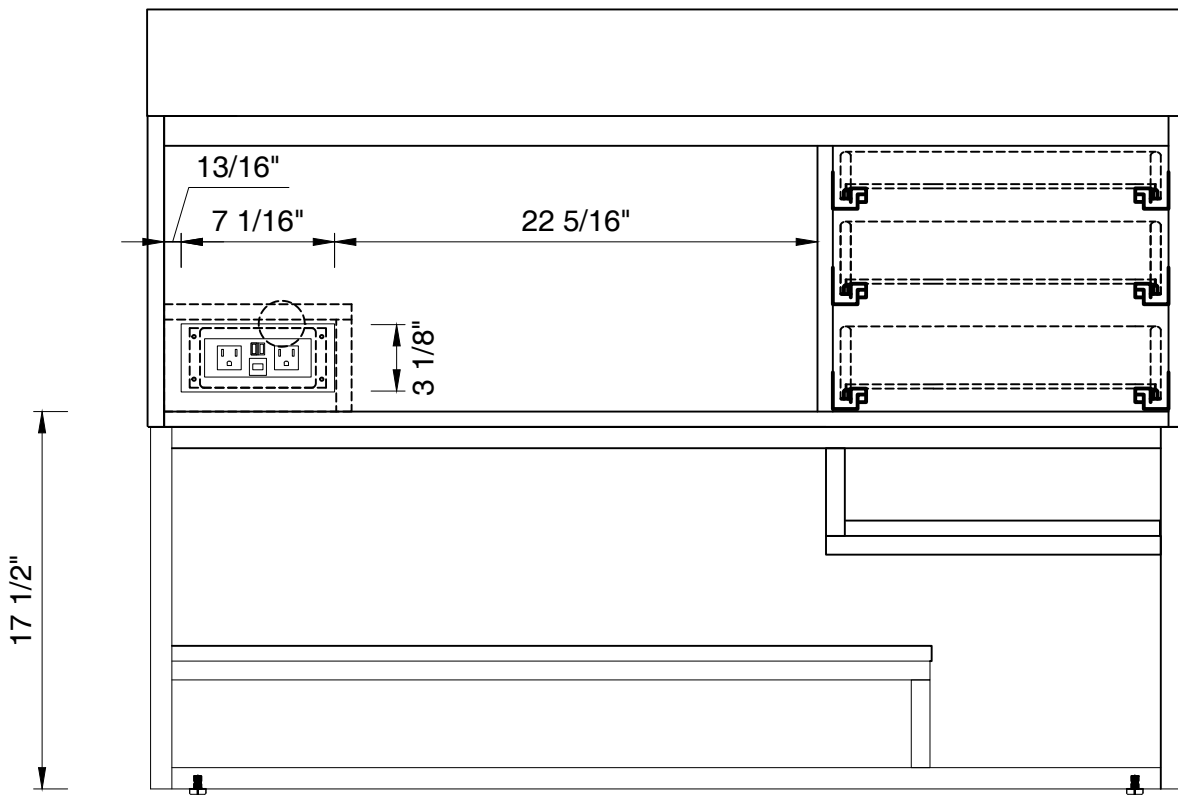

### Columbia 1219mm Cabinet

Diagrams with Dimensions  
page 02 of 03

NOTE ONE: Married Countertop is standard for this cabinet.

1219mm

Item Number:

- 388-V48-AGR-A
- 388-V48-CFO-A
- 388-V48-GW-A
- 388-V48-LTO-A

JAMES MARTIN

VANITIES™

Columbia 48" Cabinet

Diagrams with Dimensions  
page 01 of 01

1219mm

Item Number:

- 388-V48-AGR-A
- 388-V48-CFO-A
- 388-V48-GW-A
- 388-V48-LTO-A

JAMES MARTIN

### Columbia 1219mm Cabinet

Diagrams with Dimensions  
page 01 of 01

48"

Item Number:  
SS-348-MW  
SS-348-GW  
SS-348-DGG

JAMES MARTIN

VANITIES™

**48" Vanity Top**  
Diagrams with Dimensions  
page 01 of 01

1219mm

Item Number:  
SS-348-MW  
SS-348-GW  
SS-348-DGG

JAMES MARTIN

VANITIES™

**1219mm Vanity Top**  
Diagrams with Dimensions  
page 01 of 01