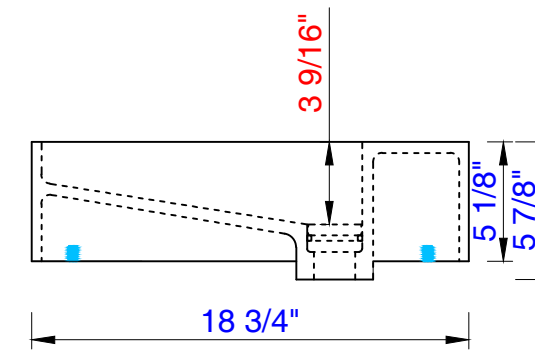

### Columbia 897mm Cabinet

Diagrams with Dimensions  
page 02 of 03

NOTE ONE: Married Countertop is standard for this cabinet.

897mm

Item Number:

- 388-V36-AGR-A
- 388-V36-CFO-A
- 388-V36-GW-A
- 388-V36-LTO-A

JAMES MARTIN

VANITIES™

Columbia 36" Cabinet

Diagrams with Dimensions  
page 01 of 01

897mm

Item Number:

JAMES MARTIN

VANITIES™

Columbia 897mm Cabinet

Diagrams with Dimensions  
page 01 of 01

- 388-V36-AGR-A
- 388-V36-CFO-A
- 388-V36-GW-A
- 388-V36-LTO-A

35.4"

Item Number:  
SS-366-MW  
SS-366-GW  
SS-366-DGG

JAMES MARTIN

VANITIES™

**35.4" Vanity Top**  
Diagrams with Dimensions  
page 01 of 01

897mm

Item Number:  
SS-366-MW  
SS-366-GW  
SS-366-DGG

JAMES MARTIN

VANITIES™

**897mm Vanity Top**  
Diagrams with Dimensions  
page 01 of 01