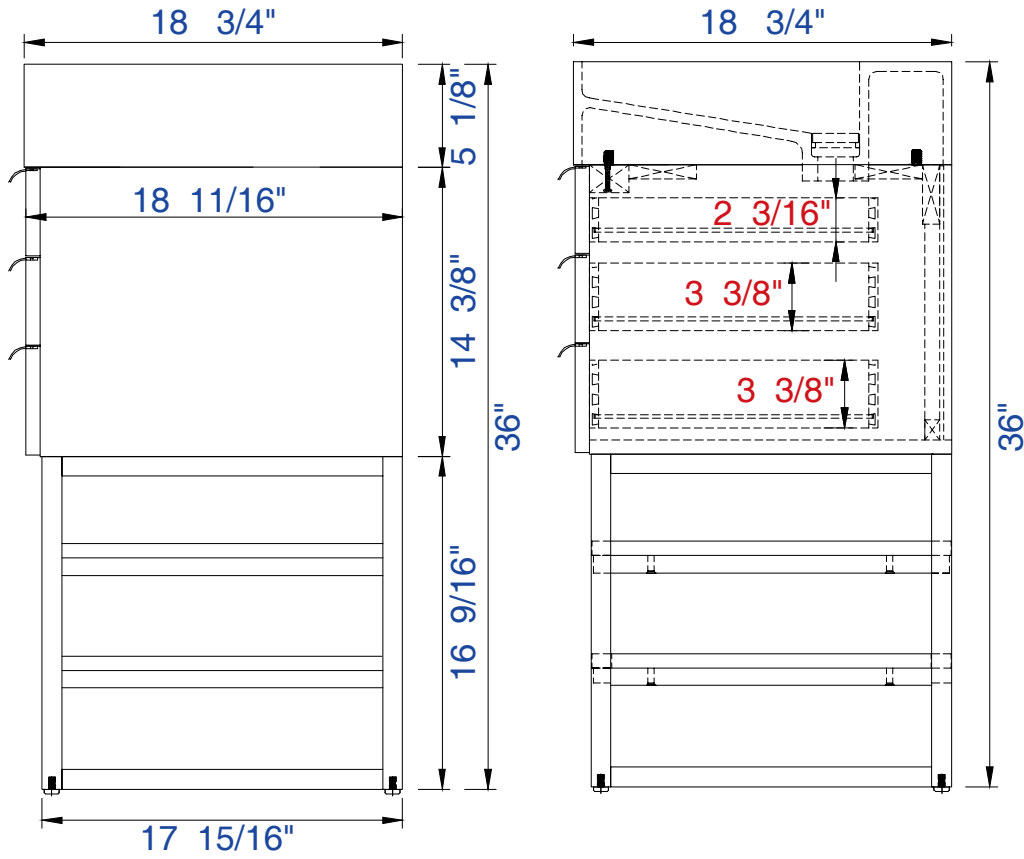

### Columbia 36" Cabinet

Diagrams with Dimensions  
page 01 of 03

NOTE ONE: Married Countertop is standard for this cabinet.  
NOTE TWO: This vanity does not have a Backsplash.

36"

Item Number:

- 388-V36-AGR-A
- 388-V36-CFO-A
- 388-V36-GW-A
- 388-V36-LTO-A

### Columbia 36" Cabinet

Diagrams with Dimensions  
page 02 of 03

NOTE ONE: Married Countertop is standard for this cabinet.

36"

Item Number:

- 388-V36-AGR-A
- 388-V36-CFO-A
- 388-V36-GW-A
- 388-V36-LTO-A

### Columbia 36" Cabinet

Diagrams with Dimensions  
page 03 of 03

NOTE ONE: Married Countertop is standard for this cabinet.  
NOTE TWO: This vanity does not have a Backsplash.

897mm

Item Number:

- 388-V36-AGR-A
- 388-V36-CFO-A
- 388-V36-GW-A
- 388-V36-LTO-A

897mm

Item Number:  
SS-366-MW  
SS-366-GW  
SS-366-DGG

JAMES MARTIN

VANITIES™

**897mm Vanity Top**  
Diagrams with Dimensions  
page 01 of 01