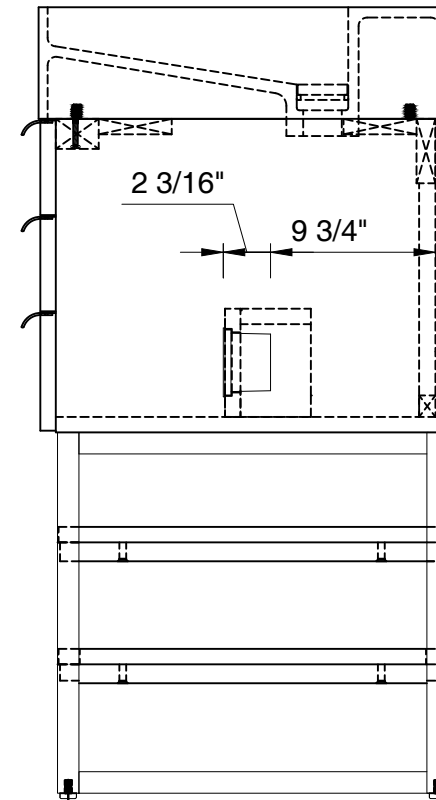

### Columbia 897mm Cabinet

Diagrams with Dimensions  
page 03 of 03

NOTE ONE: Married Countertop is standard for this cabinet.  
NOTE TWO: This vanity does not have a Backsplash.

36"

Item Number:

- 388-V36-AGR-A
- 388-V36-CFO-A
- 388-V36-GW-A
- 388-V36-LTO-A

JAMES MARTIN

VANITIES™

Columbia 36" Cabinet

Diagrams with Dimensions  
page 01 of 01

897mm

Item Number:

JAMES MARTIN

VANITIES™

Columbia 897mm Cabinet

Diagrams with Dimensions  
page 01 of 01

- 388-V36-AGR-A
- 388-V36-CFO-A
- 388-V36-GW-A
- 388-V36-LTO-A

35.4"

Item Number:  
SS-366-MW  
SS-366-GW  
SS-366-DGG

JAMES MARTIN

VANITIES™

**35.4" Vanity Top**  
Diagrams with Dimensions  
page 01 of 01

897mm

Item Number:  
SS-366-MW  
SS-366-GW  
SS-366-DGG

JAMES MARTIN

VANITIES™

**897mm Vanity Top**  
Diagrams with Dimensions  
page 01 of 01