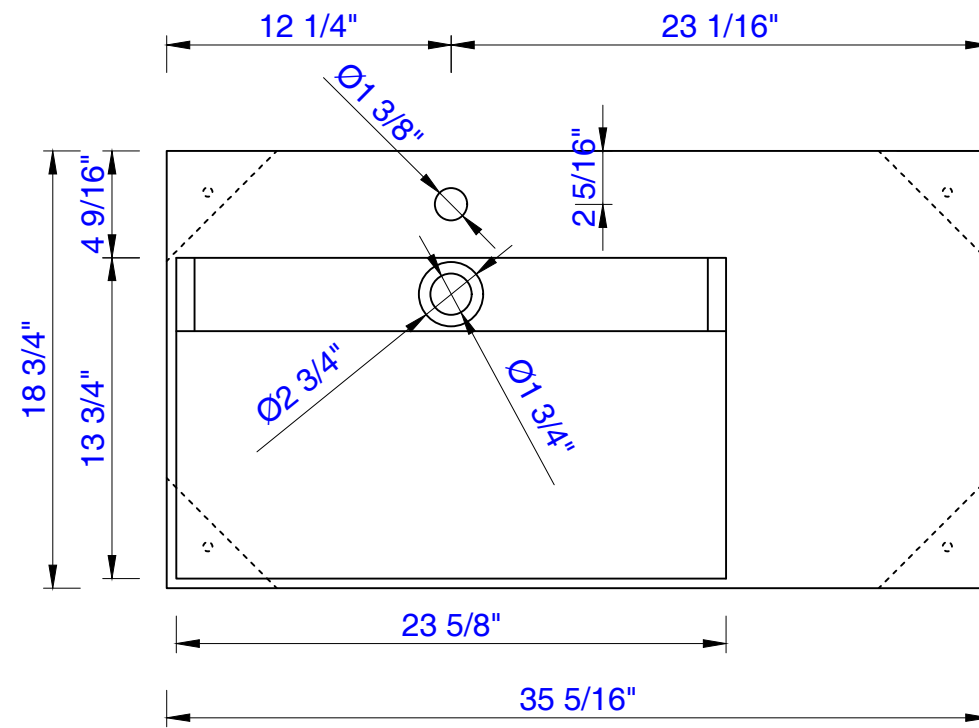

### Columbia 897mm Cabinet

Diagrams with Dimensions  
page 02 of 03

NOTE ONE: Married Countertop is standard for this cabinet.

897mm

Item Number:

- 388-V36-AGR-A
- 388-V36-CFO-A
- 388-V36-GW-A
- 388-V36-LTO-A

JAMES MARTIN

VANITIES™

Columbia 36" Cabinet

Diagrams with Dimensions  
page 01 of 01

897mm

Item Number:

JAMES MARTIN

VANITIES™

Columbia 897mm Cabinet

Diagrams with Dimensions  
page 01 of 01

- 388-V36-AGR-A
- 388-V36-CFO-A
- 388-V36-GW-A
- 388-V36-LTO-A

35.4"

Item Number:  
SS-366-MW  
SS-366-GW  
SS-366-DGG

JAMES MARTIN

VANITIES™

**35.4" Vanity Top**  
Diagrams with Dimensions  
page 01 of 01

897mm

Item Number:  
SS-366-MW  
SS-366-GW  
SS-366-DGG

JAMES MARTIN

VANITIES™

**897mm Vanity Top**  
Diagrams with Dimensions  
page 01 of 01