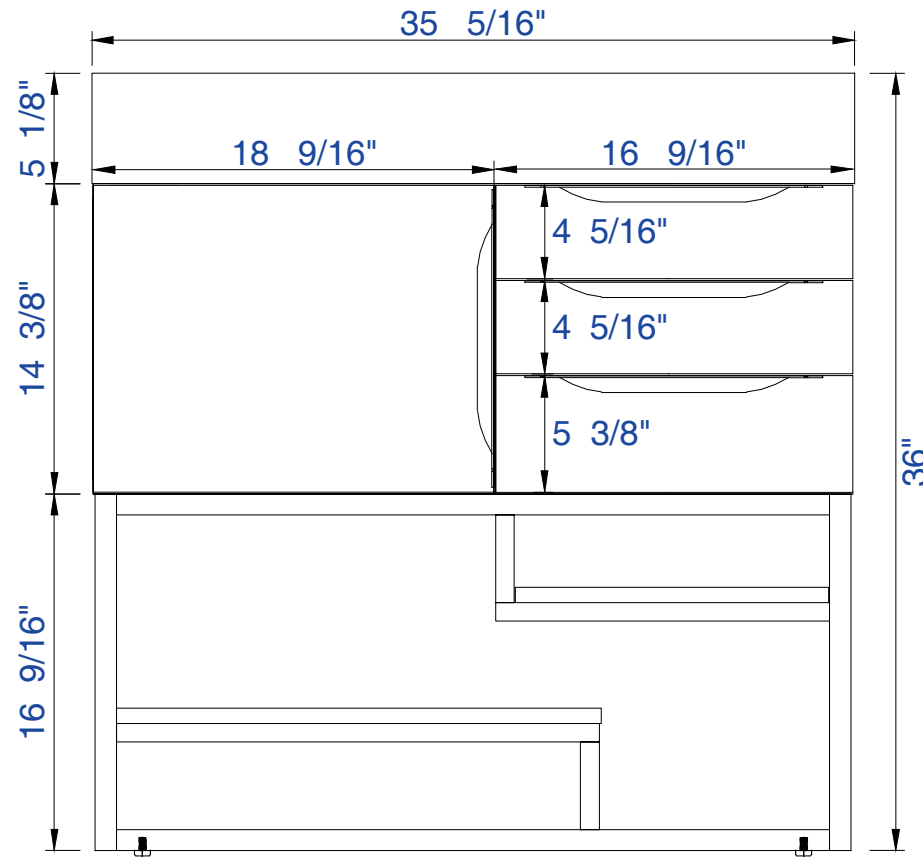

### Columbia 36" Cabinet

Diagrams with Dimensions  
page 01 of 03

NOTE ONE: Married Countertop is standard for this cabinet.  
NOTE TWO: This vanity does not have a Backsplash.

36"

Item Number:

- 388-V36-AGR-A
- 388-V36-CFO-A
- 388-V36-GW-A
- 388-V36-LTO-A

### Columbia 36" Cabinet

Diagrams with Dimensions  
page 02 of 03

NOTE ONE: Married Countertop is standard for this cabinet.

36"

Item Number:

- 388-V36-AGR-A
- 388-V36-CFO-A
- 388-V36-GW-A
- 388-V36-LTO-A

JAMES MARTIN

VANITIES™

Columbia 36" Cabinet

Diagrams with Dimensions  
page 01 of 01

897mm

Item Number:

JAMES MARTIN

VANITIES™

897mm

Item Number:  
SS-366-MW  
SS-366-GW  
SS-366-DGG

JAMES MARTIN

VANITIES™

**897mm Vanity Top**  
Diagrams with Dimensions  
page 01 of 01