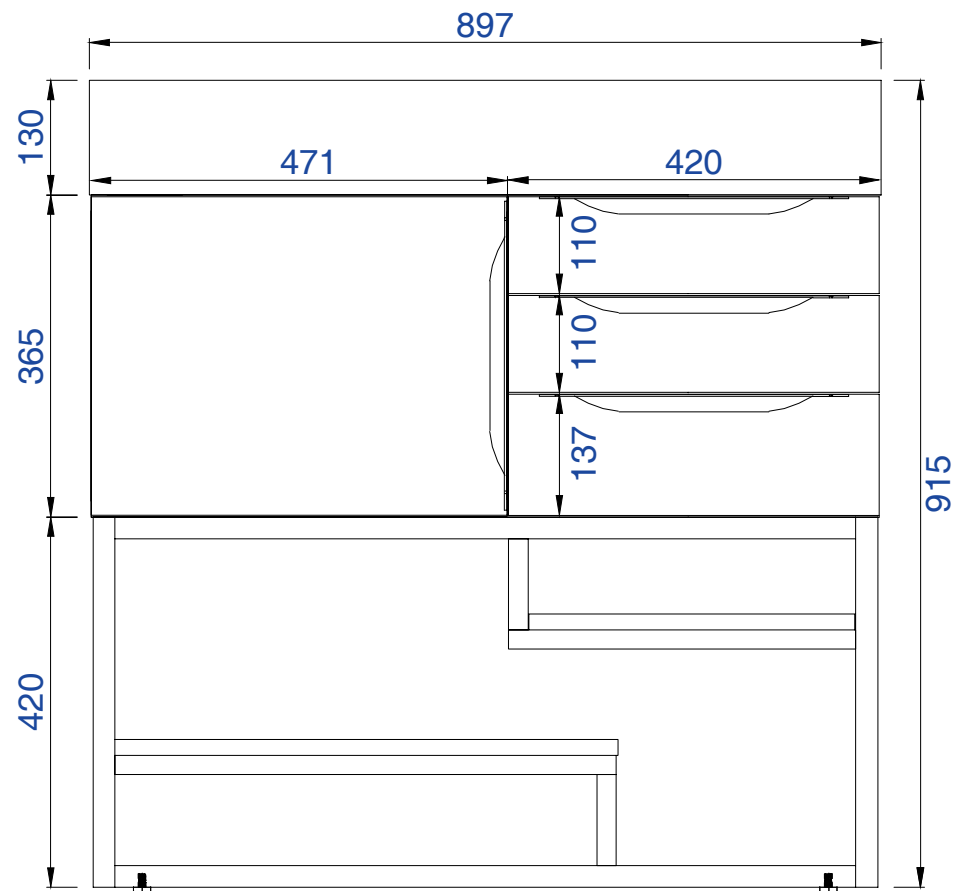

Columbia 897mm Cabinet

Diagrams with Dimensions
page 01 of 03

NOTE ONE: Married Countertop is standard for this cabinet.
NOTE TWO: This vanity does not have a Backsplash.