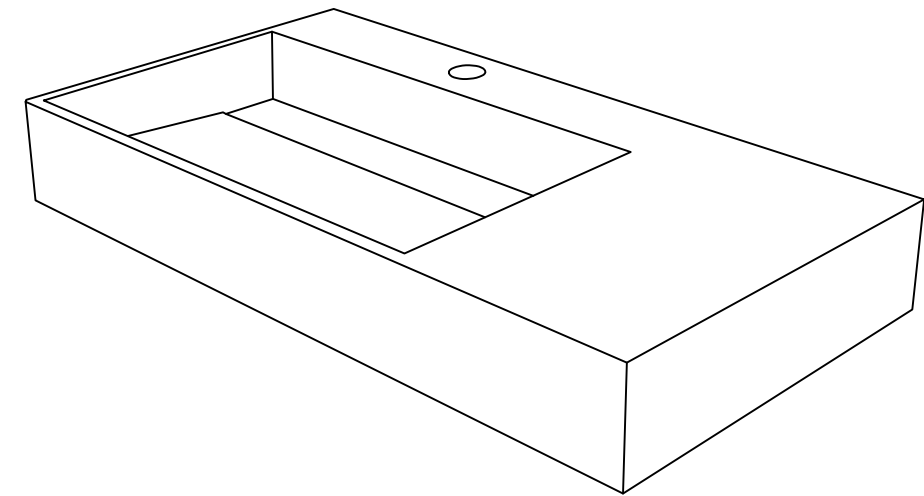

JAMES MARTIN

VANITIES™

Columbia 36" Cabinet

Diagrams with Dimensions  
page 01 of 01

897mm

Item Number:

JAMES MARTIN

VANITIES™

Columbia 897mm Cabinet

Diagrams with Dimensions  
page 01 of 01

- 388-V36-AGR-A
- 388-V36-CFO-A
- 388-V36-GW-A
- 388-V36-LTO-A

35.4"

Item Number:  
SS-366-MW  
SS-366-GW  
SS-366-DGG

JAMES MARTIN

VANITIES™

**35.4" Vanity Top**  
Diagrams with Dimensions  
page 01 of 01

897mm

Item Number:  
SS-366-MW  
SS-366-GW  
SS-366-DGG

JAMES MARTIN

VANITIES™

**897mm Vanity Top**  
Diagrams with Dimensions  
page 01 of 01