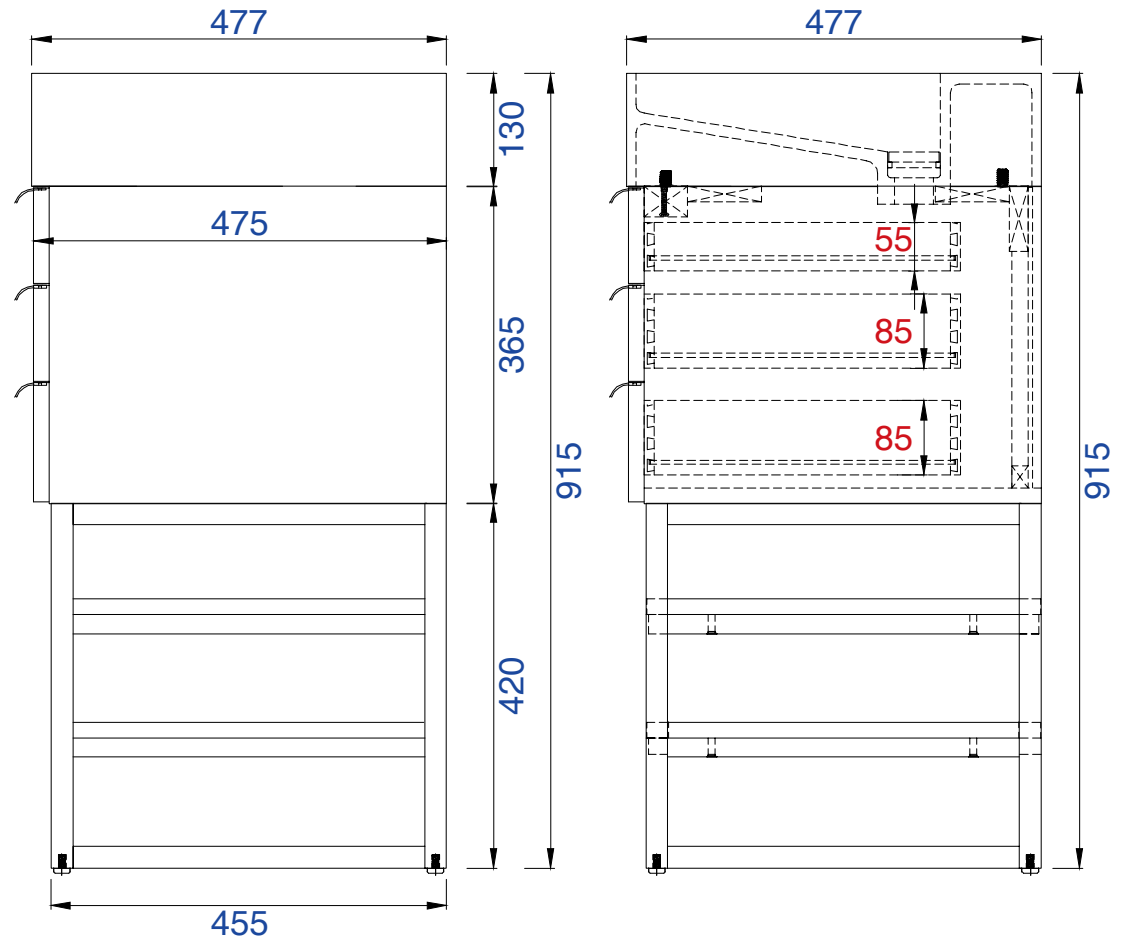

Columbia 897mm Cabinet

Diagrams with Dimensions
page 03 of 03

NOTE ONE: Married Countertop is standard for this cabinet.
NOTE TWO: This vanity does not have a Backsplash.