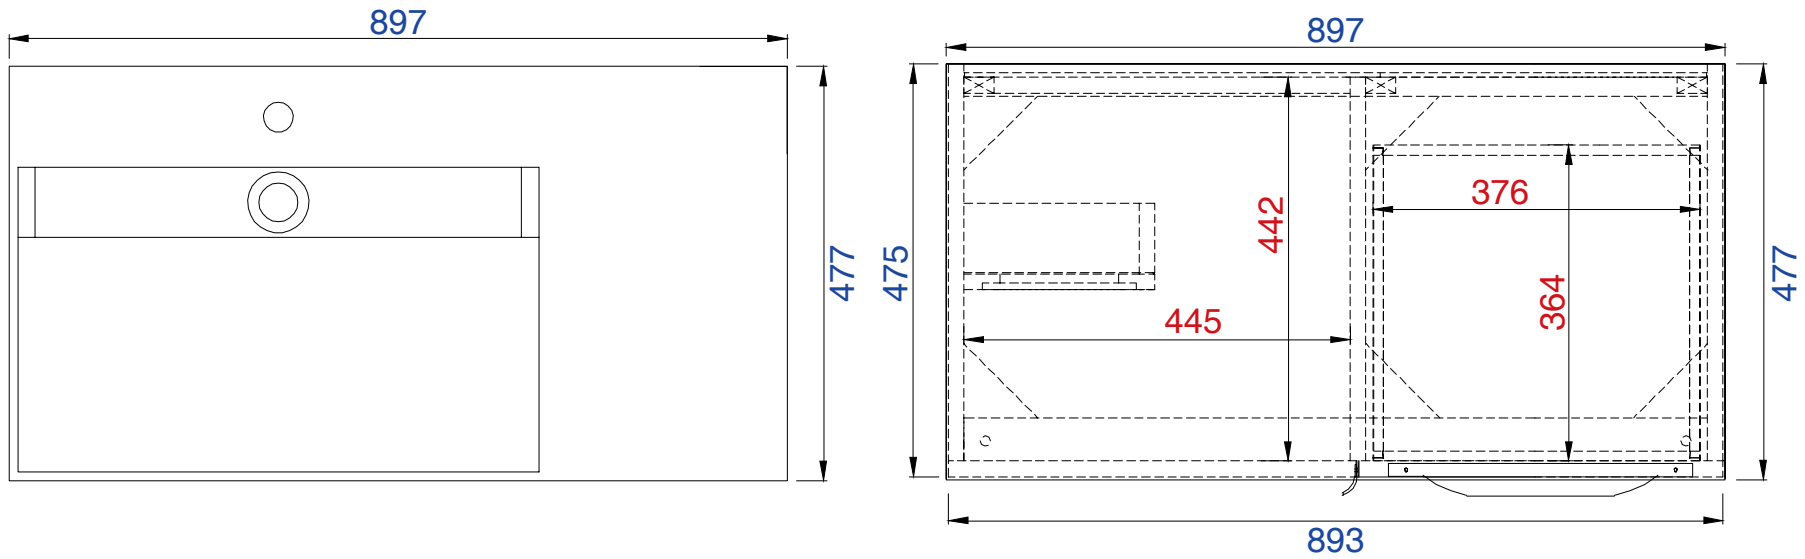

### Columbia 897mm Cabinet

Diagrams with Dimensions  
page 01 of 03

NOTE ONE: Married Countertop is standard for this cabinet.  
NOTE TWO: This vanity does not have a Backsplash.

897mm

Item Number:

- 388-V36-AGR-A
- 388-V36-CFO-A
- 388-V36-GW-A
- 388-V36-LTO-A

### Columbia 897mm Cabinet

Diagrams with Dimensions  
page 02 of 03

NOTE ONE: Married Countertop is standard for this cabinet.

897mm

Item Number:

- 388-V36-AGR-A
- 388-V36-CFO-A
- 388-V36-GW-A
- 388-V36-LTO-A

JAMES MARTIN

VANITIES™

Columbia 36" Cabinet

Diagrams with Dimensions  
page 01 of 01

897mm

Item Number:

JAMES MARTIN

VANITIES™

897mm

Item Number:  
SS-366-MW  
SS-366-GW  
SS-366-DGG

JAMES MARTIN

VANITIES™

**897mm Vanity Top**  
Diagrams with Dimensions  
page 01 of 01