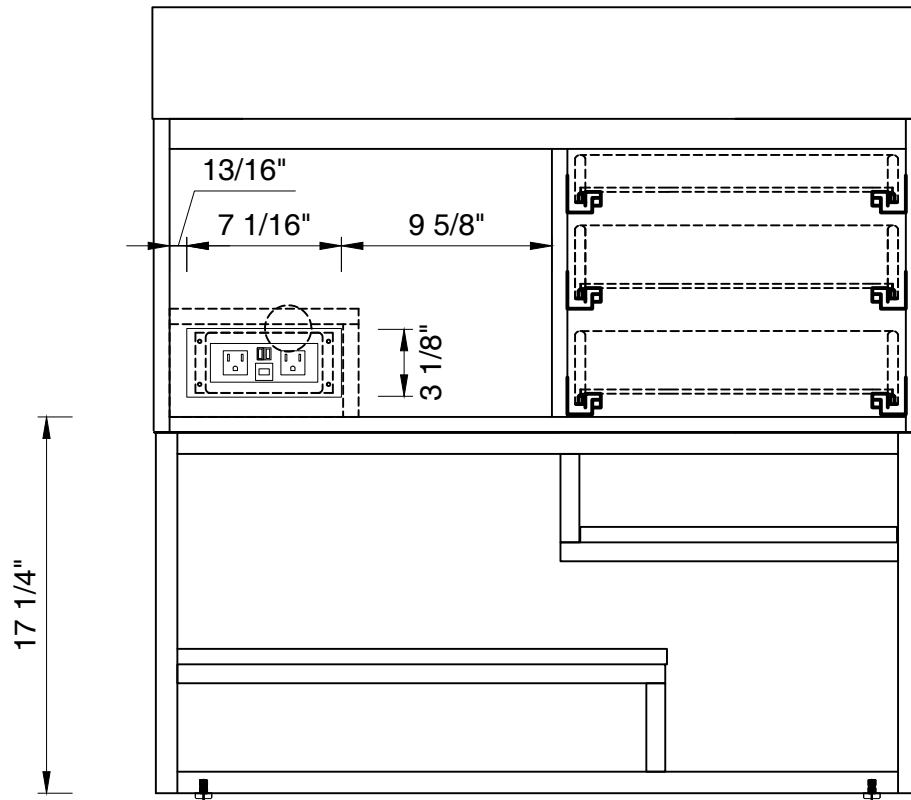

### Columbia 897mm Cabinet

Diagrams with Dimensions  
page 02 of 03

NOTE ONE: Married Countertop is standard for this cabinet.

897mm

Item Number:

- 388-V36-AGR-A
- 388-V36-CFO-A
- 388-V36-GW-A
- 388-V36-LTO-A

JAMES MARTIN

VANITIES™

Columbia 36" Cabinet

Diagrams with Dimensions  
page 01 of 01

897mm

Item Number:

JAMES MARTIN

VANITIES™

Columbia 897mm Cabinet

Diagrams with Dimensions  
page 01 of 01

- 388-V36-AGR-A
- 388-V36-CFO-A
- 388-V36-GW-A
- 388-V36-LTO-A

35.4"

Item Number:  
SS-366-MW  
SS-366-GW  
SS-366-DGG

JAMES MARTIN

VANITIES™

**35.4" Vanity Top**  
Diagrams with Dimensions  
page 01 of 01

897mm

Item Number:  
SS-366-MW  
SS-366-GW  
SS-366-DGG

JAMES MARTIN

VANITIES™

**897mm Vanity Top**  
Diagrams with Dimensions  
page 01 of 01