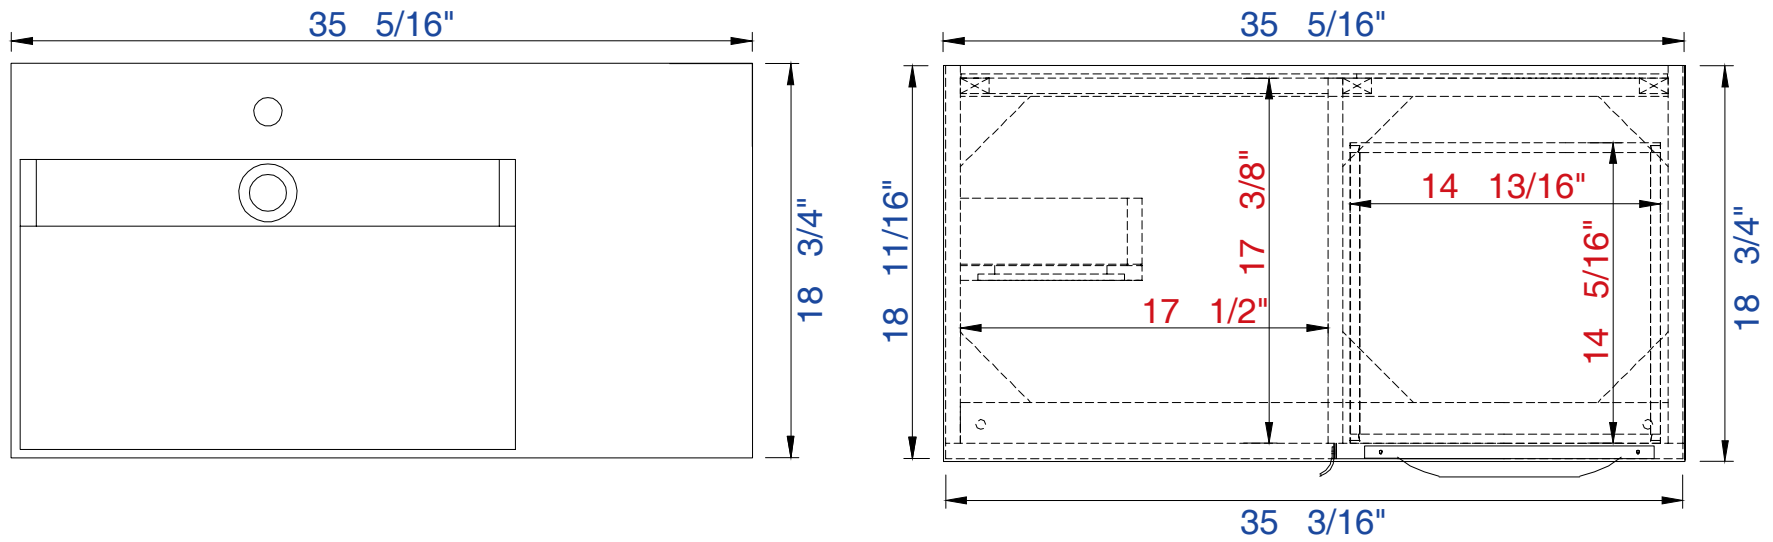

### Columbia 36" Cabinet

Diagrams with Dimensions  
page 01 of 03

NOTE ONE: Married Countertop is standard for this cabinet.  
NOTE TWO: This vanity does not have a Backsplash.

36"

Item Number:

- 388-V36-AGR-A
- 388-V36-CFO-A
- 388-V36-GW-A
- 388-V36-LTO-A

### Columbia 36" Cabinet

Diagrams with Dimensions  
page 02 of 03

NOTE ONE: Married Countertop is standard for this cabinet.

36"

Item Number:

- 388-V36-AGR-A
- 388-V36-CFO-A
- 388-V36-GW-A
- 388-V36-LTO-A

Columbia 897mm Cabinet

Diagrams with Dimensions  
page 01 of 01

- 388-V36-AGR-A
- 388-V36-CFO-A
- 388-V36-GW-A
- 388-V36-LTO-A

35.4"

Item Number:  
SS-366-MW  
SS-366-GW  
SS-366-DGG

JAMES MARTIN

VANITIES™

**35.4" Vanity Top**  
Diagrams with Dimensions  
page 01 of 01

897mm

Item Number:  
SS-366-MW  
SS-366-GW  
SS-366-DGG

JAMES MARTIN

VANITIES™

**897mm Vanity Top**  
Diagrams with Dimensions  
page 01 of 01