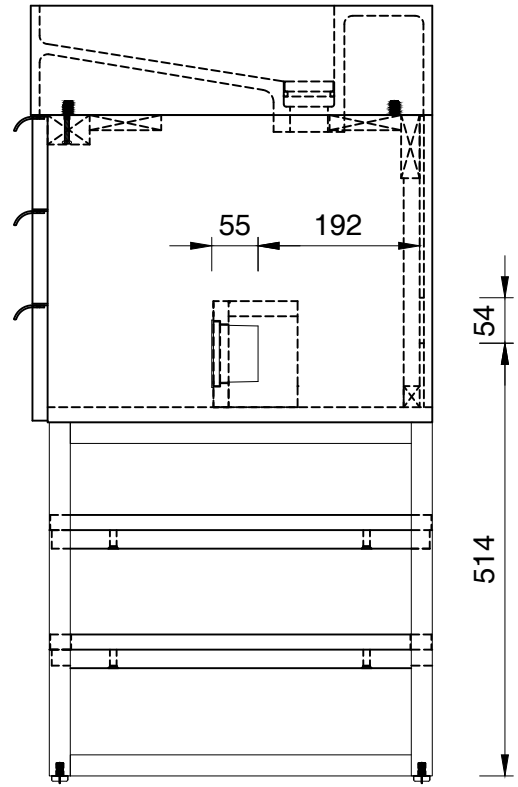

### Columbia 897mm Cabinet

Diagrams with Dimensions  
page 02 of 03

NOTE ONE: Married Countertop is standard for this cabinet.

897mm

Item Number:

- 388-V36-AGR-A
- 388-V36-CFO-A
- 388-V36-GW-A
- 388-V36-LTO-A

JAMES MARTIN

VANITIES™

Columbia 36" Cabinet

Diagrams with Dimensions  
page 01 of 01

897mm

Item Number:

JAMES MARTIN

VANITIES™

Columbia 897mm Cabinet

Diagrams with Dimensions  
page 01 of 01

- 388-V36-AGR-A
- 388-V36-CFO-A
- 388-V36-GW-A
- 388-V36-LTO-A

35.4"

Item Number:  
SS-366-MW  
SS-366-GW  
SS-366-DGG

JAMES MARTIN

VANITIES™

**35.4" Vanity Top**  
Diagrams with Dimensions  
page 01 of 01

897mm

Item Number:  
SS-366-MW  
SS-366-GW  
SS-366-DGG

JAMES MARTIN

VANITIES™

**897mm Vanity Top**  
Diagrams with Dimensions  
page 01 of 01