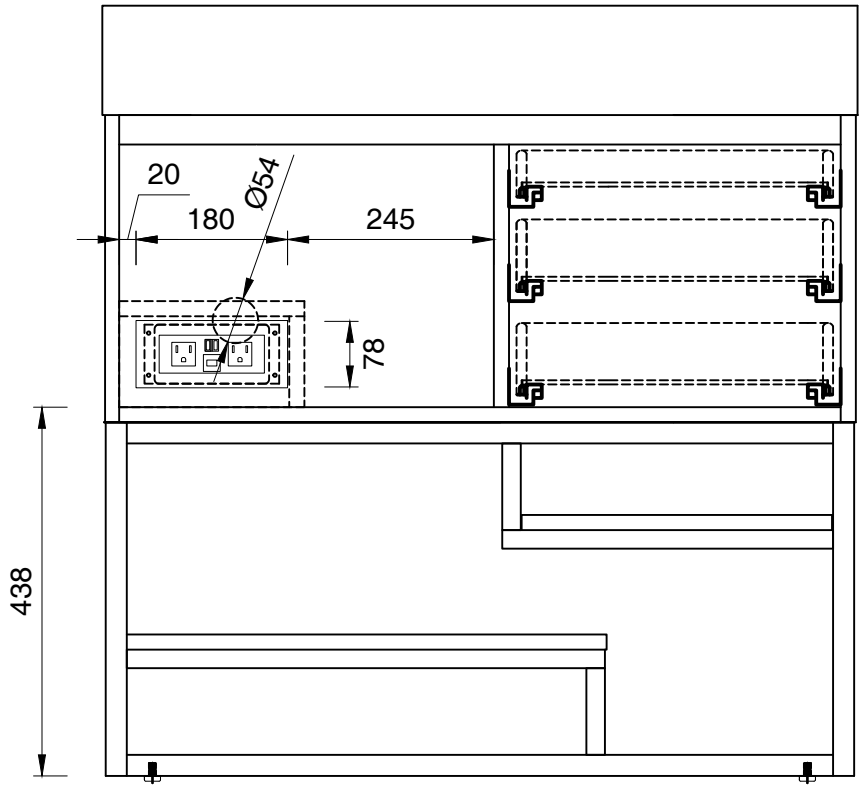

### Columbia 897mm Cabinet

Diagrams with Dimensions  
page 02 of 03

NOTE ONE: Married Countertop is standard for this cabinet.

897mm

Item Number:

- 388-V36-AGR-A
- 388-V36-CFO-A
- 388-V36-GW-A
- 388-V36-LTO-A

JAMES MARTIN

VANITIES™

Columbia 36" Cabinet

Diagrams with Dimensions  
page 01 of 01

897mm

Item Number:

JAMES MARTIN

VANITIES™

Columbia 897mm Cabinet

Diagrams with Dimensions  
page 01 of 01

- 388-V36-AGR-A
- 388-V36-CFO-A
- 388-V36-GW-A
- 388-V36-LTO-A

35.4"

Item Number:  
SS-366-MW  
SS-366-GW  
SS-366-DGG

JAMES MARTIN

VANITIES™

**35.4" Vanity Top**  
Diagrams with Dimensions  
page 01 of 01

897mm

Item Number:  
SS-366-MW  
SS-366-GW  
SS-366-DGG

JAMES MARTIN

VANITIES™

**897mm Vanity Top**  
Diagrams with Dimensions  
page 01 of 01