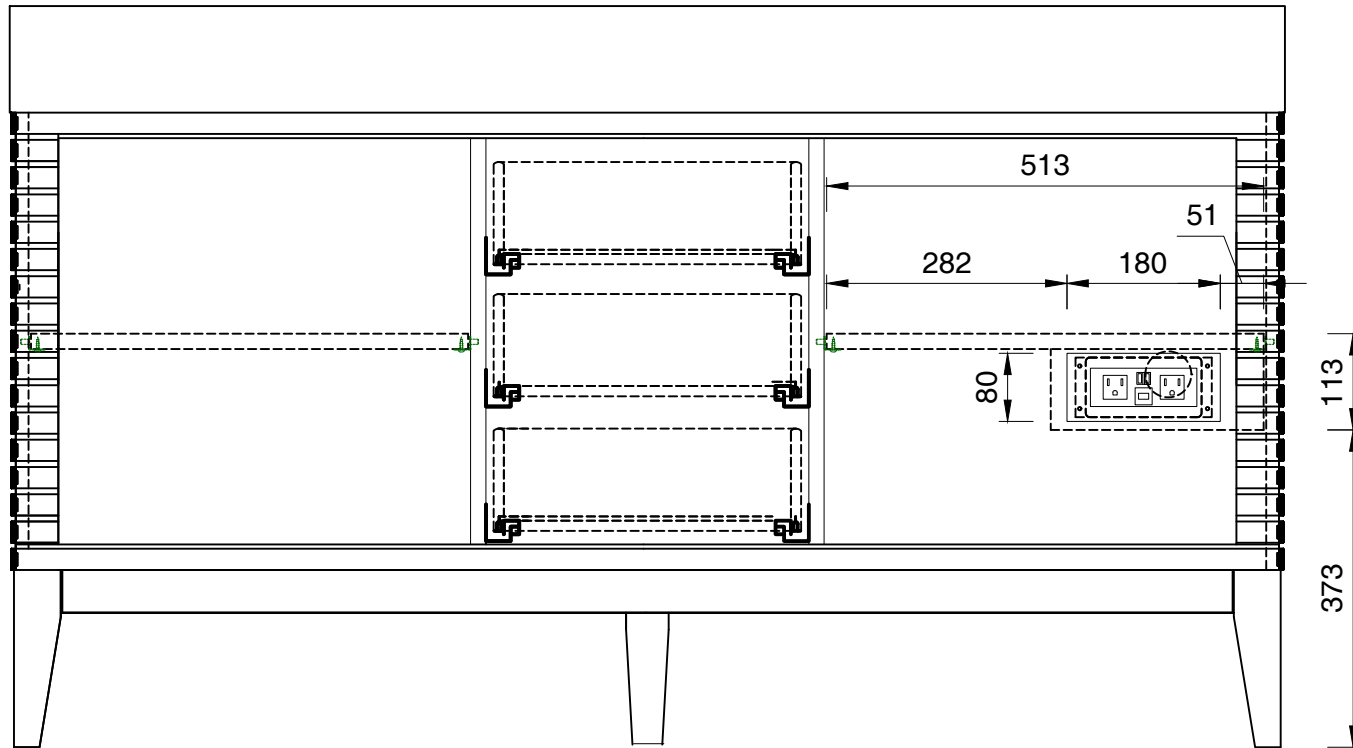

1497mm

Item Number:

- 210-V59D-GW
- 210-V59D-WLT
- 210-V59D-WW

Linear 1497mm" Cabinet

Diagrams with Dimensions
page 02 of 03

NOTE ONE: Married Countertop is standard for this cabinet.

1497mm

Item Number :

59"

Item Number:

- 210-V59D-GW
- 210-V59D-WLT
- 210-V59D-WW

JAMES MARTIN

VANITIES™

Linear 59" Cabinet

Diagrams with Dimensions
page 01 of 01

1497mm

Item Number:

- 210-V59D-GW
- 210-V59D-WLT
- 210-V59D-WW

JAMES MARTIN

VANITIES™

Linear 1497mm" Cabinet

Diagrams with Dimensions
page 01 of 01

59"

Item Number:
SS-368-MW
SS-368-GW
SS-368-DGG

JAMES MARTIN

VANITIES™

59" Vanity Top
Diagrams with Dimensions
page 01 of 01