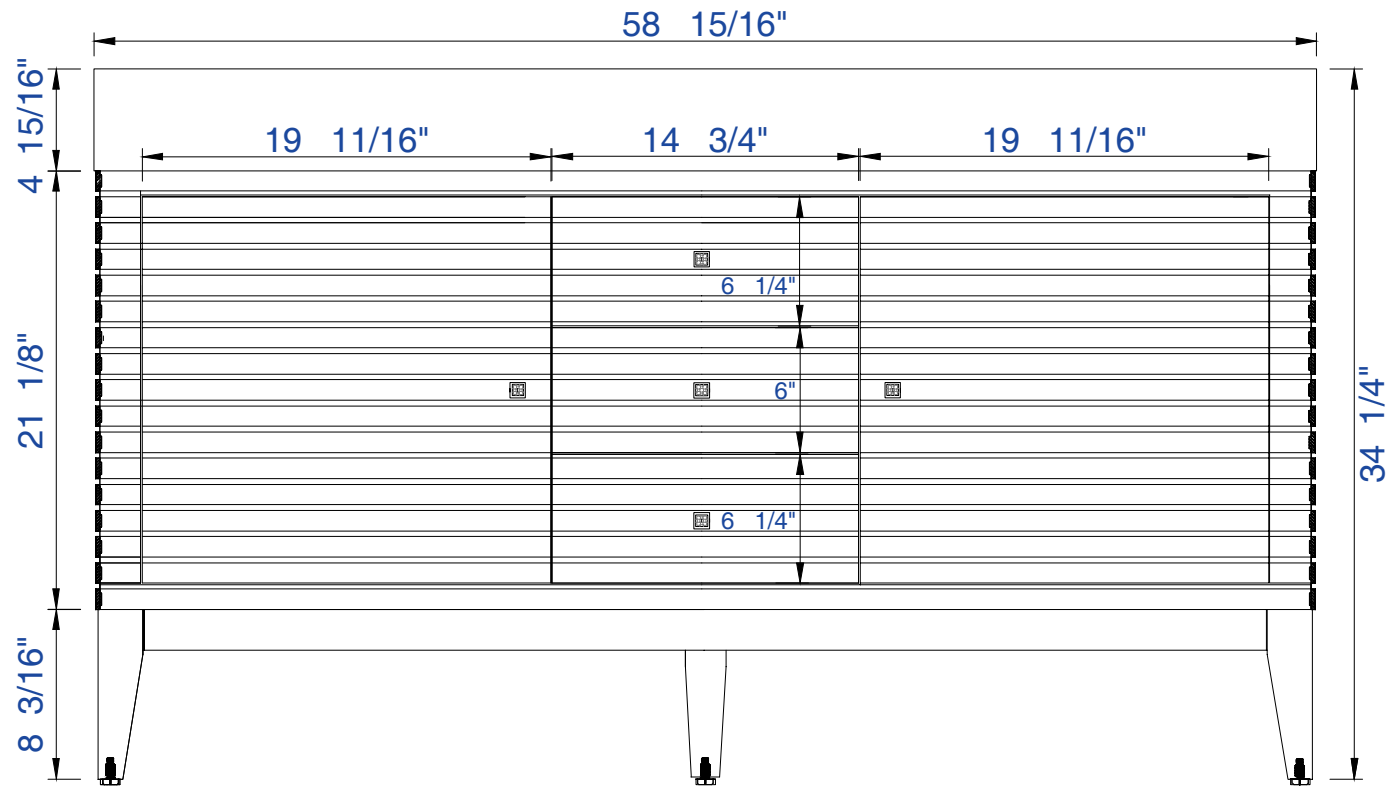

59"

Item Number :

- 210-V59D-GW
- 210-V59D-WLT
- 210-V59D-WW

Linear 59" Cabinet

Diagrams with Dimensions
page 01 of 03

NOTE ONE: Married Countertop is standard for this cabinet.
NOTE TWO: This vanity does not have a backsplash.

59"

Item Number :

210-V59D-GW
210-V59D-WLT
210-V59D-WW

Linear 59" Cabinet

Diagrams with Dimensions
page 02 of 03

NOTE ONE: Married Countertop is standard for this cabinet.

59"

Item Number :

1497mm

Item Number:

- 210-V59D-GW
- 210-V59D-WLT
- 210-V59D-WW

Linear 1497mm" Cabinet

Diagrams with Dimensions
page 02 of 03

NOTE ONE: Married Countertop is standard for this cabinet.

1497mm

Item Number :

JAMES MARTIN

VANITIES™

59" Vanity Top
Diagrams with Dimensions
page 01 of 01