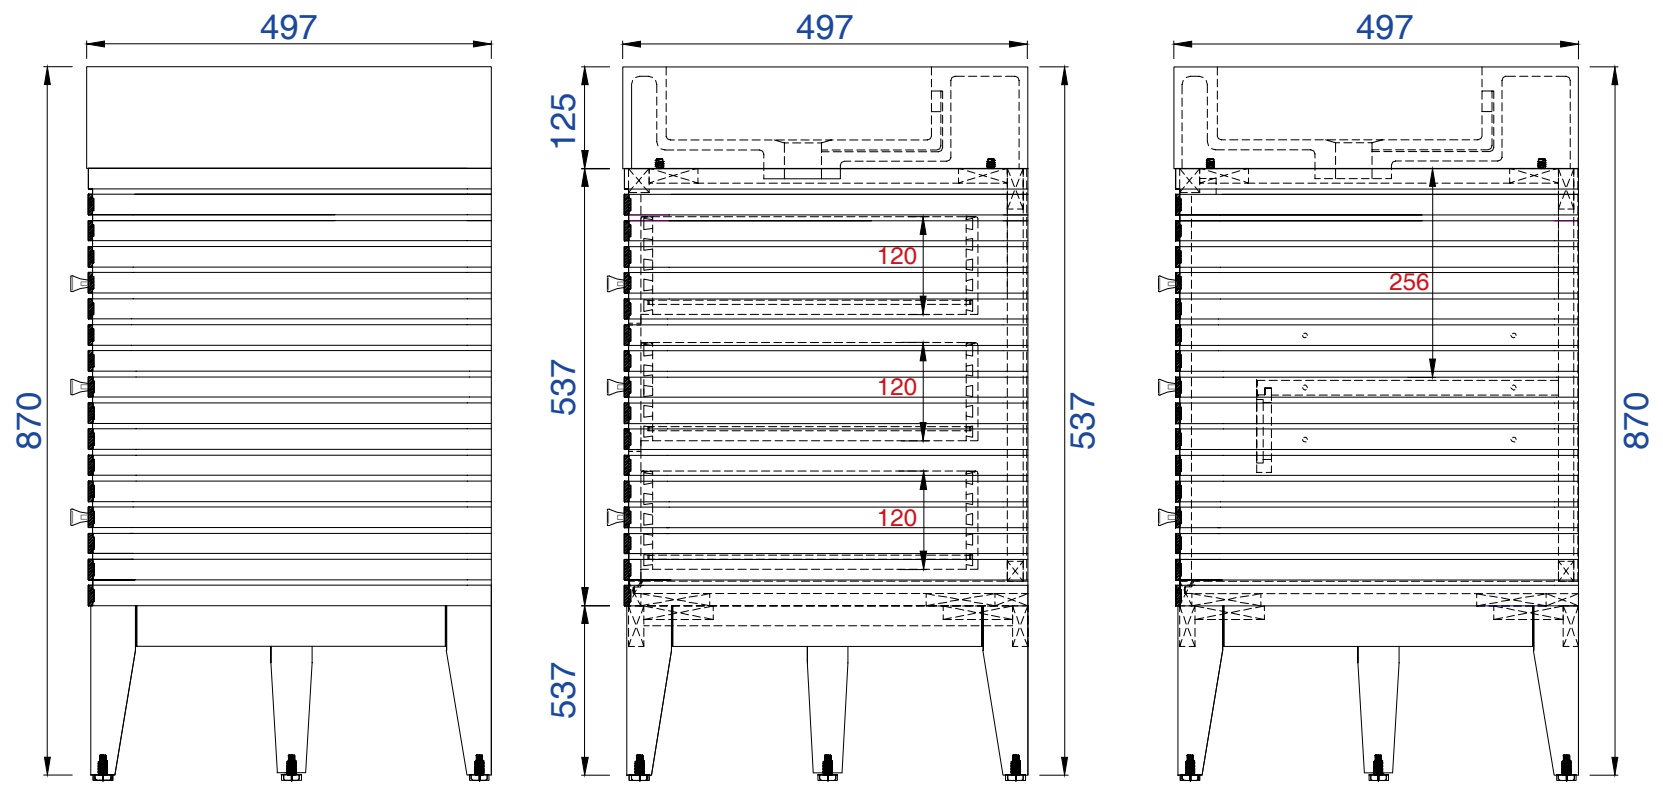

1497mm

Item Number :

- 210-V59D-GW
- 210-V59D-WLT
- 210-V59D-WW

Linear 1497mm" Cabinet

Diagrams with Dimensions
page 01 of 03

NOTE ONE: Married Countertop is standard for this cabinet.
NOTE TWO: This vanity does not have a backsplash.

1497mm

Item Number:

- 210-V59D-GW
- 210-V59D-WLT
- 210-V59D-WW

Linear 1497mm" Cabinet

Diagrams with Dimensions
page 02 of 03

NOTE ONE: Married Countertop is standard for this cabinet.

1497mm

Item Number :

- 210-V59D-GW
- 210-V59D-WLT
- 210-V59D-WW

Linear 1497mm" Cabinet

Diagrams with Dimensions
page 03 of 03

NOTE ONE: Married Countertop is standard for this cabinet.
NOTE TWO: This vanity does not have a backsplash.

59"

Item Number:

- 210-V59D-GW
- 210-V59D-WLT
- 210-V59D-WW

JAMES MARTIN

VANITIES™

Linear 59" Cabinet

Diagrams with Dimensions
page 01 of 01

1497mm