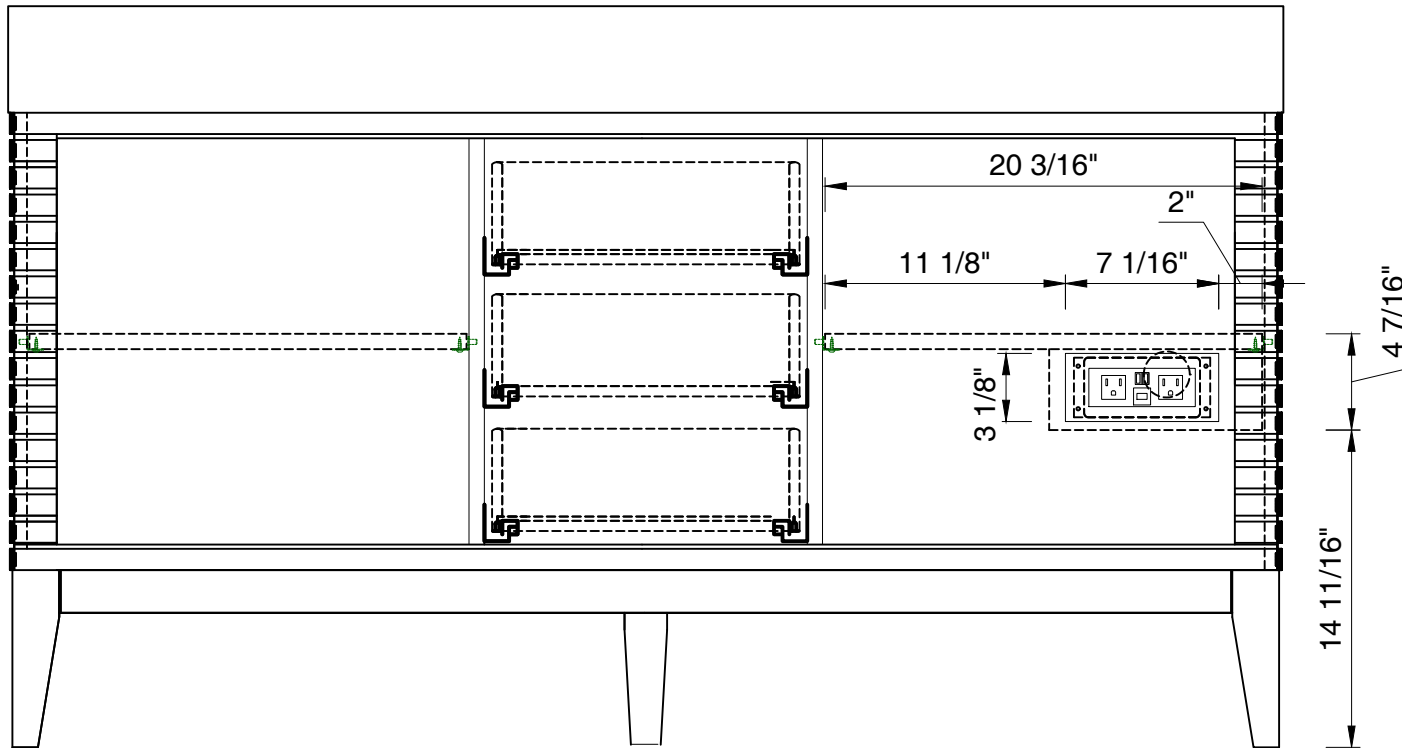

- 210-V59D-GW
- 210-V59D-WLT
- 210-V59D-WW

Linear 1497mm" Cabinet

Diagrams with Dimensions
page 03 of 03

NOTE ONE: Married Countertop is standard for this cabinet.
NOTE TWO: This vanity does not have a backsplash.

59"

Item Number:

- 210-V59D-GW
- 210-V59D-WLT
- 210-V59D-WW

JAMES MARTIN

VANITIES™

Linear 59" Cabinet

Diagrams with Dimensions
page 01 of 01

1497mm

Item Number:

- 210-V59D-GW
- 210-V59D-WLT
- 210-V59D-WW

JAMES MARTIN

VANITIES™

Linear 1497mm" Cabinet

Diagrams with Dimensions
page 01 of 01

59"

Item Number:
SS-368-MW
SS-368-GW
SS-368-DGG

JAMES MARTIN

VANITIES™

59" Vanity Top
Diagrams with Dimensions
page 01 of 01