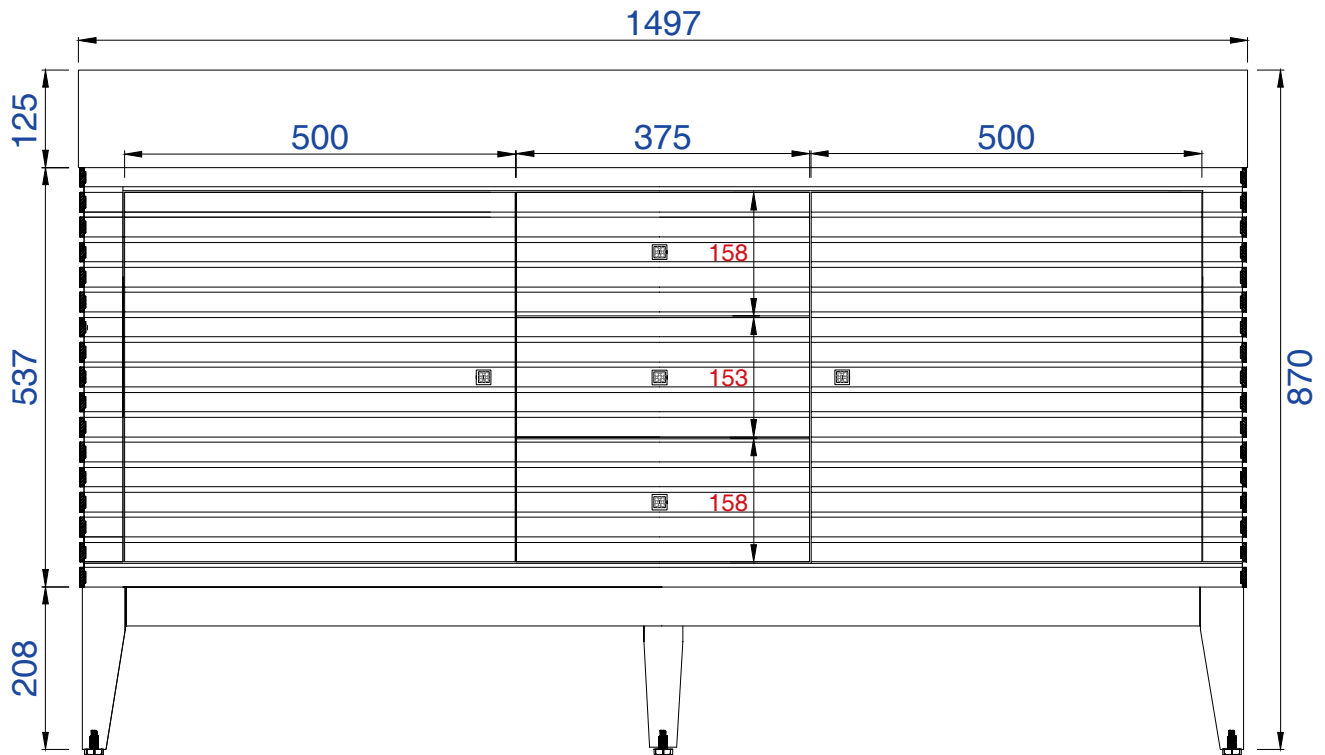

1497mm

Item Number :

- 210-V59D-GW
- 210-V59D-WLT
- 210-V59D-WW

Linear 1497mm" Cabinet

Diagrams with Dimensions
page 01 of 03

NOTE ONE: Married Countertop is standard for this cabinet.
NOTE TWO: This vanity does not have a backsplash.

1497mm

Item Number:

- 210-V59D-GW
- 210-V59D-WLT
- 210-V59D-WW

Linear 1497mm" Cabinet

Diagrams with Dimensions
page 02 of 03

NOTE ONE: Married Countertop is standard for this cabinet.

1497mm

Item Number :

59"

Item Number:

- 210-V59D-GW
- 210-V59D-WLT
- 210-V59D-WW

JAMES MARTIN

VANITIES™

Linear 59" Cabinet

Diagrams with Dimensions
page 01 of 01

1497mm

JAMES MARTIN

VANITIES™

59" Vanity Top
Diagrams with Dimensions
page 01 of 01