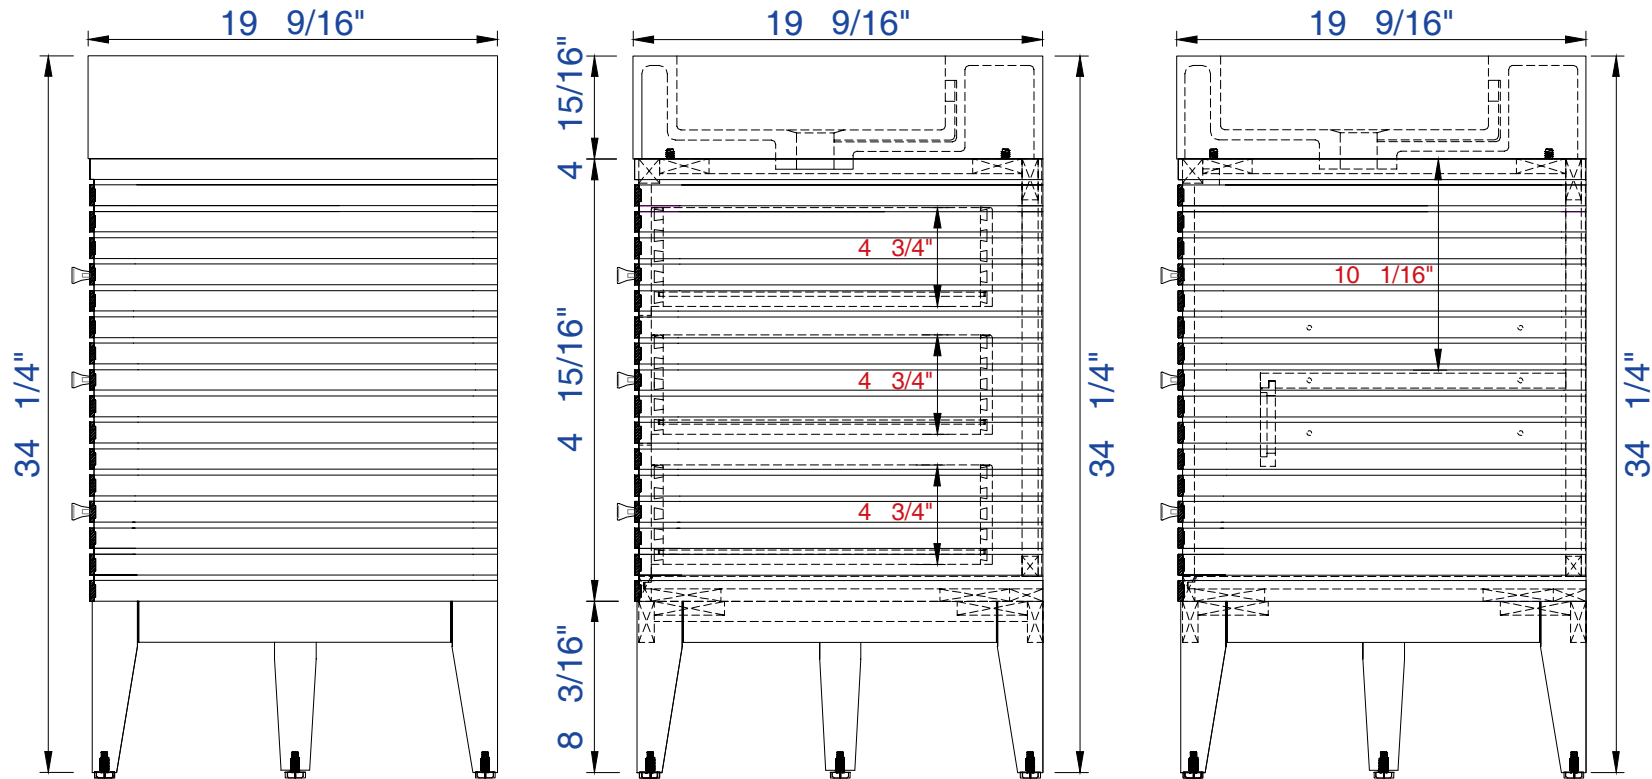

Linear 59" Cabinet

Diagrams with Dimensions
page 03 of 03

NOTE ONE: Married Countertop is standard for this cabinet.
NOTE TWO: This vanity does not have a backsplash.