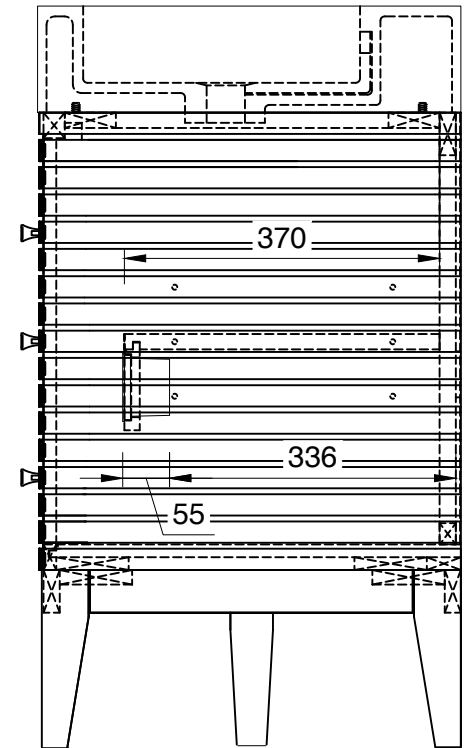

1497mm

Item Number:

- 210-V59D-GW
- 210-V59D-WLT
- 210-V59D-WW

Linear 1497mm" Cabinet

Diagrams with Dimensions
page 02 of 03

NOTE ONE: Married Countertop is standard for this cabinet.

1497mm

Item Number :

59"

Item Number:

- 210-V59D-GW
- 210-V59D-WLT
- 210-V59D-WW

JAMES MARTIN

VANITIES™

Linear 59" Cabinet

Diagrams with Dimensions
page 01 of 01

1497mm

Item Number:

- 210-V59D-GW
- 210-V59D-WLT
- 210-V59D-WW

JAMES MARTIN

VANITIES™

Linear 1497mm" Cabinet

Diagrams with Dimensions
page 01 of 01

59"

Item Number:
SS-368-MW
SS-368-GW
SS-368-DGG

JAMES MARTIN

VANITIES™

59" Vanity Top
Diagrams with Dimensions
page 01 of 01