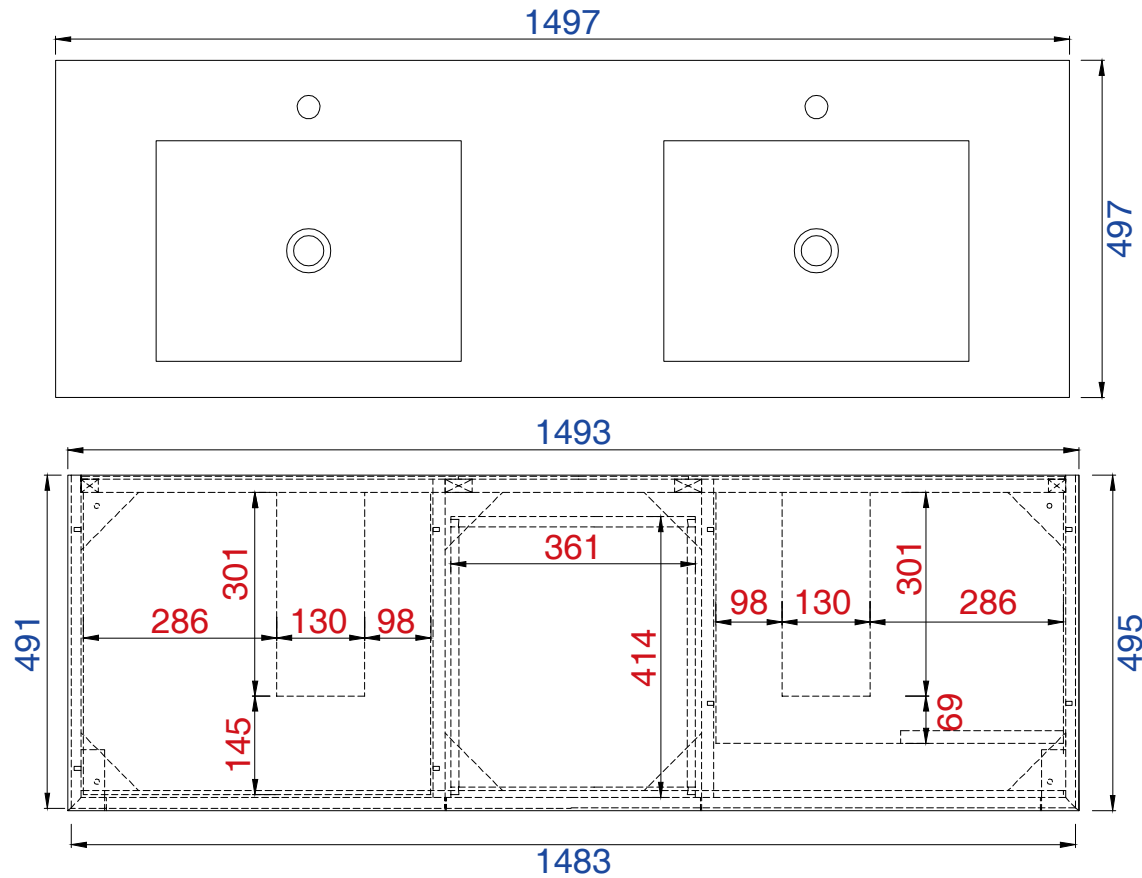

1497mm

Item Number :

- 210-V59D-GW
- 210-V59D-WLT
- 210-V59D-WW

Linear 1497mm" Cabinet

Diagrams with Dimensions
page 01 of 03

NOTE ONE: Married Countertop is standard for this cabinet.
NOTE TWO: This vanity does not have a backsplash.

1497mm

Item Number:

- 210-V59D-GW
- 210-V59D-WLT
- 210-V59D-WW

Linear 1497mm" Cabinet

Diagrams with Dimensions
page 02 of 03

NOTE ONE: Married Countertop is standard for this cabinet.

1497mm

Item Number :

- 210-V59D-GW
- 210-V59D-WLT
- 210-V59D-WW

Linear 1497mm" Cabinet

Diagrams with Dimensions
page 03 of 03

NOTE ONE: Married Countertop is standard for this cabinet.
NOTE TWO: This vanity does not have a backsplash.

59"

Item Number:

- 210-V59D-GW
- 210-V59D-WLT
- 210-V59D-WW

JAMES MARTIN

VANITIES™

Linear 59" Cabinet

Diagrams with Dimensions
page 01 of 01

1497mm