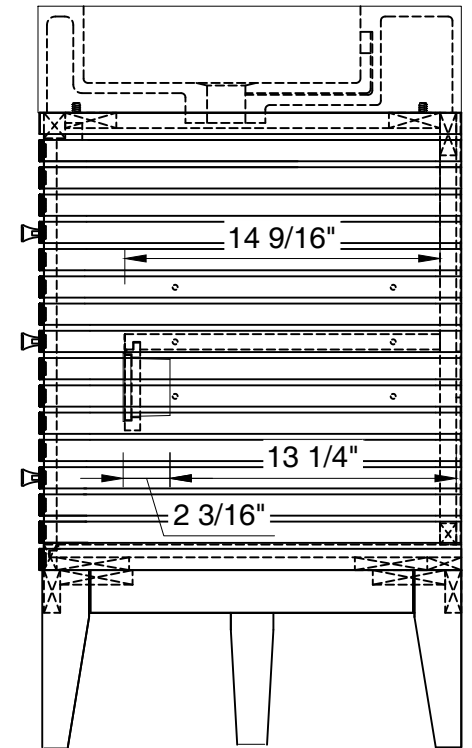

- 210-V59D-GW
- 210-V59D-WLT
- 210-V59D-WW

Linear 1497mm" Cabinet

Diagrams with Dimensions
page 03 of 03

NOTE ONE: Married Countertop is standard for this cabinet.
NOTE TWO: This vanity does not have a backsplash.

59"

Item Number:

- 210-V59D-GW
- 210-V59D-WLT
- 210-V59D-WW

JAMES MARTIN

VANITIES™

Linear 59" Cabinet

Diagrams with Dimensions
page 01 of 01

1497mm

Item Number:

- 210-V59D-GW
- 210-V59D-WLT
- 210-V59D-WW

JAMES MARTIN

VANITIES™

Linear 1497mm" Cabinet

Diagrams with Dimensions
page 01 of 01

59"

Item Number:
SS-368-MW
SS-368-GW
SS-368-DGG

JAMES MARTIN

VANITIES™

59" Vanity Top
Diagrams with Dimensions
page 01 of 01