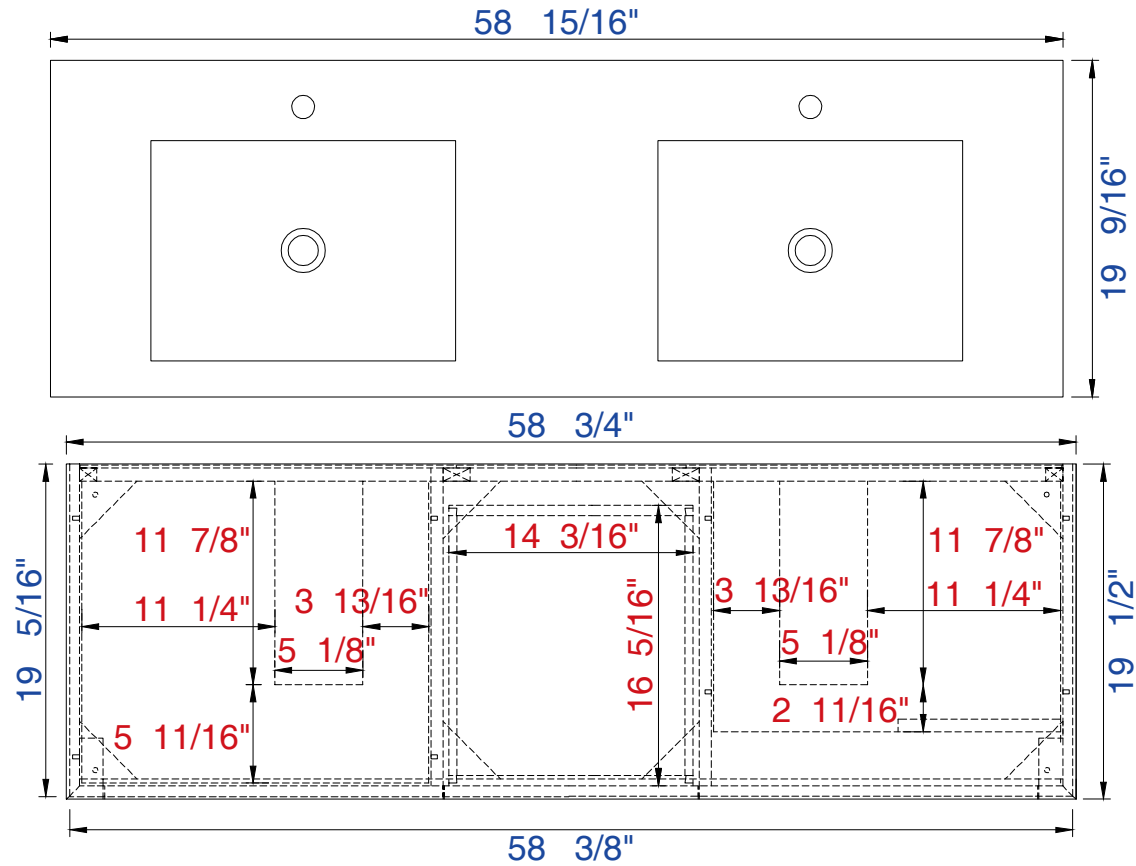

59"

Item Number :

- 210-V59D-GW
- 210-V59D-WLT
- 210-V59D-WW

Linear 59" Cabinet

Diagrams with Dimensions
page 01 of 03

NOTE ONE: Married Countertop is standard for this cabinet.
NOTE TWO: This vanity does not have a backsplash.

59"

Item Number :

210-V59D-GW
210-V59D-WLT
210-V59D-WW

Linear 59" Cabinet

Diagrams with Dimensions
page 02 of 03

NOTE ONE: Married Countertop is standard for this cabinet.

59"

Item Number :

1497mm

Item Number :

- 210-V59D-GW
- 210-V59D-WLT
- 210-V59D-WW

Linear 1497mm" Cabinet

Diagrams with Dimensions
page 01 of 03

NOTE ONE: Married Countertop is standard for this cabinet.
NOTE TWO: This vanity does not have a backsplash.

1497mm

Item Number:

- 210-V59D-GW
- 210-V59D-WLT
- 210-V59D-WW

Linear 1497mm" Cabinet

Diagrams with Dimensions
page 02 of 03

NOTE ONE: Married Countertop is standard for this cabinet.

1497mm

Item Number :