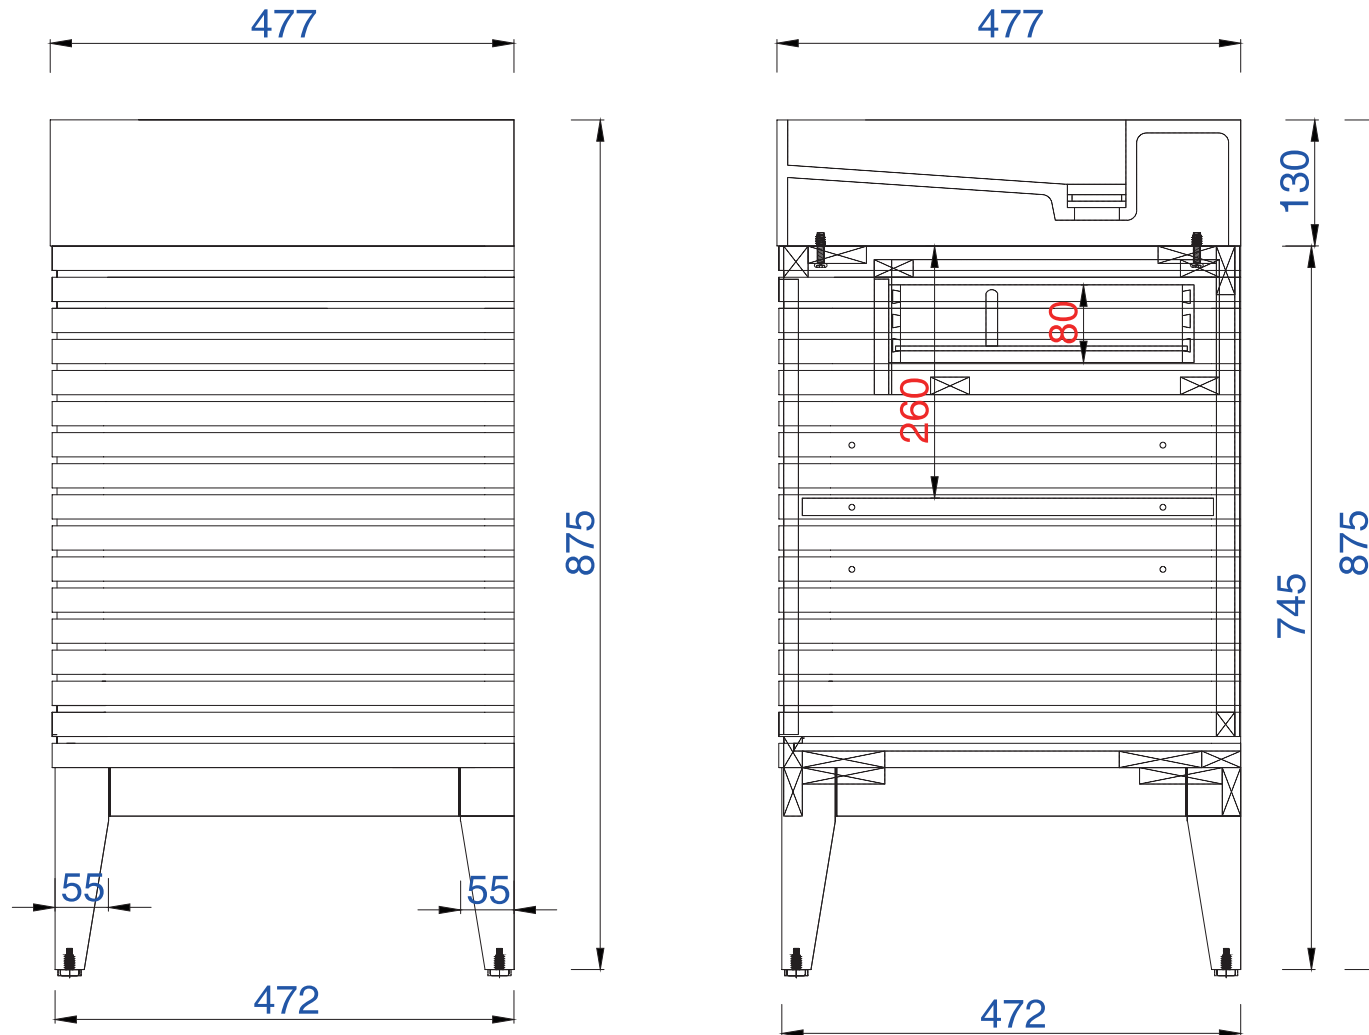

JAMES MARTIN

VANITIES™

Linear 914mm Cabinet

Diagrams with Dimensions  
page 01 of 03

NOTE ONE: Countertop with integrated sink is shown on this cabinet  
NOTE TWO: This vanity does not have a Backsplash

914mm

914mm

Item Number:

- 210-V36-GW
- 210-V36-VBL
- 210-V36-WLT
- 210-V36-WW

JAMES MARTIN

VANITIES™

Linear 914mm Cabinet

Diagrams with Dimensions  
page 03 of 03

NOTE ONE: Countertop with integrated sink is shown on this cabinet

NOTE TWO: This vanity does not have a Backsplash

35.4"

Item Number:  
SS-366-MW  
SS-366-GW  
SS-366-DGG

JAMES MARTIN

VANITIES™

**35.4" Vanity Top**  
Diagrams with Dimensions  
page 01 of 01

897mm

Item Number:  
SS-366-MW  
SS-366-GW  
SS-366-DGG

JAMES MARTIN

VANITIES™

**897mm Vanity Top**  
Diagrams with Dimensions  
page 01 of 01