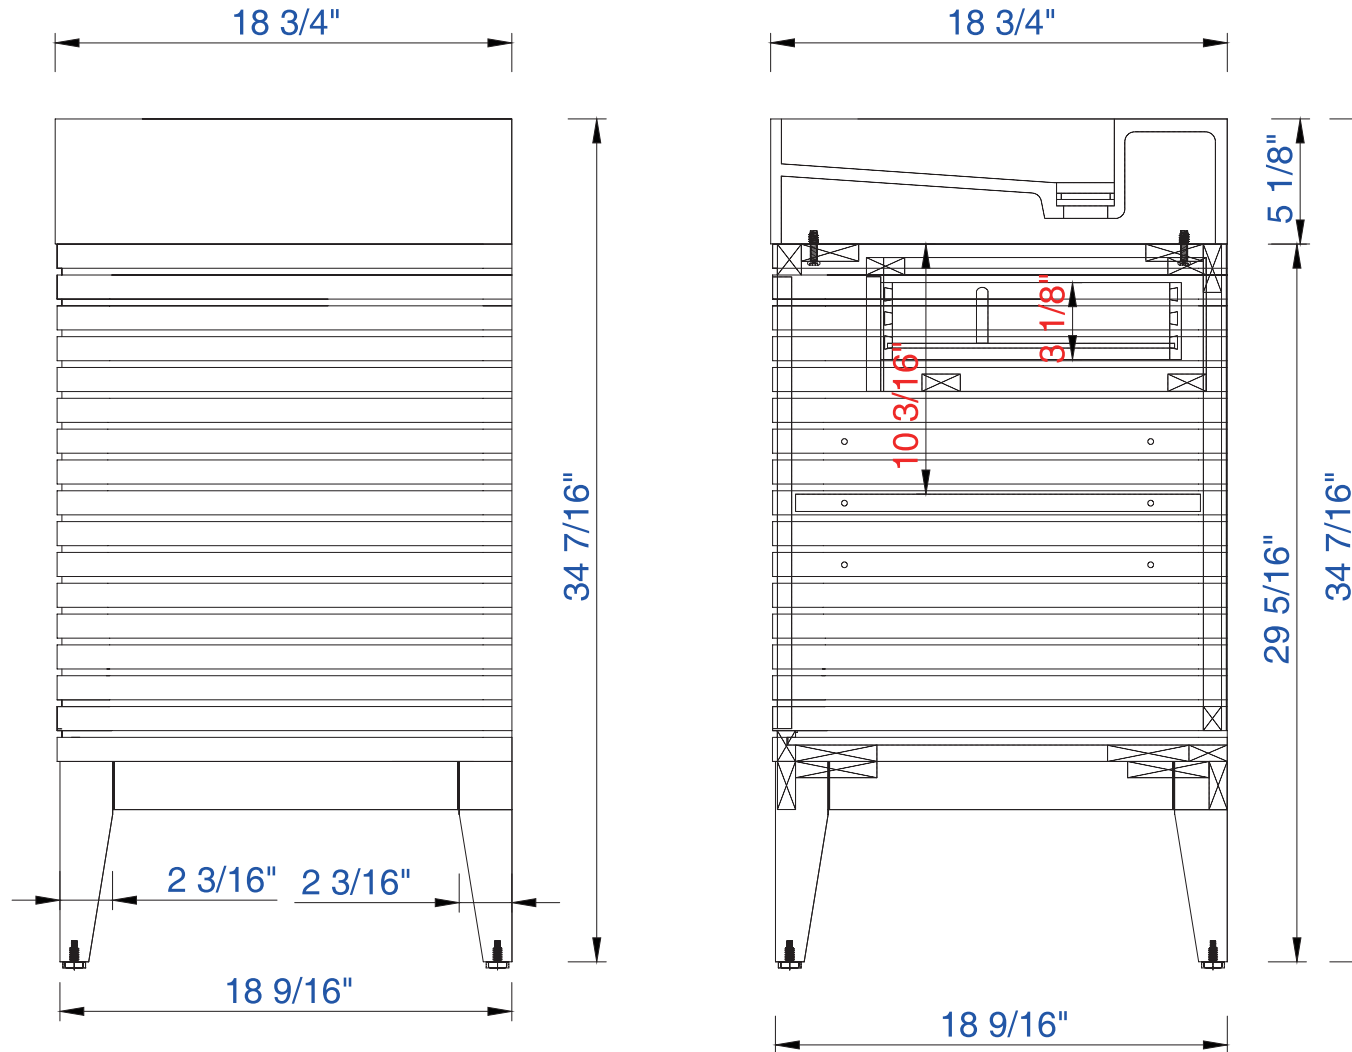

36"

Item Number:

- 210-V36-GW
- 210-V36-VBL
- 210-V36-WLT
- 210-V36-WW

JAMES MARTIN

VANITIES™

Linear 36" Cabinet

Diagrams with Dimensions
page 03 of 03

NOTE ONE: Countertop with integrated sink is shown on this cabinet

NOTE TWO: This vanity does not have a Backsplash