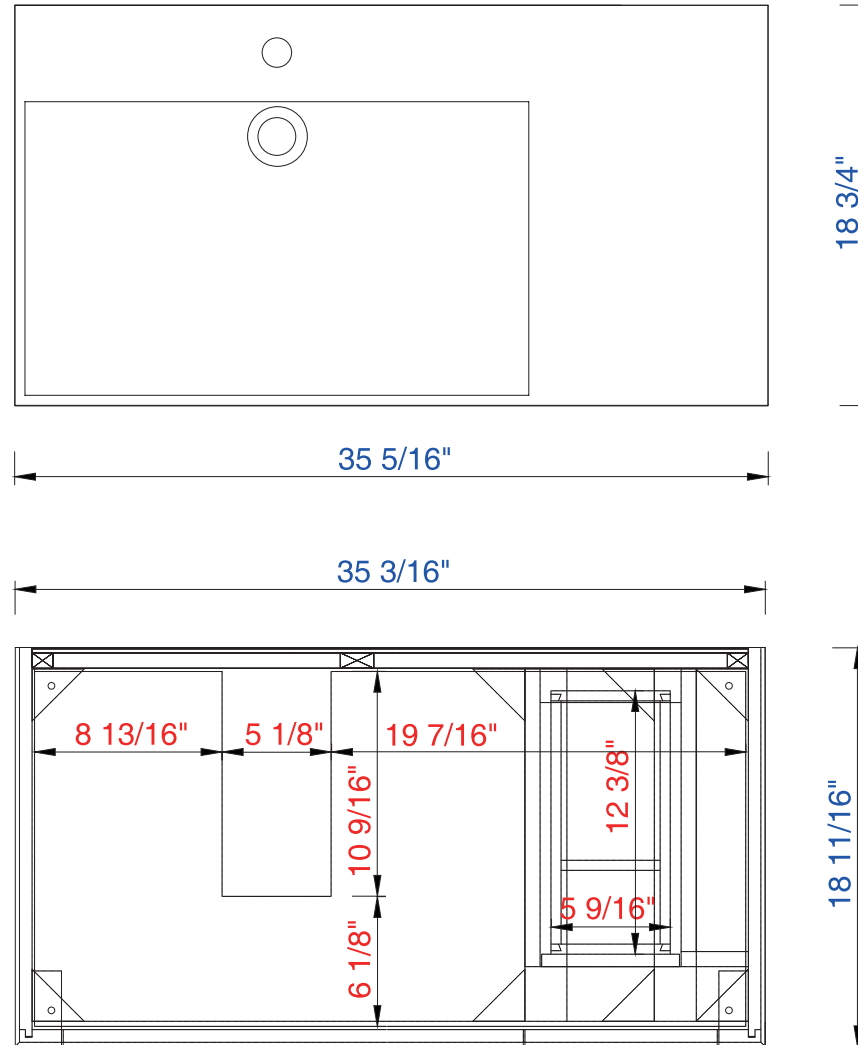

36"

Item Number:

- 210-V36-GW
- 210-V36-VBL
- 210-V36-WLT
- 210-V36-WW

JAMES MARTIN

VANITIES™

Linear 36" Cabinet

Diagrams with Dimensions  
page 01 of 03

NOTE ONE: Countertop with integrated sink is shown on this cabinet

Diagrams with Dimensions  
page 02 of 03

NOTE ONE: Countertop with integrated sink is shown on this cabinet

36"

Item Number:

- 210-V36-GW
- 210-V36-VBL
- 210-V36-WLT
- 210-V36-WW

JAMES MARTIN

VANITIES™

Linear 36" Cabinet

JAMES MARTIN

VANITIES™

Linear 914mm Cabinet

Diagrams with Dimensions  
page 01 of 03

NOTE ONE: Countertop with integrated sink is shown on this cabinet  
NOTE TWO: This vanity does not have a Backsplash

914mm

JAMES MARTIN

VANITIES™

**897mm Vanity Top**  
Diagrams with Dimensions  
page 01 of 01