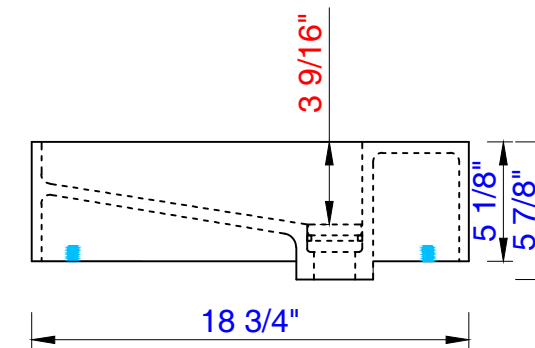

JAMES MARTIN

VANITIES™

Linear 914mm Cabinet

Diagrams with Dimensions  
page 01 of 03

NOTE ONE: Countertop with integrated sink is shown on this cabinet  
NOTE TWO: This vanity does not have a Backsplash

914mm

914mm

Item Number:

- 210-V36-GW
- 210-V36-VBL
- 210-V36-WLT
- 210-V36-WW

JAMES MARTIN

VANITIES™

Linear 914mm Cabinet

Diagrams with Dimensions  
page 03 of 03

NOTE ONE: Countertop with integrated sink is shown on this cabinet

NOTE TWO: This vanity does not have a Backsplash

35.4"

Item Number:  
SS-366-MW  
SS-366-GW  
SS-366-DGG

JAMES MARTIN

VANITIES™

**35.4" Vanity Top**  
Diagrams with Dimensions  
page 01 of 01

897mm

Item Number:  
SS-366-MW  
SS-366-GW  
SS-366-DGG

JAMES MARTIN

VANITIES™

**897mm Vanity Top**  
Diagrams with Dimensions  
page 01 of 01