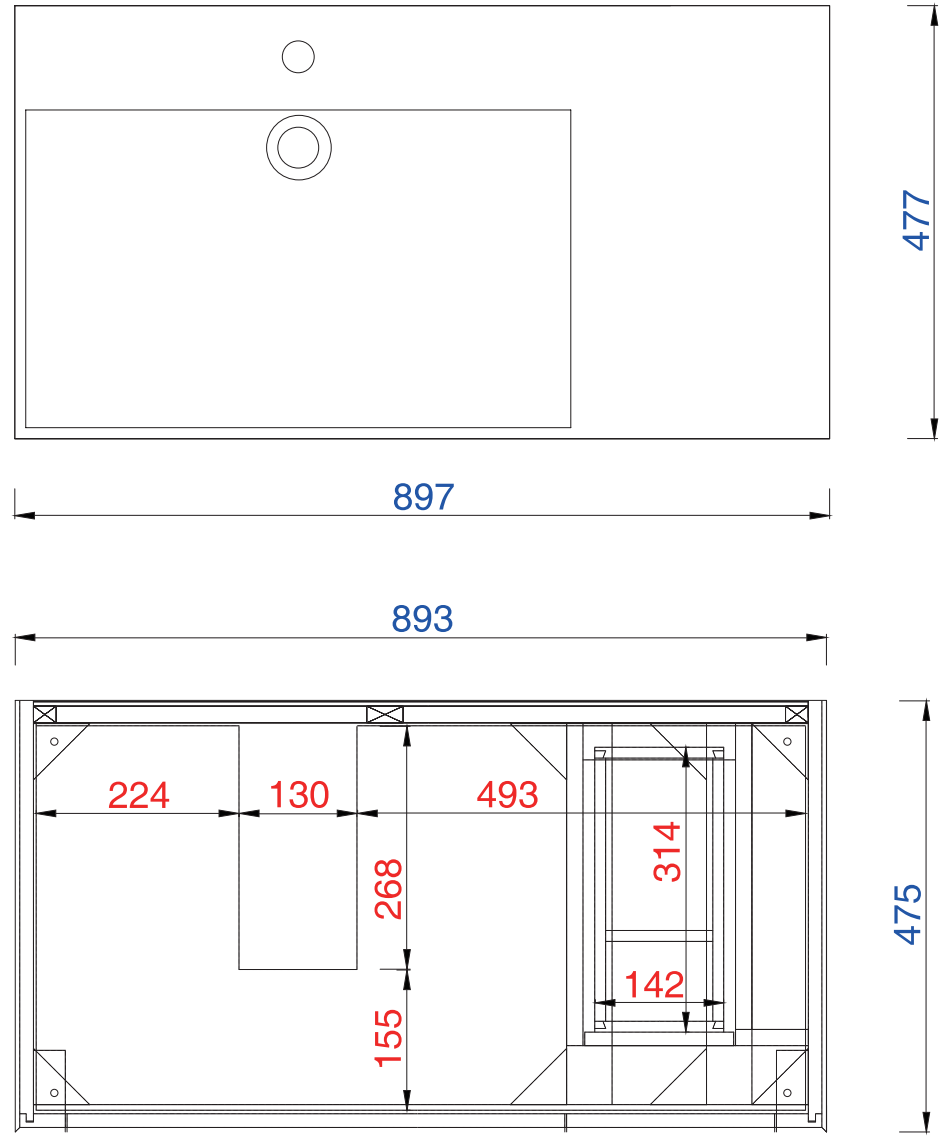

JAMES MARTIN

VANITIES™

Linear 914mm Cabinet

Diagrams with Dimensions  
page 01 of 03

NOTE ONE: Countertop with integrated sink is shown on this cabinet  
NOTE TWO: This vanity does not have a Backsplash

914mm

Item Number:

- 210-V36-GW
- 210-V36-VBL
- 210-V36-WLT
- 210-V36-WW

JAMES MARTIN

VANITIES™

Linear 914mm Cabinet

Diagrams with Dimensions  
page 02 of 03

NOTE ONE: Countertop with integrated sink is shown on this cabinet

914mm

Item Number:

- 210-V36-GW
- 210-V36-VBL
- 210-V36-WLT
- 210-V36-WW

JAMES MARTIN

VANITIES™

Linear 914mm Cabinet

Diagrams with Dimensions  
page 03 of 03

NOTE ONE: Countertop with integrated sink is shown on this cabinet

JAMES MARTIN

VANITIES™

**897mm Vanity Top**  
Diagrams with Dimensions  
page 01 of 01