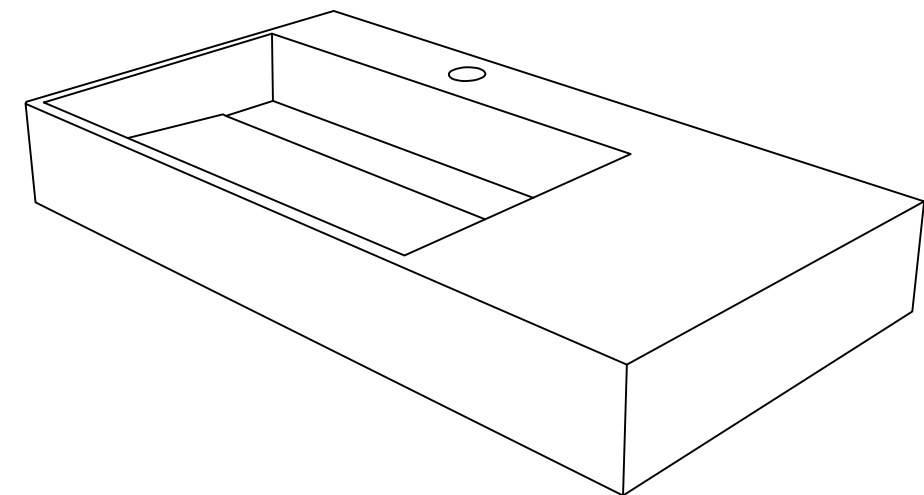

JAMES MARTIN

VANITIES™

Linear 914mm Cabinet

Diagrams with Dimensions  
page 01 of 03

NOTE ONE: Countertop with integrated sink is shown on this cabinet  
NOTE TWO: This vanity does not have a Backsplash

914mm

914mm

Item Number:

- 210-V36-GW
- 210-V36-VBL
- 210-V36-WLT
- 210-V36-WW

JAMES MARTIN

VANITIES™

Linear 914mm Cabinet

Diagrams with Dimensions  
page 03 of 03

NOTE ONE: Countertop with integrated sink is shown on this cabinet

NOTE TWO: This vanity does not have a Backsplash

35.4"

Item Number:  
SS-366-MW  
SS-366-GW  
SS-366-DGG

JAMES MARTIN

VANITIES™

**35.4" Vanity Top**  
Diagrams with Dimensions  
page 01 of 01

897mm

Item Number:  
SS-366-MW  
SS-366-GW  
SS-366-DGG

JAMES MARTIN

VANITIES™

**897mm Vanity Top**  
Diagrams with Dimensions  
page 01 of 01