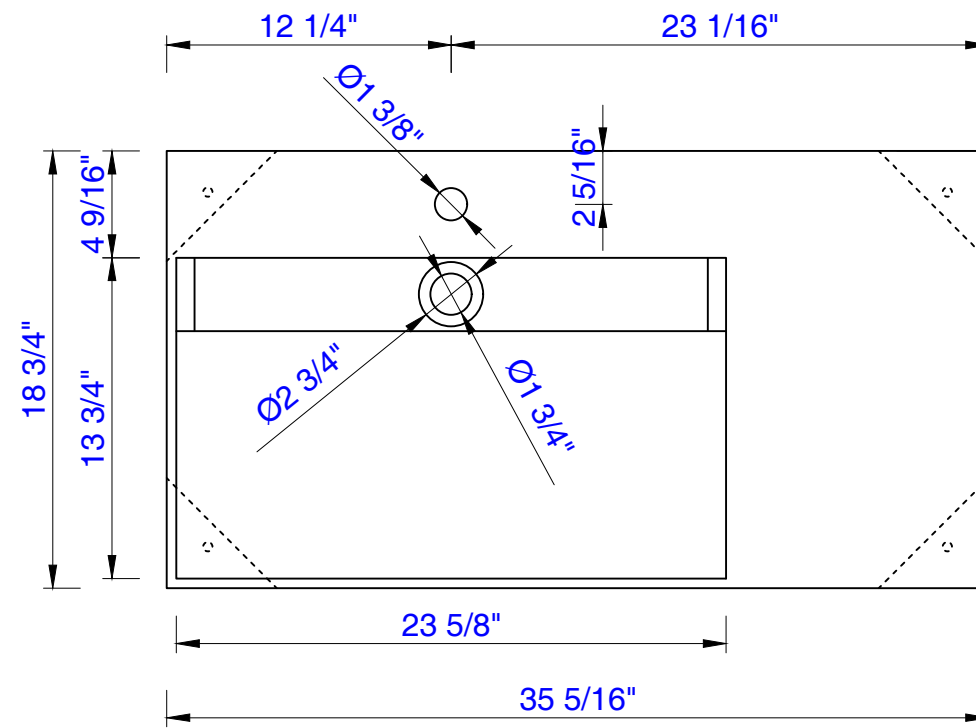

JAMES MARTIN

VANITIES™

Linear 914mm Cabinet

Diagrams with Dimensions  
page 01 of 03

NOTE ONE: Countertop with integrated sink is shown on this cabinet  
NOTE TWO: This vanity does not have a Backsplash

914mm

914mm

Item Number:

- 210-V36-GW
- 210-V36-VBL
- 210-V36-WLT
- 210-V36-WW

JAMES MARTIN

VANITIES™

Linear 914mm Cabinet

Diagrams with Dimensions  
page 03 of 03

NOTE ONE: Countertop with integrated sink is shown on this cabinet

NOTE TWO: This vanity does not have a Backsplash

35.4"

Item Number:  
SS-366-MW  
SS-366-GW  
SS-366-DGG

JAMES MARTIN

VANITIES™

**35.4" Vanity Top**  
Diagrams with Dimensions  
page 01 of 01

897mm

Item Number:  
SS-366-MW  
SS-366-GW  
SS-366-DGG

JAMES MARTIN

VANITIES™

**897mm Vanity Top**  
Diagrams with Dimensions  
page 01 of 01