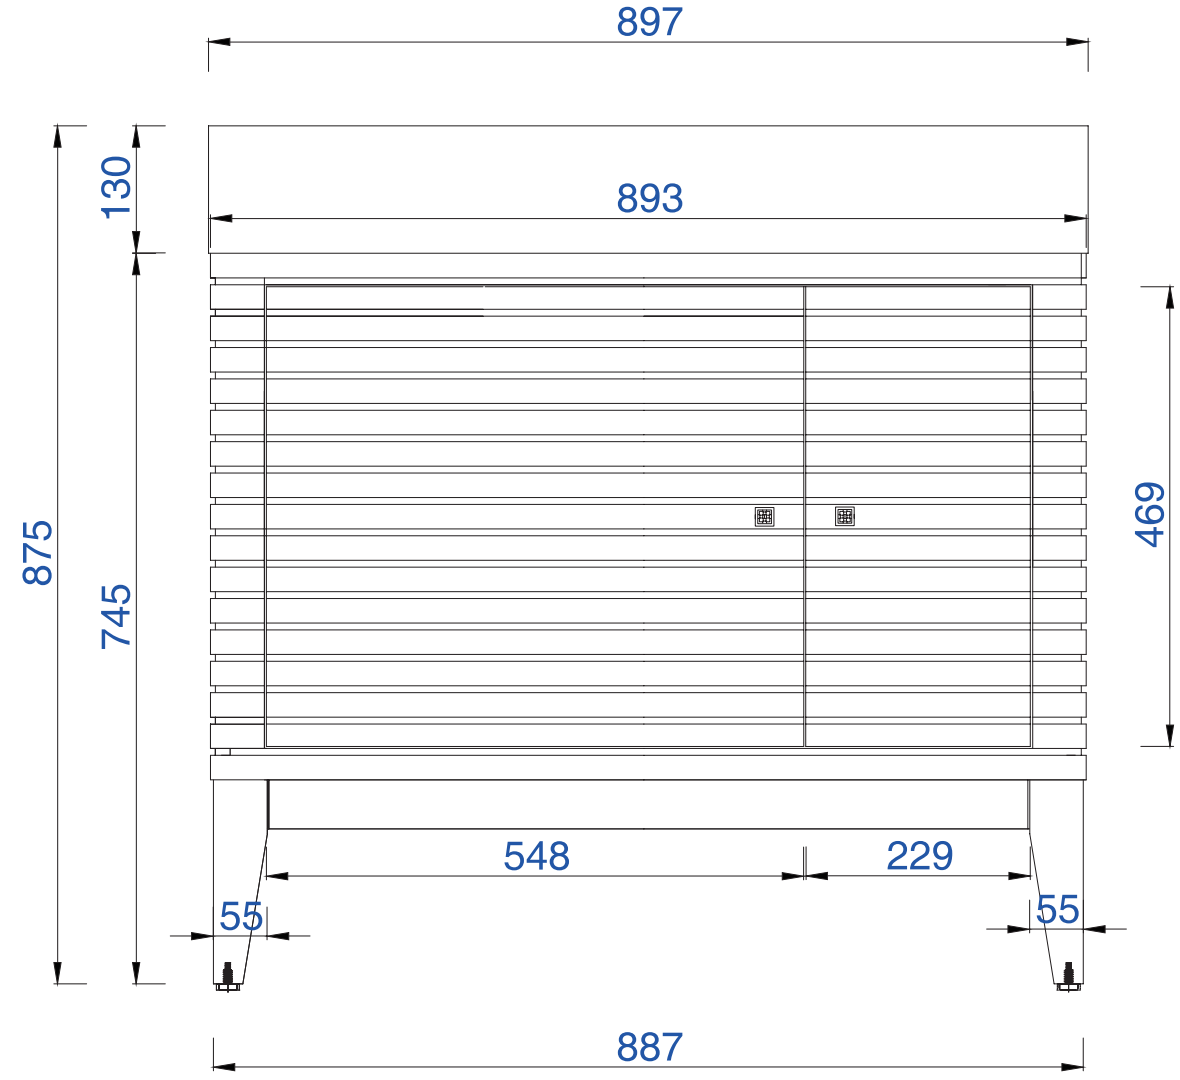

Diagrams with Dimensions  
page 02 of 03

NOTE ONE: Countertop with integrated sink is shown on this cabinet

36"

Item Number:

- 210-V36-GW
- 210-V36-VBL
- 210-V36-WLT
- 210-V36-WW

JAMES MARTIN

VANITIES™

Linear 36" Cabinet

Diagrams with Dimensions  
page 03 of 03

NOTE ONE: Countertop with integrated sink is shown on this cabinet

NOTE TWO: This vanity does not have a Backsplash

914mm

Item Number:

- 210-V36-GW
- 210-V36-VBL
- 210-V36-WLT
- 210-V36-WW

JAMES MARTIN

VANITIES™

Linear 914mm Cabinet

Diagrams with Dimensions  
page 01 of 03

NOTE ONE: Countertop with integrated sink is shown on this cabinet  
NOTE TWO: This vanity does not have a Backsplash

914mm

JAMES MARTIN

VANITIES™

**897mm Vanity Top**  
Diagrams with Dimensions  
page 01 of 01