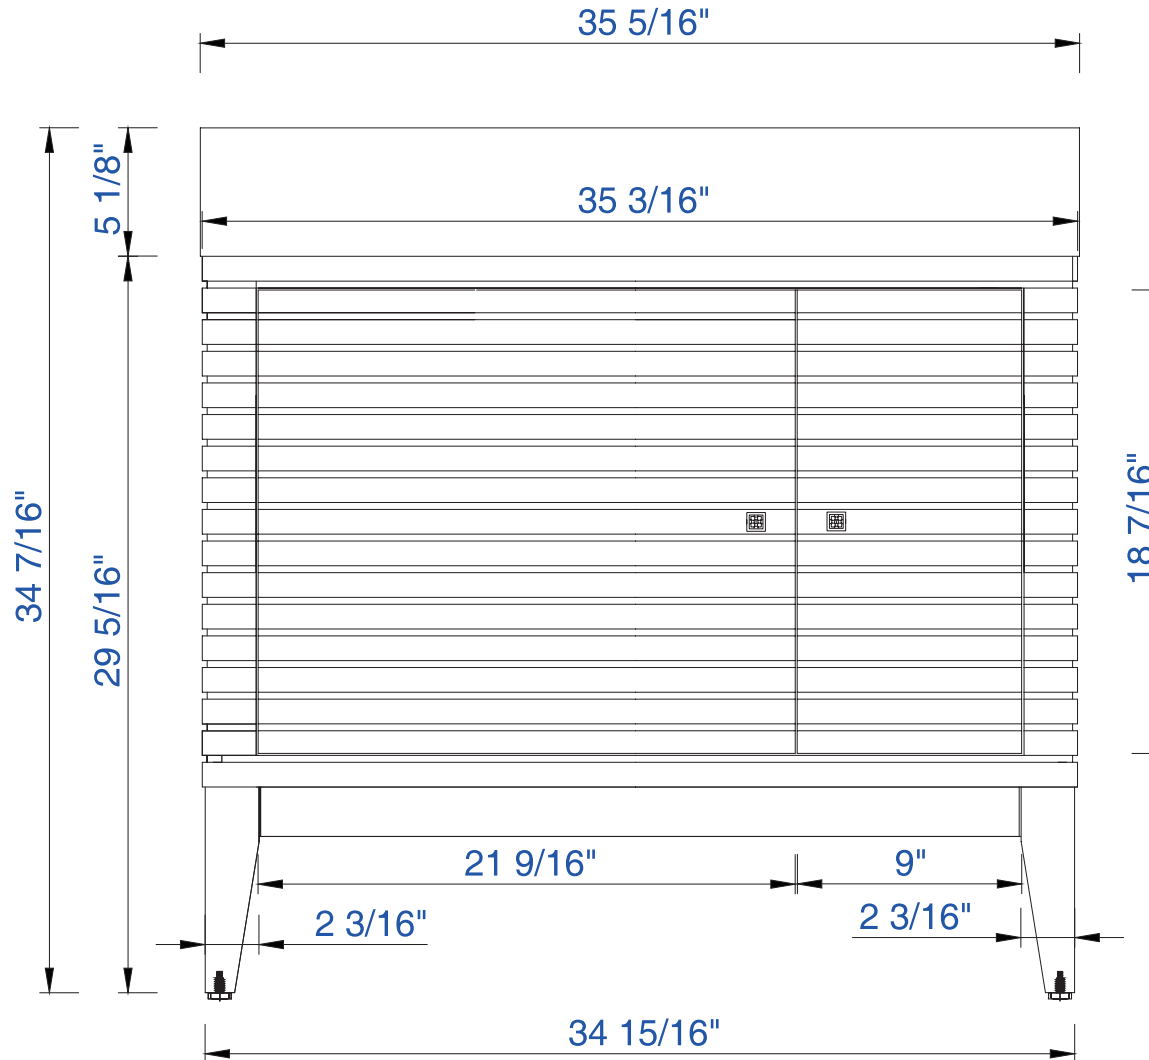

36"

Item Number:

- 210-V36-GW
- 210-V36-VBL
- 210-V36-WLT
- 210-V36-WW

JAMES MARTIN

VANITIES™

Linear 36" Cabinet

Diagrams with Dimensions  
page 01 of 03

NOTE ONE: Countertop with integrated sink is shown on this cabinet

Diagrams with Dimensions  
page 02 of 03

NOTE ONE: Countertop with integrated sink is shown on this cabinet

36"

Item Number:

- 210-V36-GW
- 210-V36-VBL
- 210-V36-WLT
- 210-V36-WW

JAMES MARTIN

VANITIES™

Linear 36" Cabinet

JAMES MARTIN

VANITIES™

Linear 914mm Cabinet

Diagrams with Dimensions  
page 01 of 03

NOTE ONE: Countertop with integrated sink is shown on this cabinet  
NOTE TWO: This vanity does not have a Backsplash

914mm

JAMES MARTIN

VANITIES™

**897mm Vanity Top**  
Diagrams with Dimensions  
page 01 of 01