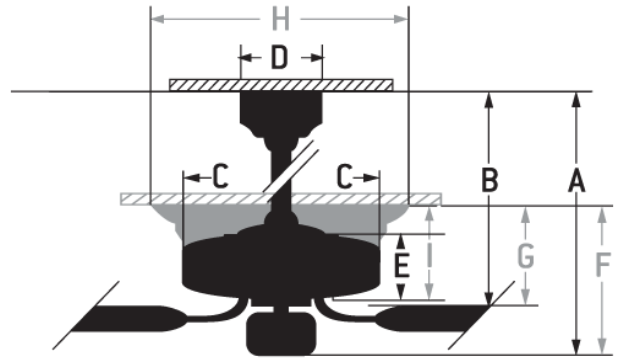

CRAFTMADE

Twist N Click 4 Light - TCE525C4

Twist N Click 4 Light Ceiling Fan (Blades Included)

Finish:

52" Twist Click Express fan - BNK

- Standard, 3-Speed Reversible Motor
- 4" Downrod (Included)
- 52" Reversible Blades in Ash/Mahogany (Included)
- Dual Mount
- 52" Reversible Blades in Ash/Mahogany (Included)
- Integrated Light Kit with 3 x 6.5w LED Bulbs Included
- Remote & Wall Controls (Optional)
- Pre-assembled, no tools required, easy assembly, DIY

Specs

Blade Sweep Opt (in.)	52
Blades	5
Blade Pitch (deg)	11.50
Motor Size (MM)	153x15
Energy Guide CFM	2618
Energy Guide Est. Yearly Energy Cost	10
Carton Size (CU FT)	2.72
Bulb CCT	3000
Bulb Wattage	6.50
Compatible Control Types	UCI-2002-2 Remote & Wall Control
CRI	90
Light Kit Options	Bowl Light Kit Included
Lumens	600

Dimensions

A:	17.32
B:	9.45
C:	11.02
D:	5.12
E:	3.31
H:	5.12
I:	3.31
F: w/o Light Kit - Downrod Length (in.)	4

Downloads

Twist N Click 4 Light - TCE525C4

[PDF Spec Sheet](#)

[Energy Guide](#)

[Energy Guide Image](#)