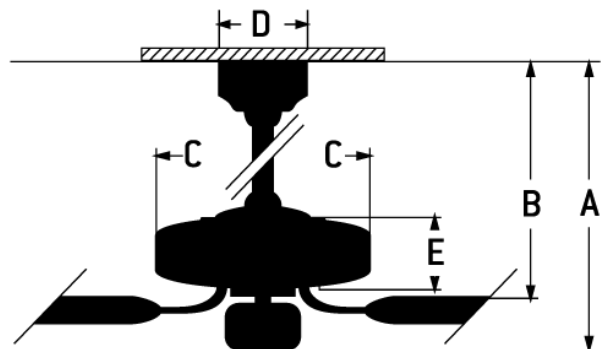

## Nola - NOL52FBSB4

52" Nola fan

52" Nola Ceiling Fan in Flat Black and Satin Brass

- Heavy-Duty, 3-Speed Reversible Motor
- 6" Downrod (Included)
- 52" Custom Nola Blades (Included)
- Integrated Light Kit (1-6W LED Bulb Included)
- Dual Mount (Flat or angled ceiling)

### Specs

Blade Sweep Opt (in.)	52
Blades	4
Blade Pitch (deg)	13
Motor Size (MM)	172 x 17
Carton Size (CU FT)	1.60
Bulb CCT	2700
Bulb Wattage	6
CRI	80
Lumens	500
Finish	Flat Black-Satin Brass

### Dimensions

C:	9.24
D:	5.85
Downrod Length (in.)	6