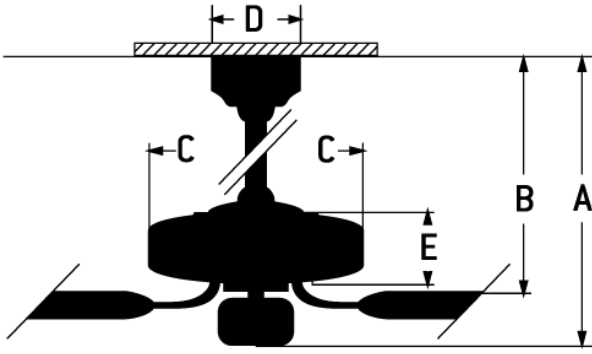

CRAFTMADE

Intrepid - INT52

Intrepid Ceiling Fan (Blades Included)

Finish:

52" Intrepid fan - Brushed Polished Nickel

Specs

Blade Sweep Opt (in.)	52
Blades	3
Blade Pitch (deg)	12.50
Motor Size (MM)	153x10
Energy Guide Watts	39
Energy Guide CFM	2650
Energy Guide CFM_Watts	68
Energy Guide Est. Yearly Energy Cost	11
Carton Size (CU FT)	1.65
Bulb CCT	3000
Bulb Wattage	9
CRI	80
Lumens	750

Dimensions

C:	6.69
D:	5.12
Downrod Length (in.)	4

Downloads

Intrepid - INT52

[PDF Spec Sheet](#)