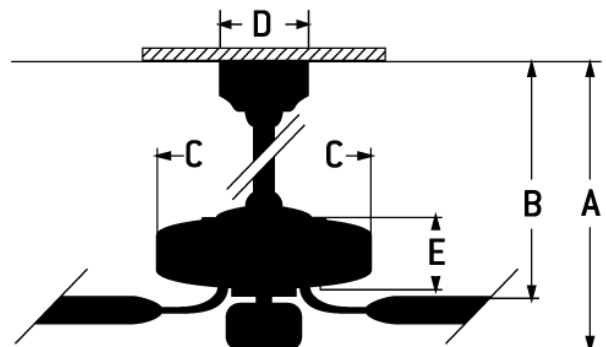

## Specs

Blade Sweep Opt (in.)	120
Blades	6
Blade Pitch (deg)	8
Motor Size (MM)	165x15
Carton Size (CU FT)	5
Light Kit Options	Bowl Light Kits, Universal Light Kits, or Customize Your Own (Universal Fitters and 2 1/4" Glass)

## Dimensions

A:	19.40
B:	14.83
C:	10
D:	6.61
E:	7.30
F: w/o Light Kit - Downrod Length (in.)	7.30 12