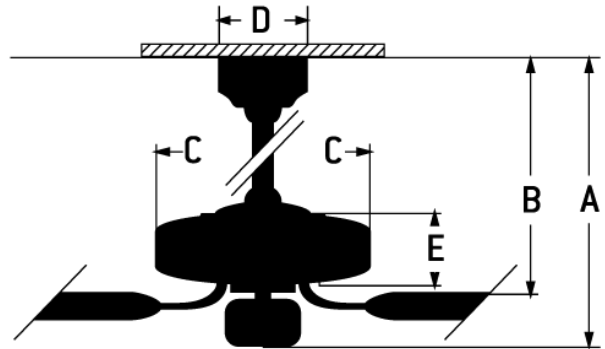

- Energy Saving, 6-Speed Reversible DC Motor
- 8" Downrod (Included)
- 52" Blades in Light Oak (Included)
- Integrated LED Light Source (Dimmable)
- IDC Wall Control, IDC Wall Control/Clamshell (Included)
- Dual Mount (Flat or angled ceiling)
- Decorative hardware is included but Optional
- Sophisticated DC Motor requires automatic 7-minute calibration period upon installation. The remote and wall controls are inoperable during that time, after which the fan, remote control and wall control (if applicable) will be fully operational.
- Suitable for Wet Locations

Specs

Blade Sweep Opt (in.)	52
Blades	4
Blade Pitch (deg)	14
Motor Size (MM)	125x30
Amps at High Speed	0.42
Watts (Hi Speed)	29.30
Energy Guide Watts	19
Energy Guide CFM	3850
Energy Guide CFM_Watts	199
Energy Guide Est. Yearly Energy Cost	5

High Speed (CFM)	5,976.000
Low Speed (CFM)	1,522.000
Carton Size (CU FT)	1.99
Blade Options	Fits Only
Bulb CCT	3000
Bulb Wattage	22
Light Kit Options	Integrated Light Kit

Dimensions

A:	21.37
B:	15.68
C:	14.50
D:	5.16
E:	13.70
F: w/o Light Kit - Downrod Length (in.)	8