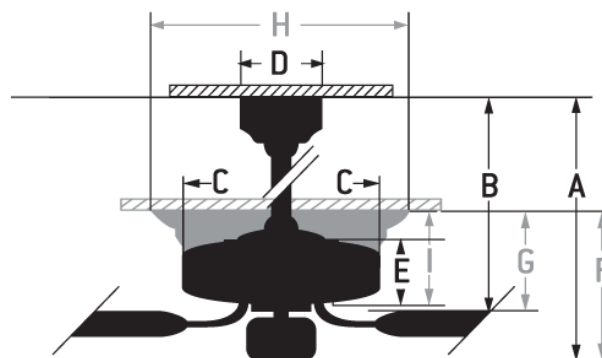

- Standard, 3-Speed Reversible Motor
- 6" Downrod (Included)
- 52" Reversible Blades in Walnut/Dark Oak (Included)
- Integrated Light Kit (1-16W LED Bulb Included)
- 4-Speed Wall Control Included
- Tri-Mount = (Flat or sloped ceiling downrod mount, or semi-flushmount)

### Specs

Blade Sweep Opt (in.)	52
Blades	3
Blade Pitch (deg)	10.50
Motor Size (MM)	153X15
Amps at High Speed	0.45
Watts (Hi Speed)	54.01
Energy Guide Watts	40
Energy Guide CFM	3156
Energy Guide CFM_Watts	80
Energy Guide Est. Yearly Energy Cost	11
High Speed (CFM)	5,433.190
Low Speed (CFM)	3,066.350
Carton Size (CU FT)	2.13
Blade Options	Fits Only
Bulb CCT	3000
Bulb Wattage	22
CRI	90
Light Kit Options	Integrated Light Kit
Lumens	1577

## Dimensions

A:	16.73
A: (2nd Downrod) -	11.37
B:	11.79
B: (2nd downrod)	6.12
C:	10.24
D:	5.12
E:	8.97
H:	5.12
I:	8.97
G:	6.45
F: w/ Light Kit -	11.39
F: w/o Light Kit -	8.97
Downrod Length (in.)	6