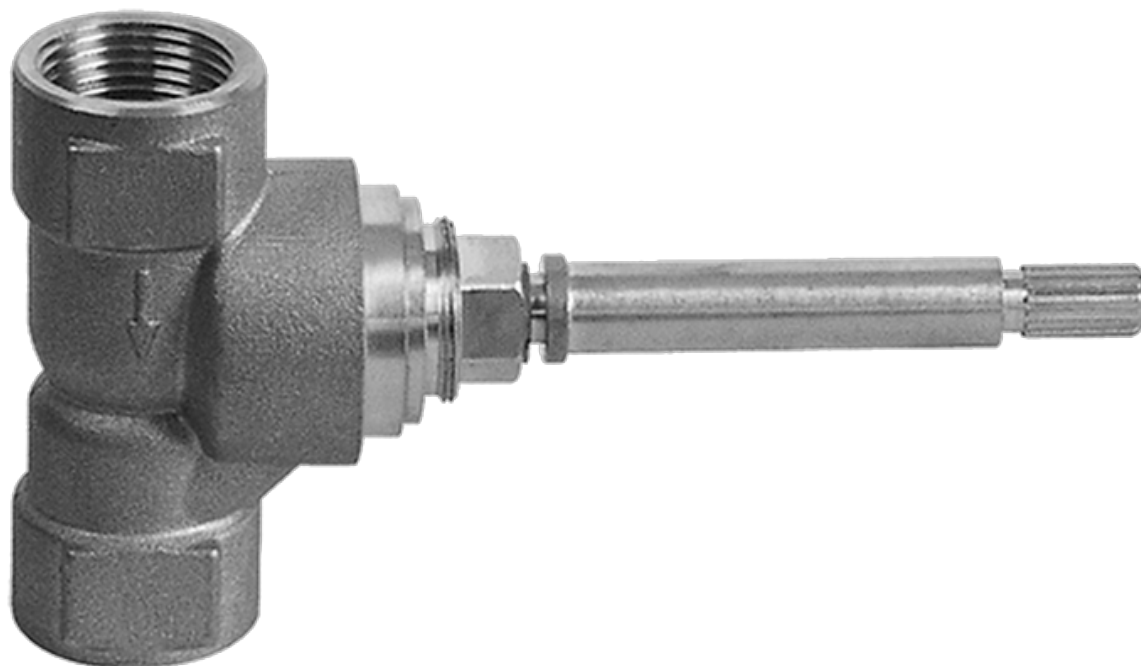

SHOWER
Canterbury Thermostatic Set
w/Body Sprays & Handshower
(Rough & Trim)
GA1.221B-C2S

GRAFF®

Information

- 3/4" Thermostatic Valve
- 8" Showerhead w/12" Ceiling-Mounted Shower Arm
- Swivel Body Sprays (3 pieces)
- Handshower Set w/Wall Bracket and Wall Elbow
- Stop/Volume Control Valves (3 pieces)
- Showerhead Features No-Clog, Easy-Clean Spray Nozzles
- Flow Rates: showerhead ≤ 2.0 max gpm, handshower ≤ 1.5 max gpm
- Optional Extension Kit

- Single metal handle
- Decorative trim plate
- Use with G-8000 or G-8005 thermostatic rough valve
- To complete package, you must order rough valve

Finishes

Olive Bronze

Polished
Chrome

Polished
Nickel

Steelnox[®]
(Satin Nickel)

G-8030

SHOWER
Rough
G-8075

GRAFF®

Information

- 3/4" universal inlets/outlets with female threads
- Supplied with protective plastic cover

Finishes

Olive Bronze

Polished
Chrome

Information

- Sunflower shape
- 112 no-clog, easy-clean rubber spray nozzles
- Metal ball-joint allows for showerhead angle adjustment
- Showerhead flow rate ≤ 1.8 max gpm
- Recommend use with ceiling shower arm
- Recommended for use at no more than 10 degrees tilt
- CALGreen