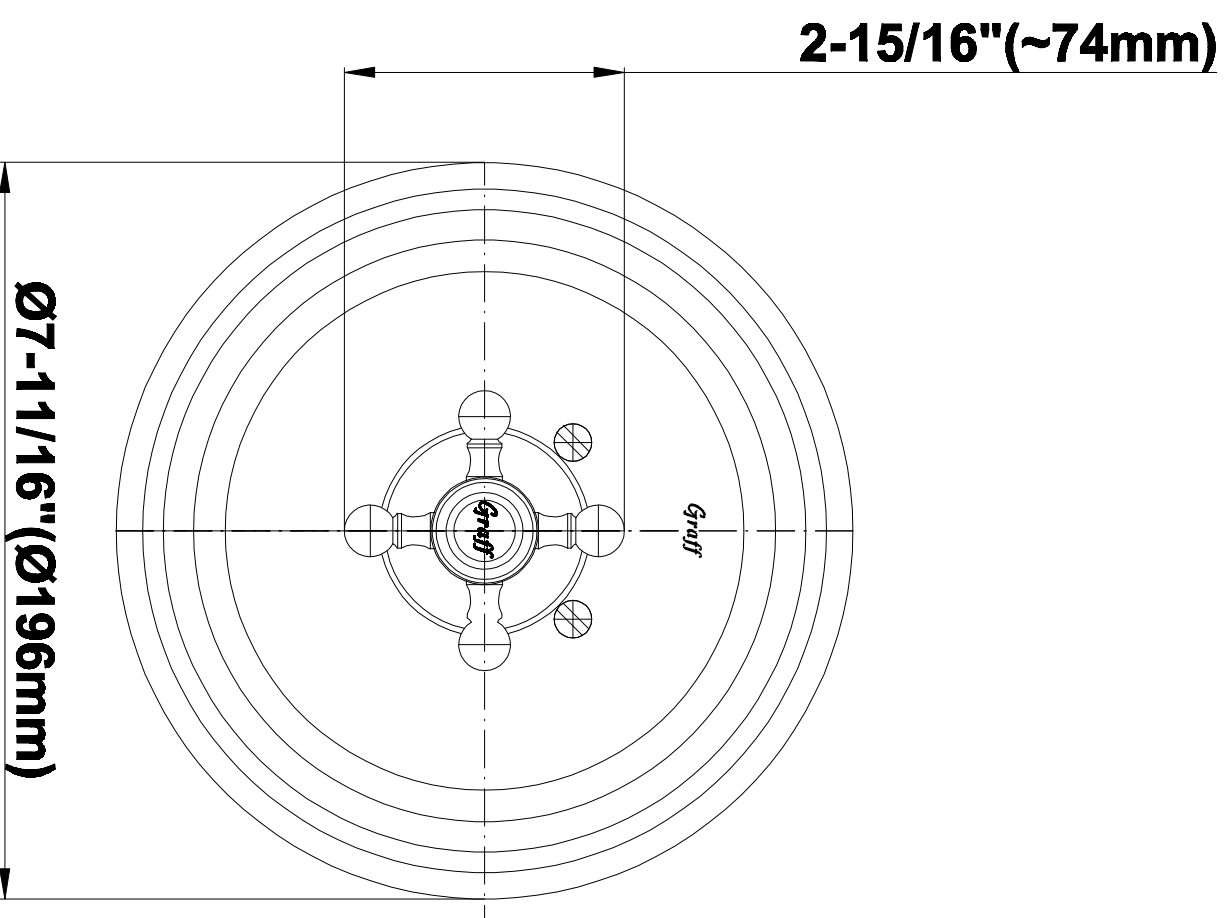

SHOWER
Canterbury Thermostatic Set
w/Body Sprays & Handshower
(Rough & Trim)
GA1.221B-C2S

GRAFF®

Information

- 3/4" Thermostatic Valve
- 8" Showerhead w/12" Ceiling-Mounted Shower Arm
- Swivel Body Sprays (3 pieces)
- Handshower Set w/Wall Bracket and Wall Elbow
- Stop/Volume Control Valves (3 pieces)
- Showerhead Features No-Clog, Easy-Clean Spray Nozzles
- Flow Rates: showerhead ≤ 2.0 max gpm, handshower ≤ 1.5 max gpm
- Optional Extension Kit

SHOWER
Rough
G-8005

GRAFF®

Information

- 18.4 gpm @ 60 psi
- 3/4" universal inlets/outlets with female threads
- Built-in service stops
- Complete serviceability from front of all units
- Supplied with protective plastic cover
- Thermostatic valve uses a paraffin wax cartridge

G-8030

SHOWER
Rough
G-8075

GRAFF®

Information

- 3/4" universal inlets/outlets with female threads
- Supplied with protective plastic cover

Finishes

Olive Bronze

Polished
Chrome

Information

- Sunflower shape
- 112 no-clog, easy-clean rubber spray nozzles
- Metal ball-joint allows for showerhead angle adjustment
- Showerhead flow rate ≤ 1.8 max gpm
- Recommend use with ceiling shower arm
- Recommended for use at no more than 10 degrees tilt
- CALGreen