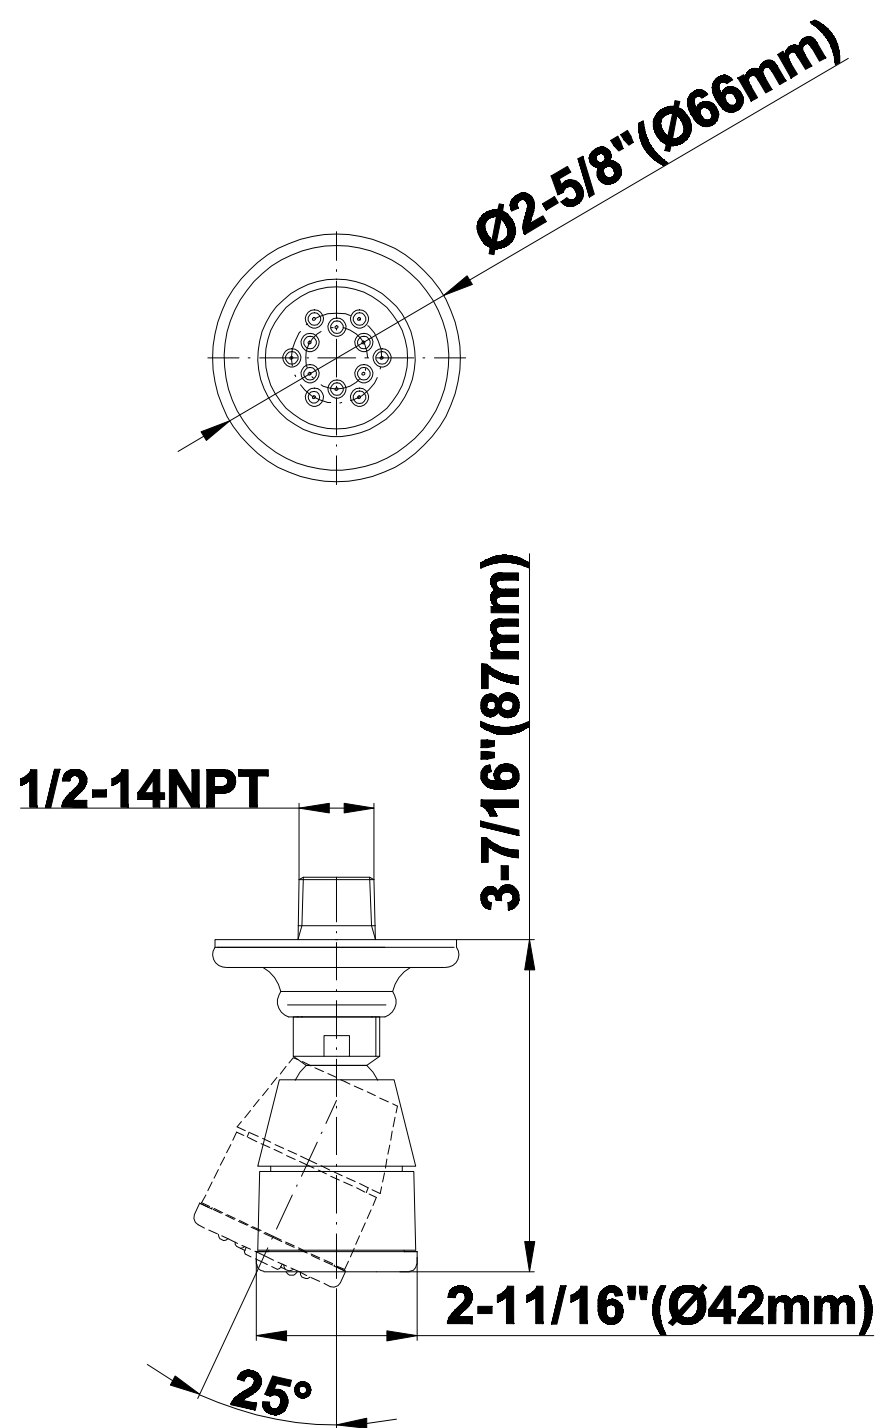

SHOWER
Canterbury Thermostatic Set
w/Body Sprays & Handshower
(Rough & Trim)
GA1.221B-C2S

GRAFF®

Information

- 3/4" Thermostatic Valve
- 8" Showerhead w/12" Ceiling-Mounted Shower Arm
- Swivel Body Sprays (3 pieces)
- Handshower Set w/Wall Bracket and Wall Elbow
- Stop/Volume Control Valves (3 pieces)
- Showerhead Features No-Clog, Easy-Clean Spray Nozzles
- Flow Rates: showerhead ≤ 2.0 max gpm, handshower ≤ 1.5 max gpm
- Optional Extension Kit

SHOWER
Rough
G-8005

GRAFF®

Information

- 18.4 gpm @ 60 psi
- 3/4" universal inlets/outlets with female threads
- Built-in service stops
- Complete serviceability from front of all units
- Supplied with protective plastic cover
- Thermostatic valve uses a paraffin wax cartridge

Information

- Sunflower shape
- 112 no-clog, easy-clean rubber spray nozzles
- Metal ball-joint allows for showerhead angle adjustment
- Showerhead flow rate ≤ 1.8 max gpm
- Recommend use with ceiling shower arm
- Recommended for use at no more than 10 degrees tilt
- CALGreen

Polished
Nickel

Steelnox®
(Satin Nickel)

G-8480

SHOWER
12" Ceiling Shower Arm
G-8540

GRAFF®

Information

- Includes arm and round flange
- 1/2" NPT male thread inlet
- For use with all showerheads

Finishes