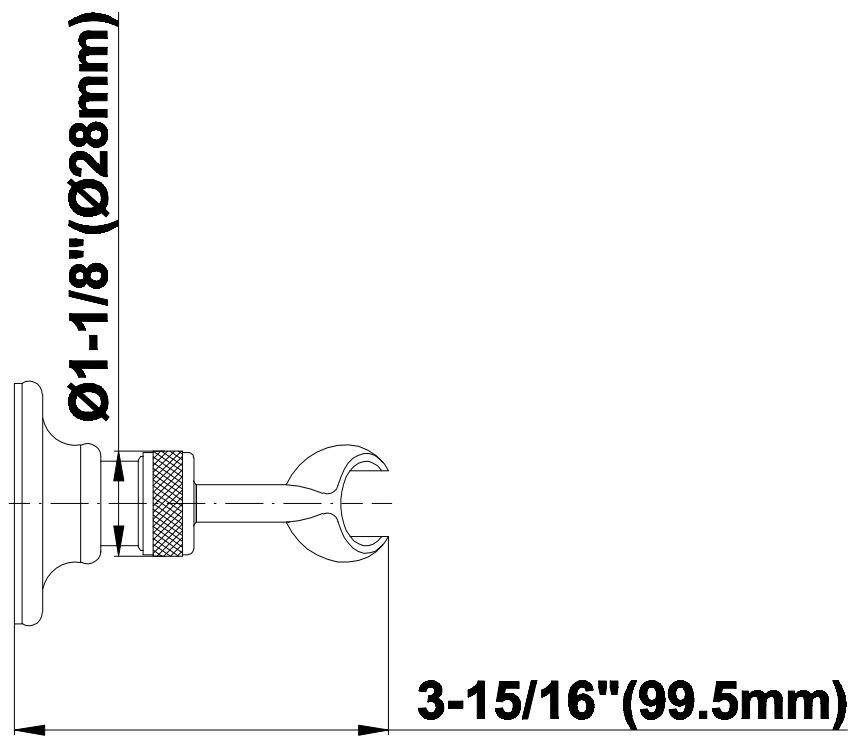

SHOWER
Canterbury Thermostatic Set
w/Body Sprays & Handshower
(Rough & Trim)
GA1.221B-C2S

GRAFF®

Information

- 3/4" Thermostatic Valve
- 8" Showerhead w/12" Ceiling-Mounted Shower Arm
- Swivel Body Sprays (3 pieces)
- Handshower Set w/Wall Bracket and Wall Elbow
- Stop/Volume Control Valves (3 pieces)
- Showerhead Features No-Clog, Easy-Clean Spray Nozzles
- Flow Rates: showerhead ≤ 2.0 max gpm, handshower ≤ 1.5 max gpm
- Optional Extension Kit

G-8030

SHOWER
Rough
G-8075

GRAFF®

Information

- 3/4" universal inlets/outlets with female threads
- Supplied with protective plastic cover

Finishes

Olive Bronze

Polished
Chrome

Polished
Nickel

Steelnox®
(Satin Nickel)

G-8480

SHOWER
12" Ceiling Shower Arm
G-8540

GRAFF®

Information

- Includes arm and round flange
- 1/2" NPT male thread inlet
- For use with all showerheads

Finishes

- Solid brass construction
- Swivel holder

Finishes

Olive Bronze

Polished
Chrome

Polished
Nickel

Steelnox®
(Satin Nickel)

G-8602

SHOWER
Traditional Wall Supply Elbow
G-8603