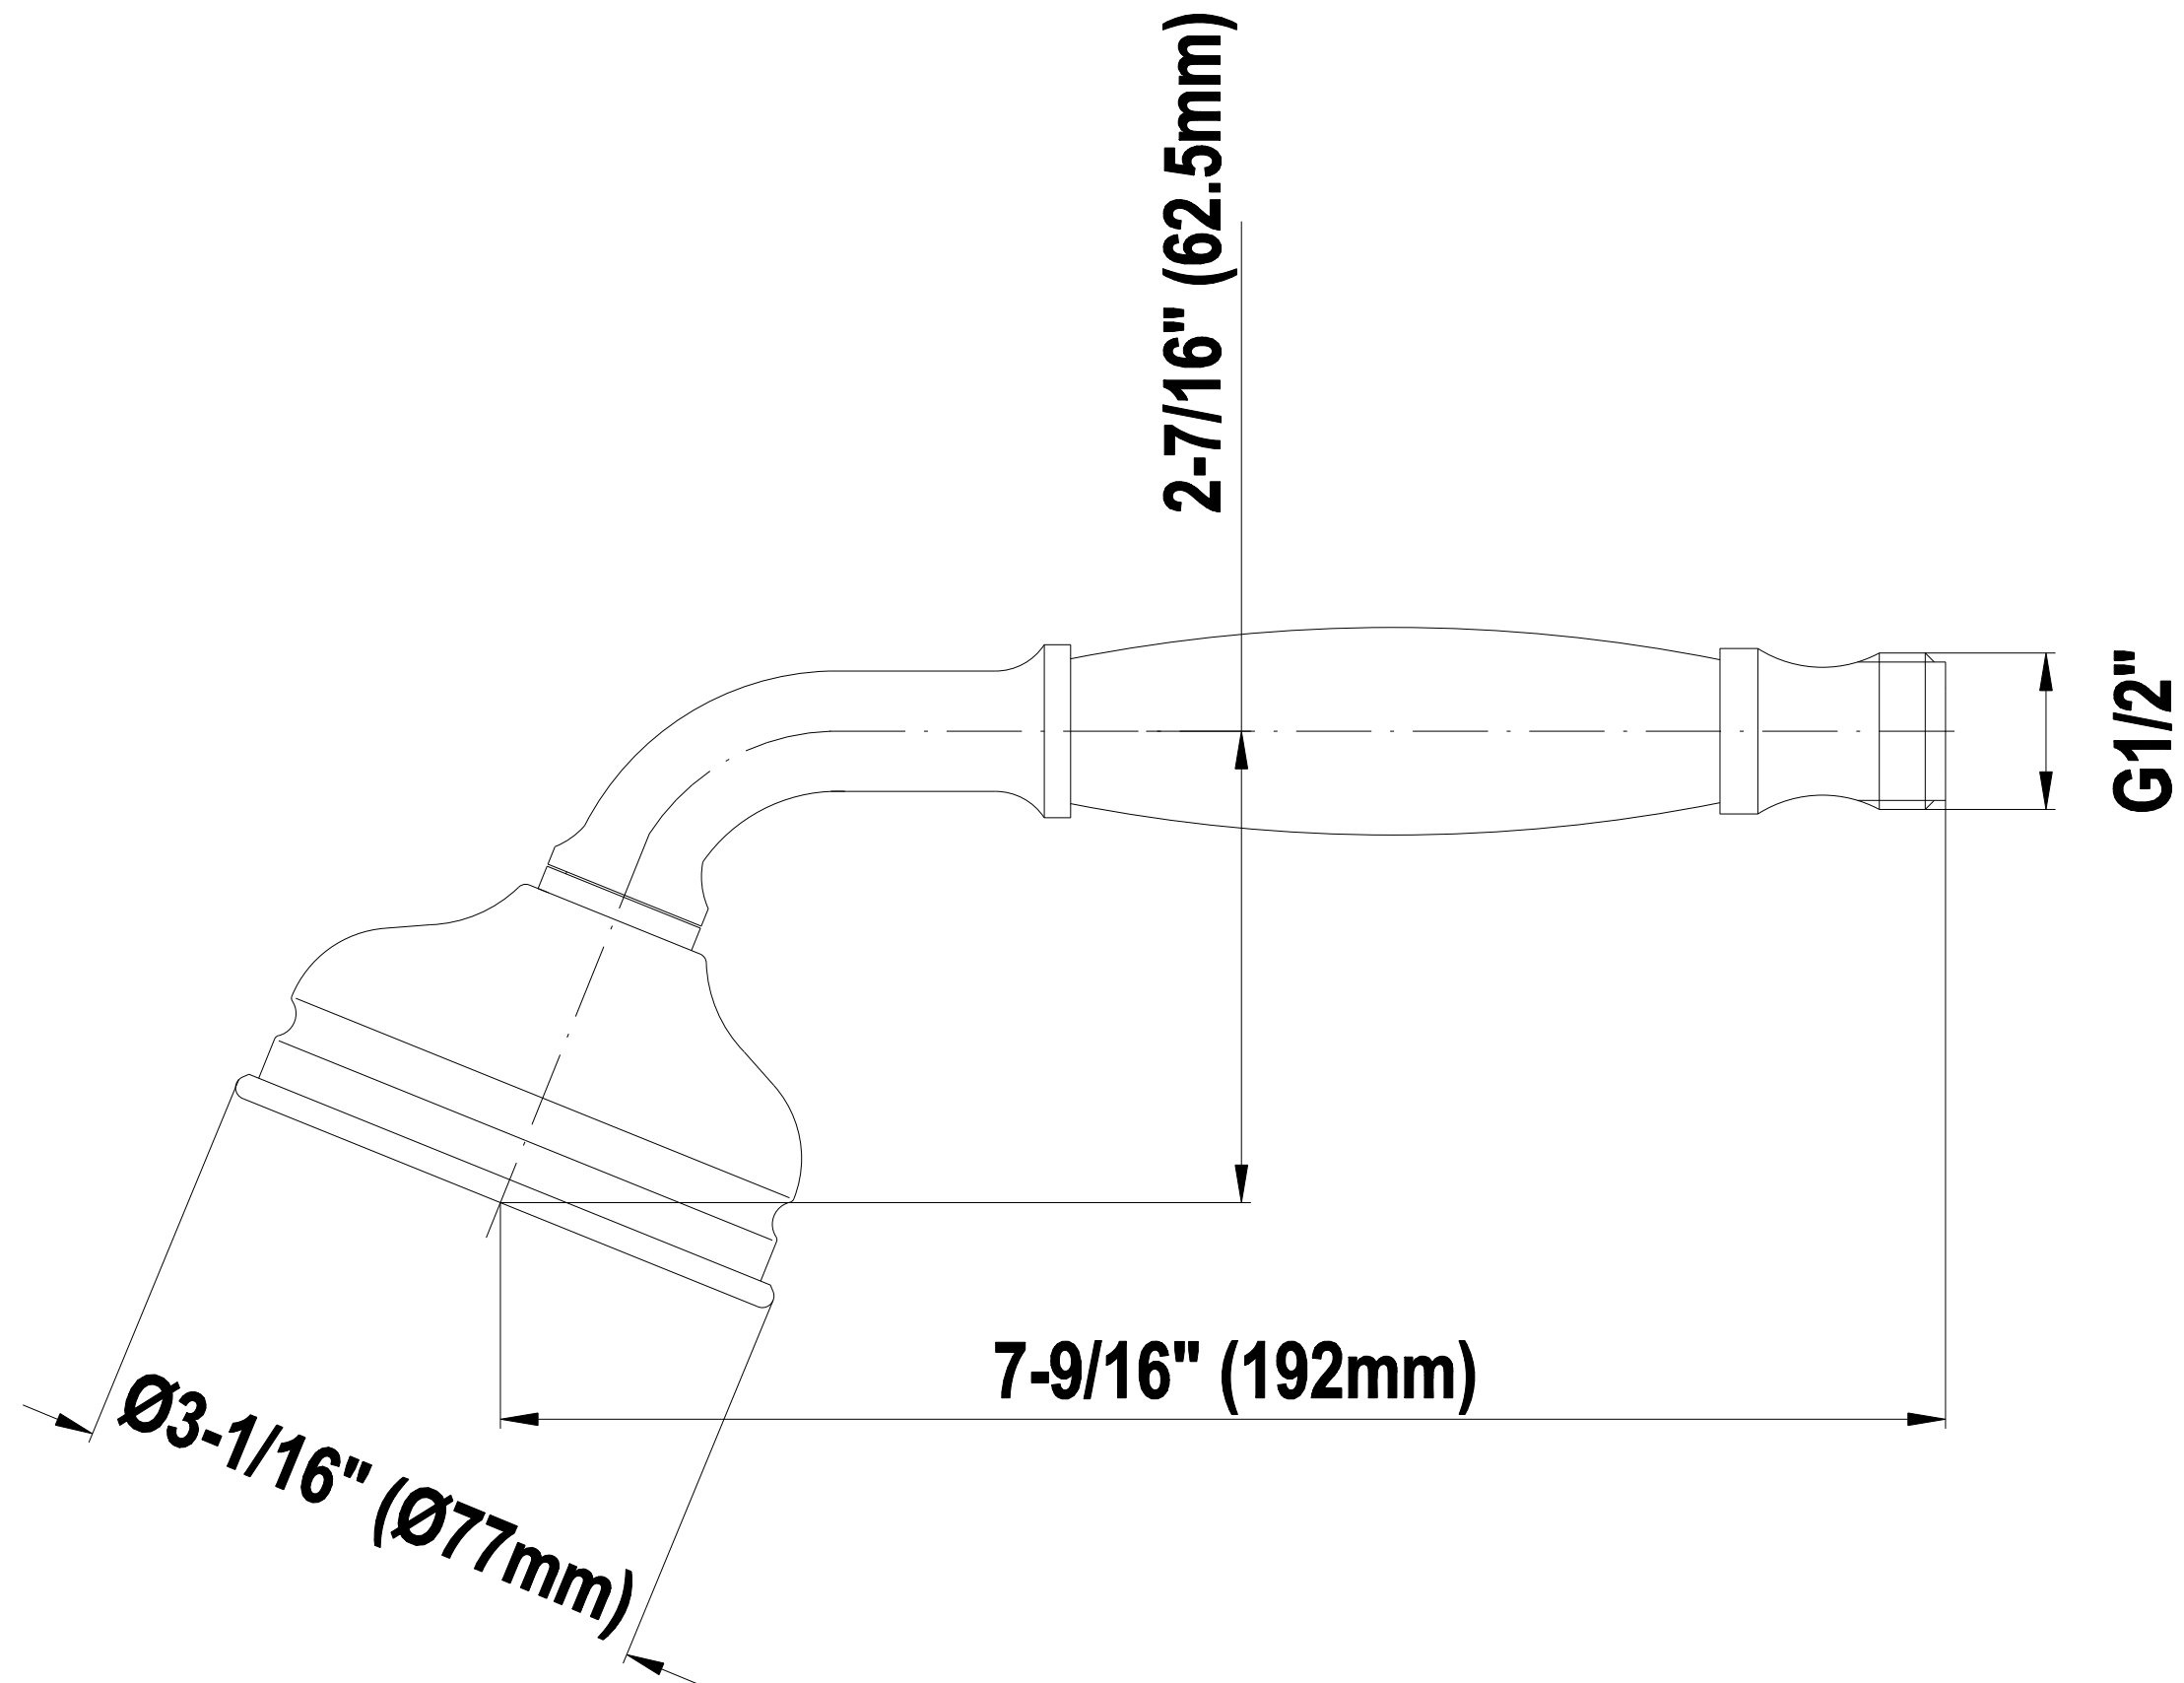

SHOWER
Canterbury Thermostatic Set
w/Body Sprays & Handshower
(Rough & Trim)
GA1.221B-C2S

GRAFF®

Information

- 3/4" Thermostatic Valve
- 8" Showerhead w/12" Ceiling-Mounted Shower Arm
- Swivel Body Sprays (3 pieces)
- Handshower Set w/Wall Bracket and Wall Elbow
- Stop/Volume Control Valves (3 pieces)
- Showerhead Features No-Clog, Easy-Clean Spray Nozzles
- Flow Rates: showerhead ≤ 2.0 max gpm, handshower ≤ 1.5 max gpm
- Optional Extension Kit

Polished
Chrome

Polished
Nickel

Steelnox®
(Satin Nickel)

Traditional Handshower G-8604

SHOWER
59" Shower Hose
G-8605

GRAFF®

Information

- Brass spiral flexible hose with conical nut