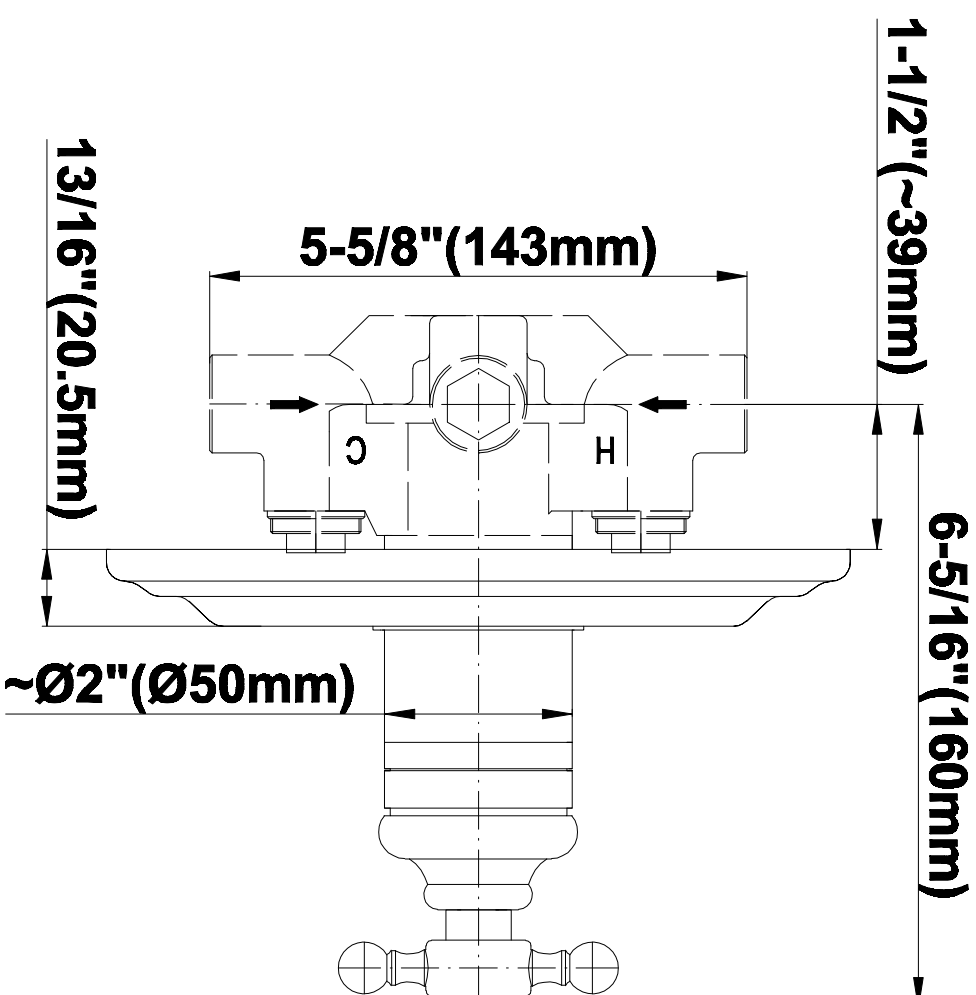

SHOWER
Canterbury Thermostatic Set
w/Body Sprays & Handshower
(Rough & Trim)
GA1.221B-C2S

GRAFF®

Information

- 3/4" Thermostatic Valve
- 8" Showerhead w/12" Ceiling-Mounted Shower Arm
- Swivel Body Sprays (3 pieces)
- Handshower Set w/Wall Bracket and Wall Elbow
- Stop/Volume Control Valves (3 pieces)
- Showerhead Features No-Clog, Easy-Clean Spray Nozzles
- Flow Rates: showerhead ≤ 2.0 max gpm, handshower ≤ 1.5 max gpm
- Optional Extension Kit

SHOWER
Rough
G-8005

GRAFF®

Information

- 18.4 gpm @ 60 psi
- 3/4" universal inlets/outlets with female threads
- Built-in service stops
- Complete serviceability from front of all units
- Supplied with protective plastic cover
- Thermostatic valve uses a paraffin wax cartridge

G-8030

SHOWER
Rough
G-8075

GRAFF®

Information

- 3/4" universal inlets/outlets with female threads
- Supplied with protective plastic cover

Finishes

Olive Bronze

Polished
Chrome