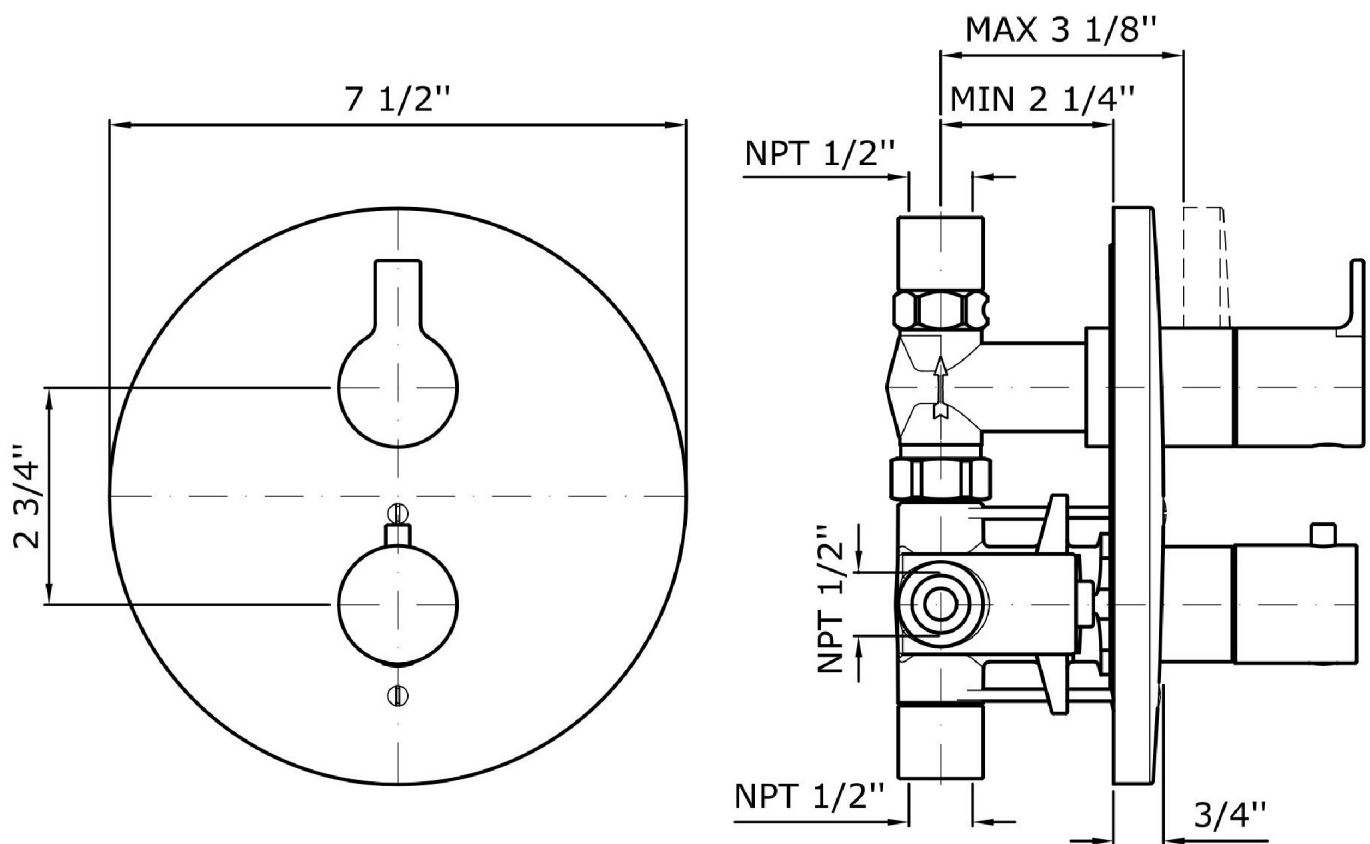

Brand ZUCCHETTI

Class

ON

ON

ZON645.1900 Overall Drawing