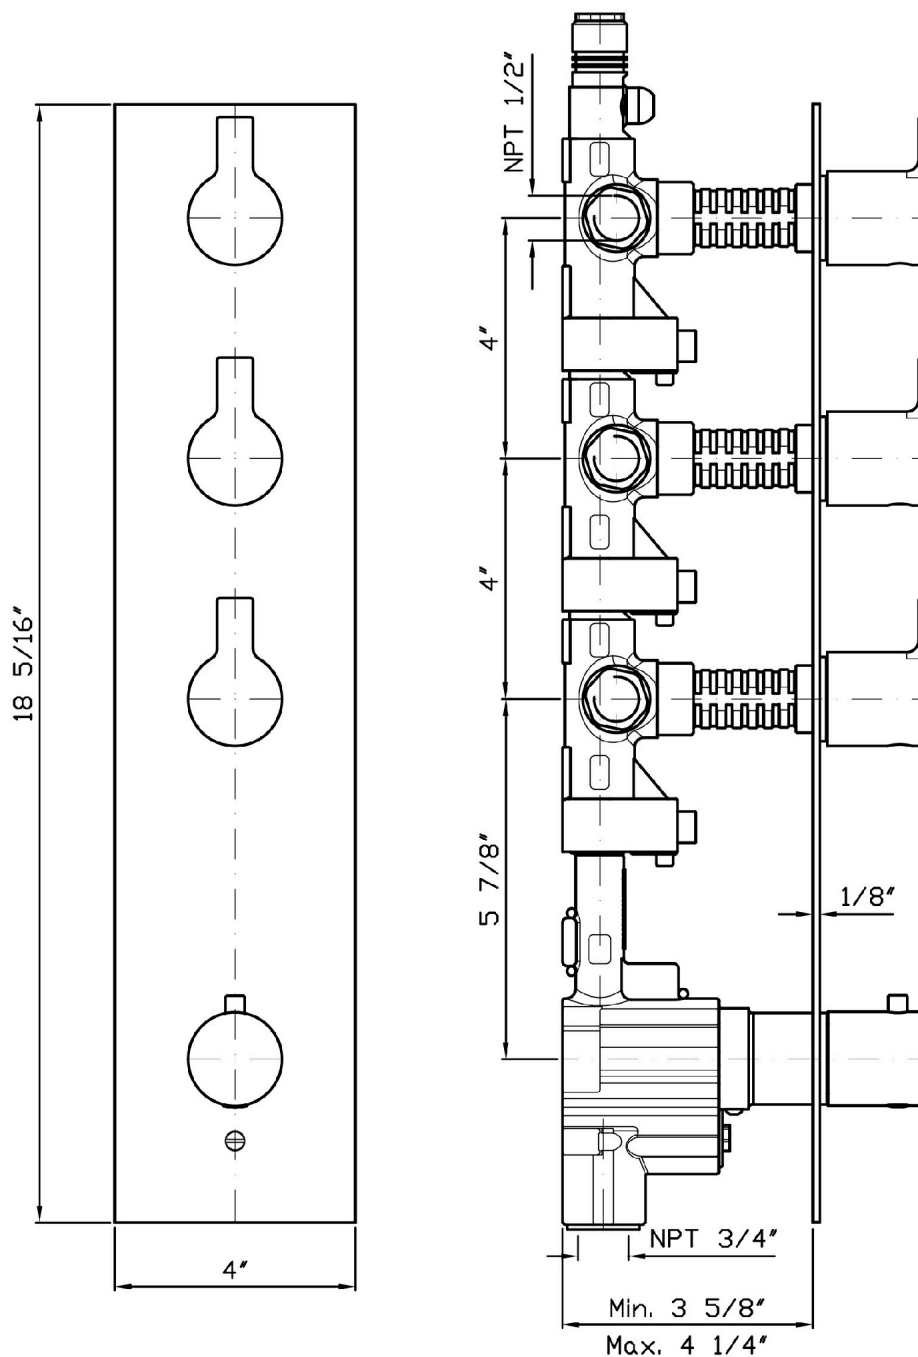

Brand ZUCCHETTI

Class

ON

ON

ZON098.1900 Overall Drawing