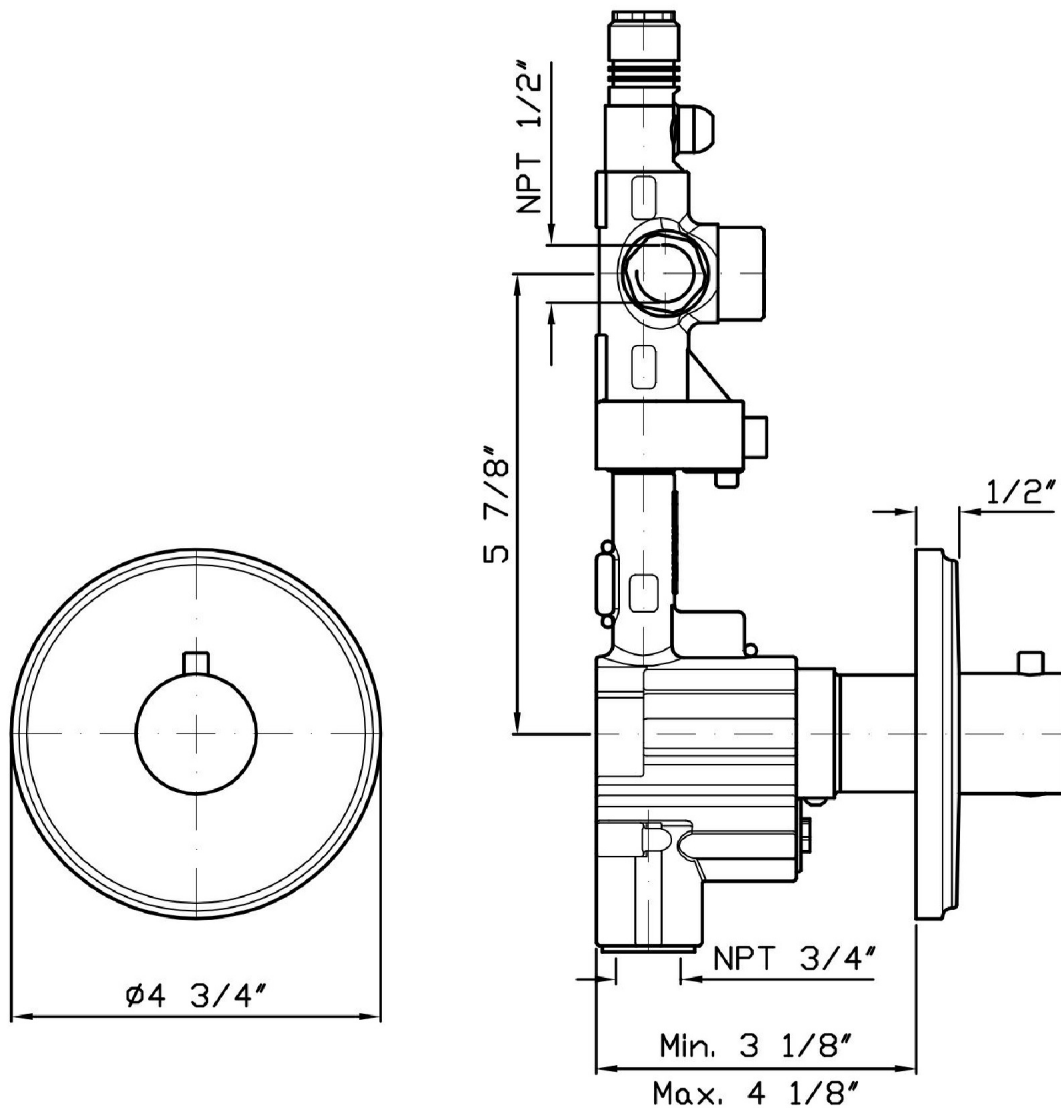

## AGORÀ

ZAG083.1900

Built-in thermostatic shower mixer

3/4" built-in thermostatic shower mixer.  
7,6 GPM @ 43,5 PSI

R99792.1900

Rough-in

## AGORÀ

ZAG083.1900 Overall Drawing

Brand ZUCCHETTI

Class

AGORÀ

### ZAG083.1900 Weights and Sizes

|                          |               |                   |
|--------------------------|---------------|-------------------|
| Weight ( lb )            | 2 ( Kg )      | 4,4092 ( lb )     |
| Volume ( dc3 ) - ( in3 ) | 11,01 ( dc3 ) | 0,000672 ( in3 )  |
| h ( mm ) - ( in )        | 90 ( mm )     | 3,543309 ( in )   |
| L1 ( mm ) - ( in )       | 335 ( mm )    | 13,1889835 ( in ) |
| L2 ( mm ) - ( in )       | 365 ( mm )    | 14,3700865 ( in ) |