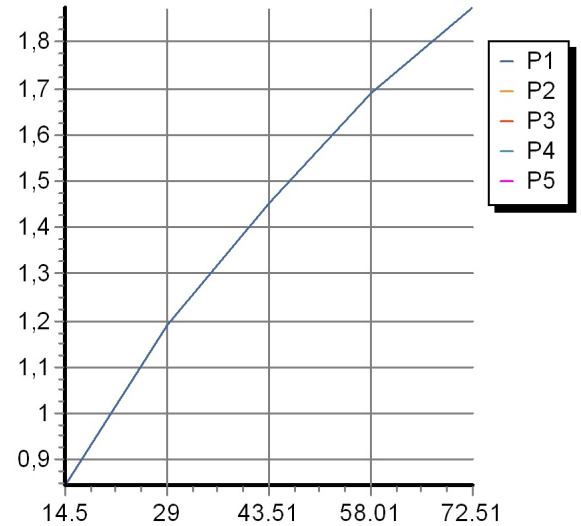

Chrome

Brushed Nickel

C3

SHOWER

Z94727

Overall Drawing

Brand ZUCCHETTI

Class

SHOWER
ACCESSORIES

SHOWER

Z94727

Flowrates (GPM)

PRESSURE	gal/min (14.5 PSI)	gal/min (29 PSI)	gal/min (43.51 PSI)	gal/min (58.01 PSI)	gal/min (72.51 PSI)
DOCCETTA HANDSHOWER <i>P1</i>	0,845	1,188	1,452	1,69	1,875
<i>P2</i>					
<i>P3</i>					
<i>P4</i>					
<i>P5</i>					

SHOWER

Z94727

Weights and Sizes

Weight (lb)	0,14 (Kg)	0,308644 (lb)
Volume (dc3) - (in3)	1,15 (dc3)	0,000070 (in3)
h (mm) - (in)	45 (mm)	1,7716545 (in)
L1 (mm) - (in)	134 (mm)	5,2755934 (in)
L2 (mm) - (in)	190 (mm)	7,480319 (in)