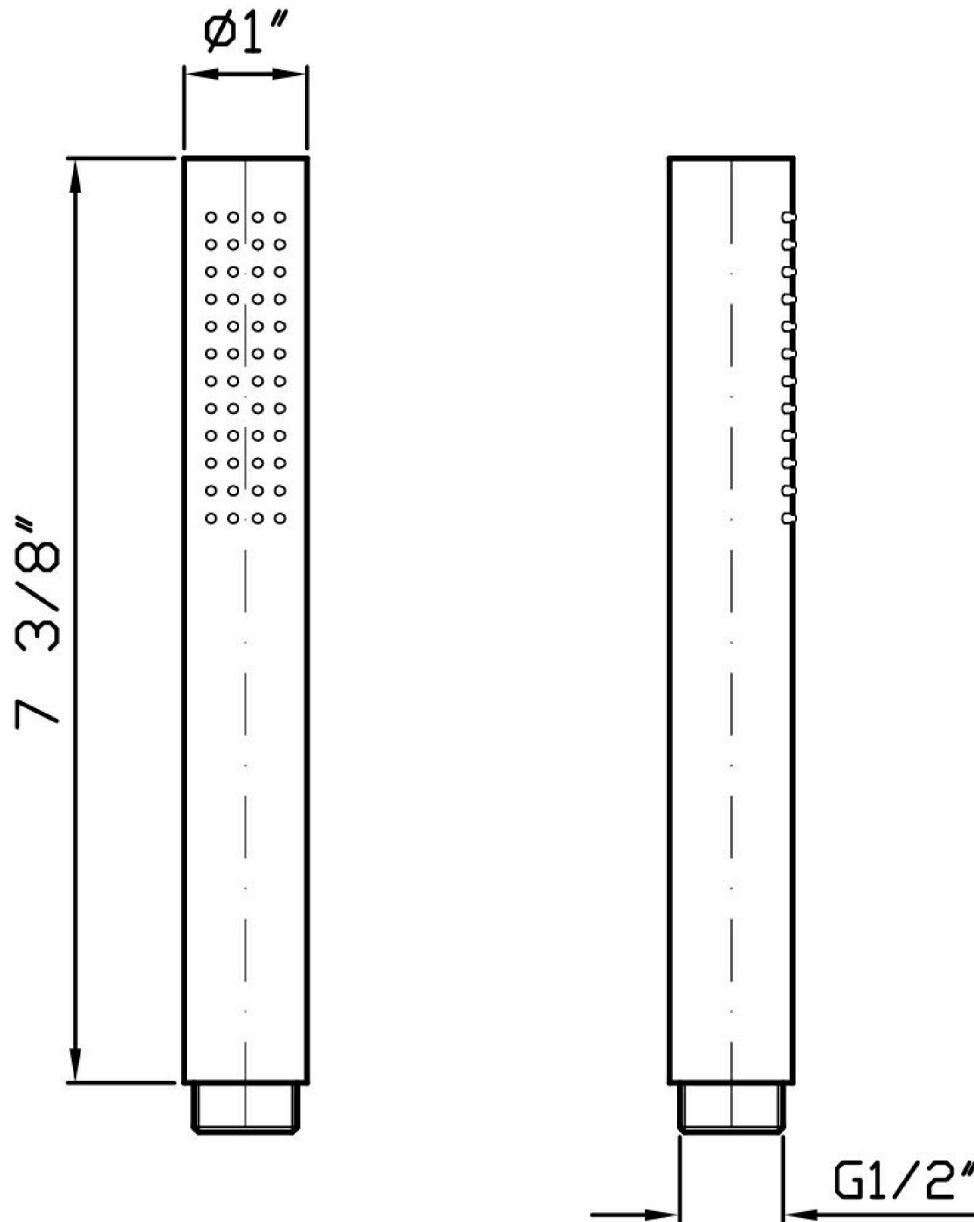

Brand ZUCCHETTI

Class

SHOWER
ACCESSORIES

SHOWER

Z94727

Handshower simple jet.

Handshower simple jet with anti-limescale system.

Finishes

Chrome

Brushed Nickel

C3

SHOWER

Z94727

Overall Drawing

Brand ZUCCHETTI

Class

SHOWER
ACCESSORIES

SHOWER

Z94727

Flowrates (GPM)

PRESSURE	gal/min (14.5 PSI)	gal/min (29 PSI)	gal/min (43.51 PSI)	gal/min (58.01 PSI)	gal/min (72.51 PSI)
DOCCETTA HANDSHOWER <i>P1</i>	0,845	1,188	1,452	1,69	1,875
<i>P2</i>					
<i>P3</i>					
<i>P4</i>					
<i>P5</i>					

SHOWER

Z94727

Weights and Sizes

Weight (lb)	0,14 (Kg)	0,308644 (lb)
Volume (dc3) - (in3)	1,15 (dc3)	0,000070 (in3)
h (mm) - (in)	45 (mm)	1,7716545 (in)
L1 (mm) - (in)	134 (mm)	5,2755934 (in)
L2 (mm) - (in)	190 (mm)	7,480319 (in)