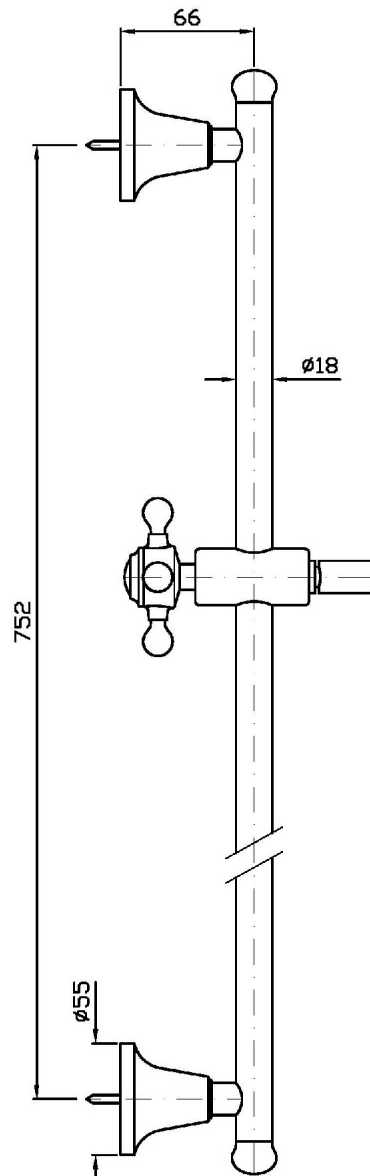

Marchio / Brand ZUCCHETTI

Classe / Class

ACCESSORI
DOCCE

SHOWER

Z93107

Asta murale singola. / Slide rail with adjustable bracket.

Asta murale singola, barra da 800 mm

Slide rail with adjustable bracket. Length 800 mm

SHOWER

Z93107

Disegno Complessivo / Overall Drawing

Marchio / Brand ZUCCHETTI

Classe / Class ACCESSORI
DOCCE

SHOWER

Z93107

Pesi e Misure / Weights and Sizes

Peso (Kg) Weight (lb)	1,95 (Kg)	4,29897 (lb)
Volume (dc3) - (in3)	9,97 (dc3)	0,000608 (in3)
h (mm) - (in)	105 (mm)	4,1338605 (in)
L1 (mm) - (in)	130 (mm)	5,118113 (in)
L2 (mm) - (in)	730 (mm)	28,740173 (in)