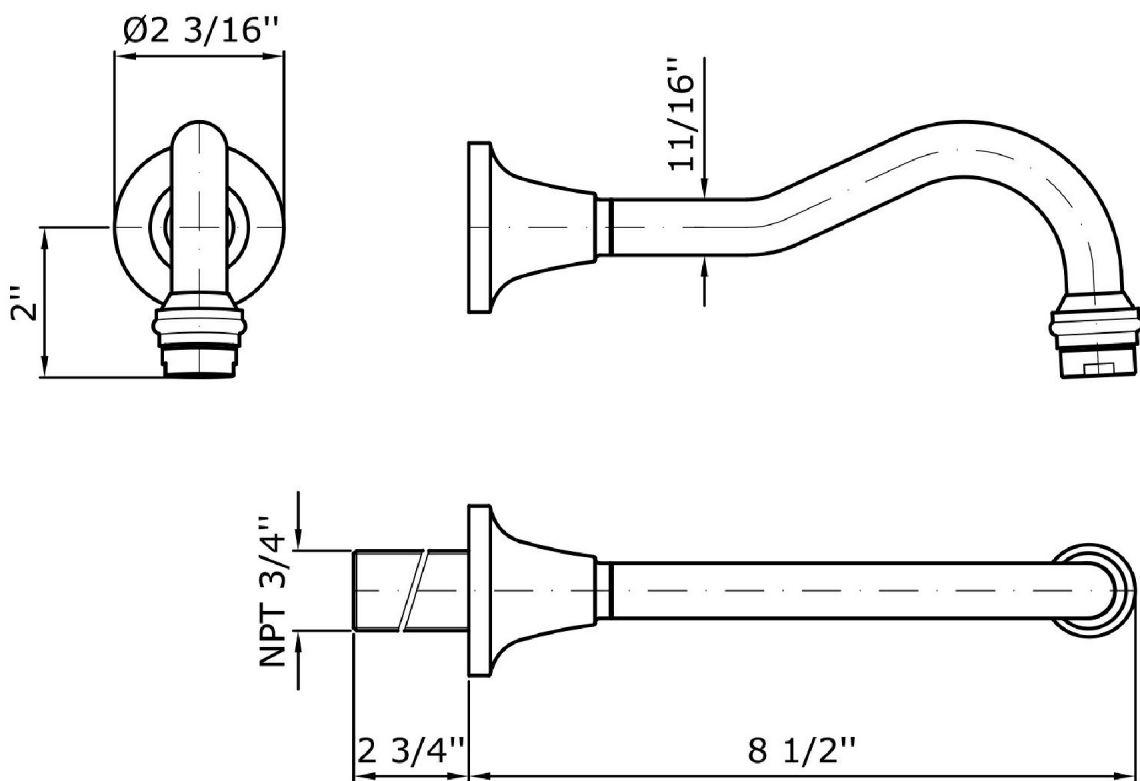

Brand ZUCCHETTI

Class

MISCELLANEOUS

AGORÀ

Z92204.1900 Overall Drawing