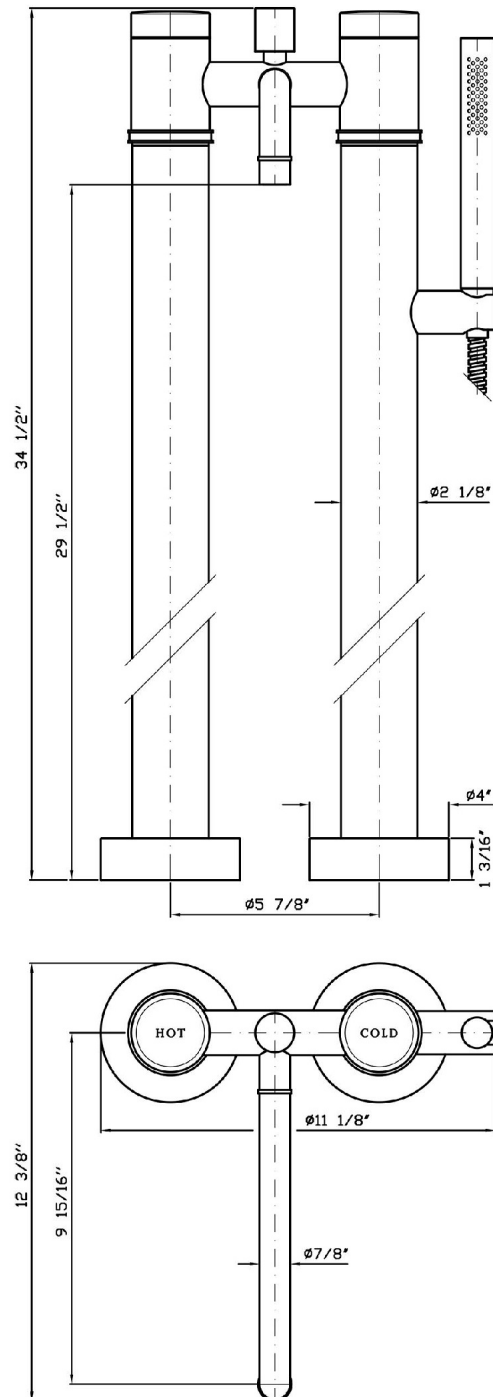

SAVOIR

ZSV274.CN

Overall Drawing