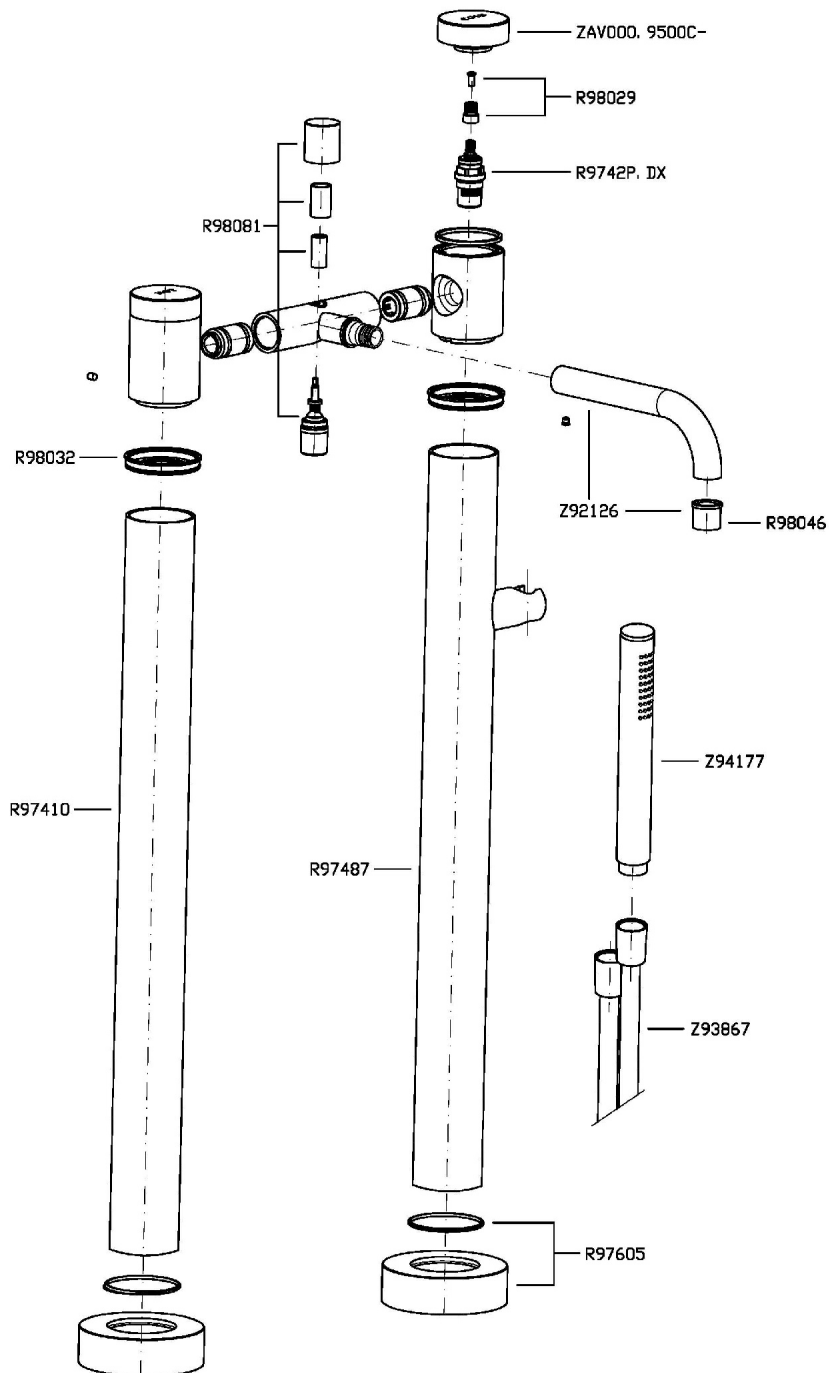

SAVOIR

ZSA275.CN Esplosi / Exploded