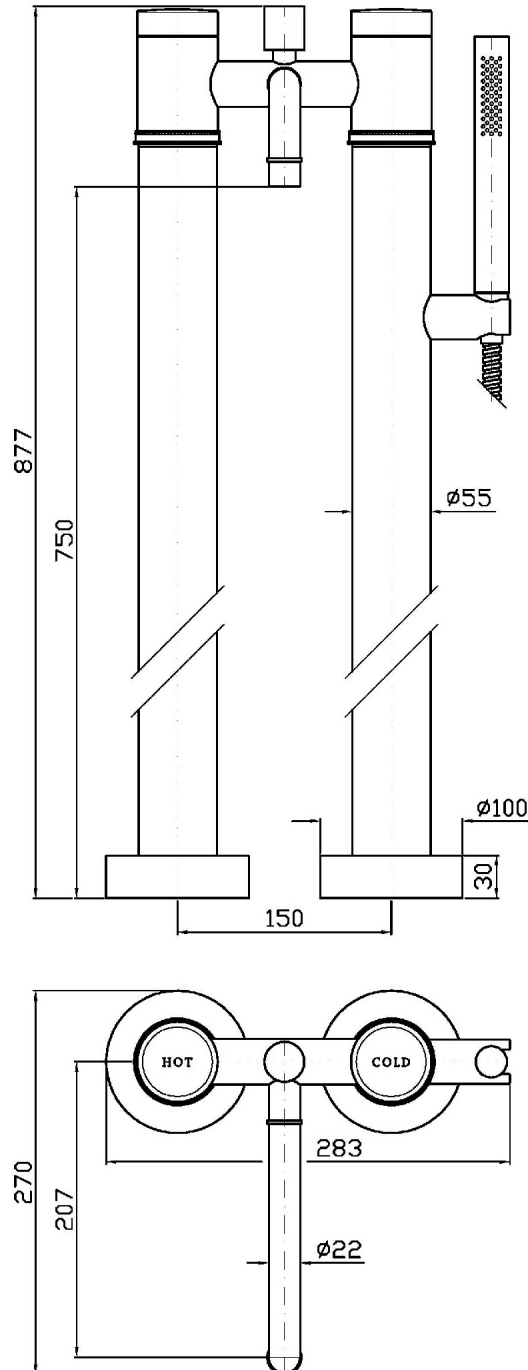

SAVOIR

ZSA275.CN Disegno Complessivo / Overall Drawing