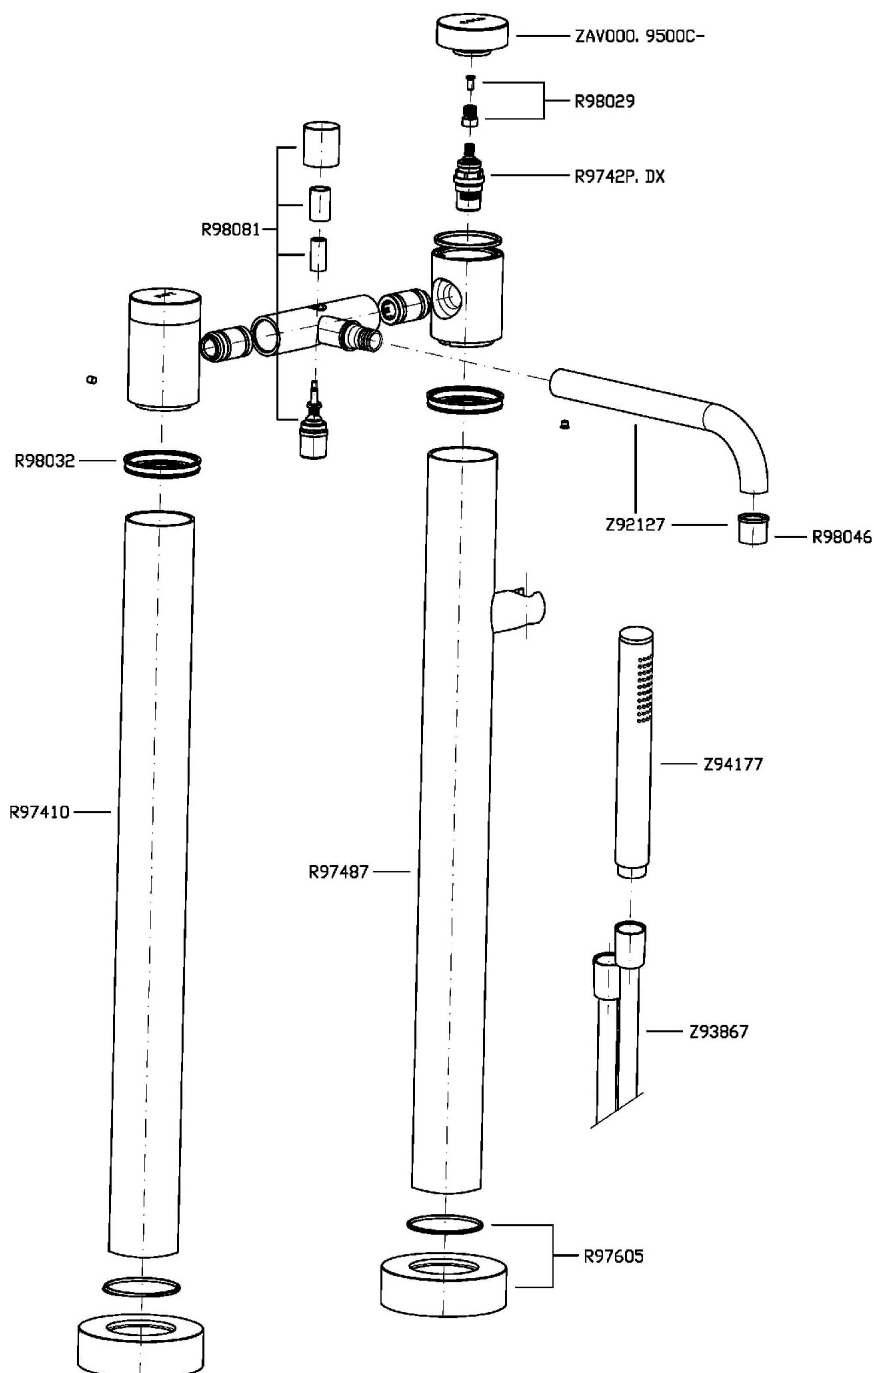

SAVOIR

ZSA274.CN

Esplosi / Exploded