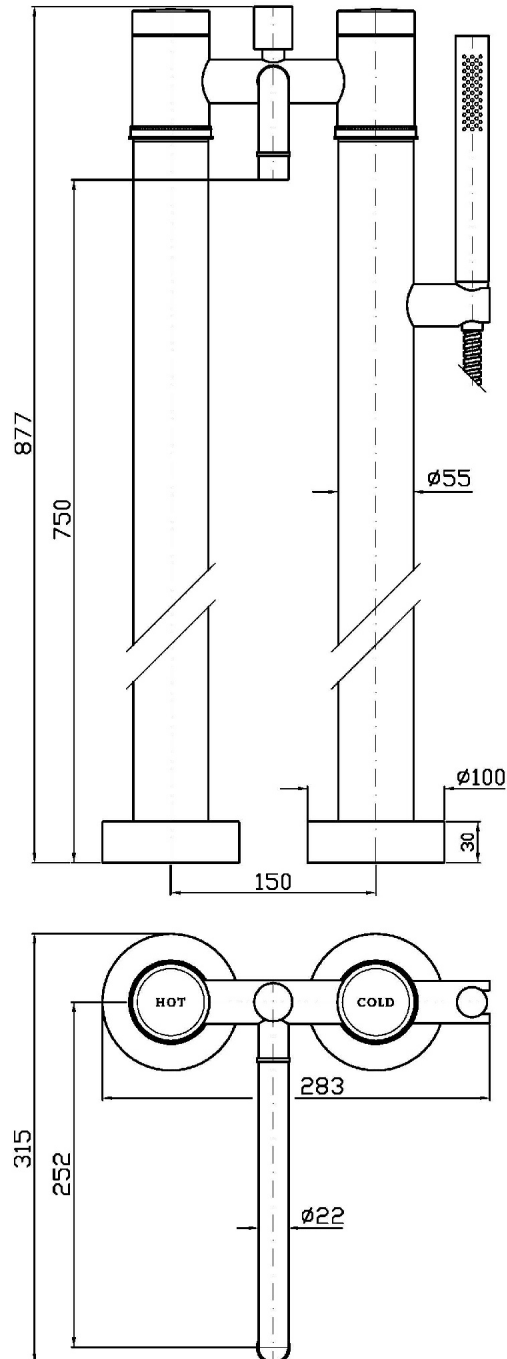

SAVOIR

ZSA274.CN Disegno Complessivo / Overall Drawing