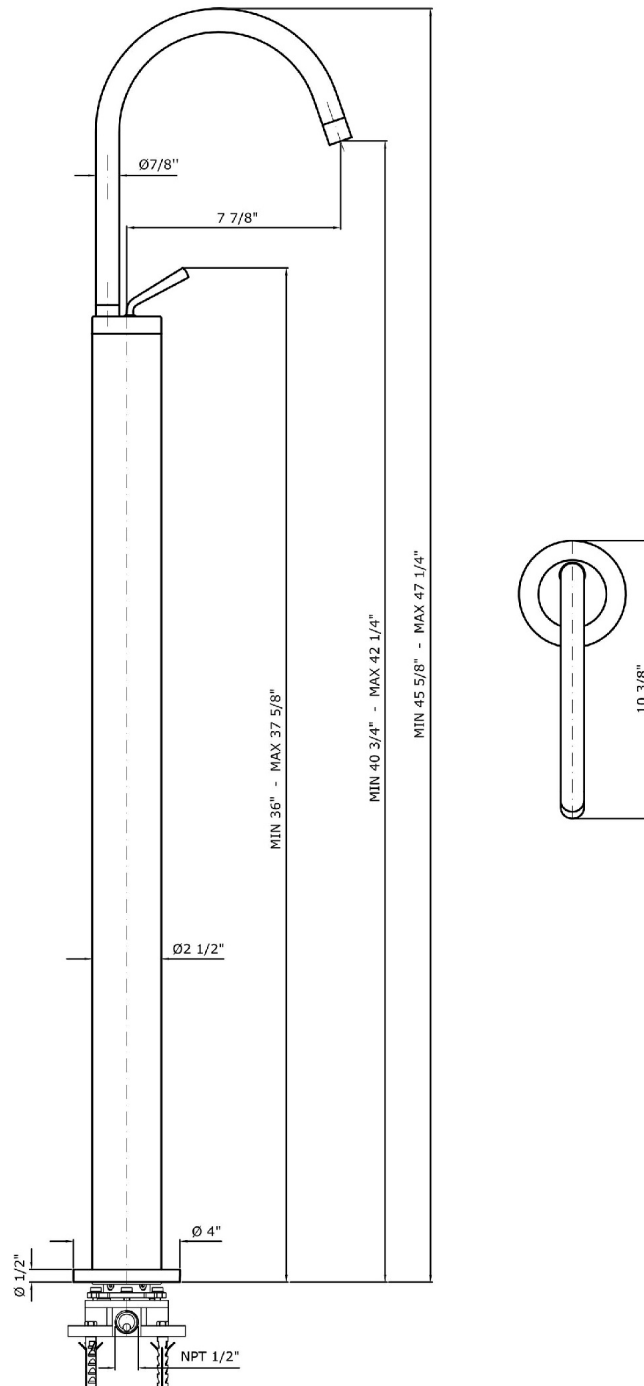

Brand ZUCCHETTI

Class

ISY

ISY

ZP1630

Overall Drawing