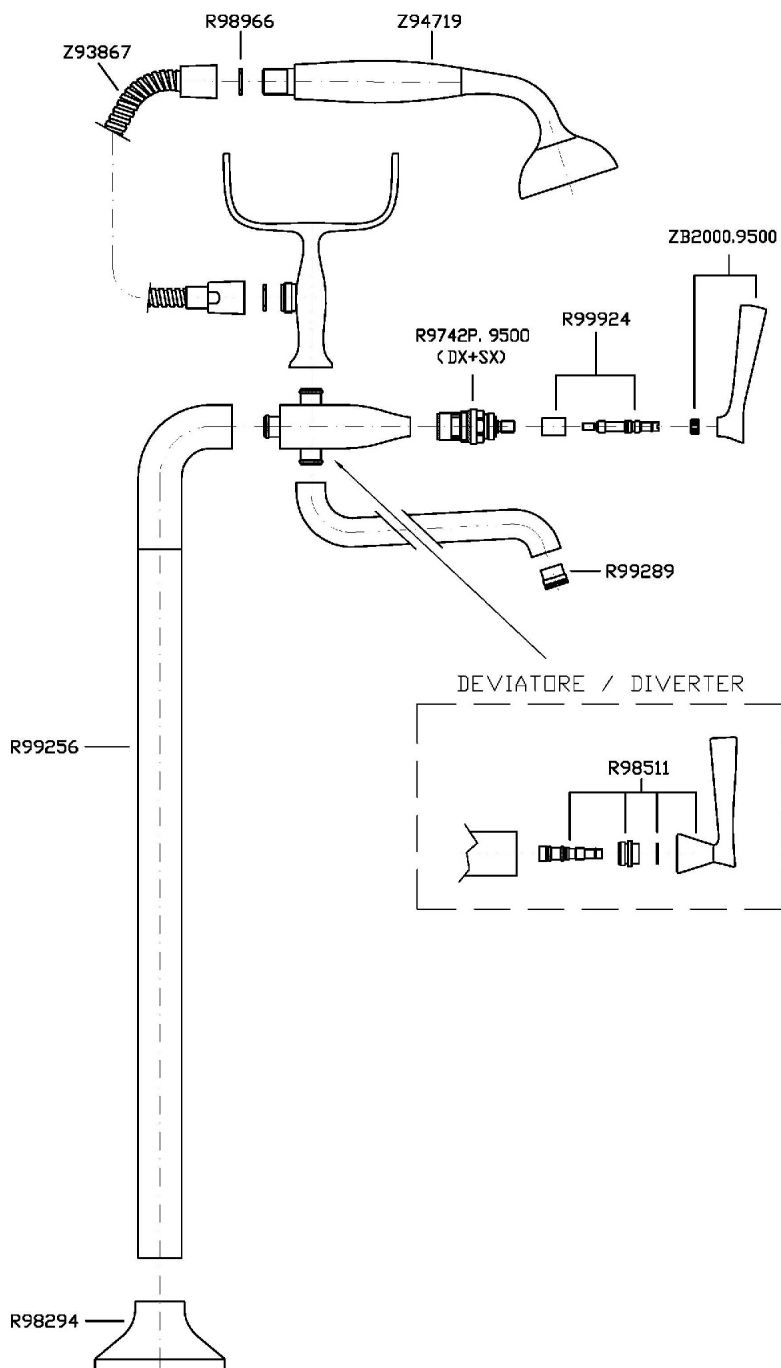

## BELLAGIO

ZB2247

Free-standing vasca-doccia. / Free standing bath-shower mixer.

Free-standing vasca-doccia con deviatore, doccetta, flessibile da 1500 mm.

Free standing bath-shower mixer with shower set and pillars.

## BELLAGIO

ZB2247

Disegno Complessivo / Overall Drawing

## BELLAGIO

ZB2247

Esplosi / Exploded