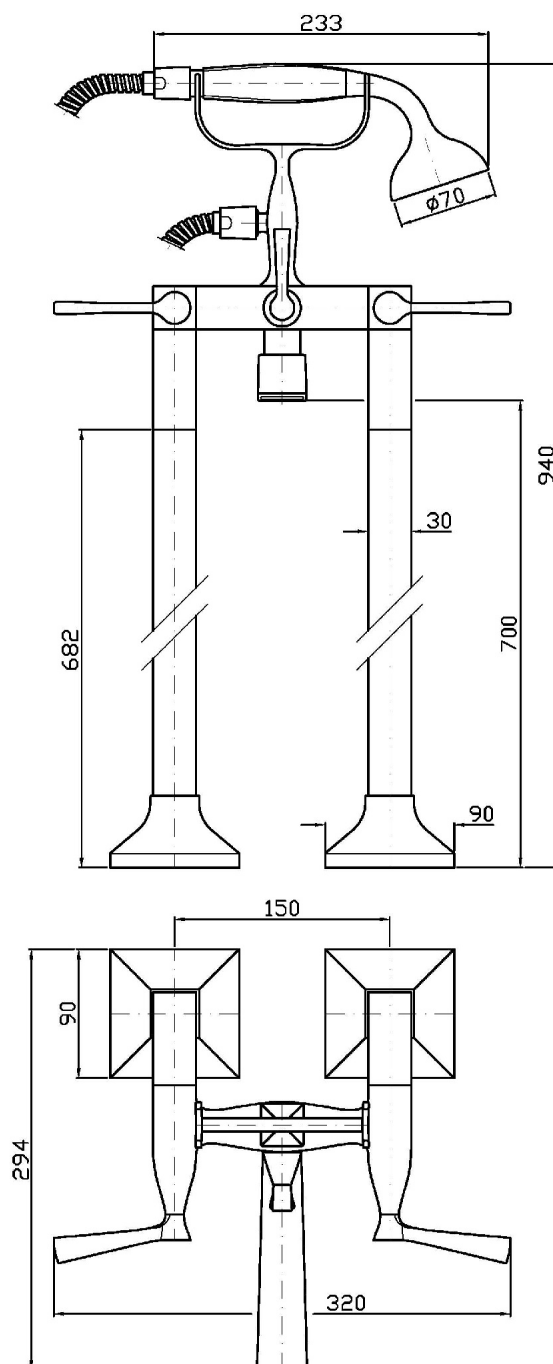

## BELLAGIO

ZB2247

Free-standing vasca-doccia. / Free standing bath-shower mixer.

Free-standing vasca-doccia con deviatore, doccetta, flessibile da 1500 mm.

Free standing bath-shower mixer with shower set and pillars.

## BELLAGIO

ZB2247

Disegno Complessivo / Overall Drawing

### ZB2247 Pesì e Misure / Weights and Sizes

Peso ( Kg ) Weight ( lb )	12,21 ( Kg )	26,918166 ( lb )
Volume ( dc3 ) - ( in3 )	87,01 ( dc3 )	0,005310 ( in3 )
h ( mm ) - ( in )	250 ( mm )	9,842525 ( in )
L1 ( mm ) - ( in )	400 ( mm )	15,74804 ( in )
L2 ( mm ) - ( in )	870 ( mm )	34,251987 ( in )